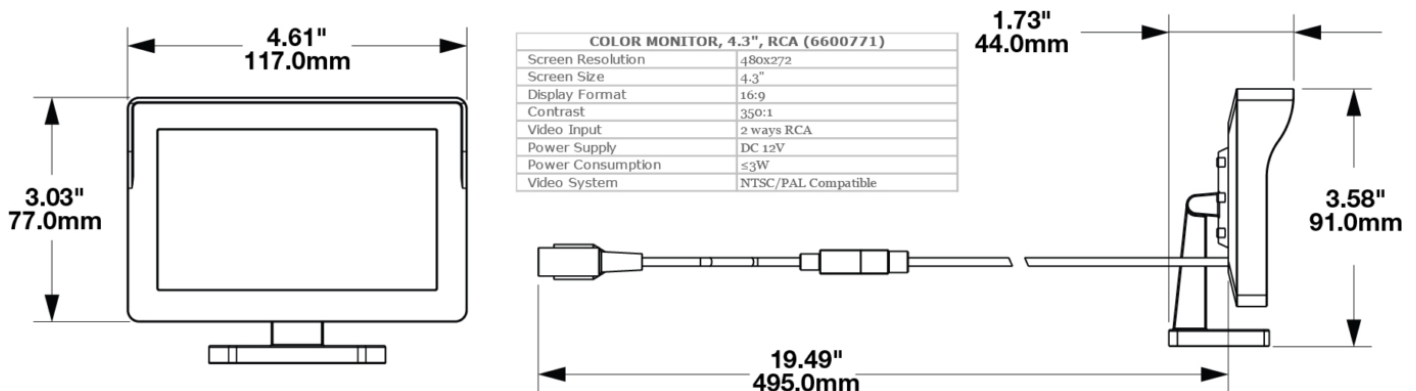

COLOR MONITOR, 4.3", RCA

PRODUCT INFORMATION

Description	COLOR MONITOR, 4.3", RCA
Height	91.00 mm / 3.58 in
Width	117.00 mm / 4.61 in
Depth	44.00 mm / 1.73 in
Shape	Rectangular
Shipping Weight	8.00 lbs / 3.63 kgs

PRODUCT DIMENSIONS

ELECTRICAL SPECIFICATIONS

Input Voltage	12V DC
Operating Voltage	10-16V DC

Print date: 2026-06-20

© 2026 J.W. Speaker Corporation • Germantown, WI U.S.A.
 www.jwspeaker.com • speaker@jwspeaker.com • 262.251.6660