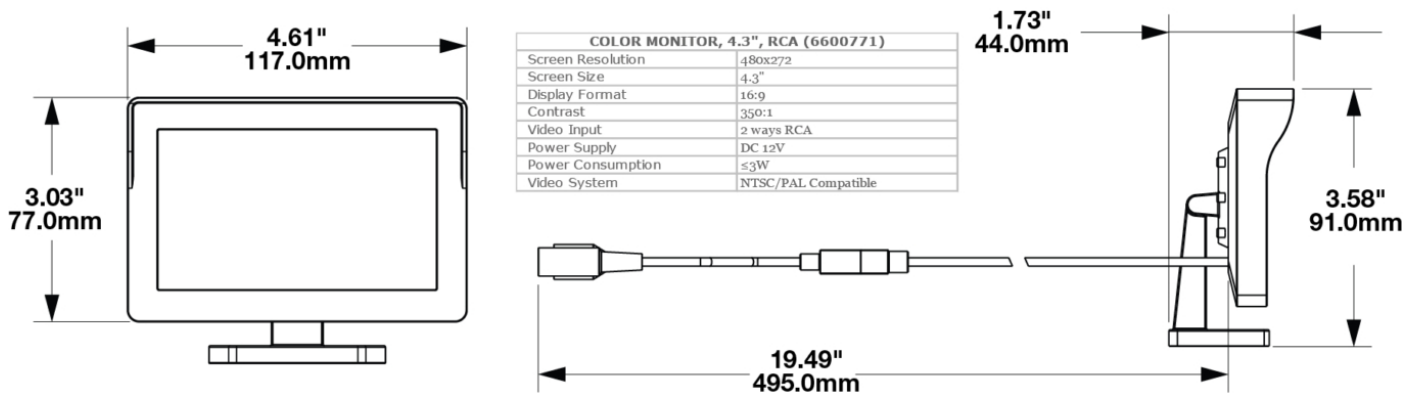

PRODUCT DIMENSIONS

ELECTRICAL SPECIFICATIONS

Input Voltage	12V DC
Operating Voltage	10-16V DC

Print date: 2026-07-11

© 2026 J.W. Speaker Corporation • Germantown, WI U.S.A.
www.jwspeaker.com • speaker@jwspeaker.com • 262.251.6660