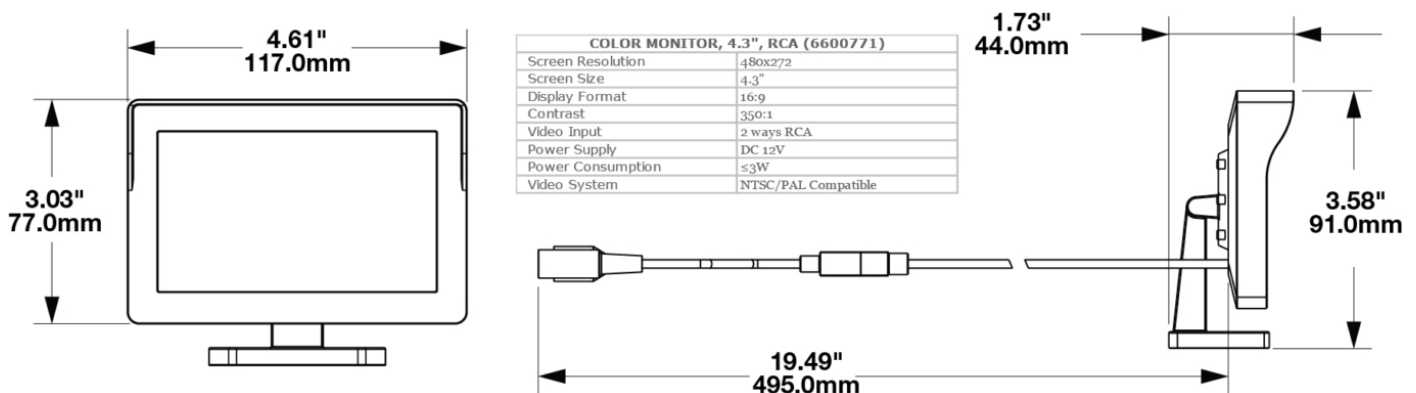

COLOR MONITOR, 4.3", RCA

PRODUCT INFORMATION

Description	COLOR MONITOR, 4.3", RCA
Height	91.00 mm / 3.58 in
Width	117.00 mm / 4.61 in
Depth	44.00 mm / 1.73 in
Shape	Rectangular
Shipping Weight	8.00 lbs / 3.63 kgs

PRODUCT DIMENSIONS

ELECTRICAL SPECIFICATIONS

Input Voltage	12V DC
Operating Voltage	10-16V DC

Print date: 2024-04-22

© 2024 J.W. Speaker Corporation • Germantown, WI U.S.A.
 www.jwspeaker.com • speaker@jwspeaker.com • 262.251.6660