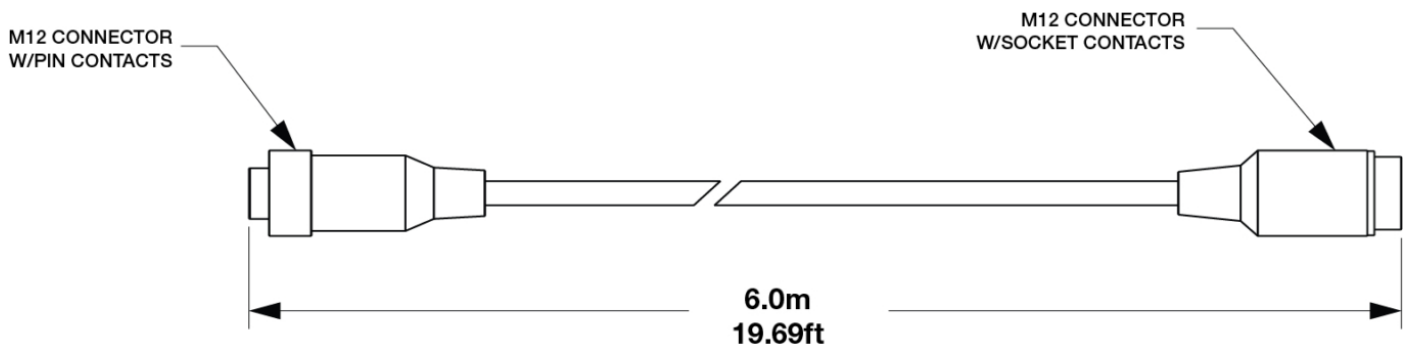

PRODUCT DIMENSIONS

PRODUCT WARNINGS

For California residents:

⚠ WARNING: Cancer and reproductive harm - www.P65Warnings.ca.gov.

⚠ AVERTISSEMENT: Cancer et effet nocif sur la reproduction - www.P65Warnings.ca.gov.

Print date: 2020-01-18

© 2020 J.W. Speaker Corporation • Germantown, WI U.S.A.
www.jwspeaker.com • speaker@jwspeaker.com • 262.251.6660

J.W. SPEAKER®
Engineered. Lighting. Solutions.