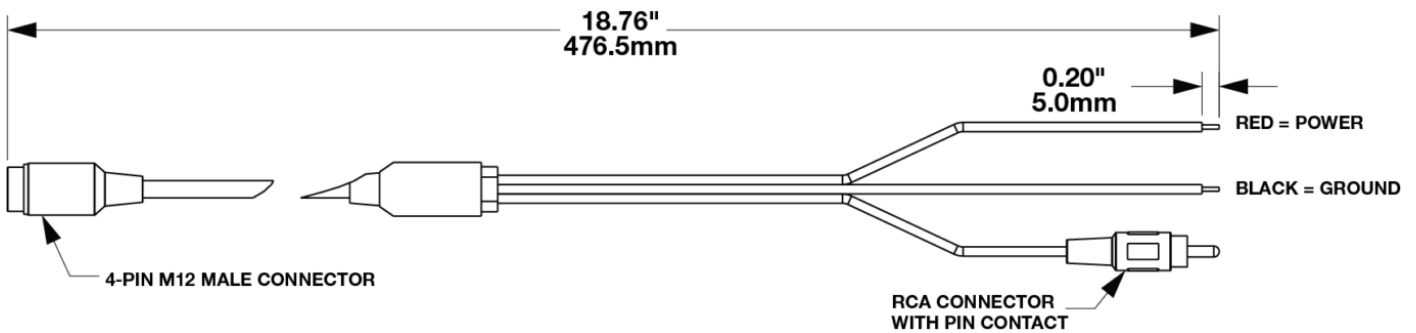

M12-RCA CONVERSION CABLE

PRODUCT INFORMATION

Description	M12-RCA CONVERSION CABLE
Product Weight	0.15 lbs / 0.07 kgs
Shipping Weight	0.15 lbs / 0.07 kgs

PRODUCT DIMENSIONS

Print date: 2026-06-02

© 2026 J.W. Speaker Corporation • Germantown, WI U.S.A.
www.jwspeaker.com • speaker@jwspeaker.com • 262.251.6660