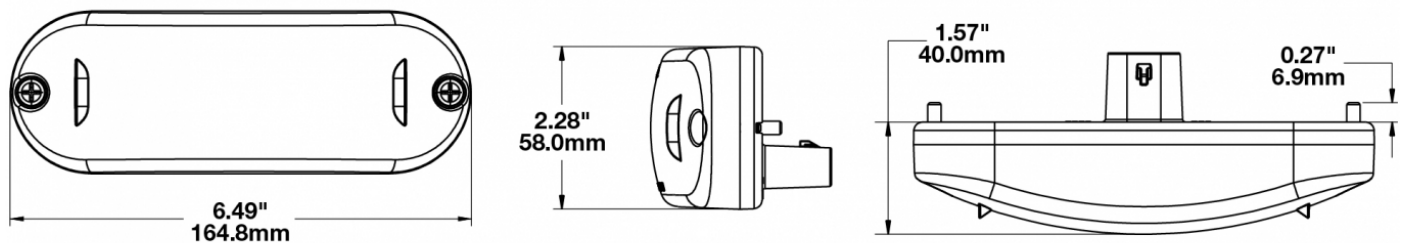

PRODUCT DIMENSIONS

Print date: 2020-01-18

© 2020 J.W. Speaker Corporation • Germantown, WI U.S.A.
www.jwspeaker.com • speaker@jwspeaker.com • 262.251.6660