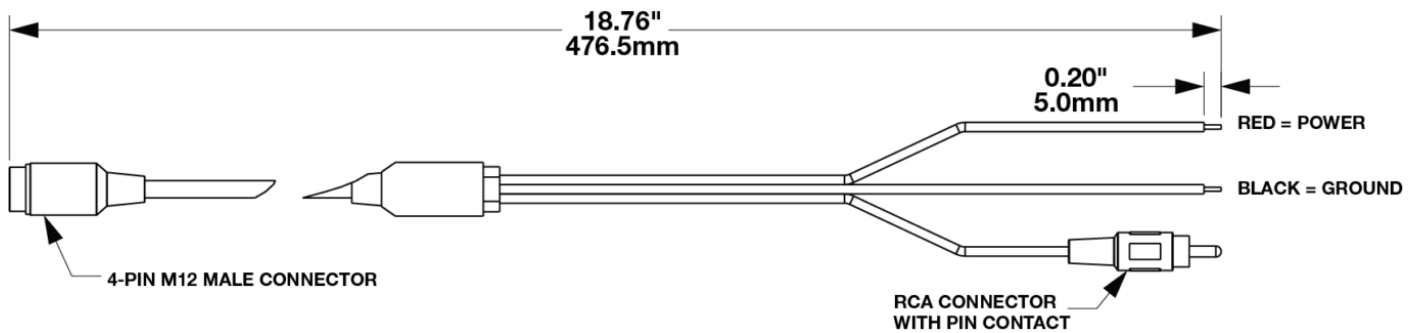

M12-RCA CONVERSION CABLE

PRODUCT INFORMATION

Description	M12-RCA CONVERSION CABLE
Product Weight	0.15 lbs / 0.07 kgs
Shipping Weight	0.15 lbs / 0.07 kgs

PRODUCT DIMENSIONS

Print date: 2024-11-10

© 2024 J.W. Speaker Corporation • Germantown, WI U.S.A.
www.jwspeaker.com • speaker@jwspeaker.com • 262.251.6660