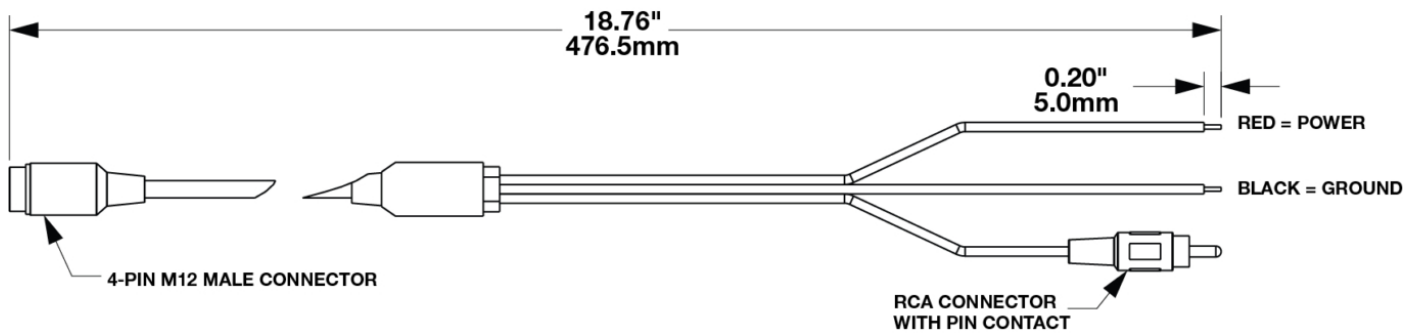

M12-RCA CONVERSION CABLE

PRODUCT INFORMATION

Description	M12-RCA CONVERSION CABLE
Product Weight	0.15 lbs / 0.07 kgs
Shipping Weight	0.15 lbs / 0.07 kgs

PRODUCT DIMENSIONS

Print date: 2026-04-21

© 2026 J.W. Speaker Corporation • Germantown, WI U.S.A.
www.jwspeaker.com • speaker@jwspeaker.com • 262.251.6660