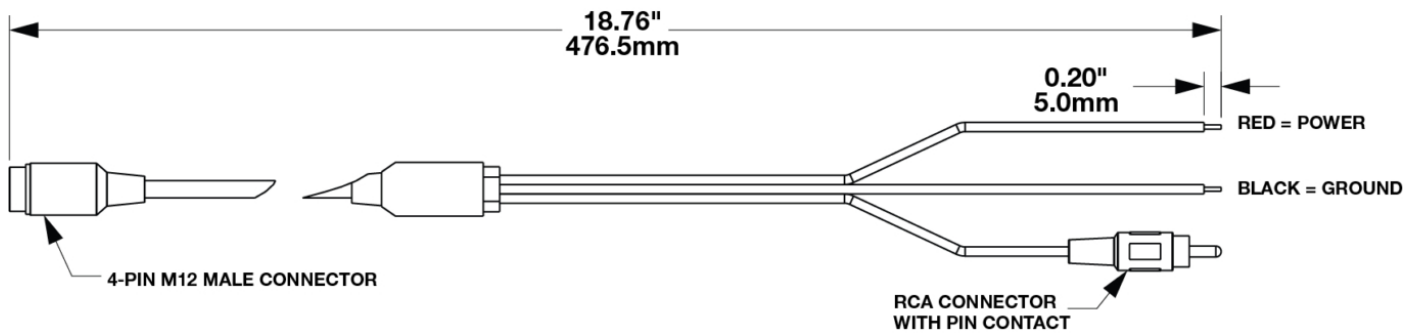

M12-RCA CONVERSION CABLE

PRODUCT INFORMATION

Description	M12-RCA CONVERSION CABLE
Product Weight	0.15 lbs / 0.07 kgs
Shipping Weight	0.15 lbs / 0.07 kgs

PRODUCT DIMENSIONS

Print date: 2026-05-12

© 2026 J.W. Speaker Corporation • Germantown, WI U.S.A.
www.jwspeaker.com • speaker@jwspeaker.com • 262.251.6660