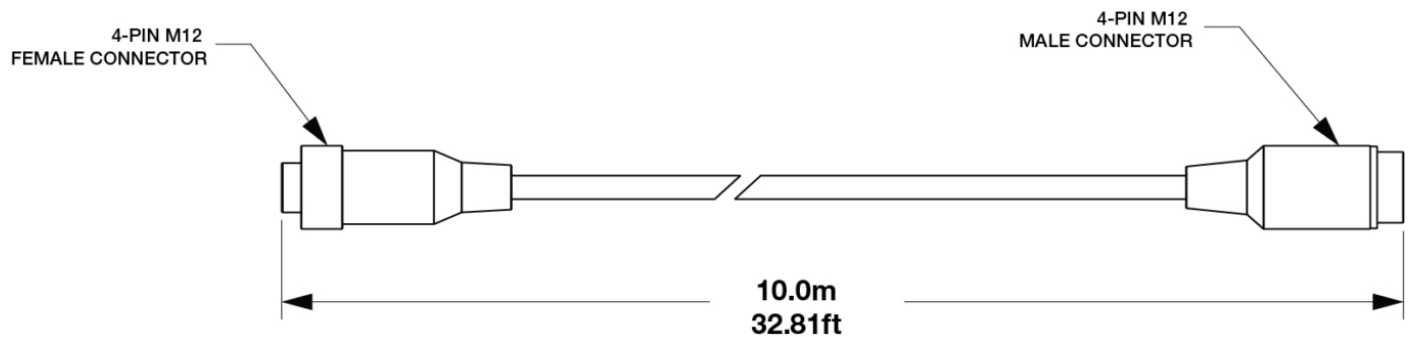

4 PIN M12 CABLE, 10 m

PRODUCT INFORMATION

Description	4 PIN M12 CABLE, 10 m
Product Weight	0.80 lbs / 0.36 kgs
Shipping Weight	0.80 lbs / 0.36 kgs

PRODUCT DIMENSIONS

Print date: 2026-05-14

© 2026 J.W. Speaker Corporation • Germantown, WI U.S.A.
www.jwspeaker.com • speaker@jwspeaker.com • 262.251.6660

4 PIN M12 CABLE, 10 m

APPLICATIONS

PRODUCT WARNINGS

For California residents:

⚠ **WARNING:** Cancer and reproductive harm - www.P65Warnings.ca.gov.

⚠ **AVERTISSEMENT:** Cancer et effet nocif sur la reproduction - www.P65Warnings.ca.gov.

SUITS THESE PRODUCTS

7" x 2" LED Turn Signal, Brake Light or CHMSL Light

LED Turn Signal Lights and CHMSL Tail Lights - Model 272

3.5" Round LED Work Lights

LED Work Light - Model 4415

TRAIL 6 FLASH

3.7" Round LED Off Road Warning Lights