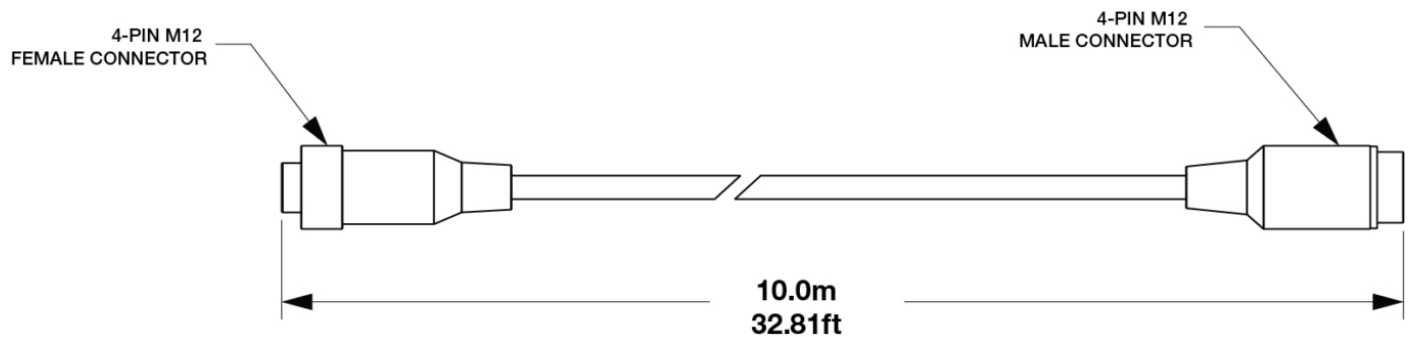

4 PIN M12 CABLE, 10 m

PRODUCT INFORMATION

Description	4 PIN M12 CABLE, 10 m
Product Weight	0.80 lbs / 0.36 kgs
Shipping Weight	0.80 lbs / 0.36 kgs

PRODUCT DIMENSIONS

Print date: 2026-06-06

© 2026 J.W. Speaker Corporation • Germantown, WI U.S.A.
www.jwspeaker.com • speaker@jwspeaker.com • 262.251.6660

4 PIN M12 CABLE, 10 m

APPLICATIONS

PRODUCT WARNINGS

For California residents:

⚠ **WARNING:** Cancer and reproductive harm - www.P65Warnings.ca.gov.

⚠ **AVERTISSEMENT:** Cancer et effet nocif sur la reproduction - www.P65Warnings.ca.gov.

SUITS THESE PRODUCTS

7" x 2" LED Turn Signal, Brake Light or CHMSL Light

LED Turn Signal Lights and CHMSL Tail Lights - Model 272

3.5" Round LED Work Lights

LED Work Light - Model 4415

TRAIL 6 FLASH

3.7" Round LED Off Road Warning Lights