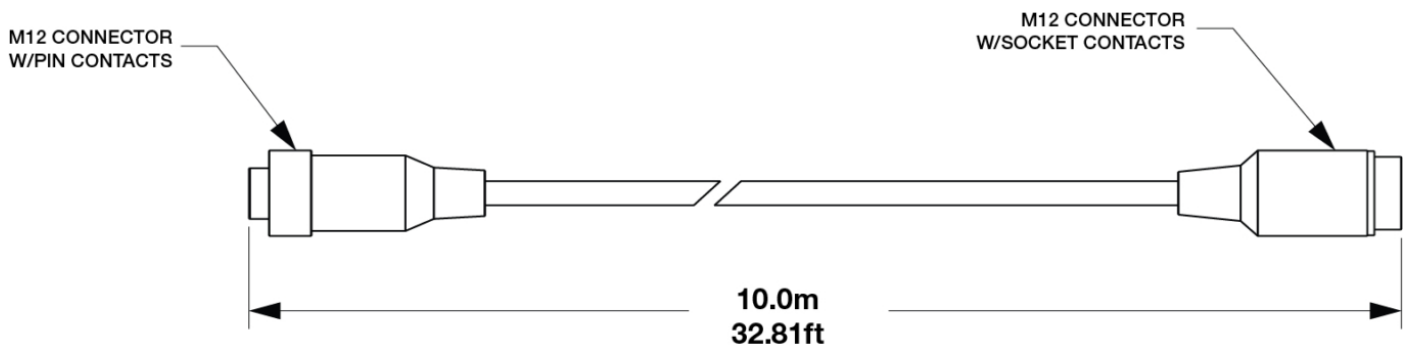

# M12 CABLE, 10 m, CS-UC10

## PRODUCT INFORMATION

<b>Description</b>	M12 CABLE, 10 m, CS-UC10
<b>Height</b>	10000.00 mm / 393.7 in
<b>Width</b>	15.20 mm / 0.6 in
<b>Depth</b>	5.00 mm / 0.2 in
<b>Product Weight</b>	0.80 lbs / 0.36 kgs
<b>Shipping Weight</b>	0.80 lbs / 0.36 kgs

## PRODUCT DIMENSIONS