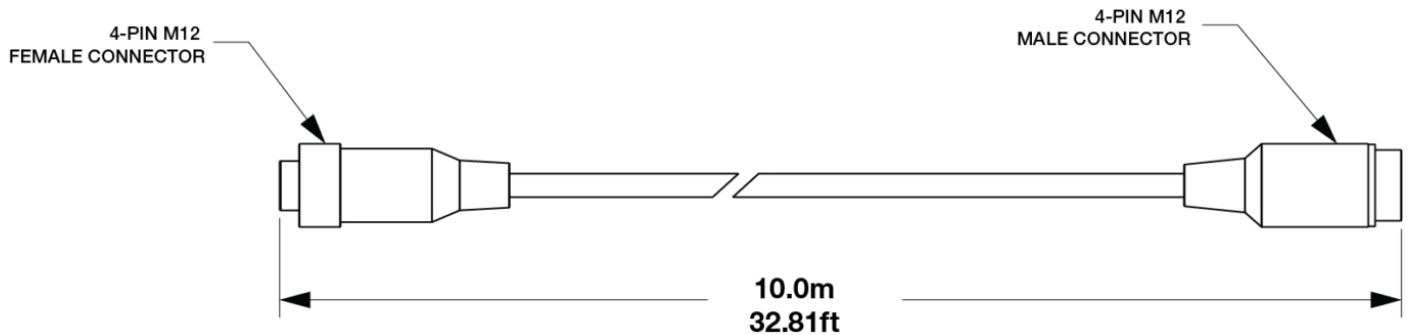

4 PIN M12 CABLE, 10 m

PRODUCT INFORMATION

Description	4 PIN M12 CABLE, 10 m
Product Weight	0.80 lbs / 0.36 kgs
Shipping Weight	0.80 lbs / 0.36 kgs

PRODUCT DIMENSIONS

Print date: 2026-07-10

© 2026 J.W. Speaker Corporation • Germantown, WI U.S.A.
www.jwspeaker.com • speaker@jwspeaker.com • 262.251.6660

4 PIN M12 CABLE, 10 m

APPLICATIONS

PRODUCT WARNINGS

For California residents:

⚠ **WARNING:** Cancer and reproductive harm - www.P65Warnings.ca.gov.

⚠ **AVERTISSEMENT:** Cancer et effet nocif sur la reproduction - www.P65Warnings.ca.gov.

SUITS THESE PRODUCTS

7" x 2" LED Turn Signal, Brake Light or CHMSL Light

LED Turn Signal Lights and CHMSL Tail Lights - Model 272

3.5" Round LED Work Lights

LED Work Light - Model 4415

TRAIL 6 FLASH

3.7" Round LED Off Road Warning Lights