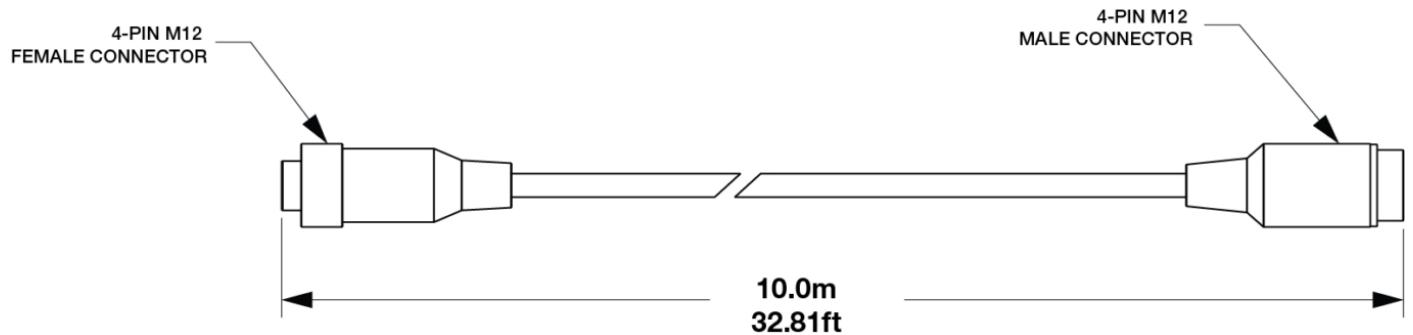

4 PIN M12 CABLE, 10 m

PRODUCT INFORMATION

Description	4 PIN M12 CABLE, 10 m
Product Weight	0.80 lbs / 0.36 kgs
Shipping Weight	0.80 lbs / 0.36 kgs

PRODUCT DIMENSIONS

Print date: 2026-04-21

© 2026 J.W. Speaker Corporation • Germantown, WI U.S.A.
www.jwspeaker.com • speaker@jwspeaker.com • 262.251.6660

4 PIN M12 CABLE, 10 m

APPLICATIONS

PRODUCT WARNINGS

For California residents:

⚠ **WARNING:** Cancer and reproductive harm - www.P65Warnings.ca.gov.

⚠ **AVERTISSEMENT:** Cancer et effet nocif sur la reproduction - www.P65Warnings.ca.gov.

SUITS THESE PRODUCTS

7" x 2" LED Turn Signal, Brake Light or CHMSL Light

LED Turn Signal Lights and CHMSL Tail Lights - Model 272

3.5" Round LED Work Lights

LED Work Light - Model 4415

TRAIL 6 FLASH

3.7" Round LED Off Road Warning Lights