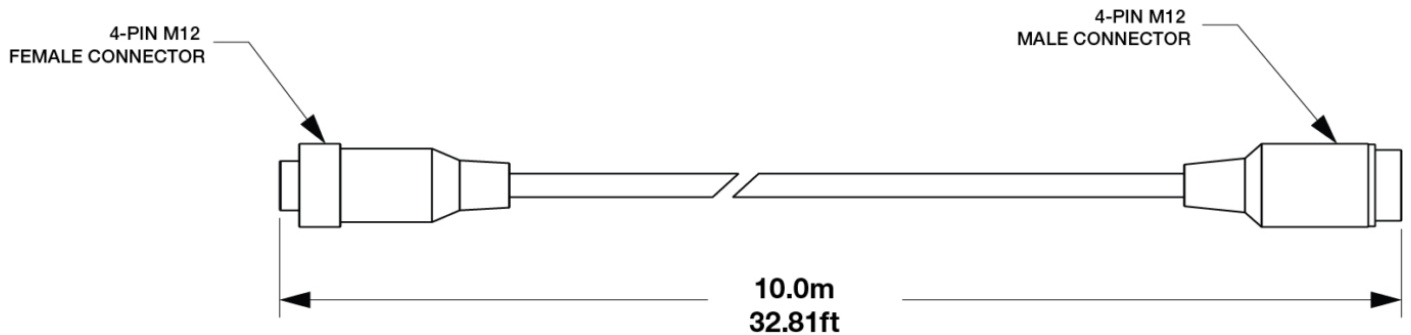

PRODUCT DIMENSIONS

Print date: 2024-04-22

© 2024 J.W. Speaker Corporation • Germantown, WI U.S.A.
www.jwspeaker.com • speaker@jwspeaker.com • 262.251.6660