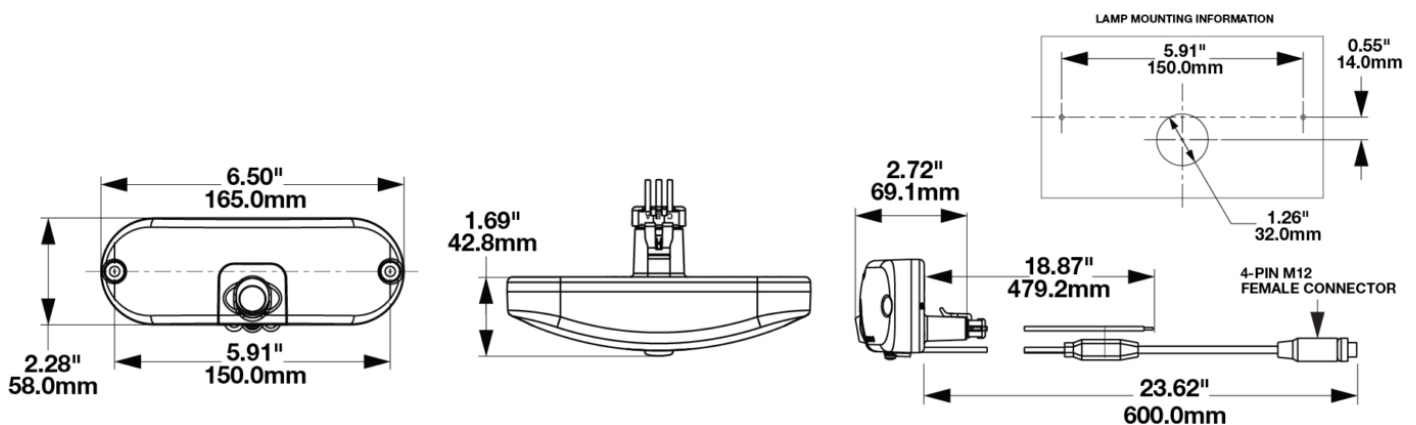

PRODUCT DIMENSIONS

Print date: 2020-03-31

© 2020 J.W. Speaker Corporation • Germantown, WI U.S.A.
www.jwspeaker.com • speaker@jwspeaker.com • 262.251.6660