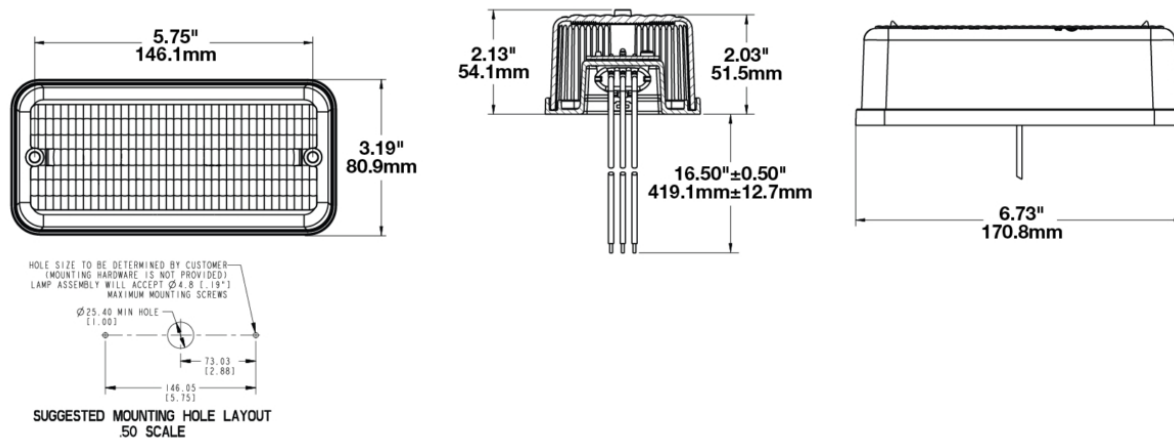

PRODUCT DIMENSIONS

Print date: 2018-11-13

© 2018 J.W. Speaker Corporation • Germantown, WI U.S.A.
www.jwspeaker.com • speaker@jwspeaker.com • 262.251.6660

J.W. SPEAKER
Engineered. Lighting. Solutions.