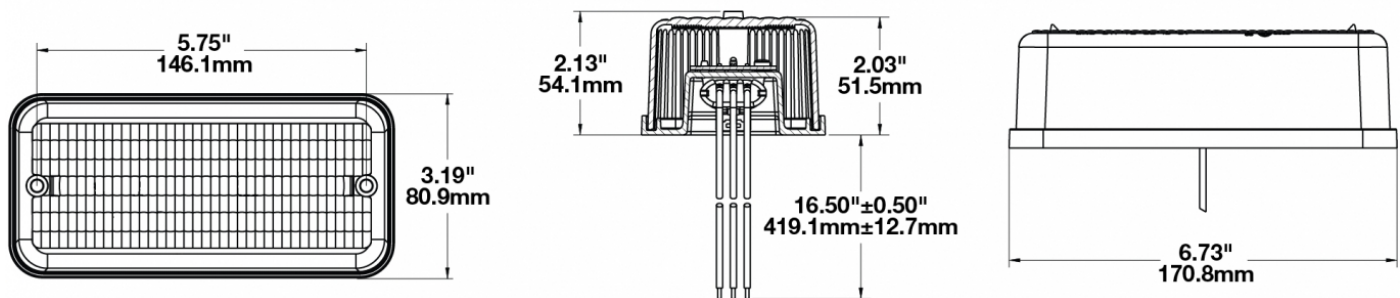

Replacement Red Acrylic Lens for Model 270

Signal Light

PRODUCT INFORMATION

Description	Replacement Red Acrylic Lens for Model 270 Signal Light
Height	81.03 mm / 3.19 in
Width	170.94 mm / 6.73 in
Depth	51.56 mm / 2.03 in
Outer Lens Color	Red
Product Weight	0.23 lbs / 0.1 kgs

PRODUCT DIMENSIONS

Print date: 2018-04-21

© 2018 J.W. Speaker Corporation • Germantown, WI U.S.A.
www.jwspeaker.com • speaker@jwspeaker.com • 262.251.6660

Replacement Red Acrylic Lens for Model 270 Signal Light