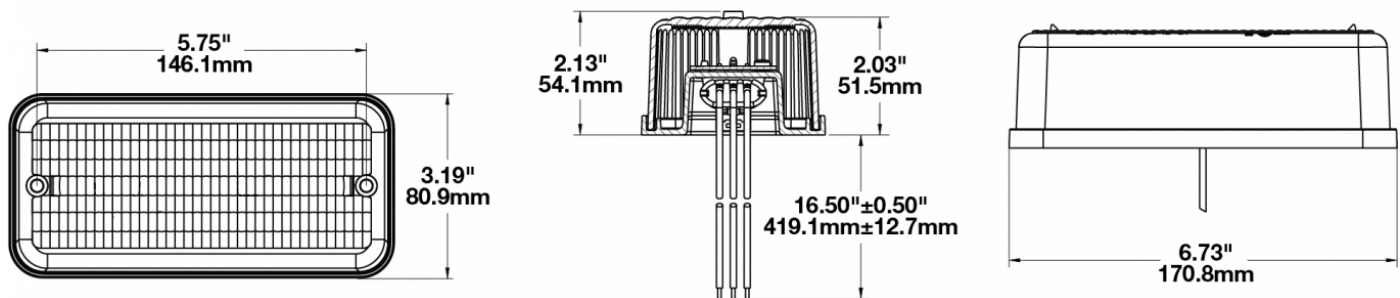

Replacement Red Acrylic Lens for Model 270

Signal Light

PRODUCT INFORMATION

Description	Replacement Red Acrylic Lens for Model 270 Signal Light
Height	81.03 mm / 3.19 in
Width	170.94 mm / 6.73 in
Depth	51.56 mm / 2.03 in
Outer Lens Color	Red
Product Weight	0.23 lbs / 0.1 kgs

PRODUCT DIMENSIONS

Print date: 2018-06-24

© 2018 J.W. Speaker Corporation • Germantown, WI U.S.A.
 www.jwspeaker.com • speaker@jwspeaker.com • 262.251.6660

Replacement Red Acrylic Lens for Model 270 Signal Light