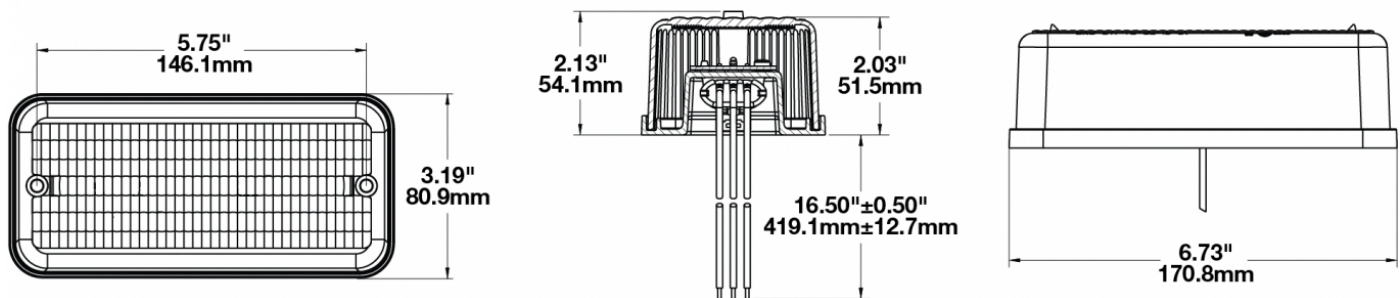

Replacement Red Acrylic Lens for Model 270

Signal Light

PRODUCT INFORMATION

Description	Replacement Red Acrylic Lens for Model 270 Signal Light
Height	81.03 mm / 3.19 in
Width	170.94 mm / 6.73 in
Depth	51.56 mm / 2.03 in
Outer Lens Color	Red
Product Weight	0.23 lbs / 0.1 kgs

PRODUCT DIMENSIONS

Print date: 2017-11-23

© 2017 J.W. Speaker Corporation • Germantown, WI U.S.A.
www.jwspeaker.com • speaker@jwspeaker.com • 262.251.6660

Replacement Red Acrylic Lens for Model 270 Signal Light