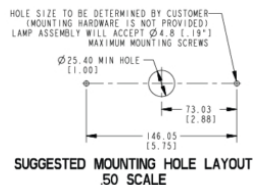

PRODUCT DIMENSIONS

Print date: 2024-07-27

© 2024 J.W. Speaker Corporation • Germantown, WI U.S.A.
www.jwspeaker.com • speaker@jwspeaker.com • 262.251.6660

J.W. SPEAKER
Engineered. Lighting. Solutions.