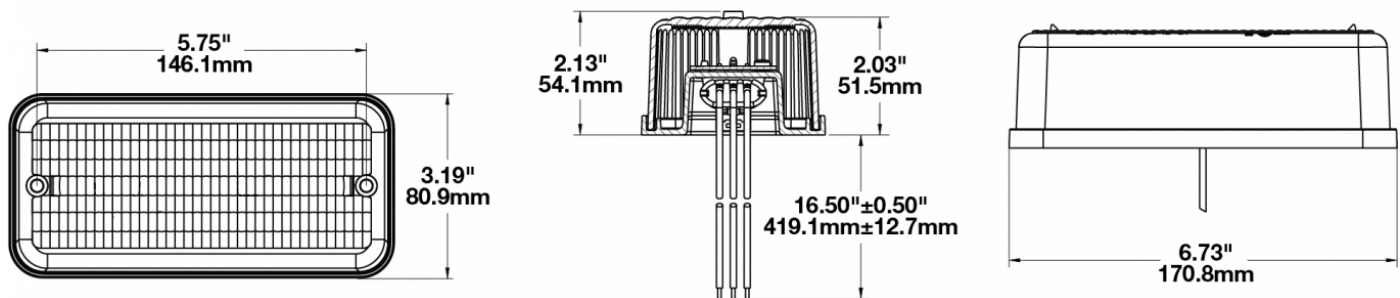

Replacement Red Acrylic Lens for Model 270

Signal Light

PRODUCT INFORMATION

Description	Replacement Red Acrylic Lens for Model 270 Signal Light
Height	81.03 mm / 3.19 in
Width	170.94 mm / 6.73 in
Depth	51.56 mm / 2.03 in
Outer Lens Color	Red
Product Weight	0.23 lbs / 0.1 kgs

PRODUCT DIMENSIONS

Print date: 2018-08-20

© 2018 J.W. Speaker Corporation • Germantown, WI U.S.A.
www.jwspeaker.com • speaker@jwspeaker.com • 262.251.6660

Replacement Red Acrylic Lens for Model 270 Signal Light