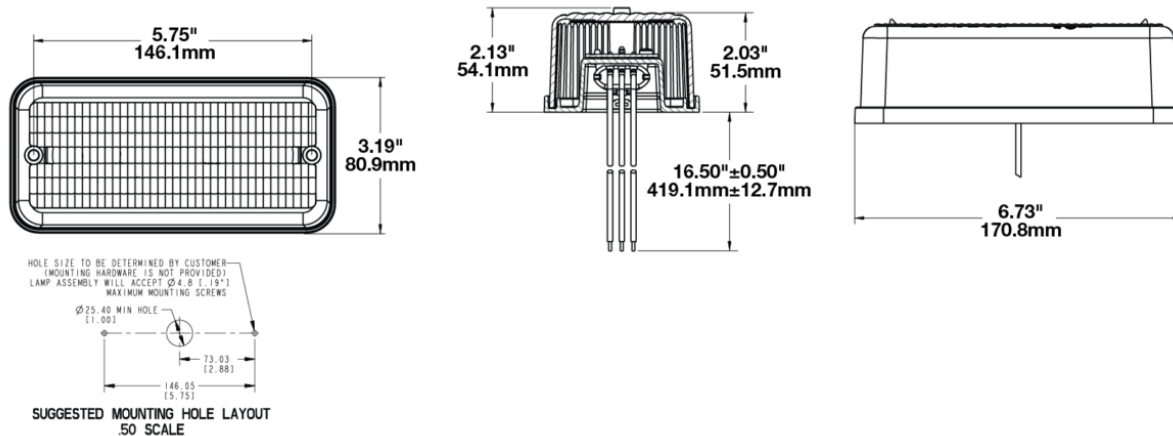

Replacement Red Acrylic Lens for Model 270 Signal Light

PRODUCT INFORMATION

Description	Replacement Red Acrylic Lens for Model 270 Signal Light
Height	81.03 mm / 3.19 in
Width	170.94 mm / 6.73 in
Depth	51.56 mm / 2.03 in
Outer Lens Color	Red
Product Weight	0.23 lbs / 0.1 kgs

PRODUCT DIMENSIONS

Print date: 2019-02-16

© 2019 J.W. Speaker Corporation • Germantown, WI U.S.A.
www.jwspeaker.com • speaker@jwspeaker.com • 262.251.6660

Replacement Red Acrylic Lens for Model 270 Signal Light