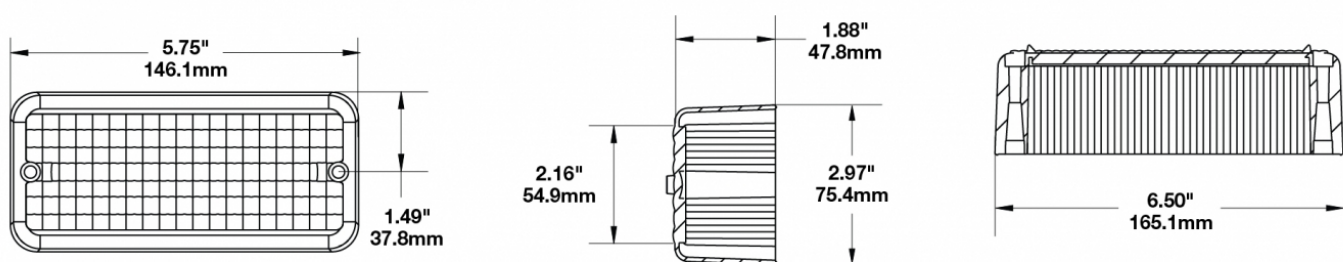

Replacement Amber Acrylic Lens for Model 270 Signal Light

PRODUCT INFORMATION

Description	Replacement Amber Acrylic Lens for Model 270 Signal Light
Height	81.03 mm / 3.19 in
Width	170.94 mm / 6.73 in
Depth	51.56 mm / 2.03 in
Outer Lens Color	Amber
Product Weight	0.23 lbs / 0.1 kgs

PRODUCT DIMENSIONS

Print date: 2018-08-18

© 2018 J.W. Speaker Corporation • Germantown, WI U.S.A.
www.jwspeaker.com • speaker@jwspeaker.com • 262.251.6660

J.W. SPEAKER
Engineered. Lighting. Solutions.

Replacement Amber Acrylic Lens for Model 270 Signal Light