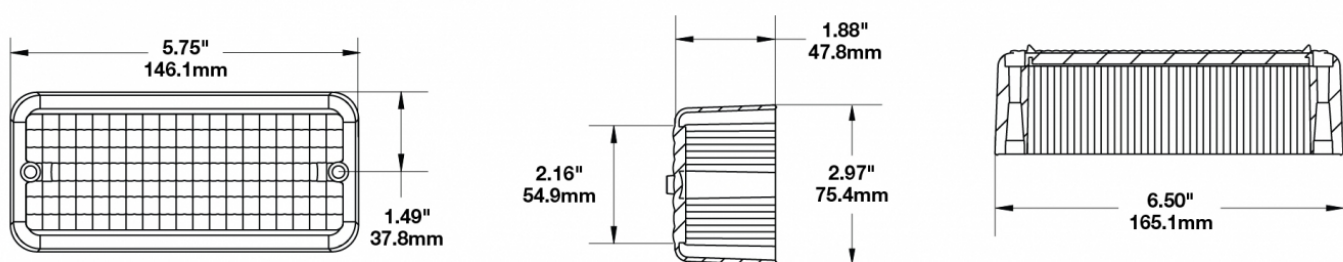

Replacement Amber Acrylic Lens for Model 270 Signal Light

PRODUCT INFORMATION

Description	Replacement Amber Acrylic Lens for Model 270 Signal Light
Height	81.03 mm / 3.19 in
Width	170.94 mm / 6.73 in
Depth	51.56 mm / 2.03 in
Outer Lens Color	Amber
Product Weight	0.23 lbs / 0.1 kgs

PRODUCT DIMENSIONS

Print date: 2017-08-16

© 2017 J.W. Speaker Corporation • Germantown, WI U.S.A.
www.jwspeaker.com • speaker@jwspeaker.com • 262.251.6660

J.W. SPEAKER
Engineered. Lighting. Solutions.

Replacement Amber Acrylic Lens for Model 270 Signal Light