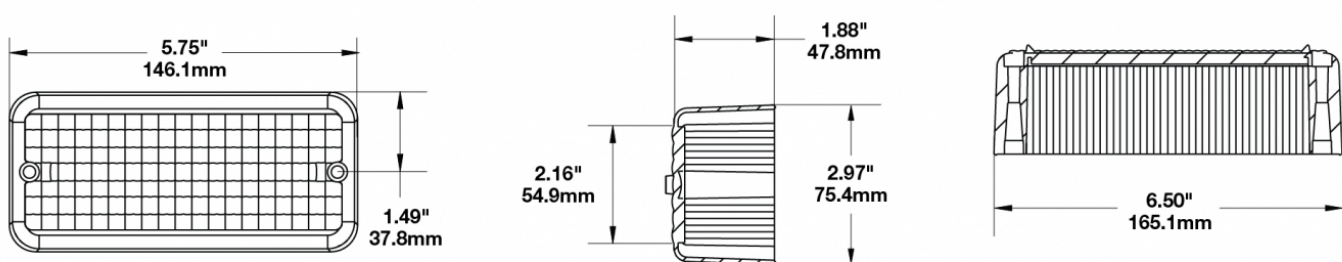

Replacement Amber Acrylic Lens for Model 270 Signal Light

PRODUCT INFORMATION

Description	Replacement Amber Acrylic Lens for Model 270 Signal Light
Height	81.03 mm / 3.19 in
Width	170.94 mm / 6.73 in
Depth	51.56 mm / 2.03 in
Outer Lens Color	Amber
Product Weight	0.23 lbs / 0.1 kgs

PRODUCT DIMENSIONS

Print date: 2018-04-19

© 2018 J.W. Speaker Corporation • Germantown, WI U.S.A.
www.jwspeaker.com • speaker@jwspeaker.com • 262.251.6660

J.W. SPEAKER
Engineered. Lighting. Solutions.

Replacement Amber Acrylic Lens for Model 270 Signal Light