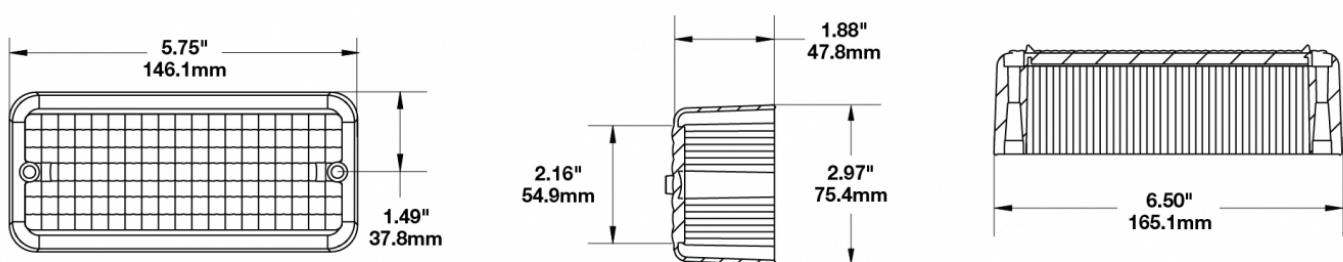

Replacement Amber Acrylic Lens for Model 270 Signal Light

PRODUCT INFORMATION

Description	Replacement Amber Acrylic Lens for Model 270 Signal Light
Height	81.03 mm / 3.19 in
Width	170.94 mm / 6.73 in
Depth	51.56 mm / 2.03 in
Outer Lens Color	Amber
Product Weight	0.23 lbs / 0.1 kgs

PRODUCT DIMENSIONS

Print date: 2017-06-23

© 2017 J.W. Speaker Corporation • Germantown, WI U.S.A.
www.jwspeaker.com • speaker@jwspeaker.com • 262.251.6660

Replacement Amber Acrylic Lens for Model 270 Signal Light