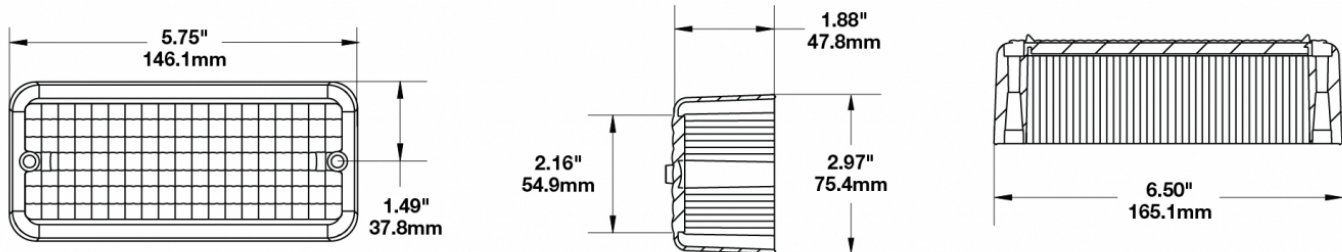

PRODUCT DIMENSIONS

Print date: 2026-05-18

© 2026 J.W. Speaker Corporation • Germantown, WI U.S.A.
www.jwspeaker.com • speaker@jwspeaker.com • 262.251.6660

J.W. SPEAKER
Engineered. Lighting. Solutions.