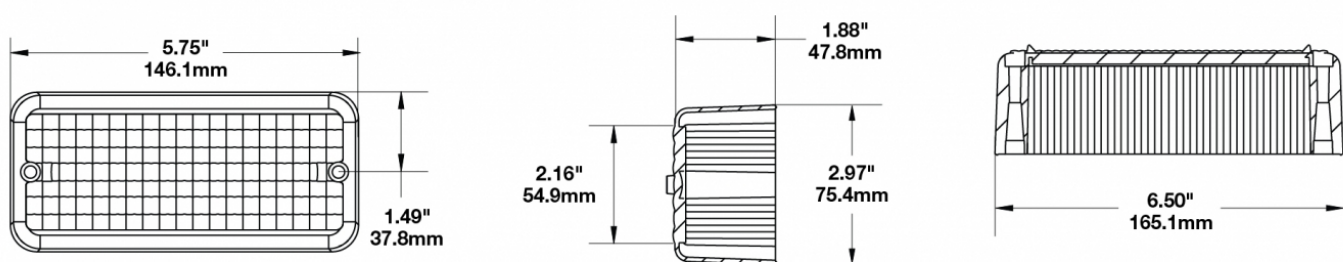

Replacement Amber Acrylic Lens for Model 270 Signal Light

PRODUCT INFORMATION

Description	Replacement Amber Acrylic Lens for Model 270 Signal Light
Height	81.03 mm / 3.19 in
Width	170.94 mm / 6.73 in
Depth	51.56 mm / 2.03 in
Outer Lens Color	Amber
Product Weight	0.23 lbs / 0.1 kgs

PRODUCT DIMENSIONS

Print date: 2018-11-17

© 2018 J.W. Speaker Corporation • Germantown, WI U.S.A.
www.jwspeaker.com • speaker@jwspeaker.com • 262.251.6660

Replacement Amber Acrylic Lens for Model 270 Signal Light