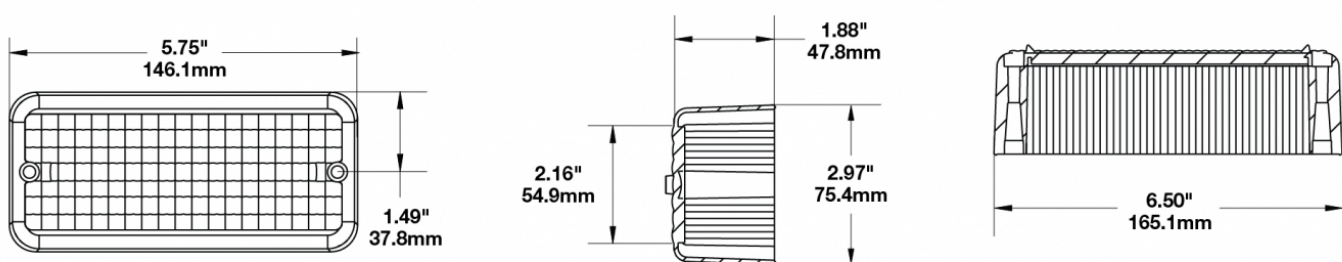

Replacement Amber Acrylic Lens for Model 270 Signal Light

PRODUCT INFORMATION

Description	Replacement Amber Acrylic Lens for Model 270 Signal Light
Height	81.03 mm / 3.19 in
Width	170.94 mm / 6.73 in
Depth	51.56 mm / 2.03 in
Outer Lens Color	Amber
Product Weight	0.23 lbs / 0.1 kgs

PRODUCT DIMENSIONS

Print date: 2018-06-18

© 2018 J.W. Speaker Corporation • Germantown, WI U.S.A.
www.jwspeaker.com • speaker@jwspeaker.com • 262.251.6660

Replacement Amber Acrylic Lens for Model 270 Signal Light