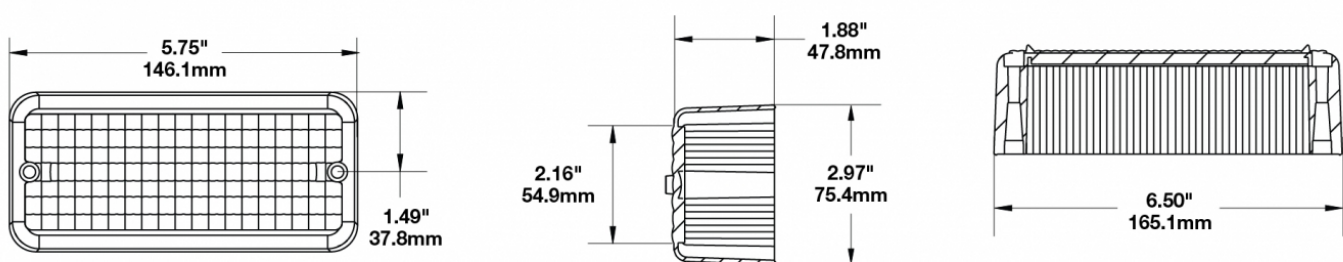

Replacement Amber Acrylic Lens for Model 270 Signal Light

PRODUCT INFORMATION

Description	Replacement Amber Acrylic Lens for Model 270 Signal Light
Height	81.03 mm / 3.19 in
Width	170.94 mm / 6.73 in
Depth	51.56 mm / 2.03 in
Outer Lens Color	Amber
Product Weight	0.23 lbs / 0.1 kgs

PRODUCT DIMENSIONS

Print date: 2017-12-13

© 2017 J.W. Speaker Corporation • Germantown, WI U.S.A.
www.jwspeaker.com • speaker@jwspeaker.com • 262.251.6660

Replacement Amber Acrylic Lens for Model 270 Signal Light