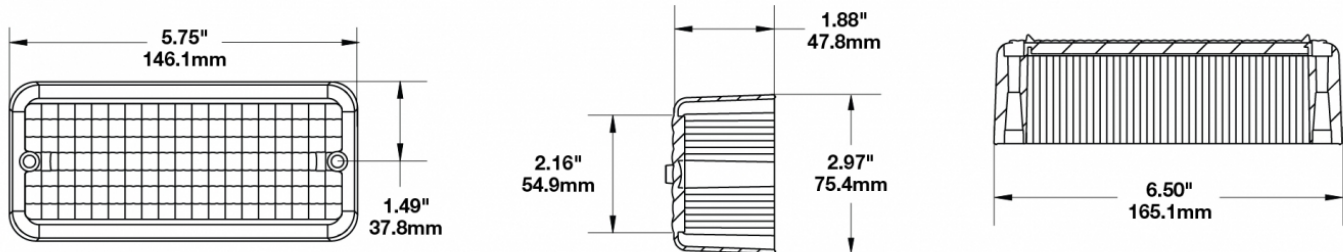

Replacement Amber Acrylic Lens for Model 270 Signal Light

PRODUCT INFORMATION

Description	Replacement Amber Acrylic Lens for Model 270 Signal Light
Height	81.03 mm / 3.19 in
Width	170.94 mm / 6.73 in
Depth	51.56 mm / 2.03 in
Outer Lens Color	Amber
Product Weight	0.23 lbs / 0.1 kgs

PRODUCT DIMENSIONS

Print date: 2026-06-08

© 2026 J.W. Speaker Corporation • Germantown, WI U.S.A.
 www.jwspeaker.com • speaker@jwspeaker.com • 262.251.6660

J.W. SPEAKER
 Engineered. Lighting. Solutions.

Replacement Amber Acrylic Lens for Model 270 Signal Light