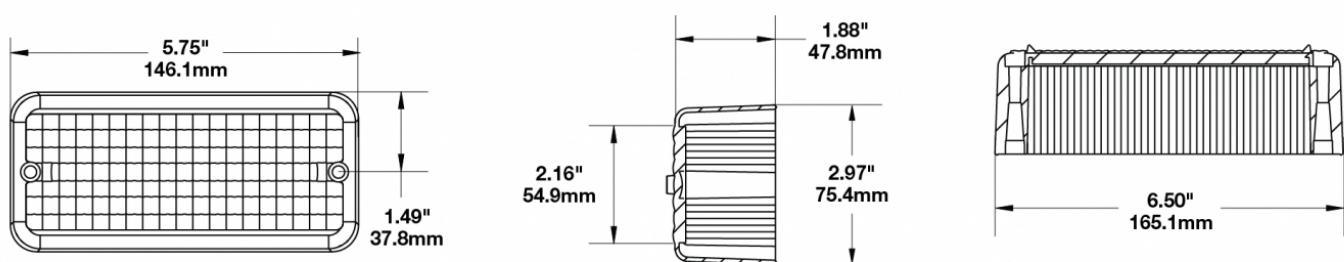

Replacement Amber Acrylic Lens for Model 270 Signal Light

PRODUCT INFORMATION

Description	Replacement Amber Acrylic Lens for Model 270 Signal Light
Height	81.03 mm / 3.19 in
Width	170.94 mm / 6.73 in
Depth	51.56 mm / 2.03 in
Outer Lens Color	Amber
Product Weight	0.23 lbs / 0.1 kgs

PRODUCT DIMENSIONS

Print date: 2018-02-19

© 2018 J.W. Speaker Corporation • Germantown, WI U.S.A.
www.jwspeaker.com • speaker@jwspeaker.com • 262.251.6660

J.W. SPEAKER
Engineered. Lighting. Solutions.

Replacement Amber Acrylic Lens for Model 270 Signal Light