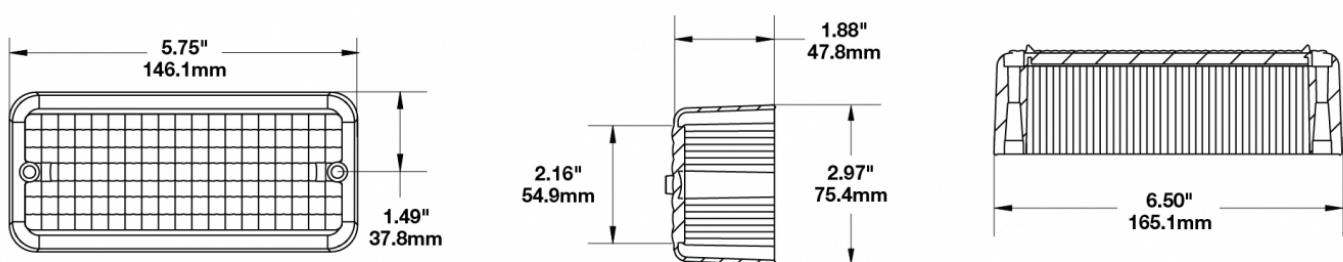

Replacement Amber Acrylic Lens for Model 270 Signal Light

PRODUCT INFORMATION

Description	Replacement Amber Acrylic Lens for Model 270 Signal Light
Height	81.03 mm / 3.19 in
Width	170.94 mm / 6.73 in
Depth	51.56 mm / 2.03 in
Outer Lens Color	Amber
Product Weight	0.23 lbs / 0.1 kgs

PRODUCT DIMENSIONS

Print date: 2019-02-16

© 2019 J.W. Speaker Corporation • Germantown, WI U.S.A.
www.jwspeaker.com • speaker@jwspeaker.com • 262.251.6660

J.W. SPEAKER
Engineered. Lighting. Solutions.

Replacement Amber Acrylic Lens for Model 270 Signal Light