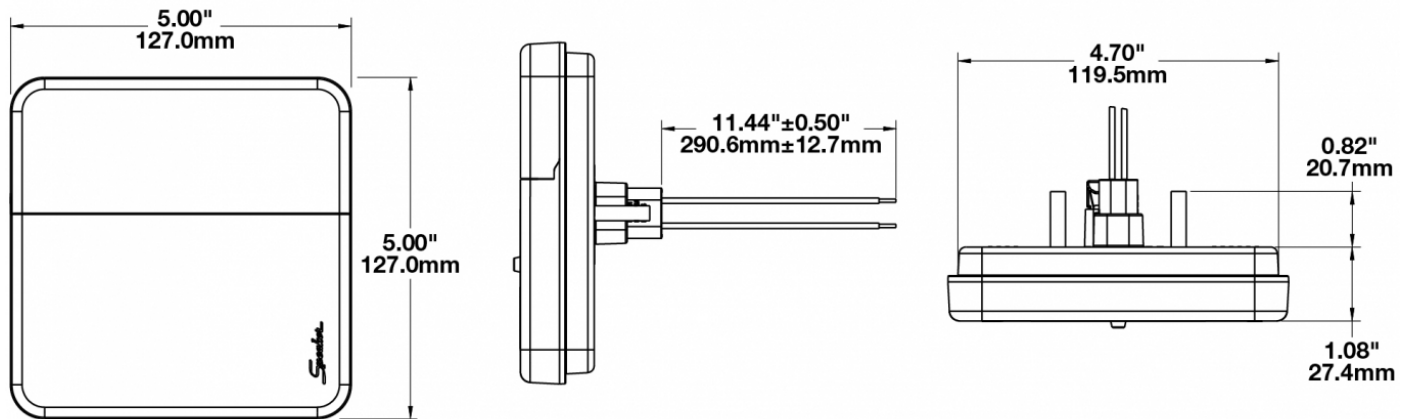

LED Signal Lights - Model 223

PRODUCT INFORMATION

| | |
|--------------------------------------|---|
| Description | 12-24V ECE LED Front Position/Front Turn Signal Light |
| Height | 127.00 mm / 5 in |
| Width | 127.00 mm / 5 in |
| Depth | 48.26 mm / 1.9 in |
| Shape | Square |
| Outer Lens Material | Acrylic |
| Outer Lens Color | Amber, Clear |
| Housing Material | ABS |
| Housing Color | Black |
| Mounting Hardware Description | (x2) M6-1 x 25 Mounting Bolts |
| Mounting Type | Low Profile Mount |
| Minimum Operating Temperature | -40 °C / -40 °F |
| Maximum Operating Temperature | 65 °C / 149 °F |
| Connector or Wiring | Integrated 4-Pin Deutsch Socket (DT04-4P) |
| Mating Connector | 4-Pin Deutsch Plug (DT06-4S) |
| Product Weight | 0.46 lbs / 0.21 kgs |
| Shipping Weight | 0.90 lbs / 0.41 kgs |

PRODUCT DIMENSIONS

ELECTRICAL SPECIFICATIONS

| | |
|----------------------|--|
| Input Voltage | 12-24V DC |
| Black Wire | Ground |
| White Wire | Position |
| Yellow Wire | Turn |
| Current Draw | 2.250 A @ 12V DC (Turn) 0.250 A @ 12V DC (Front Position) |