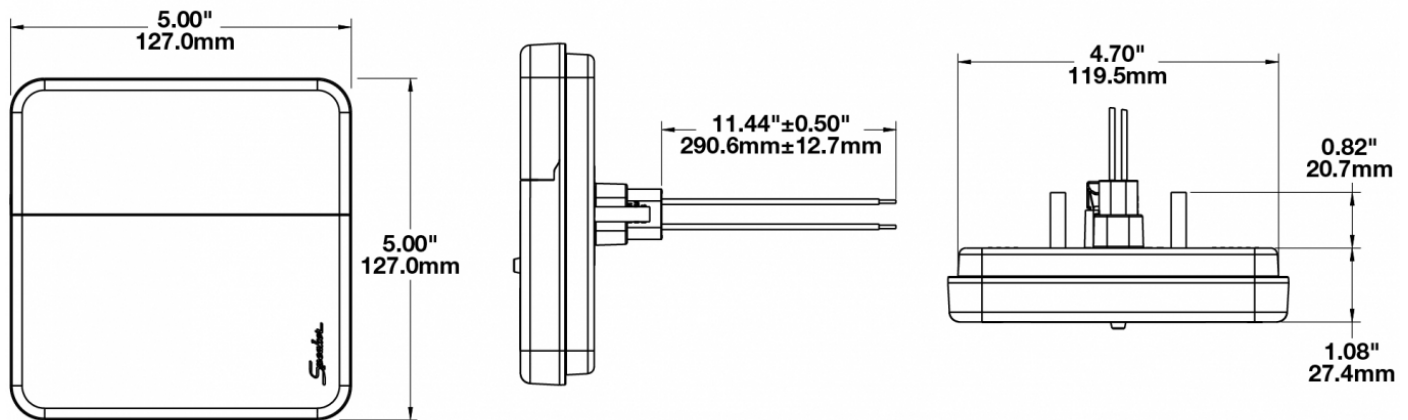

## PRODUCT INFORMATION

<b>Description</b>	12-24V ECE LED Front Position/Front Turn Signal Light
<b>Height</b>	127.00 mm / 5 in
<b>Width</b>	127.00 mm / 5 in
<b>Depth</b>	48.26 mm / 1.9 in
<b>Shape</b>	Square
<b>Outer Lens Material</b>	Acrylic
<b>Outer Lens Color</b>	Amber, Clear
<b>Housing Material</b>	ABS
<b>Housing Color</b>	Black
<b>Mounting Hardware Description</b>	(x2) M6-1 x 25 Mounting Bolts
<b>Mounting Type</b>	Low Profile Mount
<b>Minimum Operating Temperature</b>	-40 °C / -40 °F
<b>Maximum Operating Temperature</b>	65 °C / 149 °F
<b>Connector or Wiring</b>	Integrated 4-Pin Deutsch Socket (DT04-4P)
<b>Mating Connector</b>	4-Pin Deutsch Plug (DT06-4S)
<b>Product Weight</b>	0.46 lbs / 0.21 kgs
<b>Shipping Weight</b>	0.46 lbs / 0.21 kgs

## PRODUCT DIMENSIONS