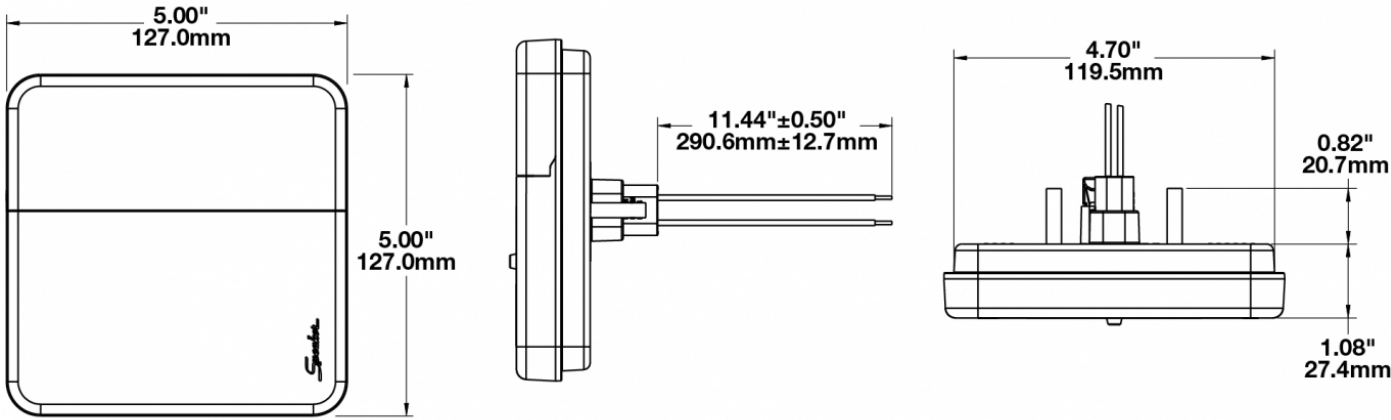

## PRODUCT INFORMATION

<b>Description</b>	12-24V ECE LED Front Position/Front Turn Signal Light
<b>Height</b>	127.00 mm / 5 in
<b>Width</b>	127.00 mm / 5 in
<b>Depth</b>	48.26 mm / 1.9 in
<b>Shape</b>	Square
<b>Outer Lens Material</b>	Acrylic
<b>Outer Lens Color</b>	Amber, Clear
<b>Housing Material</b>	ABS
<b>Housing Color</b>	Black
<b>Mounting Hardware Description</b>	(x2) M6-1 x 25 Mounting Bolts
<b>Mounting Type</b>	Low Profile Mount
<b>Minimum Operating Temperature</b>	-40 °C / -40 °F
<b>Maximum Operating Temperature</b>	65 °C / 149 °F
<b>Connector or Wiring</b>	Integrated 4-Pin Deutsch Socket (DT04-4P)
<b>Mating Connector</b>	4-Pin Deutsch Plug (DT06-4S)
<b>Product Weight</b>	0.46 lbs / 0.21 kgs
<b>Shipping Weight</b>	0.46 lbs / 0.21 kgs

## PRODUCT DIMENSIONS