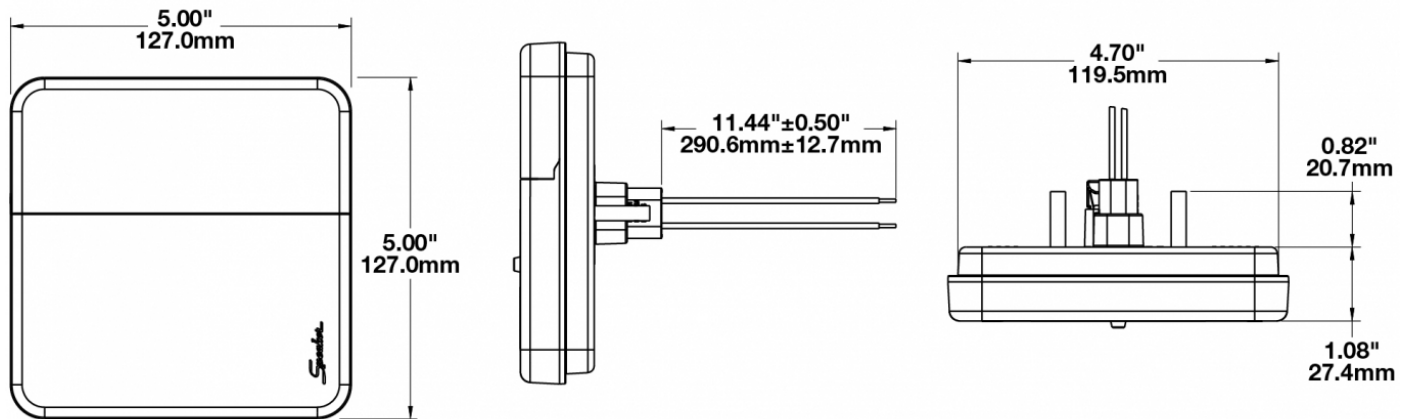

LED Signal Lights - Model 223

PRODUCT DIMENSIONS

ELECTRICAL SPECIFICATIONS

Input Voltage	12-24V DC
Black Wire	Ground
Yellow Wire	Turn
White Wire	Tail
Red Wire	Stop
Current Draw	0.33A @ 12V DC 0.145A @ 24V DC

Print date: 2026-07-02

© 2026 J.W. Speaker Corporation • Germantown, WI U.S.A.
www.jwspeaker.com • speaker@jwspeaker.com • 262.251.6660

J.W. SPEAKER
Engineered. Lighting. Solutions.