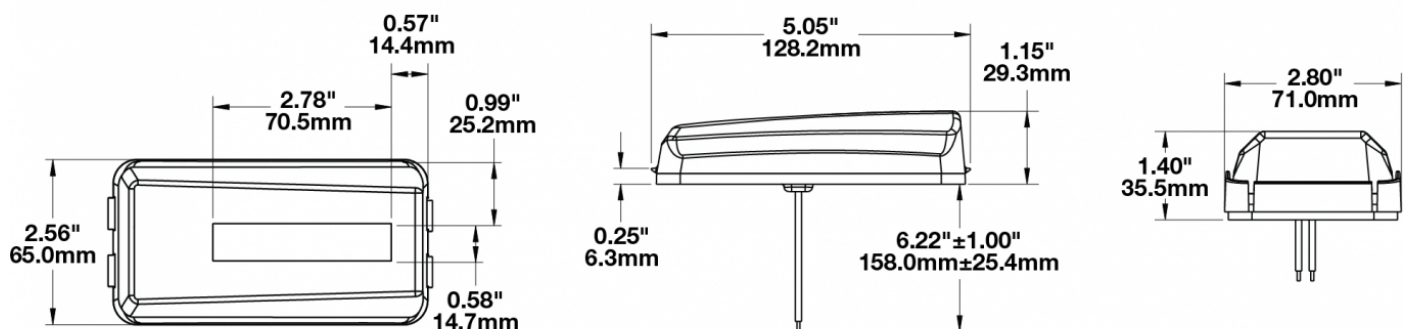

PRODUCT DIMENSIONS

Print date: 2026-05-12

© 2026 J.W. Speaker Corporation • Germantown, WI U.S.A.
www.jwspeaker.com • speaker@jwspeaker.com • 262.251.6660