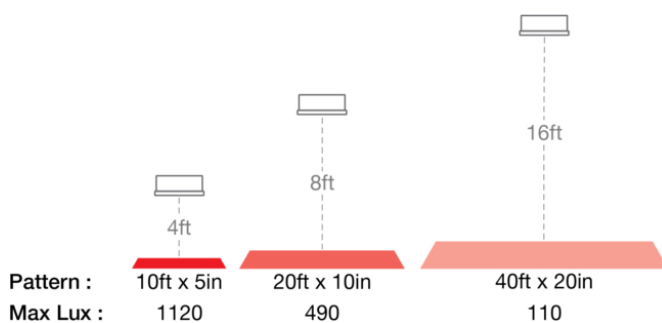

PHOTOMETRIC SPECIFICATIONS

Print date: 2024-11-08

© 2024 J.W. Speaker Corporation • Germantown, WI U.S.A.
www.jwspeaker.com • speaker@jwspeaker.com • 262.251.6660

J.W. SPEAKER
Engineered. Lighting. Solutions.