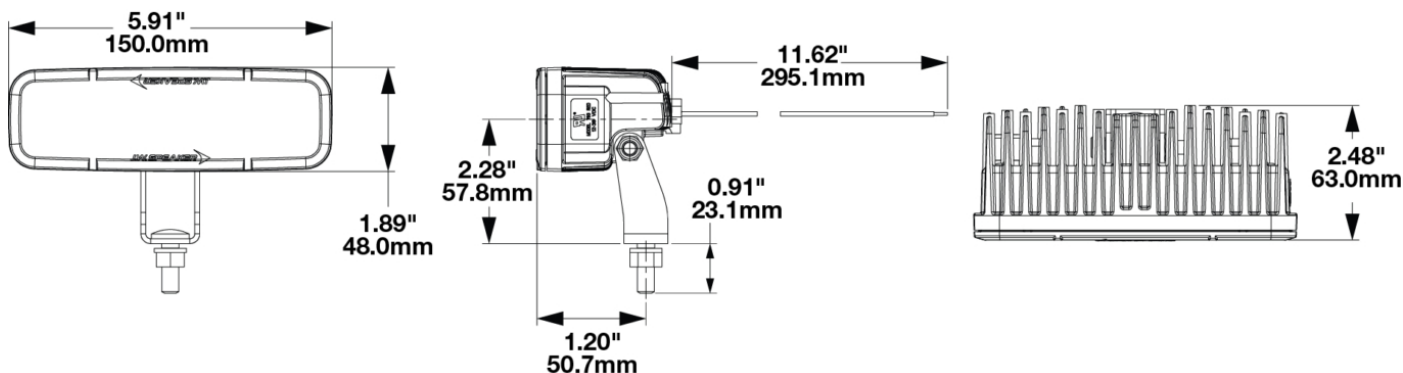

PRODUCT DIMENSIONS

Print date: 2024-11-08

© 2024 J.W. Speaker Corporation • Germantown, WI U.S.A.
www.jwspeaker.com • speaker@jwspeaker.com • 262.251.6660

J.W. SPEAKER
Engineered. Lighting. Solutions.