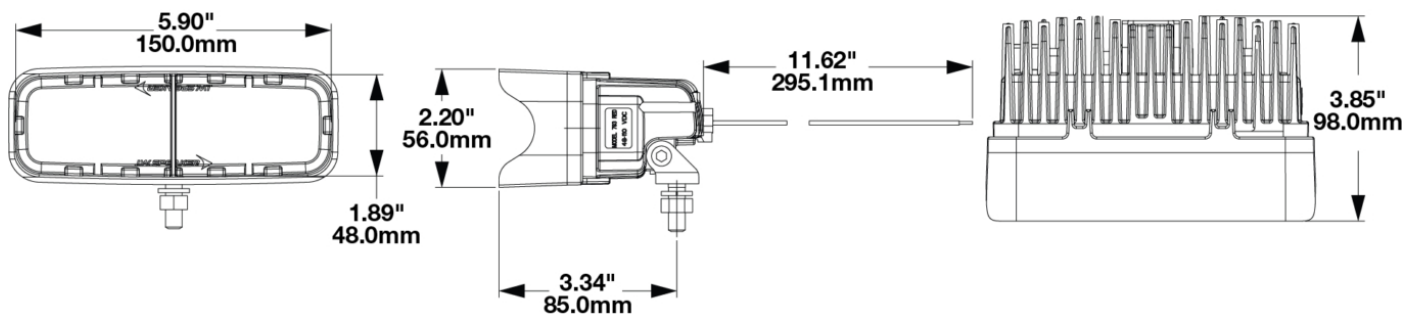

PRODUCT DIMENSIONS

Print date: 2026-04-25

© 2026 J.W. Speaker Corporation • Germantown, WI U.S.A.
www.jwspeaker.com • speaker@jwspeaker.com • 262.251.6660

J.W. SPEAKER
Engineered. Lighting. Solutions.