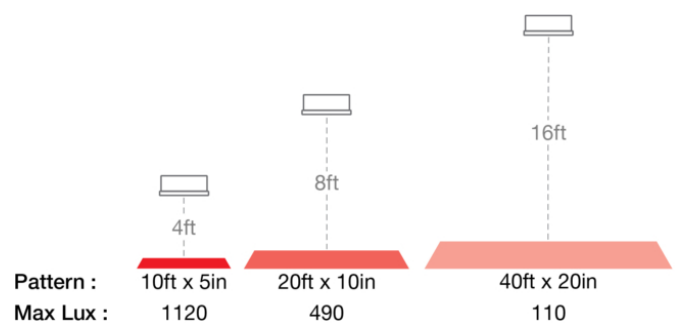

## PHOTOMETRIC SPECIFICATIONS

<b>Raw Lumen Output</b>	1,130
<b>Effective Lumen Output</b>	317
<b>Candela Output</b>	3,150
<b>Beam Pattern(s)</b>	Warning - Keep Out Zone

Print date: 2026-04-25

© 2026 J.W. Speaker Corporation • Germantown, WI U.S.A.  
www.jwspeaker.com • speaker@jwspeaker.com • 262.251.6660