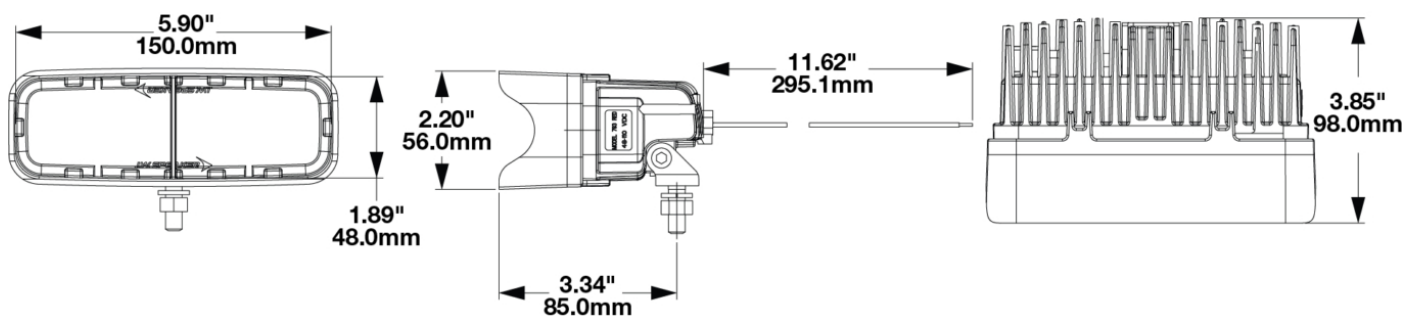

PRODUCT DIMENSIONS

Print date: 2026-06-18

© 2026 J.W. Speaker Corporation • Germantown, WI U.S.A.
www.jwspeaker.com • speaker@jwspeaker.com • 262.251.6660

J.W. SPEAKER
Engineered. Lighting. Solutions.