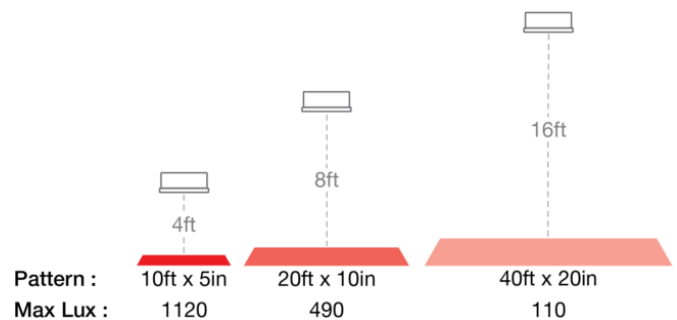

LED Safety Lights - Model 793

PRODUCT INFORMATION

| | |
|--------------------------------------|---|
| Description | 48-110V LED Red Stripe Zone Light with Shroud |
| Height | 48.00 mm / 1.89 in |
| Width | 150.00 mm / 5.91 in |
| Depth | 97.00 mm / 3.82 in |
| Shape | Rectangular |
| Outer Lens Material | Polycarbonate |
| Outer Lens Color | Clear |
| Housing Material | Aluminum |
| Housing Color | Black |
| Bezel Color | Black |
| Mounting Hardware Description | (x1) 5/16"-18 x 1.00" Mounting Bolt Bracket |
| Mounting Type | Pedestal |
| Minimum Operating Temperature | -40 °C / -40 °F |
| Maximum Operating Temperature | 65 °C / 149 °F |
| Connector or Wiring | Deutsch DT04-2P |
| Mating Connector | Deutsch DT06-2S with harness included with flying leads |
| Product Weight | 0.90 lbs / 0.41 kgs |
| Shipping Weight | 1.09 lbs / 0.49 kgs |

REGULATORY STANDARDS COMPLIANCE

Buy America Standards
IEC IP69K

Eco Friendly
UL Recognized

PHOTOMETRIC SPECIFICATIONS

| | |
|-------------------------------|-------------------------|
| Raw Lumen Output | 1,130 |
| Effective Lumen Output | 317 |
| Candela Output | 3,150 |
| Beam Pattern(s) | Warning - Keep Out Zone |