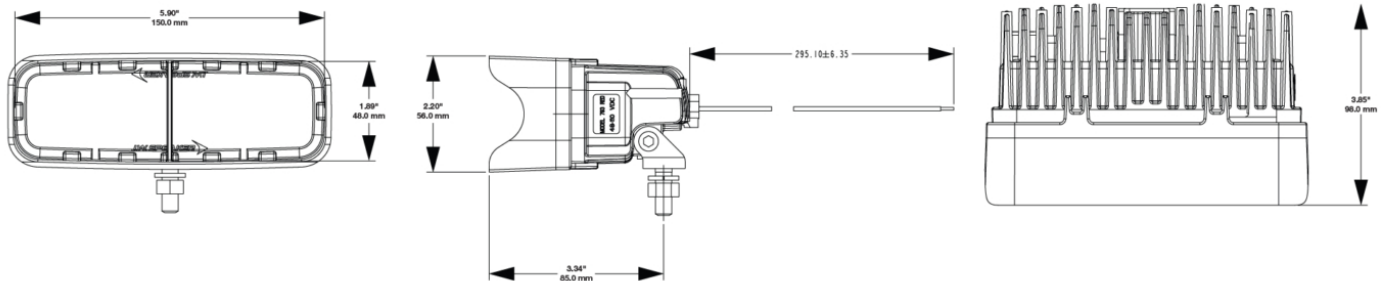

LED Safety Lights - Model 793

PRODUCT INFORMATION

Description	48-110V LED Red Stripe Zone Light with Shroud
Height	48.00 mm / 1.89 in
Width	150.00 mm / 5.91 in
Depth	97.00 mm / 3.82 in
Shape	Rectangular
Outer Lens Material	Polycarbonate
Outer Lens Color	Clear
Housing Material	Aluminum
Housing Color	Black
Bezel Color	Black
Mounting Hardware Description	(x1) 5/16"-18 x 1.00" Mounting Bolt Bracket
Mounting Type	Pedestal
Minimum Operating Temperature	-40 °C / -40 °F
Maximum Operating Temperature	65 °C / 149 °F
Connector or Wiring	Deutsch DT04-2P
Mating Connector	Deutsch DT06-2S with harness included with flying leads
Product Weight	0.90 lbs / 0.41 kgs
Shipping Weight	1.09 lbs / 0.49 kgs

PRODUCT DIMENSIONS

ELECTRICAL SPECIFICATIONS

Input Voltage	48-110V DC
Operating Voltage	38-120V DC
Transient Spike Protection	330V Peak @ 1 HZ-100 Pulses
Black Wire	Ground
Red Wire	Power
Current Draw	0.350A @ 48V DC 0.409A @ 60V DC 0.350A @ 72V DC 0.407A @ 80V DC

LED Safety Lights - Model 793

PHOTOMETRIC SPECIFICATIONS

Raw Lumen Output	1,130
Effective Lumen Output	317
Candela Output	3,150
Beam Pattern(s)	Warning - Keep Out Zone

APPLICATIONS

PRODUCT WARNINGS

For California residents: