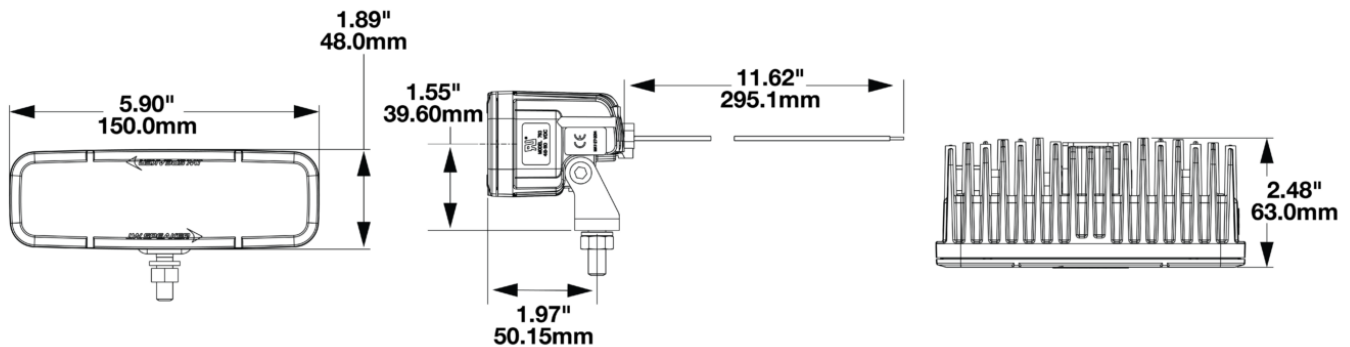

LED Safety Lights - Model 793

PRODUCT INFORMATION

Description	48-110V LED Amber Stripe Zone Light, Short Bracket
Height	48.00 mm / 1.89 in
Width	150.00 mm / 5.91 in
Depth	63.00 mm / 2.48 in
Shape	Rectangular
Outer Lens Material	Polycarbonate
Outer Lens Color	Clear
Housing Color	Black
Bezel Color	Black
Mounting Hardware Description	(x1) 5/16"-18 x 1.00" Mounting Bolt Bracket
Minimum Operating Temperature	-40 °C / -40 °F
Maximum Operating Temperature	65 °C / 149 °F
Connector or Wiring	Deutsch DT04-2P
Mating Connector	Deutsch DT06-2S with harness included with flying leads
Product Weight	0.79 lbs / 0.36 kgs
Shipping Weight	0.98 lbs / 0.44 kgs

PRODUCT DIMENSIONS

ELECTRICAL SPECIFICATIONS

Input Voltage	48-110V DC
Operating Voltage	38-120V DC
Transient Spike Protection	330V Peak @ 1 HZ-100 Pulses
Black Wire	Ground
Red Wire	Power
Current Draw	0.350A @ 48V DC 0.409A @ 60V DC 0.350A @ 72V DC 0.407A @ 80V DC

J.W. SPEAKER
Engineered. Lighting. Solutions.

LED Safety Lights - Model 793

PHOTOMETRIC SPECIFICATIONS

Raw Lumen Output 1,113
Effective Lumen Output 210
Candela Output 2,200
Beam Pattern(s) Warning - Keep Out Zone