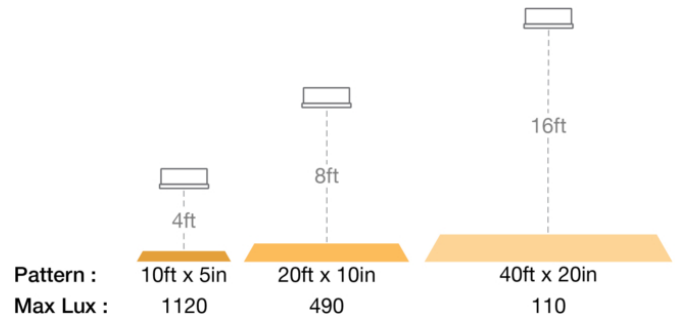

LED Safety Lights - Model 793

PRODUCT INFORMATION

Description	48-110V LED Amber Stripe Zone Light, Short Bracket
Height	48.00 mm / 1.89 in
Width	150.00 mm / 5.91 in
Depth	63.00 mm / 2.48 in
Shape	Rectangular
Outer Lens Material	Polycarbonate
Outer Lens Color	Clear
Housing Color	Black
Bezel Color	Black
Mounting Hardware Description	(x1) 5/16"-18 x 1.00" Mounting Bolt Bracket
Minimum Operating Temperature	-40 °C / -40 °F
Maximum Operating Temperature	65 °C / 149 °F
Connector or Wiring	Deutsch DT04-2P
Mating Connector	Deutsch DT06-2S with harness included with flying leads
Product Weight	0.79 lbs / 0.36 kgs
Shipping Weight	0.98 lbs / 0.44 kgs

J.W. SPEAKER
Engineered. Lighting. Solutions.

LED Safety Lights - Model 793

PHOTOMETRIC SPECIFICATIONS

Raw Lumen Output 1,113
Effective Lumen Output 210
Candela Output 2,200
Beam Pattern(s) Warning - Keep Out Zone