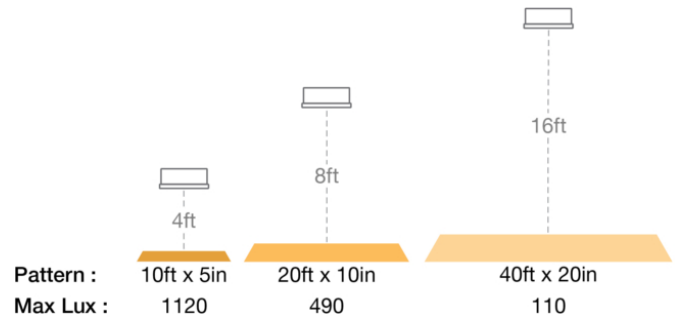

LED Safety Lights - Model 793

PRODUCT INFORMATION

Description	48-110V LED Amber Stripe Zone Light, Short Bracket
Height	48.00 mm / 1.89 in
Width	150.00 mm / 5.91 in
Depth	63.00 mm / 2.48 in
Shape	Rectangular
Outer Lens Material	Polycarbonate
Outer Lens Color	Clear
Housing Material	Aluminum
Housing Color	Black
Bezel Color	Black
Mounting Hardware Description	(x1) 5/16"-18 x 1.00" Mounting Bolt Bracket
Mounting Type	Pedestal
Minimum Operating Temperature	-40 °C / -40 °F
Maximum Operating Temperature	65 °C / 149 °F
Connector or Wiring	Deutsch DT04-2P
Mating Connector	Deutsch DT06-2S with harness included with flying leads
Product Weight	0.79 lbs / 0.36 kgs
Shipping Weight	0.98 lbs / 0.44 kgs

J.W. SPEAKER
Engineered. Lighting. Solutions.

LED Safety Lights - Model 793

PHOTOMETRIC SPECIFICATIONS

Raw Lumen Output	1,113
Effective Lumen Output	210
Candela Output	2,200
Beam Pattern(s)	Warning - Keep Out Zone