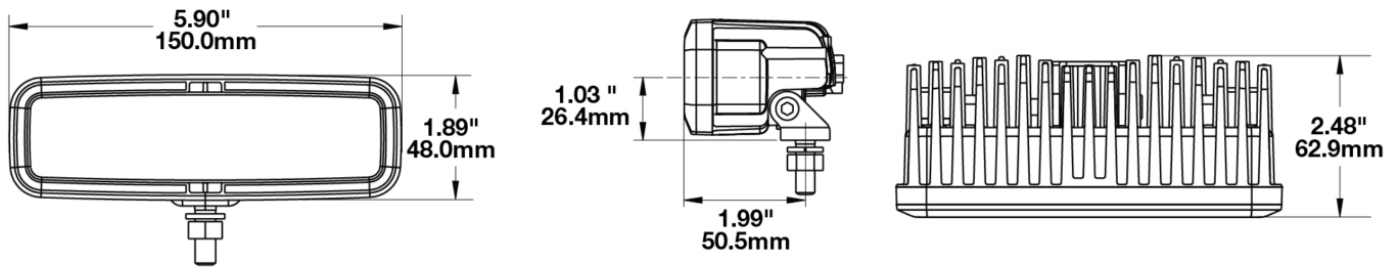

LED Safety Lights - Model 793

PRODUCT INFORMATION

Description	48-110V LED Amber Stripe Zone Light, Short Bracket
Height	48.00 mm / 1.89 in
Width	150.00 mm / 5.91 in
Depth	63.00 mm / 2.48 in
Shape	Rectangular
Outer Lens Material	Polycarbonate
Outer Lens Color	Clear
Housing Material	Aluminum
Housing Color	Black
Bezel Color	Black
Mounting Hardware Description	(x1) 5/16"-18 x 1.00" Mounting Bolt Bracket
Mounting Type	Pedestal
Minimum Operating Temperature	-40 °C / -40 °F
Maximum Operating Temperature	65 °C / 149 °F
Connector or Wiring	Deutsch DT04-2P
Mating Connector	Deutsch DT06-2S with harness included with flying leads
Product Weight	0.79 lbs / 0.36 kgs
Shipping Weight	0.98 lbs / 0.44 kgs

PRODUCT DIMENSIONS

ELECTRICAL SPECIFICATIONS

Input Voltage	48-110V DC
Operating Voltage	38-120V DC
Transient Spike Protection	330V Peak @ 1 HZ-100 Pulses
Black Wire	Ground
Red Wire	Power
Current Draw	0.350A @ 48V DC 0.409A @ 60V DC 0.350A @ 72V DC 0.407A @ 80V DC

J.W. SPEAKER
Engineered. Lighting. Solutions.

LED Safety Lights - Model 793

PHOTOMETRIC SPECIFICATIONS

Raw Lumen Output	1,113
Effective Lumen Output	210
Candela Output	2,200
Beam Pattern(s)	Warning - Keep Out Zone