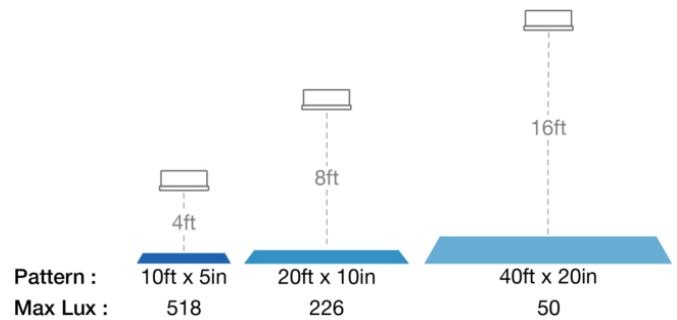

J.W. SPEAKER
Engineered. Lighting. Solutions.

LED Safety Lights - Model 793

PHOTOMETRIC SPECIFICATIONS

Raw Lumen Output	496
Effective Lumen Output	110
Candela Output	1,200
Beam Pattern(s)	Warning - Keep Out Zone