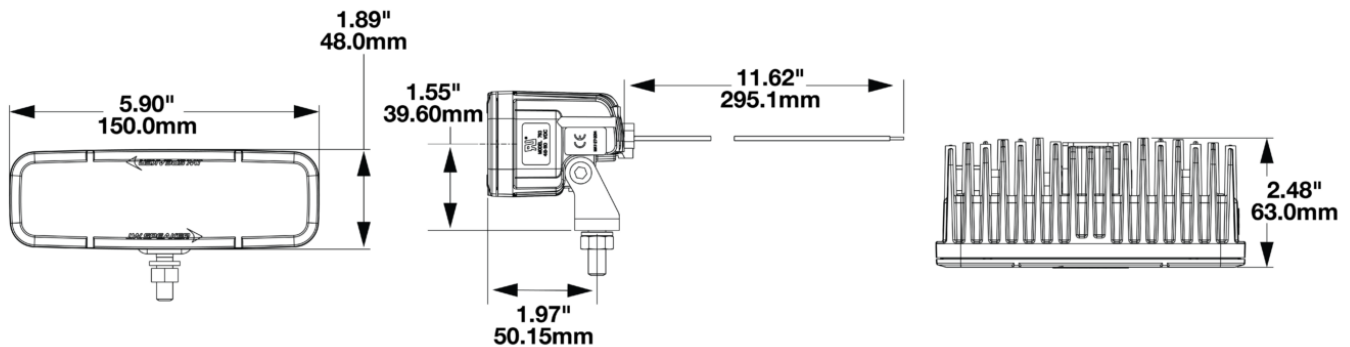

LED Safety Lights - Model 793

PRODUCT INFORMATION

Description	48-110V Blue Stripe Zone Light, Short Bracket
Height	48.00 mm / 1.89 in
Width	150.00 mm / 5.91 in
Depth	63.00 mm / 2.48 in
Shape	Rectangular
Outer Lens Material	Polycarbonate
Outer Lens Color	Clear
Housing Color	Black
Bezel Color	Black
Mounting Hardware Description	(x1) 5/16"-18 x 1.00" Mounting Bolt Bracket
Minimum Operating Temperature	-40 °C / -40 °F
Maximum Operating Temperature	65 °C / 149 °F
Connector or Wiring	Deutsch DT04-2P
Mating Connector	Deutsch DT06-2S with harness included with flying leads
Product Weight	0.79 lbs / 0.36 kgs
Shipping Weight	0.98 lbs / 0.44 kgs

PRODUCT DIMENSIONS

ELECTRICAL SPECIFICATIONS

Input Voltage	48-110V DC
Operating Voltage	38-120V DC
Transient Spike Protection	330V Peak @ 1 HZ-100 Pulses
Black Wire	Ground
Red Wire	Power
Current Draw	0.350A @ 48V DC 0.409A @ 60V DC 0.350A @ 72V DC 0.407A @ 80V DC

J.W. SPEAKER
Engineered. Lighting. Solutions.

LED Safety Lights - Model 793

PHOTOMETRIC SPECIFICATIONS

Raw Lumen Output	496
Effective Lumen Output	110
Candela Output	1,200
Beam Pattern(s)	Warning - Keep Out Zone