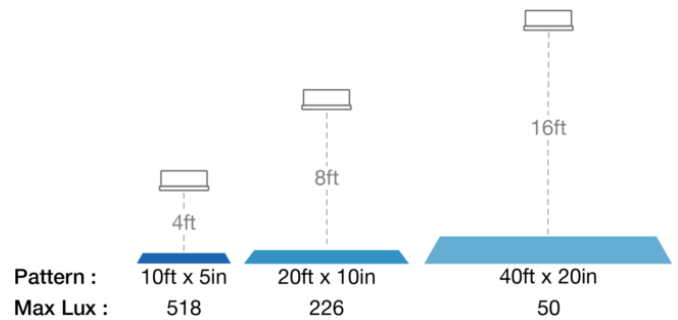

LED Safety Lights - Model 793

PHOTOMETRIC SPECIFICATIONS

Raw Lumen Output	496
Effective Lumen Output	110
Candela Output	1,200
Beam Pattern(s)	Warning - Keep Out Zone

APPLICATIONS

PRODUCT WARNINGS

For California residents: