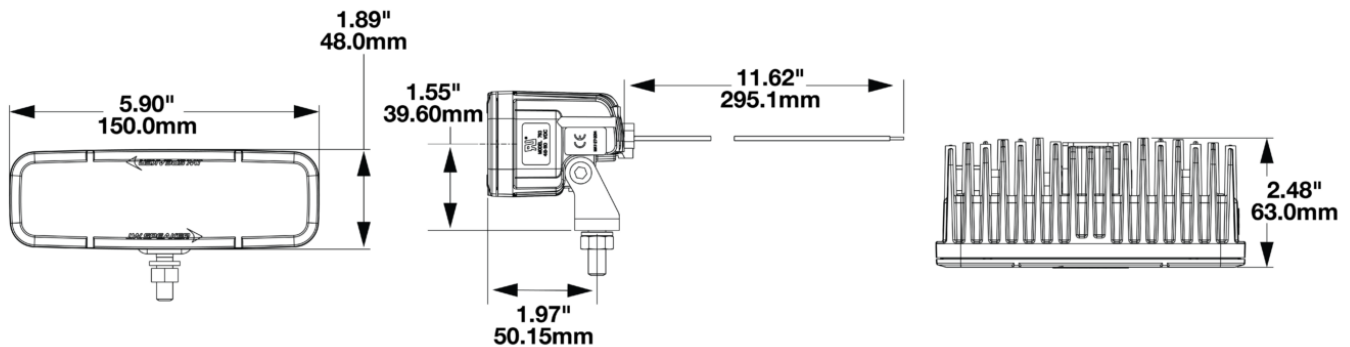

LED Safety Lights - Model 793

PRODUCT INFORMATION

Description	48-110V Blue Stripe Zone Light, Short Bracket
Height	48.00 mm / 1.89 in
Width	150.00 mm / 5.91 in
Depth	63.00 mm / 2.48 in
Shape	Rectangular
Outer Lens Material	Polycarbonate
Outer Lens Color	Clear
Housing Color	Black
Bezel Color	Black
Mounting Hardware Description	(x1) 5/16"-18 x 1.00" Mounting Bolt Bracket
Minimum Operating Temperature	-40 °C / -40 °F
Maximum Operating Temperature	65 °C / 149 °F
Connector or Wiring	Deutsch DT04-2P
Mating Connector	Deutsch DT06-2S with harness included with flying leads
Product Weight	0.79 lbs / 0.36 kgs
Shipping Weight	0.98 lbs / 0.44 kgs

PRODUCT DIMENSIONS

ELECTRICAL SPECIFICATIONS

Input Voltage	48-110V DC
Operating Voltage	38-120V DC
Transient Spike Protection	330V Peak @ 1 HZ-100 Pulses
Black Wire	Ground
Red Wire	Power
Current Draw	0.350A @ 48V DC 0.409A @ 60V DC 0.350A @ 72V DC 0.407A @ 80V DC

LED Safety Lights - Model 793

PHOTOMETRIC SPECIFICATIONS

Raw Lumen Output	496
Effective Lumen Output	110
Candela Output	1,200
Beam Pattern(s)	Warning - Keep Out Zone

APPLICATIONS

PRODUCT WARNINGS

For California residents: