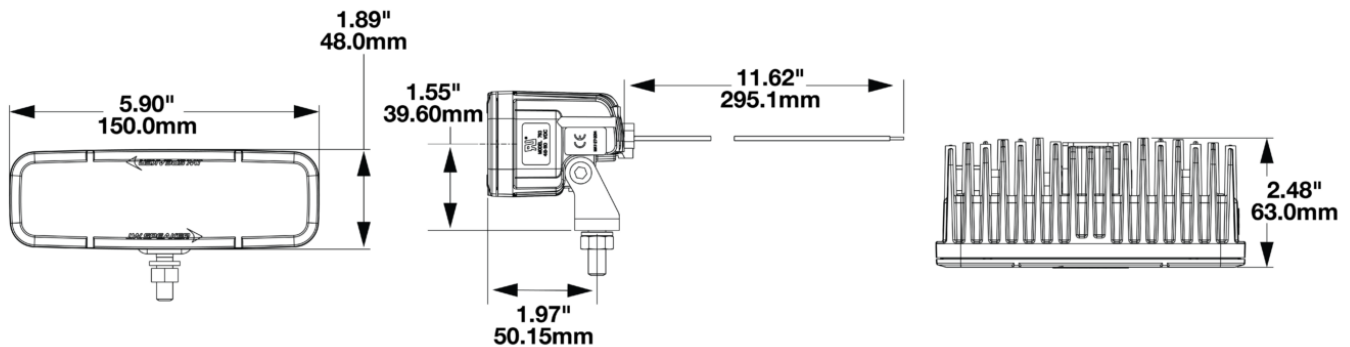

LED Safety Lights - Model 793

PRODUCT INFORMATION

Description	48-110V Blue Stripe Zone Light, Short Bracket
Height	48.00 mm / 1.89 in
Width	150.00 mm / 5.91 in
Depth	63.00 mm / 2.48 in
Shape	Rectangular
Outer Lens Material	Polycarbonate
Outer Lens Color	Clear
Housing Color	Black
Bezel Color	Black
Mounting Hardware Description	(x1) 5/16"-18 x 1.00" Mounting Bolt Bracket
Minimum Operating Temperature	-40 °C / -40 °F
Maximum Operating Temperature	65 °C / 149 °F
Connector or Wiring	Deutsch DT04-2P
Mating Connector	Deutsch DT06-2S with harness included with flying leads
Product Weight	0.79 lbs / 0.36 kgs
Shipping Weight	0.98 lbs / 0.44 kgs

PRODUCT DIMENSIONS

ELECTRICAL SPECIFICATIONS

Input Voltage	48-110V DC
Operating Voltage	38-120V DC
Transient Spike Protection	330V Peak @ 1 HZ-100 Pulses
Black Wire	Ground
Red Wire	Power
Current Draw	0.350A @ 48V DC 0.409A @ 60V DC 0.350A @ 72V DC 0.407A @ 80V DC

LED Safety Lights - Model 793

PHOTOMETRIC SPECIFICATIONS

Raw Lumen Output 496
Effective Lumen Output 110
Candela Output 1,200
Beam Pattern(s) Warning - Keep Out Zone

APPLICATIONS

PRODUCT WARNINGS

For California residents: