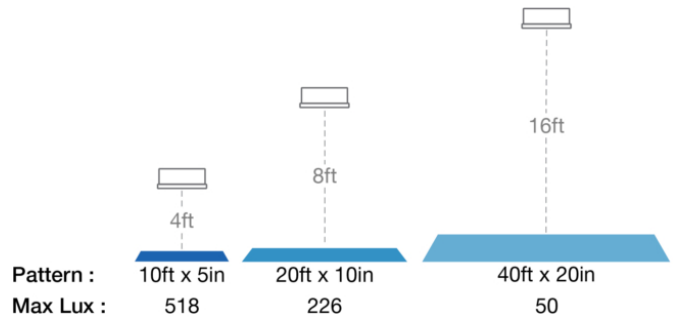

LED Safety Lights - Model 793

PHOTOMETRIC SPECIFICATIONS

Raw Lumen Output 496
Effective Lumen Output 110
Candela Output 1,200
Beam Pattern(s) Warning - Keep Out Zone

APPLICATIONS

PRODUCT WARNINGS

For California residents: