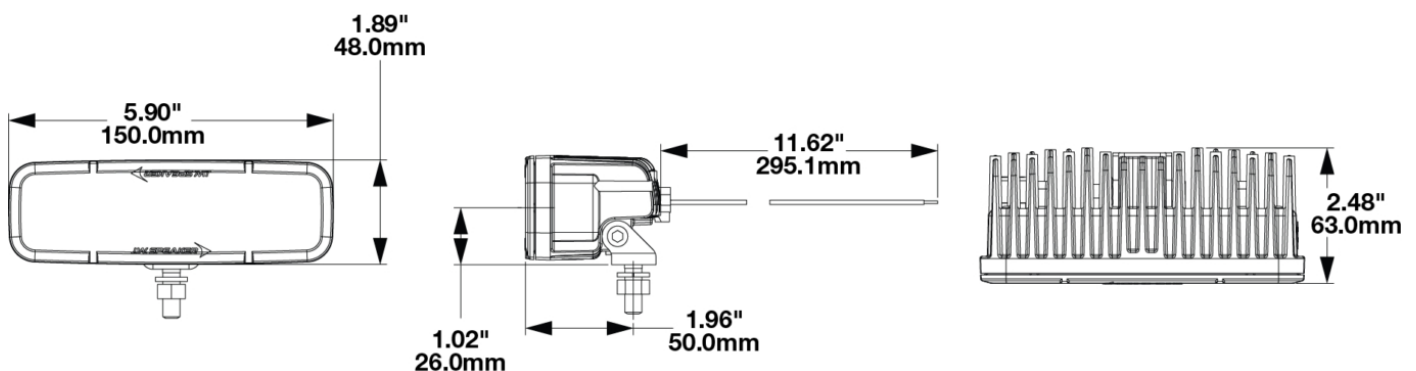

PRODUCT DIMENSIONS

Print date: 2024-11-10

© 2024 J.W. Speaker Corporation • Germantown, WI U.S.A.
www.jwspeaker.com • speaker@jwspeaker.com • 262.251.6660

J.W. SPEAKER
Engineered. Lighting. Solutions.