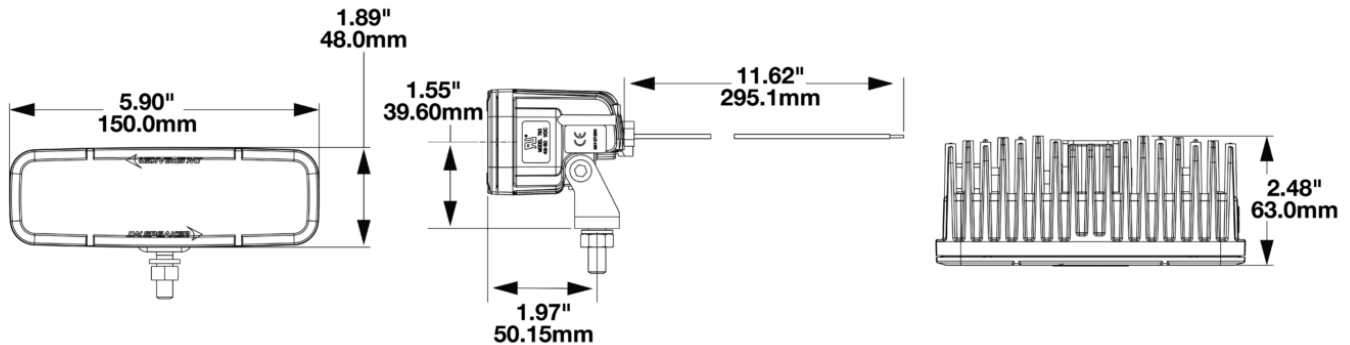

LED Safety Lights - Model 793

PRODUCT INFORMATION

Description	48-110V LED Red Stripe Zone Light, Short Bracket
Height	48.00 mm / 1.89 in
Width	150.00 mm / 5.91 in
Depth	63.00 mm / 2.48 in
Shape	Rectangular
Outer Lens Material	Polycarbonate
Outer Lens Color	Clear
Housing Color	Black
Bezel Color	Black
Mounting Hardware Description	(x1) 5/16"-18 x 1.00" Mounting Bolt Bracket
Minimum Operating Temperature	-40 °C / -40 °F
Maximum Operating Temperature	65 °C / 149 °F
Connector or Wiring	Deutsch DT04-2P
Mating Connector	Deutsch DT06-2S with harness included with flying leads
Product Weight	0.79 lbs / 0.36 kgs
Shipping Weight	0.98 lbs / 0.44 kgs

PRODUCT DIMENSIONS

ELECTRICAL SPECIFICATIONS

Input Voltage	48-110V DC
Operating Voltage	38-120V DC
Transient Spike Protection	330V Peak @ 1 HZ-100 Pulses
Black Wire	Ground
Red Wire	Power
Current Draw	0.350A @ 48V DC 0.409A @ 60V DC 0.350A @ 72V DC 0.407A @ 80V DC

LED Safety Lights - Model 793

PHOTOMETRIC SPECIFICATIONS

Raw Lumen Output	1,130
Effective Lumen Output	317
Candela Output	3,150
Beam Pattern(s)	Warning - Keep Out Zone

APPLICATIONS

PRODUCT WARNINGS

For California residents: