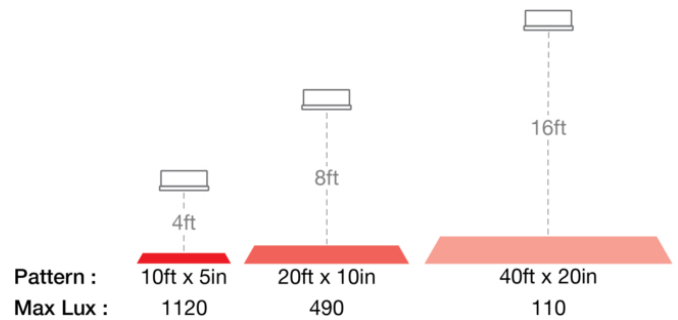

LED Safety Lights - Model 793

PRODUCT INFORMATION

Description	48-110V LED Red Stripe Zone Light, Short Bracket
Height	48.00 mm / 1.89 in
Width	150.00 mm / 5.91 in
Depth	63.00 mm / 2.48 in
Shape	Rectangular
Outer Lens Material	Polycarbonate
Outer Lens Color	Clear
Housing Color	Black
Bezel Color	Black
Mounting Hardware Description	(x1) 5/16"-18 x 1.00" Mounting Bolt Bracket
Minimum Operating Temperature	-40 °C / -40 °F
Maximum Operating Temperature	65 °C / 149 °F
Connector or Wiring	Deutsch DT04-2P
Mating Connector	Deutsch DT06-2S with harness included with flying leads
Product Weight	0.79 lbs / 0.36 kgs
Shipping Weight	0.98 lbs / 0.44 kgs

J.W. SPEAKER
Engineered. Lighting. Solutions.

LED Safety Lights - Model 793

PHOTOMETRIC SPECIFICATIONS

Raw Lumen Output	1,130
Effective Lumen Output	317
Candela Output	3,150
Beam Pattern(s)	Warning - Keep Out Zone