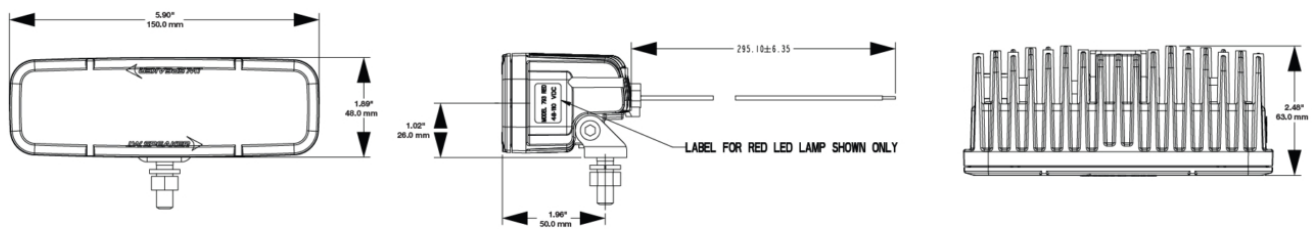

LED Safety Lights - Model 793

PRODUCT INFORMATION

Description	48-110V LED Red Stripe Zone Light
Height	48.00 mm / 1.89 in
Width	150.00 mm / 5.91 in
Depth	63.00 mm / 2.48 in
Shape	Rectangular
Outer Lens Material	Polycarbonate
Outer Lens Color	Clear
Housing Material	Aluminum
Housing Color	Black
Bezel Color	Black
Mounting Hardware Description	(x1) 5/16"-18 x 1.00" Mounting Bolt Bracket
Mounting Type	Pedestal
Minimum Operating Temperature	-40 °C / -40 °F
Maximum Operating Temperature	65 °C / 149 °F
Connector or Wiring	Deutsch DT04-2P
Mating Connector	Deutsch DT06-2S with harness included with flying leads
Product Weight	0.79 lbs / 0.36 kgs
Shipping Weight	0.98 lbs / 0.44 kgs

PRODUCT DIMENSIONS

ELECTRICAL SPECIFICATIONS

Input Voltage	48-110V DC
Operating Voltage	38-120V DC
Transient Spike Protection	330V Peak @ 1 HZ-100 Pulses
Black Wire	Ground
Red Wire	Power
Current Draw	0.350A @ 48V DC 0.409A @ 60V DC 0.350A @ 72V DC 0.407A @ 80V DC

J.W. SPEAKER
Engineered. Lighting. Solutions.

LED Safety Lights - Model 793

PHOTOMETRIC SPECIFICATIONS

Raw Lumen Output	1,130
Effective Lumen Output	317
Candela Output	3,150
Beam Pattern(s)	Warning - Keep Out Zone