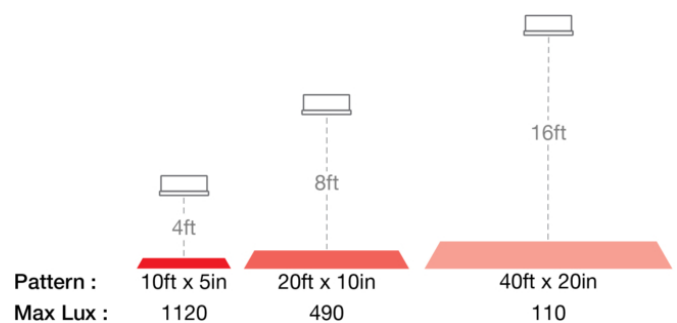

LED Safety Lights - Model 793

PRODUCT INFORMATION

Description	48-110V LED Red Stripe Zone Light, Short Bracket
Height	48.00 mm / 1.89 in
Width	150.00 mm / 5.91 in
Depth	63.00 mm / 2.48 in
Shape	Rectangular
Outer Lens Material	Polycarbonate
Outer Lens Color	Clear
Housing Material	Aluminum
Housing Color	Black
Bezel Color	Black
Mounting Hardware Description	(x1) 5/16"-18 x 1.00" Mounting Bolt Bracket
Mounting Type	Pedestal
Minimum Operating Temperature	-40 °C / -40 °F
Maximum Operating Temperature	65 °C / 149 °F
Connector or Wiring	Deutsch DT04-2P
Mating Connector	Deutsch DT06-2S with harness included with flying leads
Product Weight	0.79 lbs / 0.36 kgs
Shipping Weight	0.98 lbs / 0.44 kgs

REGULATORY STANDARDS COMPLIANCE

Buy America Standards
IEC IP69K

Eco Friendly
UL Recognized

PHOTOMETRIC SPECIFICATIONS

Raw Lumen Output	1,130
Effective Lumen Output	317
Candela Output	3,150
Beam Pattern(s)	Warning - Keep Out Zone