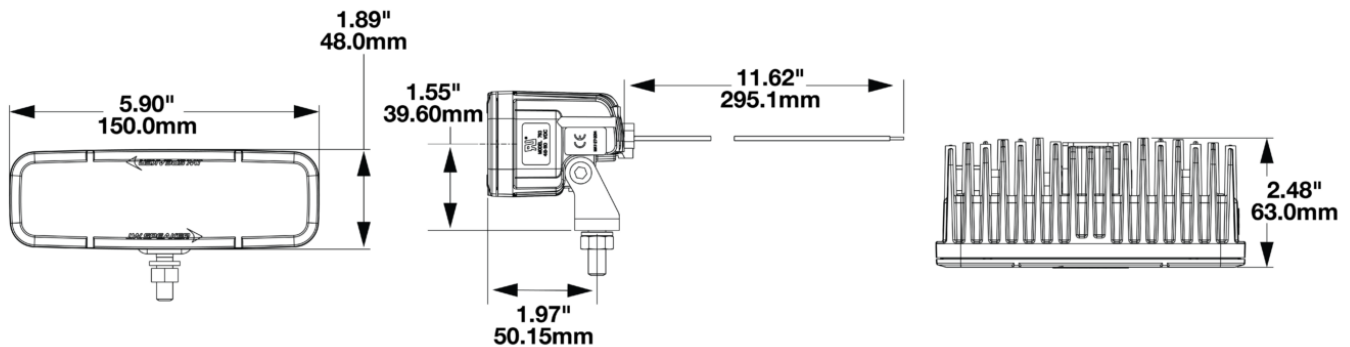

LED Safety Lights - Model 793

PRODUCT INFORMATION

Description	48-110V LED Red Stripe Zone Light, Short Bracket
Height	48.00 mm / 1.89 in
Width	150.00 mm / 5.91 in
Depth	63.00 mm / 2.48 in
Shape	Rectangular
Outer Lens Material	Polycarbonate
Outer Lens Color	Clear
Housing Color	Black
Bezel Color	Black
Mounting Hardware Description	(x1) 5/16"-18 x 1.00" Mounting Bolt Bracket
Minimum Operating Temperature	-40 °C / -40 °F
Maximum Operating Temperature	65 °C / 149 °F
Connector or Wiring	Deutsch DT04-2P
Mating Connector	Deutsch DT06-2S with harness included with flying leads
Product Weight	0.79 lbs / 0.36 kgs
Shipping Weight	0.98 lbs / 0.44 kgs

PRODUCT DIMENSIONS

ELECTRICAL SPECIFICATIONS

Input Voltage	48-110V DC
Operating Voltage	38-120V DC
Transient Spike Protection	330V Peak @ 1 HZ-100 Pulses
Black Wire	Ground
Red Wire	Power
Current Draw	0.350A @ 48V DC 0.409A @ 60V DC 0.350A @ 72V DC 0.407A @ 80V DC

J.W. SPEAKER
Engineered. Lighting. Solutions.

LED Safety Lights - Model 793

PHOTOMETRIC SPECIFICATIONS

Raw Lumen Output	1,130
Effective Lumen Output	317
Candela Output	3,150
Beam Pattern(s)	Warning - Keep Out Zone