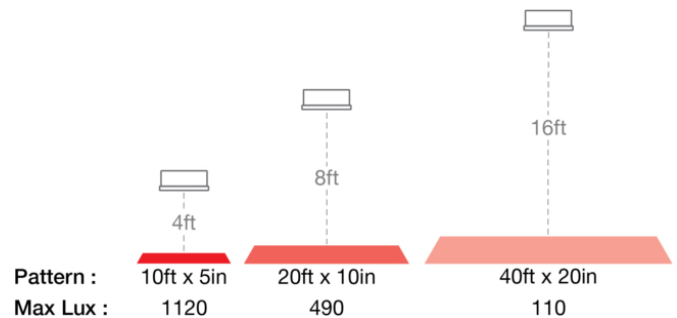

LED Safety Lights - Model 793

PHOTOMETRIC SPECIFICATIONS

Raw Lumen Output	1,130
Effective Lumen Output	317
Candela Output	3,150
Beam Pattern(s)	Warning - Keep Out Zone