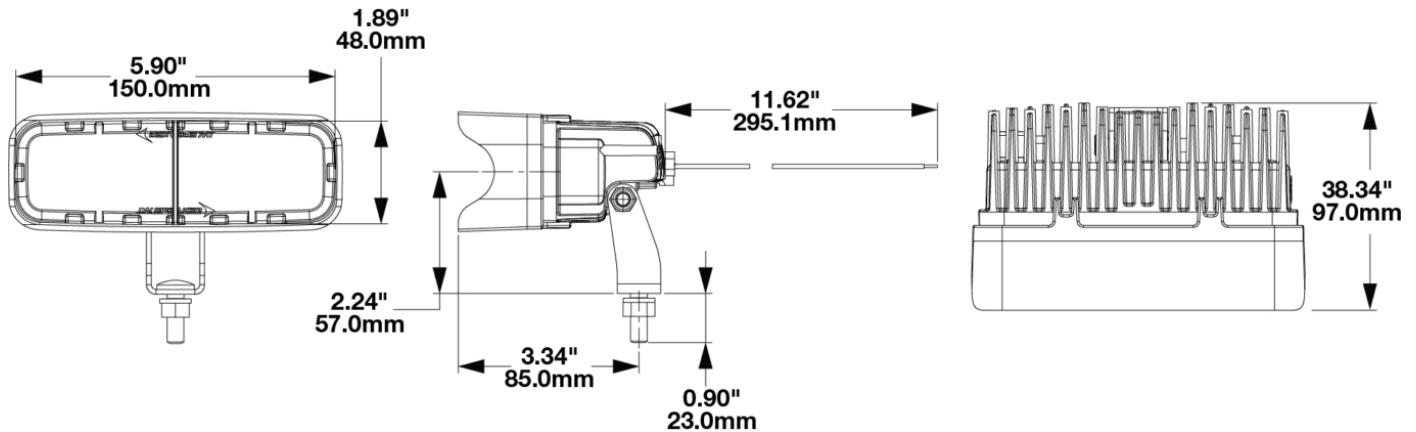

LED Safety Lights - Model 793

PRODUCT INFORMATION

Description	12-36V Red Stripe with Shroud, Long Bracket
Height	48.00 mm / 1.89 in
Width	150.00 mm / 5.91 in
Depth	97.00 mm / 3.82 in
Shape	Rectangular
Outer Lens Material	Polycarbonate
Outer Lens Color	Clear
Housing Material	Aluminum
Housing Color	Black
Bezel Color	Black
Mounting Hardware Description	(x1) 5/16"-18 x 1.00" Mounting Bolt Bracket
Mounting Type	Pedestal
Minimum Operating Temperature	-40 °C / -40 °F
Maximum Operating Temperature	65 °C / 149 °F
Connector or Wiring	Deutsch DT04-2P
Mating Connector	Deutsch DT06-2S with harness included with flying leads
Product Weight	0.90 lbs / 0.41 kgs
Shipping Weight	1.09 lbs / 0.49 kgs

PRODUCT DIMENSIONS

ELECTRICAL SPECIFICATIONS

Input Voltage	12-36 V
Operating Voltage	10-45 V
Current Draw	1.6A @ 12V .6A @ 24V .57A @ 36V

REGULATORY STANDARDS COMPLIANCE

IEC IP69K

PHOTOMETRIC SPECIFICATIONS