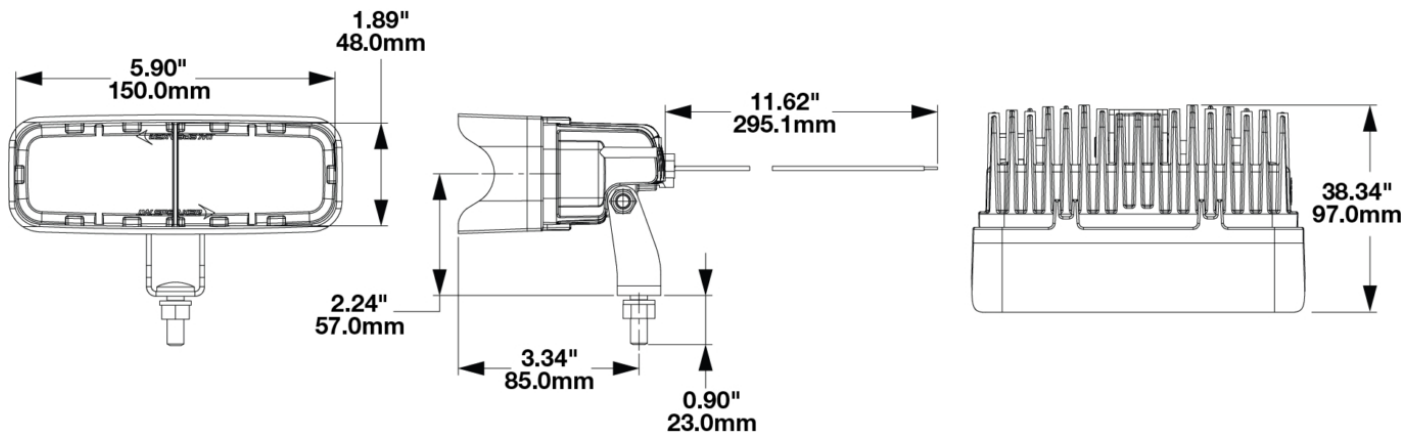

LED Safety Lights - Model 793

PRODUCT INFORMATION

Description	12-36V Red Stripe with Shroud, Long Bracket
Height	48.00 mm / 1.89 in
Width	150.00 mm / 5.91 in
Depth	97.00 mm / 3.82 in
Shape	Rectangular
Outer Lens Material	Polycarbonate
Outer Lens Color	Clear
Housing Material	Aluminum
Housing Color	Black
Bezel Color	Black
Mounting Hardware Description	(x1) 5/16"-18 x 1.00" Mounting Bolt Bracket
Mounting Type	Pedestal
Minimum Operating Temperature	-40 °C / -40 °F
Maximum Operating Temperature	65 °C / 149 °F
Connector or Wiring	Deutsch DT04-2P
Mating Connector	Deutsch DT06-2S with harness included with flying leads
Product Weight	0.90 lbs / 0.41 kgs
Shipping Weight	1.09 lbs / 0.49 kgs

PRODUCT DIMENSIONS

ELECTRICAL SPECIFICATIONS

Input Voltage	12-36 V
Operating Voltage	10-45 V
Current Draw	1.6A @ 12V .6A @ 24V .57A @ 36V

REGULATORY STANDARDS COMPLIANCE

Buy America Standards
IEC IP69K

Eco Friendly