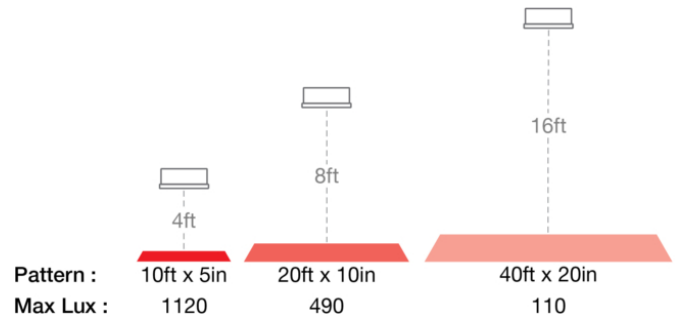

LED Safety Lights - Model 793

PHOTOMETRIC SPECIFICATIONS

Beam Pattern(s) Warning - Keep Out Zone