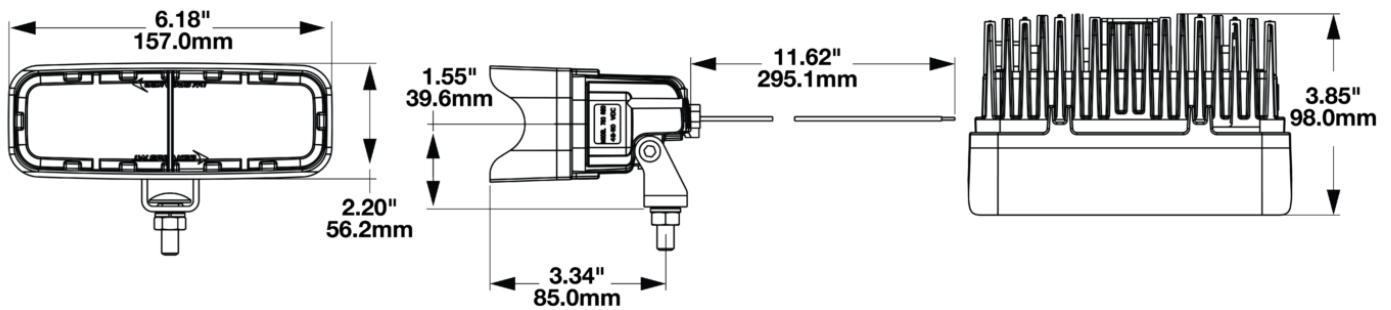

LED Safety Lights - Model 793

PRODUCT INFORMATION

Description	12-36V LED Red Stripe Zone Light with Shroud
Height	56.00 mm / 2.2 in
Width	157.00 mm / 6.18 in
Depth	97.00 mm / 3.82 in
Shape	Rectangular
Outer Lens Material	Polycarbonate
Outer Lens Color	Clear
Housing Color	Black
Bezel Color	Black
Mounting Hardware Description	(x1) 5/16"-18 x 1.00" Mounting Bolt Bracket
Minimum Operating Temperature	-40 °C / -40 °F
Maximum Operating Temperature	65 °C / 149 °F
Connector or Wiring	Deutsch DT04-2P
Mating Connector	Deutsch DT06-2S with harness included with flying leads
Product Weight	0.90 lbs / 0.41 kgs
Shipping Weight	1.25 lbs / 0.57 kgs

PRODUCT DIMENSIONS

ELECTRICAL SPECIFICATIONS

Input Voltage	12-36V DC
Operating Voltage	10-45V DC
Transient Spike Protection	330V Peak @ 1 HZ-100 Pulses
Black Wire	Ground
Red Wire	Power
Current Draw	1.60A @ 12V DC 0.60A @ 24V DC 0.57A @ 36V DC

J.W. SPEAKER
Engineered. Lighting. Solutions.

LED Safety Lights - Model 793

PHOTOMETRIC SPECIFICATIONS

Raw Lumen Output	1,130
Effective Lumen Output	317
Candela Output	3,150
Beam Pattern(s)	Warning - Keep Out Zone