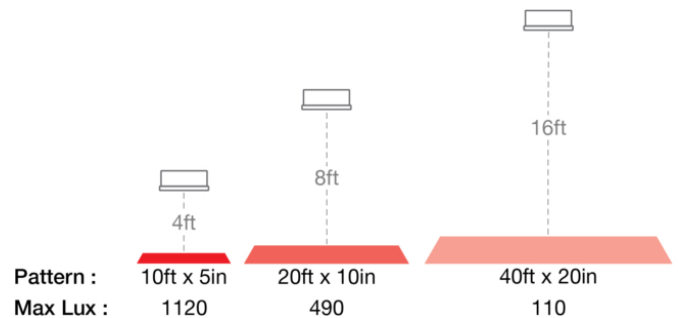

LED Safety Lights - Model 793

PRODUCT INFORMATION

Description	12-36V LED Red Stripe Zone Light with Shroud
Height	48.00 mm / 1.89 in
Width	150.00 mm / 5.91 in
Depth	97.00 mm / 3.82 in
Shape	Rectangular
Outer Lens Material	Polycarbonate
Outer Lens Color	Clear
Housing Material	Aluminum
Housing Color	Black
Bezel Color	Black
Mounting Hardware Description	(x1) 5/16"-18 x 1.00" Mounting Bolt Bracket
Mounting Type	Pedestal
Minimum Operating Temperature	-40 °C / -40 °F
Maximum Operating Temperature	65 °C / 149 °F
Connector or Wiring	Deutsch DT04-2P
Mating Connector	Deutsch DT06-2S with harness included with flying leads
Product Weight	0.90 lbs / 0.41 kgs
Shipping Weight	1.25 lbs / 0.57 kgs

J.W. SPEAKER
Engineered. Lighting. Solutions.

LED Safety Lights - Model 793

PHOTOMETRIC SPECIFICATIONS

Raw Lumen Output	1,130
Effective Lumen Output	317
Candela Output	3,150
Beam Pattern(s)	Warning - Keep Out Zone