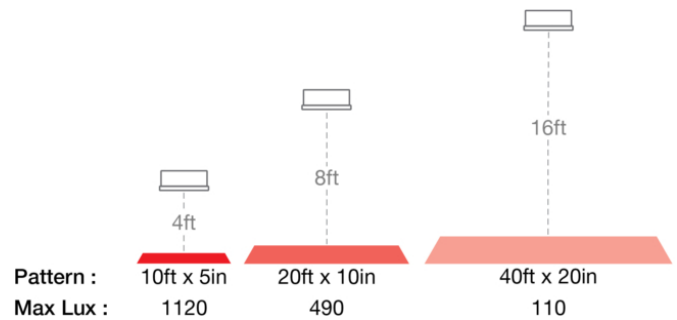

LED Safety Lights - Model 793

PRODUCT INFORMATION

Description	12-36V LED Red Stripe Zone Light with Shroud
Height	56.00 mm / 2.2 in
Width	157.00 mm / 6.18 in
Depth	97.00 mm / 3.82 in
Shape	Rectangular
Outer Lens Material	Polycarbonate
Outer Lens Color	Clear
Housing Color	Black
Bezel Color	Black
Mounting Hardware Description	(x1) 5/16"-18 x 1.00" Mounting Bolt Bracket
Minimum Operating Temperature	-40 °C / -40 °F
Maximum Operating Temperature	65 °C / 149 °F
Connector or Wiring	Deutsch DT04-2P
Mating Connector	Deutsch DT06-2S with harness included with flying leads
Product Weight	0.90 lbs / 0.41 kgs
Shipping Weight	1.25 lbs / 0.57 kgs

J.W. SPEAKER
Engineered. Lighting. Solutions.

LED Safety Lights - Model 793

PHOTOMETRIC SPECIFICATIONS

Raw Lumen Output	1,130
Effective Lumen Output	317
Candela Output	3,150
Beam Pattern(s)	Warning - Keep Out Zone