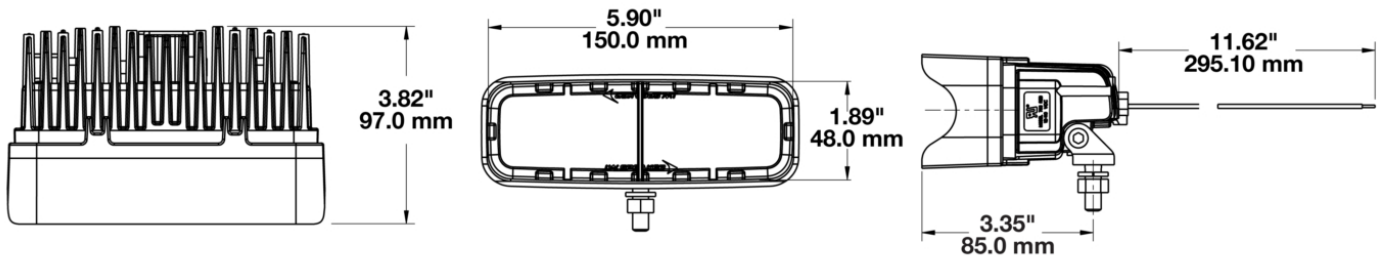

LED Safety Lights - Model 793

PRODUCT DIMENSIONS

ELECTRICAL SPECIFICATIONS

Input Voltage	12-110V DC
Operating Voltage	9-125V DC
Transient Spike Protection	330V Peak @ 1 HZ-100 Pulses
Black Wire	Ground
Red Wire	Power
Current Draw	1.60A @ 12V DC 0.60A @ 24V DC 0.52A @ 48V DC 0.40A @ 80V DC 0.38A @ 110V DC

Print date: 2018-06-19

© 2018 J.W. Speaker Corporation • Germantown, WI U.S.A.
www.jwspeaker.com • speaker@jwspeaker.com • 262.251.6660