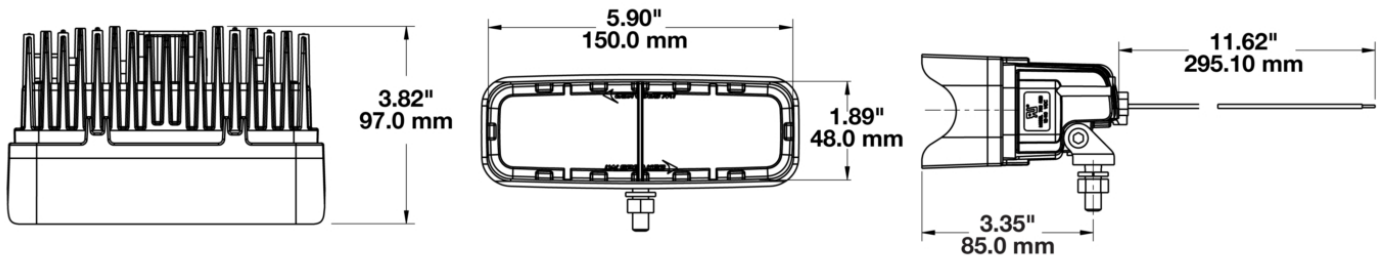

LED Safety Lights - Model 793

PRODUCT INFORMATION

Description	12-36V LED Red Stripe Zone Light with Shroud
Height	48.00 mm / 1.89 in
Width	150.00 mm / 5.91 in
Depth	97.00 mm / 3.82 in
Shape	Rectangular
Outer Lens Material	Polycarbonate
Outer Lens Color	Clear
Housing Material	Aluminum
Housing Color	Black
Bezel Color	Black
Mounting Hardware Description	(x1) 5/16"-18 x 1.00" Mounting Bolt Bracket
Mounting Type	Pedestal
Minimum Operating Temperature	-40 °C / -40 °F
Maximum Operating Temperature	65 °C / 149 °F
Connector or Wiring	Deutsch DT04-2P
Mating Connector	Deutsch DT06-2S with harness included with flying leads
Product Weight	0.90 lbs / 0.41 kgs
Shipping Weight	1.25 lbs / 0.57 kgs

PRODUCT DIMENSIONS

ELECTRICAL SPECIFICATIONS

Input Voltage	12-36V DC
Operating Voltage	10-45V DC
Transient Spike Protection	330V Peak @ 1 HZ-100 Pulses
Black Wire	Ground
Red Wire	Power
Current Draw	1.60A @ 12V DC 0.60A @ 24V DC 0.57A @ 36V DC

J.W. SPEAKER
Engineered. Lighting. Solutions.

LED Safety Lights - Model 793

PHOTOMETRIC SPECIFICATIONS

Raw Lumen Output	1,130
Effective Lumen Output	317
Candela Output	3,150
Beam Pattern(s)	Warning - Keep Out Zone