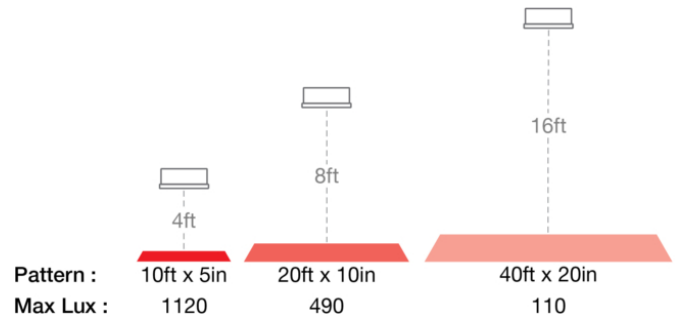

LED Safety Lights - Model 793

PRODUCT INFORMATION

Description	12-36V LED Red Stripe Zone Light with Shroud
Height	56.00 mm / 2.2 in
Width	157.00 mm / 6.18 in
Depth	97.00 mm / 3.82 in
Shape	Rectangular
Outer Lens Material	Polycarbonate
Outer Lens Color	Clear
Housing Color	Black
Bezel Color	Black
Mounting Hardware Description	(x1) 5/16"-18 x 1.00" Mounting Bolt Bracket
Minimum Operating Temperature	-40 °C / -40 °F
Maximum Operating Temperature	65 °C / 149 °F
Connector or Wiring	Deutsch DT04-2P
Mating Connector	Deutsch DT06-2S with harness included with flying leads
Product Weight	0.90 lbs / 0.41 kgs
Shipping Weight	1.25 lbs / 0.57 kgs

J.W. SPEAKER
Engineered. Lighting. Solutions.

LED Safety Lights - Model 793

PHOTOMETRIC SPECIFICATIONS

Raw Lumen Output	1,130
Effective Lumen Output	317
Candela Output	3,150
Beam Pattern(s)	Warning - Keep Out Zone