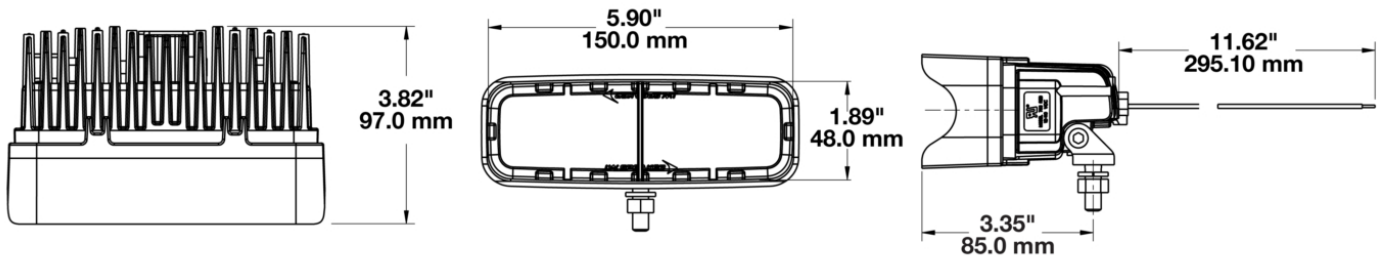

LED Safety Lights - Model 793

PRODUCT INFORMATION

Description	12-110V LED Red Stripe Zone Light with Shroud
Height	48.00 mm / 1.89 in
Width	150.00 mm / 5.91 in
Depth	97.00 mm / 3.82 in
Shape	Rectangular
Outer Lens Material	Polycarbonate
Outer Lens Color	Clear
Housing Material	Aluminum
Housing Color	Black
Bezel Color	Black
Mounting Hardware Description	(x1) 5/16"-18 x 1.00" Mounting Bolt Bracket
Mounting Type	Pedestal
Minimum Operating Temperature	-40 °C / -40 °F
Maximum Operating Temperature	65 °C / 149 °F
Connector or Wiring	Deutsch DT04-2P
Mating Connector	Deutsch DT06-2S with harness included with flying leads
Product Weight	0.97 lbs / 0.44 kgs
Shipping Weight	1.25 lbs / 0.57 kgs

PRODUCT DIMENSIONS

ELECTRICAL SPECIFICATIONS

Input Voltage	12-110V DC
Operating Voltage	9-125V DC
Transient Spike Protection	330V Peak @ 1 HZ-100 Pulses
Black Wire	Ground
Red Wire	Power
Current Draw	1.60A @ 12V DC 0.60A @ 24V DC 0.52A @ 48V DC 0.40A @ 80V DC 0.38A @ 110V DC

Eco Friendly
IEC IP69K
UL Recognized

PHOTOMETRIC SPECIFICATIONS

Raw Lumen Output 1,130
Effective Lumen Output 317
Candela Output 3,150
Beam Pattern(s) Warning - Keep Out Zone

APPLICATIONS

Print date: 2018-06-19