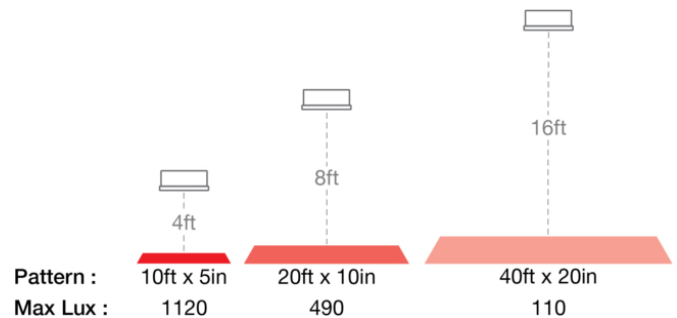

LED Safety Lights - Model 793

PRODUCT INFORMATION

Description	12-36V LED Red Stripe Zone Light with Shroud
Height	56.00 mm / 2.2 in
Width	157.00 mm / 6.18 in
Depth	97.00 mm / 3.82 in
Shape	Rectangular
Outer Lens Material	Polycarbonate
Outer Lens Color	Clear
Housing Color	Black
Bezel Color	Black
Mounting Hardware Description	(x1) 5/16"-18 x 1.00" Mounting Bolt Bracket
Minimum Operating Temperature	-40 °C / -40 °F
Maximum Operating Temperature	65 °C / 149 °F
Connector or Wiring	Deutsch DT04-2P
Mating Connector	Deutsch DT06-2S with harness included with flying leads
Product Weight	0.90 lbs / 0.41 kgs
Shipping Weight	1.25 lbs / 0.57 kgs

LED Safety Lights - Model 793

PHOTOMETRIC SPECIFICATIONS

Raw Lumen Output	1,130
Effective Lumen Output	317
Candela Output	3,150
Beam Pattern(s)	Warning - Keep Out Zone

APPLICATIONS

PRODUCT WARNINGS

For California residents: