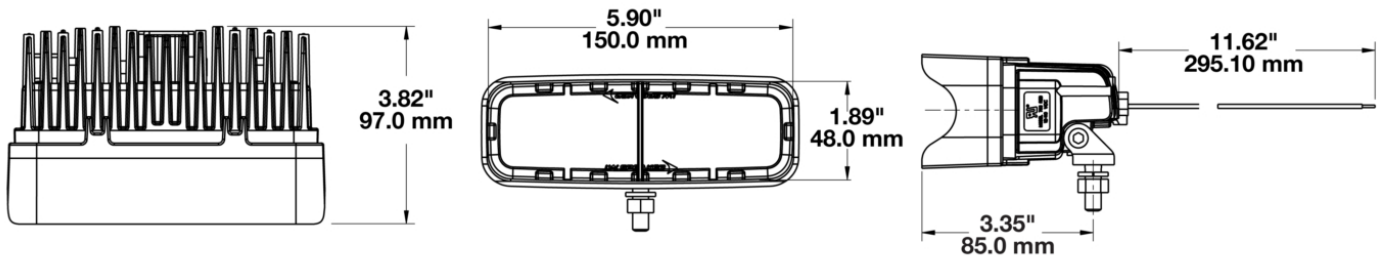

LED Safety Lights - Model 793

PRODUCT INFORMATION

Description	12-90V LED Red Stripe Zone Light with Shroud
Height	48.00 mm / 1.89 in
Width	150.00 mm / 5.91 in
Depth	97.00 mm / 3.82 in
Shape	Rectangular
Outer Lens Material	Polycarbonate
Outer Lens Color	Clear
Housing Material	Aluminum
Housing Color	Black
Bezel Color	Black
Mounting Hardware Description	(x1) 5/16"-18 x 1.00" Mounting Bolt Bracket
Mounting Type	Pedestal
Minimum Operating Temperature	-40 °C / -40 °F
Maximum Operating Temperature	65 °C / 149 °F
Connector or Wiring	Deutsch DT04-2P
Mating Connector	Deutsch DT06-2S with harness included with flying leads
Product Weight	0.90 lbs / 0.41 kgs
Shipping Weight	1.25 lbs / 0.57 kgs

PRODUCT DIMENSIONS

ELECTRICAL SPECIFICATIONS

Input Voltage	12-80V DC
Operating Voltage	9-90V DC
Transient Spike Protection	330V Peak @ 1 HZ-100 Pulses
Black Wire	Ground
Red Wire	Power
Current Draw	1.60A @ 12V DC 0.60A @ 24V DC 0.52A @ 48V DC 0.40A @ 80V DC

Eco Friendly
IEC IP69K
UL Recognized

PHOTOMETRIC SPECIFICATIONS

Raw Lumen Output 1,130
Effective Lumen Output 317
Candela Output 3,150
Beam Pattern(s) Warning - Keep Out Zone

APPLICATIONS

Print date: 2018-11-15