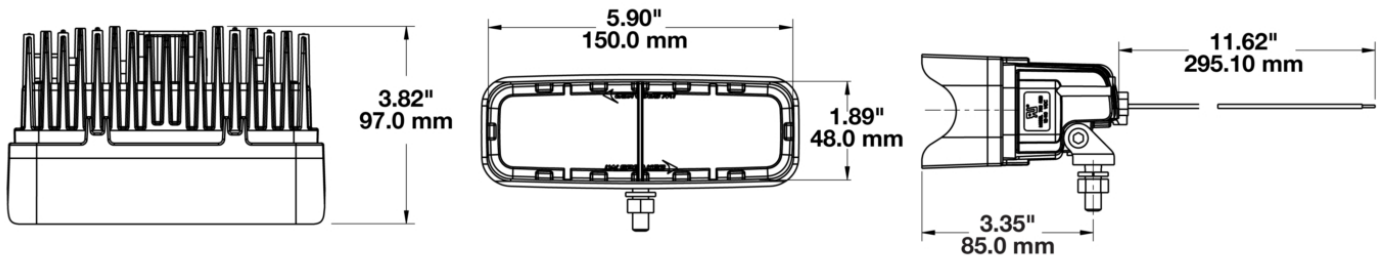

LED Safety Lights - Model 793

PRODUCT INFORMATION

Description	12-90V LED Red Stripe Zone Light with Shroud
Height	48.00 mm / 1.89 in
Width	150.00 mm / 5.91 in
Depth	97.00 mm / 3.82 in
Shape	Rectangular
Outer Lens Material	Polycarbonate
Outer Lens Color	Clear
Housing Material	Aluminum
Housing Color	Black
Bezel Color	Black
Mounting Hardware Description	(x1) 5/16"-18 x 1.00" Mounting Bolt Bracket
Mounting Type	Pedestal
Minimum Operating Temperature	-40 °C / -40 °F
Maximum Operating Temperature	65 °C / 149 °F
Connector or Wiring	Deutsch DT04-2P
Mating Connector	Deutsch DT06-2S with harness included with flying leads
Product Weight	0.90 lbs / 0.41 kgs
Shipping Weight	1.25 lbs / 0.57 kgs

PRODUCT DIMENSIONS

ELECTRICAL SPECIFICATIONS

Input Voltage	12-80V DC
Operating Voltage	9-90V DC
Transient Spike Protection	330V Peak @ 1 HZ-100 Pulses
Black Wire	Ground
Red Wire	Power
Current Draw	1.60A @ 12V DC 0.60A @ 24V DC 0.52A @ 48V DC 0.40A @ 80V DC

Eco Friendly
IEC IP69K
UL Recognized

PHOTOMETRIC SPECIFICATIONS

Raw Lumen Output 1,130
Effective Lumen Output 317
Candela Output 3,150
Beam Pattern(s) Warning - Keep Out Zone

APPLICATIONS

Print date: 2019-02-16