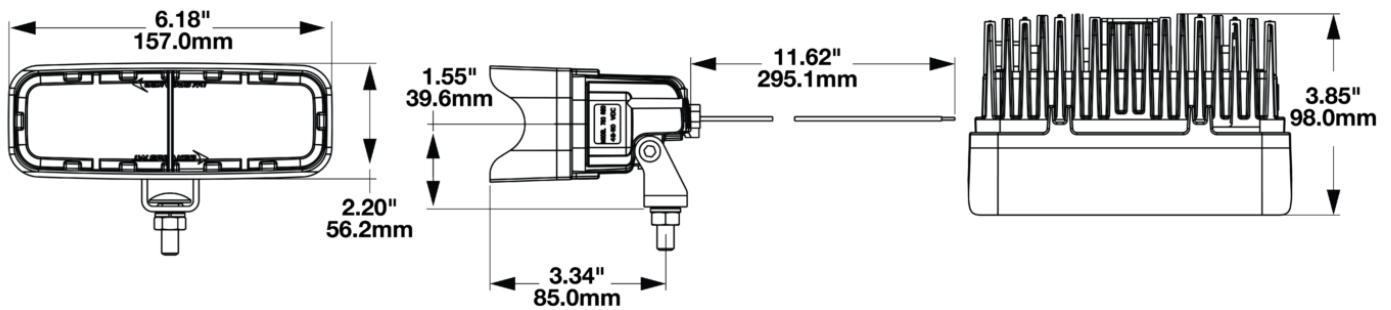

LED Safety Lights - Model 793

PRODUCT INFORMATION

Description	12-36V LED Red Stripe Zone Light with Shroud
Height	56.00 mm / 2.2 in
Width	157.00 mm / 6.18 in
Depth	97.00 mm / 3.82 in
Shape	Rectangular
Outer Lens Material	Polycarbonate
Outer Lens Color	Clear
Housing Color	Black
Bezel Color	Black
Mounting Hardware Description	(x1) 5/16"-18 x 1.00" Mounting Bolt Bracket
Minimum Operating Temperature	-40 °C / -40 °F
Maximum Operating Temperature	65 °C / 149 °F
Connector or Wiring	Deutsch DT04-2P
Mating Connector	Deutsch DT06-2S with harness included with flying leads
Product Weight	0.90 lbs / 0.41 kgs
Shipping Weight	1.25 lbs / 0.57 kgs

PRODUCT DIMENSIONS

ELECTRICAL SPECIFICATIONS

Input Voltage	12-36V DC
Operating Voltage	10-45V DC
Transient Spike Protection	330V Peak @ 1 HZ-100 Pulses
Black Wire	Ground
Red Wire	Power
Current Draw	1.60A @ 12V DC 0.60A @ 24V DC 0.57A @ 36V DC

LED Safety Lights - Model 793

PHOTOMETRIC SPECIFICATIONS

Raw Lumen Output	1,130
Effective Lumen Output	317
Candela Output	3,150
Beam Pattern(s)	Warning - Keep Out Zone

APPLICATIONS

PRODUCT WARNINGS

For California residents: