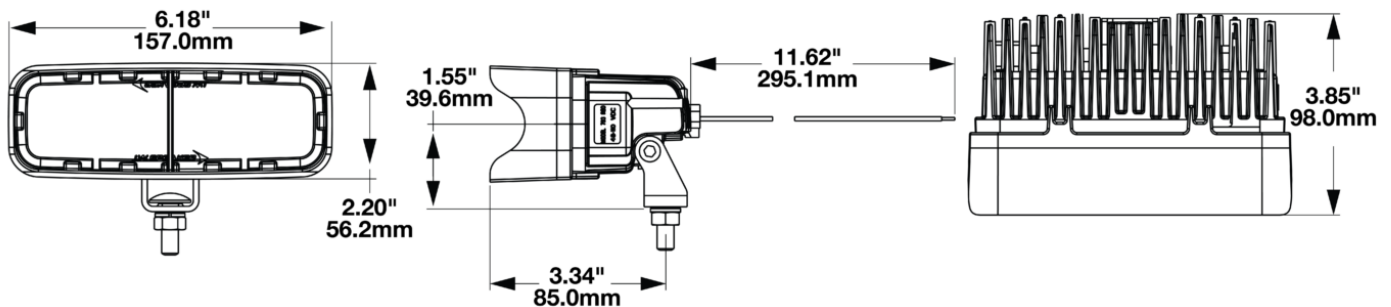

LED Safety Lights - Model 793

PRODUCT INFORMATION

Description	12-36V LED Red Stripe Zone Light with Shroud
Height	56.00 mm / 2.2 in
Width	157.00 mm / 6.18 in
Depth	97.00 mm / 3.82 in
Shape	Rectangular
Outer Lens Material	Polycarbonate
Outer Lens Color	Clear
Housing Color	Black
Bezel Color	Black
Mounting Hardware Description	(x1) 5/16"-18 x 1.00" Mounting Bolt Bracket
Minimum Operating Temperature	-40 °C / -40 °F
Maximum Operating Temperature	65 °C / 149 °F
Connector or Wiring	Deutsch DT04-2P
Mating Connector	Deutsch DT06-2S with harness included with flying leads
Product Weight	0.90 lbs / 0.41 kgs
Shipping Weight	1.25 lbs / 0.57 kgs

PRODUCT DIMENSIONS

ELECTRICAL SPECIFICATIONS

Input Voltage	12-36V DC
Operating Voltage	10-45V DC
Transient Spike Protection	330V Peak @ 1 HZ-100 Pulses
Black Wire	Ground
Red Wire	Power
Current Draw	1.60A @ 12V DC 0.60A @ 24V DC 0.57A @ 36V DC

J.W. SPEAKER
Engineered. Lighting. Solutions.

LED Safety Lights - Model 793

PHOTOMETRIC SPECIFICATIONS

Raw Lumen Output	1,130
Effective Lumen Output	317
Candela Output	3,150
Beam Pattern(s)	Warning - Keep Out Zone