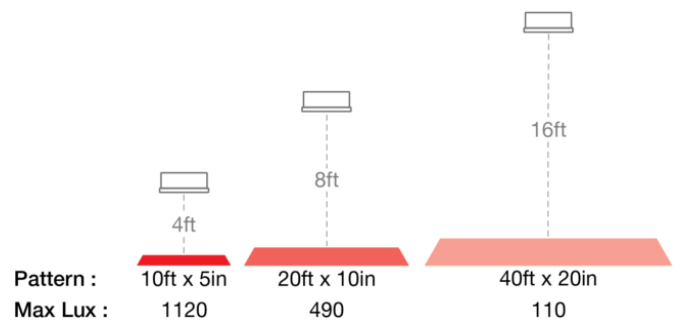

LED Safety Lights - Model 793

PRODUCT INFORMATION

Description	12-90V LED Red Stripe Zone Light with Shroud
Height	48.00 mm / 1.89 in
Width	150.00 mm / 5.91 in
Depth	97.00 mm / 3.82 in
Shape	Rectangular
Outer Lens Material	Polycarbonate
Outer Lens Color	Clear
Housing Material	Aluminum
Housing Color	Black
Bezel Color	Black
Mounting Hardware Description	(x1) 5/16"-18 x 1.00" Mounting Bolt Bracket
Mounting Type	Pedestal
Minimum Operating Temperature	-40 °C / -40 °F
Maximum Operating Temperature	65 °C / 149 °F
Connector or Wiring	Deutsch DT04-2P
Mating Connector	Deutsch DT06-2S with harness included with flying leads
Product Weight	0.90 lbs / 0.41 kgs
Shipping Weight	1.25 lbs / 0.57 kgs

Eco Friendly
IEC IP69K
UL Recognized

PHOTOMETRIC SPECIFICATIONS

Raw Lumen Output 1,130
Effective Lumen Output 317
Candela Output 3,150
Beam Pattern(s) Warning - Keep Out Zone

APPLICATIONS

Print date: 2019-02-16