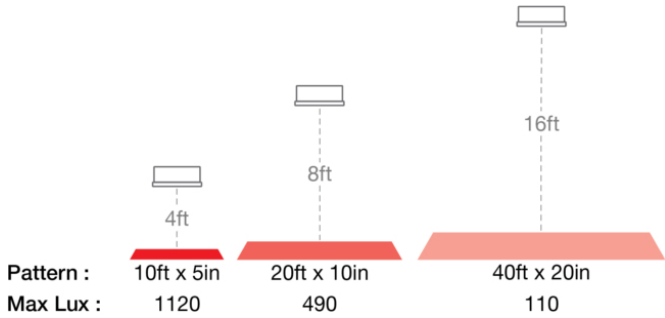

LED Safety Lights - Model 793

PRODUCT INFORMATION

Description	12-90V LED Red Stripe Zone Light with Shroud
Height	48.00 mm / 1.89 in
Width	150.00 mm / 5.91 in
Depth	97.00 mm / 3.82 in
Shape	Rectangular
Outer Lens Material	Polycarbonate
Outer Lens Color	Clear
Housing Material	Aluminum
Housing Color	Black
Bezel Color	Black
Mounting Hardware Description	(x1) 5/16"-18 x 1.00" Mounting Bolt Bracket
Mounting Type	Pedestal
Minimum Operating Temperature	-40 °C / -40 °F
Maximum Operating Temperature	65 °C / 149 °F
Connector or Wiring	Deutsch DT04-2P
Mating Connector	Deutsch DT06-2S with harness included with flying leads
Product Weight	0.90 lbs / 0.41 kgs
Shipping Weight	1.25 lbs / 0.57 kgs

Eco Friendly
IEC IP69K
UL Recognized

PHOTOMETRIC SPECIFICATIONS

Raw Lumen Output 1,130
Effective Lumen Output 317
Candela Output 3,150
Beam Pattern(s) Warning - Keep Out Zone

APPLICATIONS

Print date: 2018-11-15