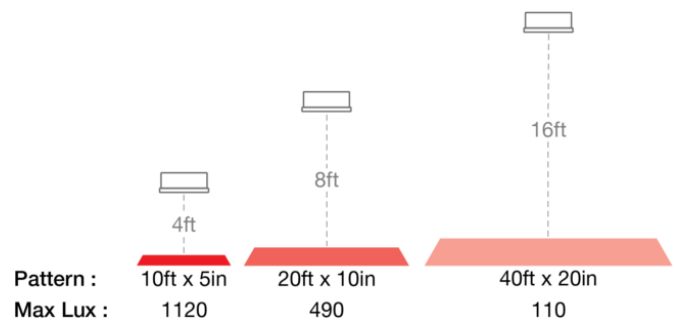

## PRODUCT DIMENSIONS

## PHOTOMETRIC SPECIFICATIONS

**Raw Lumen Output** 1,130  
**Effective Lumen Output** 317  
**Candela Output** 3,150  
**Beam Pattern(s)** Warning - Keep Out Zone