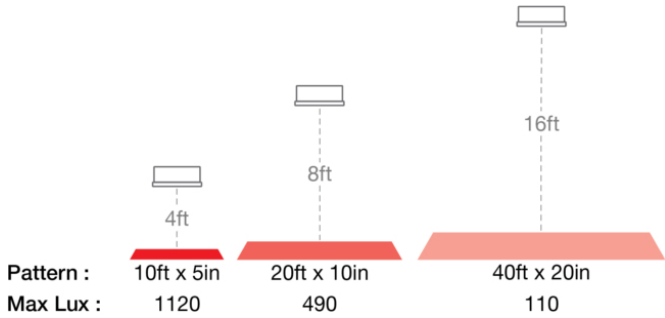

LED Safety Lights - Model 793

PRODUCT INFORMATION

Description	12-110V LED Red Stripe Zone Light with Shroud
Height	48.00 mm / 1.89 in
Width	150.00 mm / 5.91 in
Depth	97.00 mm / 3.82 in
Shape	Rectangular
Outer Lens Material	Polycarbonate
Outer Lens Color	Clear
Housing Material	Aluminum
Housing Color	Black
Bezel Color	Black
Mounting Hardware Description	(x1) 5/16"-18 x 1.00" Mounting Bolt Bracket
Mounting Type	Pedestal
Minimum Operating Temperature	-40 °C / -40 °F
Maximum Operating Temperature	65 °C / 149 °F
Connector or Wiring	Deutsch DT04-2P
Mating Connector	Deutsch DT06-2S with harness included with flying leads
Product Weight	0.97 lbs / 0.44 kgs
Shipping Weight	1.25 lbs / 0.57 kgs

Eco Friendly
IEC IP69K
UL Recognized

PHOTOMETRIC SPECIFICATIONS

Raw Lumen Output 1,130
Effective Lumen Output 317
Candela Output 3,150
Beam Pattern(s) Warning - Keep Out Zone

APPLICATIONS

Print date: 2018-06-19