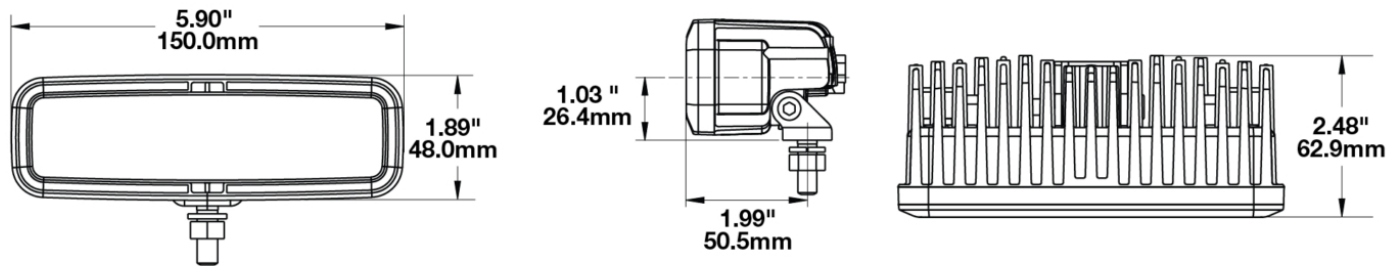

LED Safety Lights - Model 793

PRODUCT INFORMATION

Description	12-90V LED Red Stripe Zone Light (Bulk)
Height	48.00 mm / 1.89 in
Width	150.00 mm / 5.91 in
Depth	63.00 mm / 2.48 in
Shape	Rectangular
Outer Lens Material	Polycarbonate
Outer Lens Color	Clear
Housing Material	Aluminum
Housing Color	Black
Bezel Color	Black
Mounting Hardware Description	(x1) Mounting Bolt Bracket
Mounting Type	Pedestal
Minimum Operating Temperature	-40 °C / -40 °F
Maximum Operating Temperature	65 °C / 149 °F
Connector or Wiring	Deutsch DT04-2P
Mating Connector	Deutsch DT06-2S with harness included with flying leads
Product Weight	0.87 lbs / 0.39 kgs
Shipping Weight	23.20 lbs / 10.52 kgs

PRODUCT DIMENSIONS

ELECTRICAL SPECIFICATIONS

Input Voltage	12-80V DC
Operating Voltage	9-90V DC
Transient Spike Protection	330V Peak @ 1 HZ-100 Pulses
Black Wire	Ground
Red Wire	Power
Current Draw	1.60A @ 12V DC 0.60A @ 24V DC 0.52A @ 48V DC 0.38A @ 80V DC

Eco Friendly
IEC IP69K
UL Recognized

PHOTOMETRIC SPECIFICATIONS

Raw Lumen Output 1130
Effective Lumen Output 317
Candela Output 3150
Beam Pattern(s) Warning - Keep Out Zone

APPLICATIONS

Print date: 2019-03-25