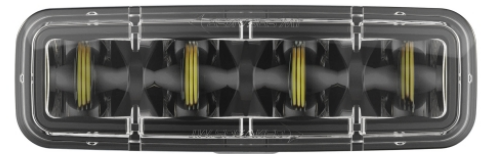

# LED Safety Lights - Model 793

## PRODUCT INFORMATION

<b>Description</b>	12-36V LED Amber Stripe Zone Light
<b>Height</b>	48.00 mm / 1.89 in
<b>Width</b>	150.00 mm / 5.91 in
<b>Depth</b>	63.00 mm / 2.48 in
<b>Shape</b>	Rectangular
<b>Outer Lens Material</b>	Polycarbonate
<b>Outer Lens Color</b>	Clear
<b>Housing Color</b>	Black
<b>Bezel Color</b>	Black
<b>Mounting Hardware Description</b>	(x1) 5/16"-18 x 1.00" Mounting Bolt Bracket
<b>Minimum Operating Temperature</b>	-40 °C / -40 °F
<b>Maximum Operating Temperature</b>	65 °C / 149 °F
<b>Connector or Wiring</b>	Deutsch DT04-2P
<b>Mating Connector</b>	Deutsch DT06-2S with harness included with flying leads
<b>Product Weight</b>	0.79 lbs / 0.36 kgs
<b>Shipping Weight</b>	1.10 lbs / 0.5 kgs