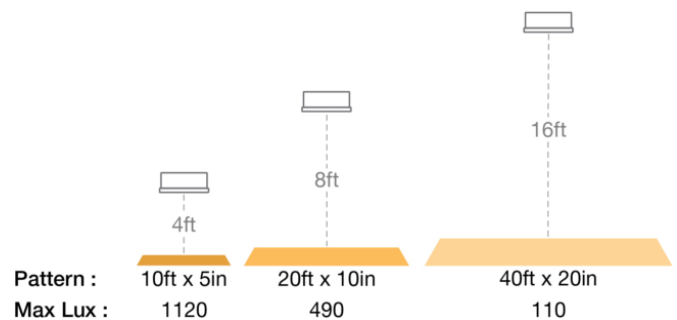

LED Safety Lights - Model 793

PRODUCT INFORMATION

Description	12-110V LED Amber Stripe Zone Light
Height	48.00 mm / 1.89 in
Width	150.00 mm / 5.91 in
Depth	63.00 mm / 2.48 in
Shape	Rectangular
Outer Lens Material	Polycarbonate
Outer Lens Color	Clear
Housing Material	Aluminum
Housing Color	Black
Bezel Color	Black
Mounting Hardware Description	(x1) 5/16"-18 x 1.00" Mounting Bolt Bracket
Mounting Type	Pedestal
Minimum Operating Temperature	-40 °C / -40 °F
Maximum Operating Temperature	65 °C / 149 °F
Connector or Wiring	Deutsch DT04-2P
Mating Connector	Deutsch DT06-2S with harness included with flying leads
Product Weight	0.87 lbs / 0.39 kgs
Shipping Weight	1.10 lbs / 0.5 kgs

Eco Friendly
IEC IP69K
UL Recognized

PHOTOMETRIC SPECIFICATIONS

Raw Lumen Output 1,113
Effective Lumen Output 210
Candela Output 2,200
Beam Pattern(s) Warning - Keep Out Zone

APPLICATIONS

Print date: 2018-08-17