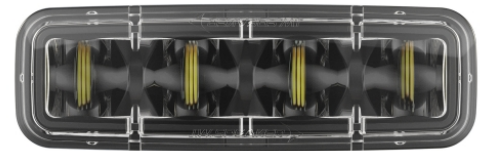

LED Safety Lights - Model 793

PRODUCT INFORMATION

Description	12-110V LED Amber Stripe Zone Light
Height	48.00 mm / 1.89 in
Width	150.00 mm / 5.91 in
Depth	63.00 mm / 2.48 in
Shape	Rectangular
Outer Lens Material	Polycarbonate
Outer Lens Color	Clear
Housing Material	Aluminum
Housing Color	Black
Bezel Color	Black
Mounting Hardware Description	(x1) 5/16"-18 x 1.00" Mounting Bolt Bracket
Mounting Type	Pedestal
Minimum Operating Temperature	-40 °C / -40 °F
Maximum Operating Temperature	65 °C / 149 °F
Connector or Wiring	Deutsch DT04-2P
Mating Connector	Deutsch DT06-2S with harness included with flying leads
Product Weight	0.79 lbs / 0.36 kgs
Shipping Weight	1.10 lbs / 0.5 kgs

PRODUCT DIMENSIONS

ELECTRICAL SPECIFICATIONS

Input Voltage	12-110V DC
Operating Voltage	9-125V DC
Transient Spike Protection	330V Peak @ 1 HZ-100 Pulses
Black Wire	Ground
Red Wire	Power
Current Draw	1.00A @ 12V DC 0.54A @ 24V DC 0.35A @ 48V DC 0.29A @ 80V DC 0.27A @ 110V DC

PHOTOMETRIC SPECIFICATIONS

Raw Lumen Output	1,113
Effective Lumen Output	210
Candela Output	2,200
Beam Pattern(s)	Warning - Keep Out Zone

APPLICATIONS

Print date: 2019-02-16

© 2019 J.W. Speaker Corporation • Germantown, WI U.S.A.
www.jwspeaker.com • speaker@jwspeaker.com • 262.251.6660