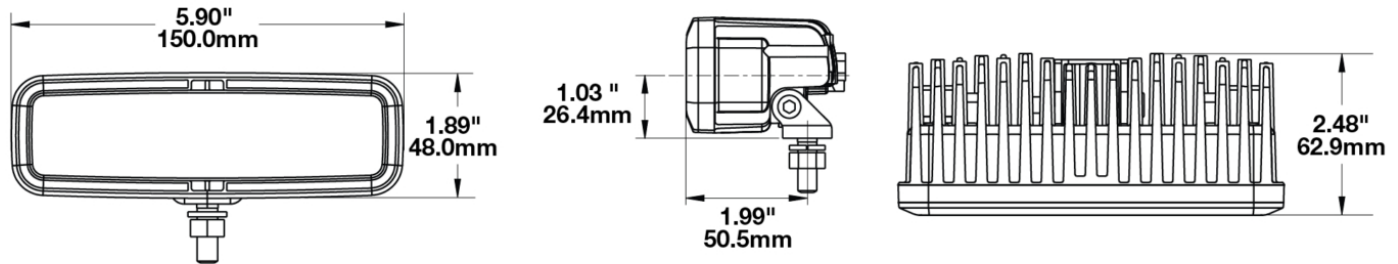

LED Safety Lights - Model 793

PRODUCT INFORMATION

Description	12-110V LED Amber Stripe Zone Light
Height	48.00 mm / 1.89 in
Width	150.00 mm / 5.91 in
Depth	63.00 mm / 2.48 in
Shape	Rectangular
Outer Lens Material	Polycarbonate
Outer Lens Color	Clear
Housing Material	Aluminum
Housing Color	Black
Bezel Color	Black
Mounting Hardware Description	(x1) 5/16"-18 x 1.00" Mounting Bolt Bracket
Mounting Type	Pedestal
Minimum Operating Temperature	-40 °C / -40 °F
Maximum Operating Temperature	65 °C / 149 °F
Connector or Wiring	Deutsch DT04-2P
Mating Connector	Deutsch DT06-2S with harness included with flying leads
Product Weight	0.87 lbs / 0.39 kgs
Shipping Weight	1.10 lbs / 0.5 kgs

PRODUCT DIMENSIONS

ELECTRICAL SPECIFICATIONS

Input Voltage	12-110V DC
Operating Voltage	9-125V DC
Transient Spike Protection	330V Peak @ 1 HZ-100 Pulses
Black Wire	Ground
Red Wire	Power
Current Draw	1.00A @ 12V DC 0.54A @ 24V DC 0.35A @ 48V DC 0.29A @ 80V DC 0.27A @ 110V DC

Eco Friendly
IEC IP69K
UL Recognized

PHOTOMETRIC SPECIFICATIONS

Raw Lumen Output 1,113
Effective Lumen Output 210
Candela Output 2,200
Beam Pattern(s) Warning - Keep Out Zone

APPLICATIONS

Print date: 2018-08-17