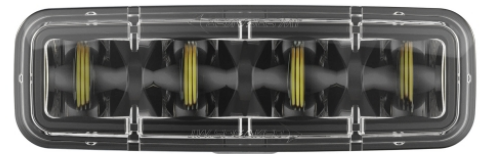

LED Safety Lights - Model 793

PRODUCT INFORMATION

Description	12-36V LED Amber Stripe Zone Light
Height	48.00 mm / 1.89 in
Width	150.00 mm / 5.91 in
Depth	63.00 mm / 2.48 in
Shape	Rectangular
Outer Lens Material	Polycarbonate
Outer Lens Color	Clear
Housing Color	Black
Bezel Color	Black
Mounting Hardware Description	(x1) 5/16"-18 x 1.00" Mounting Bolt Bracket
Minimum Operating Temperature	-40 °C / -40 °F
Maximum Operating Temperature	65 °C / 149 °F
Connector or Wiring	Deutsch DT04-2P
Mating Connector	Deutsch DT06-2S with harness included with flying leads
Product Weight	0.79 lbs / 0.36 kgs
Shipping Weight	1.10 lbs / 0.5 kgs

PRODUCT DIMENSIONS

Print date: 2026-07-11

© 2026 J.W. Speaker Corporation • Germantown, WI U.S.A.
 www.jwspeaker.com • speaker@jwspeaker.com • 262.251.6660

J.W. SPEAKER
 Engineered. Lighting. Solutions.

LED Safety Lights - Model 793

REGULATORY STANDARDS COMPLIANCE

Buy America Standards
IEC IP67
UL Recognized

Eco Friendly
IEC IP69K

PHOTOMETRIC SPECIFICATIONS

Raw Lumen Output	1,113
Effective Lumen Output	210
Candela Output	2,200
Beam Pattern(s)	Warning - Keep Out Zone