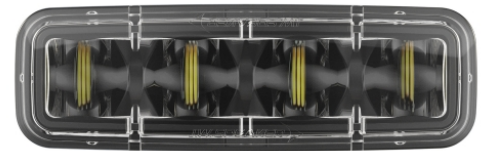

LED Safety Lights - Model 793

PRODUCT INFORMATION

Description	12-110V LED Amber Stripe Zone Light
Height	48.00 mm / 1.89 in
Width	150.00 mm / 5.91 in
Depth	63.00 mm / 2.48 in
Shape	Rectangular
Outer Lens Material	Polycarbonate
Outer Lens Color	Clear
Housing Material	Aluminum
Housing Color	Black
Bezel Color	Black
Mounting Hardware Description	(x1) 5/16"-18 x 1.00" Mounting Bolt Bracket
Mounting Type	Pedestal
Minimum Operating Temperature	-40 °C / -40 °F
Maximum Operating Temperature	65 °C / 149 °F
Connector or Wiring	Deutsch DT04-2P
Mating Connector	Deutsch DT06-2S with harness included with flying leads
Product Weight	0.79 lbs / 0.36 kgs
Shipping Weight	1.10 lbs / 0.5 kgs

PRODUCT DIMENSIONS

ELECTRICAL SPECIFICATIONS

Input Voltage	12-110V DC
Operating Voltage	9-125V DC
Transient Spike Protection	330V Peak @ 1 HZ-100 Pulses
Black Wire	Ground
Red Wire	Power
Current Draw	1.00A @ 12V DC 0.54A @ 24V DC 0.35A @ 48V DC 0.29A @ 80V DC 0.27A @ 110V DC

Eco Friendly
IEC IP69K
UL Recognized

PHOTOMETRIC SPECIFICATIONS

Raw Lumen Output 1,113
Effective Lumen Output 210
Candela Output 2,200
Beam Pattern(s) Warning - Keep Out Zone

APPLICATIONS

Print date: 2018-11-14