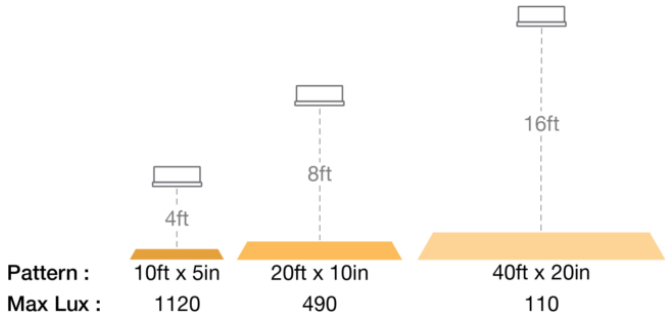

LED Safety Lights - Model 793

PRODUCT INFORMATION

Description	12-110V LED Amber Stripe Zone Light
Height	48.00 mm / 1.89 in
Width	150.00 mm / 5.91 in
Depth	63.00 mm / 2.48 in
Shape	Rectangular
Outer Lens Material	Polycarbonate
Outer Lens Color	Clear
Housing Material	Aluminum
Housing Color	Black
Bezel Color	Black
Mounting Hardware Description	(x1) 5/16"-18 x 1.00" Mounting Bolt Bracket
Mounting Type	Pedestal
Minimum Operating Temperature	-40 °C / -40 °F
Maximum Operating Temperature	65 °C / 149 °F
Connector or Wiring	Deutsch DT04-2P
Mating Connector	Deutsch DT06-2S with harness included with flying leads
Product Weight	0.79 lbs / 0.36 kgs
Shipping Weight	1.10 lbs / 0.5 kgs

Eco Friendly
IEC IP69K
UL Recognized

PHOTOMETRIC SPECIFICATIONS

Raw Lumen Output 1,113
Effective Lumen Output 210
Candela Output 2,200
Beam Pattern(s) Warning - Keep Out Zone

APPLICATIONS

Print date: 2018-11-14