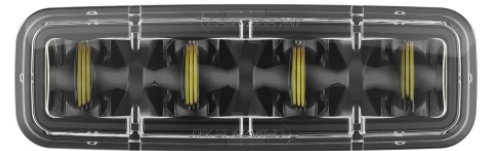

# LED Safety Lights - Model 793

## PRODUCT INFORMATION

<b>Description</b>	12-110V LED Amber Stripe Zone Light
<b>Height</b>	48.00 mm / 1.89 in
<b>Width</b>	150.00 mm / 5.91 in
<b>Depth</b>	63.00 mm / 2.48 in
<b>Shape</b>	Rectangular
<b>Outer Lens Material</b>	Polycarbonate
<b>Outer Lens Color</b>	Clear
<b>Housing Material</b>	Aluminum
<b>Housing Color</b>	Black
<b>Bezel Color</b>	Black
<b>Mounting Hardware Description</b>	(x1) 5/16"-18 x 1.00" Mounting Bolt Bracket
<b>Mounting Type</b>	Pedestal
<b>Minimum Operating Temperature</b>	-40 °C / -40 °F
<b>Maximum Operating Temperature</b>	65 °C / 149 °F
<b>Connector or Wiring</b>	Deutsch DT04-2P
<b>Mating Connector</b>	Deutsch DT06-2S with harness included with flying leads
<b>Product Weight</b>	0.87 lbs / 0.39 kgs
<b>Shipping Weight</b>	1.10 lbs / 0.5 kgs