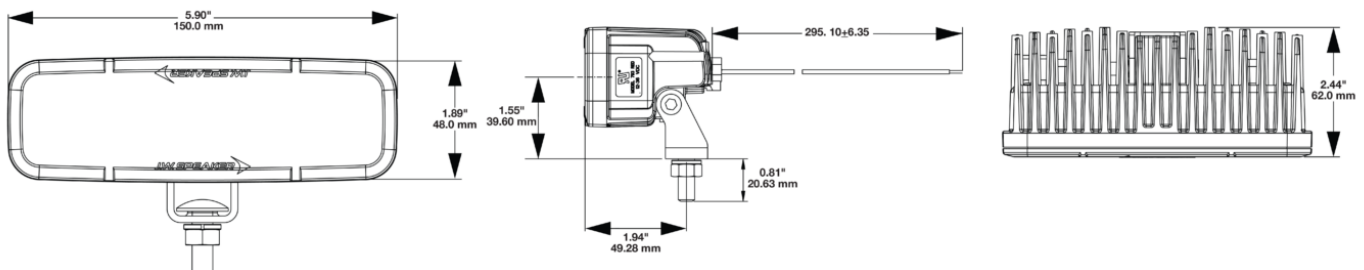

PRODUCT DIMENSIONS

Print date: 2026-07-11

© 2026 J.W. Speaker Corporation • Germantown, WI U.S.A.
www.jwspeaker.com • speaker@jwspeaker.com • 262.251.6660

J.W. SPEAKER
Engineered. Lighting. Solutions.