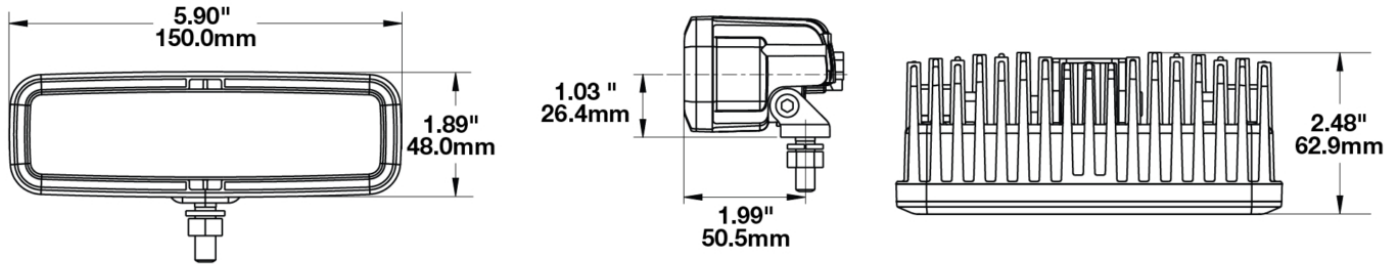

LED Safety Lights - Model 793

PRODUCT INFORMATION

Description	12-36V LED Amber Stripe Zone Light
Height	48.00 mm / 1.89 in
Width	150.00 mm / 5.91 in
Depth	63.00 mm / 2.48 in
Shape	Rectangular
Outer Lens Material	Polycarbonate
Outer Lens Color	Clear
Housing Material	Aluminum
Housing Color	Black
Bezel Color	Black
Mounting Hardware Description	(x1) 5/16"-18 x 1.00" Mounting Bolt Bracket
Mounting Type	Pedestal
Minimum Operating Temperature	-40 °C / -40 °F
Maximum Operating Temperature	65 °C / 149 °F
Connector or Wiring	Deutsch DT04-2P
Mating Connector	Deutsch DT06-2S with harness included with flying leads
Product Weight	0.79 lbs / 0.36 kgs
Shipping Weight	1.10 lbs / 0.5 kgs

PRODUCT DIMENSIONS

ELECTRICAL SPECIFICATIONS

Input Voltage	12-36V DC
Operating Voltage	10-45V DC
Transient Spike Protection	330V Peak @ 1 HZ-100 Pulses
Black Wire	Ground
Red Wire	Power
Current Draw	1.00A @ 12V DC 0.54A @ 24V DC 0.45A @ 36V DC

LED Safety Lights - Model 793

PHOTOMETRIC SPECIFICATIONS

Raw Lumen Output	1,113
Effective Lumen Output	210
Candela Output	2,200
Beam Pattern(s)	Warning - Keep Out Zone

APPLICATIONS

PRODUCT WARNINGS

For California residents: