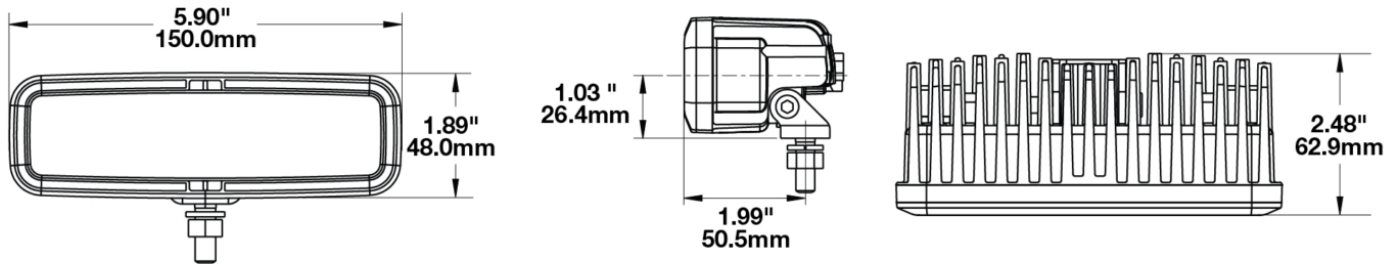

LED Safety Lights - Model 793

PRODUCT INFORMATION

Description	12-110V LED Amber Stripe Zone Light
Height	48.00 mm / 1.89 in
Width	150.00 mm / 5.91 in
Depth	63.00 mm / 2.48 in
Shape	Rectangular
Outer Lens Material	Polycarbonate
Outer Lens Color	Clear
Housing Material	Aluminum
Housing Color	Black
Bezel Color	Black
Mounting Hardware Description	(x1) 5/16"-18 x 1.00" Mounting Bolt Bracket
Mounting Type	Pedestal
Minimum Operating Temperature	-40 °C / -40 °F
Maximum Operating Temperature	65 °C / 149 °F
Connector or Wiring	Deutsch DT04-2P
Mating Connector	Deutsch DT06-2S with harness included with flying leads
Product Weight	0.79 lbs / 0.36 kgs
Shipping Weight	1.10 lbs / 0.5 kgs

PRODUCT DIMENSIONS

ELECTRICAL SPECIFICATIONS

Input Voltage	12-110V DC
Operating Voltage	9-125V DC
Transient Spike Protection	330V Peak @ 1 HZ-100 Pulses
Black Wire	Ground
Red Wire	Power
Current Draw	1.00A @ 12V DC 0.54A @ 24V DC 0.35A @ 48V DC 0.29A @ 80V DC 0.27A @ 110V DC

Eco Friendly
IEC IP69K
UL Recognized

PHOTOMETRIC SPECIFICATIONS

Raw Lumen Output 1,113
Effective Lumen Output 210
Candela Output 2,200
Beam Pattern(s) Warning - Keep Out Zone

APPLICATIONS

Print date: 2018-11-14