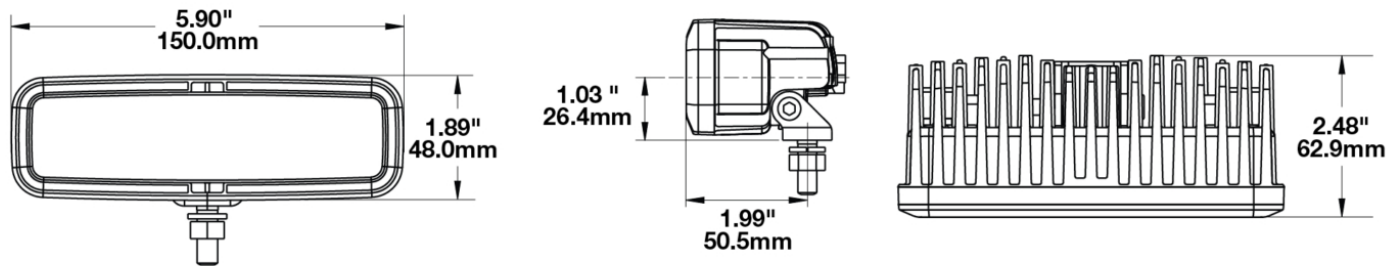

## PRODUCT INFORMATION

<b>Description</b>	12-110V LED Amber Stripe Zone Light
<b>Height</b>	48.00 mm / 1.89 in
<b>Width</b>	150.00 mm / 5.91 in
<b>Depth</b>	63.00 mm / 2.48 in
<b>Shape</b>	Rectangular
<b>Outer Lens Material</b>	Polycarbonate
<b>Outer Lens Color</b>	Clear
<b>Housing Material</b>	Aluminum
<b>Housing Color</b>	Black
<b>Bezel Color</b>	Black
<b>Mounting Hardware Description</b>	(x1) 5/16"-18 x 1.00" Mounting Bolt Bracket
<b>Mounting Type</b>	Pedestal
<b>Minimum Operating Temperature</b>	-40 °C / -40 °F
<b>Maximum Operating Temperature</b>	65 °C / 149 °F
<b>Connector or Wiring</b>	Deutsch DT04-2P
<b>Mating Connector</b>	Deutsch DT06-2S with harness included with flying leads
<b>Product Weight</b>	0.87 lbs / 0.39 kgs
<b>Shipping Weight</b>	1.10 lbs / 0.5 kgs

## PRODUCT DIMENSIONS