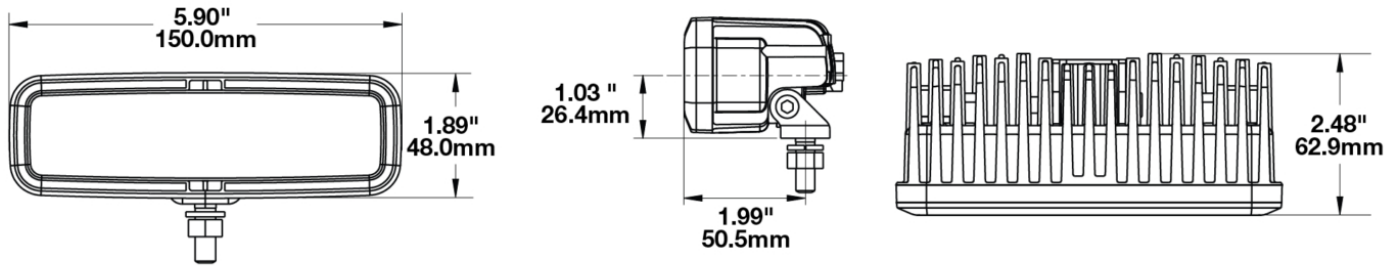

LED Safety Lights - Model 793

PRODUCT INFORMATION

| | |
|--------------------------------------|--|
| Description | 12-110V LED Amber Stripe Zone Light |
| Height | 48.00 mm / 1.89 in |
| Width | 150.00 mm / 5.91 in |
| Depth | 63.00 mm / 2.48 in |
| Shape | Rectangular |
| Outer Lens Material | Polycarbonate |
| Outer Lens Color | Clear |
| Housing Material | Aluminum |
| Housing Color | Black |
| Bezel Color | Black |
| Mounting Hardware Description | (x1) 5/16"-18 x 1.00" Mounting Bolt Bracket |
| Mounting Type | Pedestal |
| Minimum Operating Temperature | -40 °C / -40 °F |
| Maximum Operating Temperature | 65 °C / 149 °F |
| Connector or Wiring | Deutsch DT04-2P |
| Mating Connector | Deutsch DT06-2S with harness included with flying leads |
| Product Weight | 0.87 lbs / 0.39 kgs |
| Shipping Weight | 1.10 lbs / 0.5 kgs |

PRODUCT DIMENSIONS

ELECTRICAL SPECIFICATIONS

| | |
|-----------------------------------|---|
| Input Voltage | 12-110V DC |
| Operating Voltage | 9-125V DC |
| Transient Spike Protection | 330V Peak @ 1 HZ-100 Pulses |
| Black Wire | Ground |
| Red Wire | Power |
| Current Draw | 1.00A @ 12V DC 0.54A @ 24V DC 0.35A @ 48V DC 0.29A @ 80V DC 0.27A @ 110V DC |

Eco Friendly
IEC IP69K
UL Recognized

PHOTOMETRIC SPECIFICATIONS

Raw Lumen Output 1,113
Effective Lumen Output 210
Candela Output 2,200
Beam Pattern(s) Warning - Keep Out Zone

APPLICATIONS

Print date: 2017-08-18