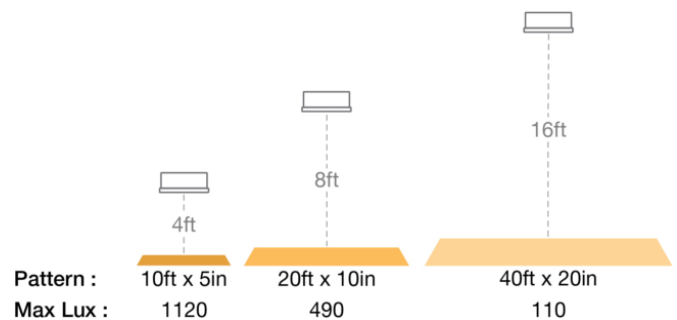

## PRODUCT DIMENSIONS

## PHOTOMETRIC SPECIFICATIONS

**Raw Lumen Output** 1,113  
**Effective Lumen Output** 210  
**Candela Output** 2,200  
**Beam Pattern(s)** Warning - Keep Out Zone