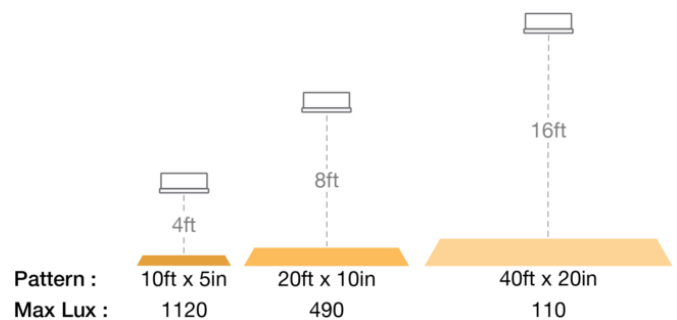

## PRODUCT INFORMATION

<b>Description</b>	12-36V LED Amber Stripe Zone Light
<b>Height</b>	48.00 mm / 1.89 in
<b>Width</b>	150.00 mm / 5.91 in
<b>Depth</b>	63.00 mm / 2.48 in
<b>Shape</b>	Rectangular
<b>Outer Lens Material</b>	Polycarbonate
<b>Outer Lens Color</b>	Clear
<b>Housing Color</b>	Black
<b>Bezel Color</b>	Black
<b>Mounting Hardware Description</b>	(x1) 5/16"-18 x 1.00" Mounting Bolt Bracket
<b>Minimum Operating Temperature</b>	-40 °C / -40 °F
<b>Maximum Operating Temperature</b>	65 °C / 149 °F
<b>Connector or Wiring</b>	Deutsch DT04-2P
<b>Mating Connector</b>	Deutsch DT06-2S with harness included with flying leads
<b>Product Weight</b>	0.79 lbs / 0.36 kgs
<b>Shipping Weight</b>	1.10 lbs / 0.5 kgs

## PHOTOMETRIC SPECIFICATIONS

<b>Raw Lumen Output</b>	1,113
<b>Effective Lumen Output</b>	210
<b>Candela Output</b>	2,200
<b>Beam Pattern(s)</b>	Warning - Keep Out Zone

Print date: 2026-04-25

© 2026 J.W. Speaker Corporation • Germantown, WI U.S.A.  
www.jwspeaker.com • speaker@jwspeaker.com • 262.251.6660