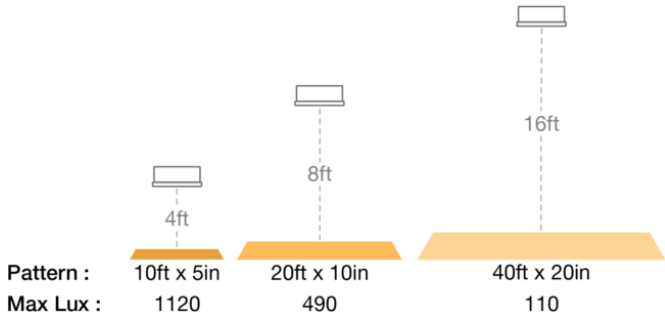

## PRODUCT DIMENSIONS

## PHOTOMETRIC SPECIFICATIONS

**Raw Lumen Output** 1,113  
**Effective Lumen Output** 210  
**Candela Output** 2,200  
**Beam Pattern(s)** Warning - Keep Out Zone