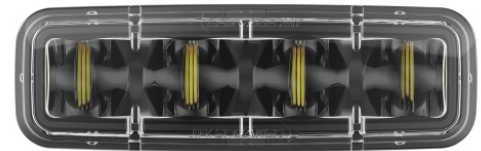

LED Safety Lights - Model 793

PRODUCT INFORMATION

| | |
|--------------------------------------|--|
| Description | 12-110V LED Amber Stripe Zone Light |
| Height | 48.00 mm / 1.89 in |
| Width | 150.00 mm / 5.91 in |
| Depth | 63.00 mm / 2.48 in |
| Shape | Rectangular |
| Outer Lens Material | Polycarbonate |
| Outer Lens Color | Clear |
| Housing Material | Aluminum |
| Housing Color | Black |
| Bezel Color | Black |
| Mounting Hardware Description | (x1) 5/16"-18 x 1.00" Mounting Bolt Bracket |
| Mounting Type | Pedestal |
| Minimum Operating Temperature | -40 °C / -40 °F |
| Maximum Operating Temperature | 65 °C / 149 °F |
| Connector or Wiring | Deutsch DT04-2P |
| Mating Connector | Deutsch DT06-2S with harness included with flying leads |
| Product Weight | 0.79 lbs / 0.36 kgs |
| Shipping Weight | 1.10 lbs / 0.5 kgs |

PRODUCT DIMENSIONS

ELECTRICAL SPECIFICATIONS

| | |
|-----------------------------------|---|
| Input Voltage | 12-110V DC |
| Operating Voltage | 9-125V DC |
| Transient Spike Protection | 330V Peak @ 1 HZ-100 Pulses |
| Black Wire | Ground |
| Red Wire | Power |
| Current Draw | 1.00A @ 12V DC 0.54A @ 24V DC 0.35A @ 48V DC 0.29A @ 80V DC 0.27A @ 110V DC |

Eco Friendly
IEC IP69K
UL Recognized

PHOTOMETRIC SPECIFICATIONS

Raw Lumen Output 1,113
Effective Lumen Output 210
Candela Output 2,200
Beam Pattern(s) Warning - Keep Out Zone

APPLICATIONS

Print date: 2019-02-21