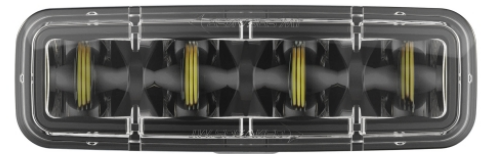

LED Safety Lights - Model 793

PRODUCT INFORMATION

Description	12-36V LED Amber Stripe Zone Light
Height	48.00 mm / 1.89 in
Width	150.00 mm / 5.91 in
Depth	63.00 mm / 2.48 in
Shape	Rectangular
Outer Lens Material	Polycarbonate
Outer Lens Color	Clear
Housing Color	Black
Bezel Color	Black
Mounting Hardware Description	(x1) 5/16"-18 x 1.00" Mounting Bolt Bracket
Minimum Operating Temperature	-40 °C / -40 °F
Maximum Operating Temperature	65 °C / 149 °F
Connector or Wiring	Deutsch DT04-2P
Mating Connector	Deutsch DT06-2S with harness included with flying leads
Product Weight	0.79 lbs / 0.36 kgs
Shipping Weight	1.10 lbs / 0.5 kgs

PRODUCT DIMENSIONS

Print date: 2026-06-18

© 2026 J.W. Speaker Corporation • Germantown, WI U.S.A.
 www.jwspeaker.com • speaker@jwspeaker.com • 262.251.6660

J.W. SPEAKER
 Engineered. Lighting. Solutions.

LED Safety Lights - Model 793

REGULATORY STANDARDS COMPLIANCE

Buy America Standards
IEC IP67
UL Recognized

Eco Friendly
IEC IP69K

PHOTOMETRIC SPECIFICATIONS

Raw Lumen Output	1,113
Effective Lumen Output	210
Candela Output	2,200
Beam Pattern(s)	Warning - Keep Out Zone