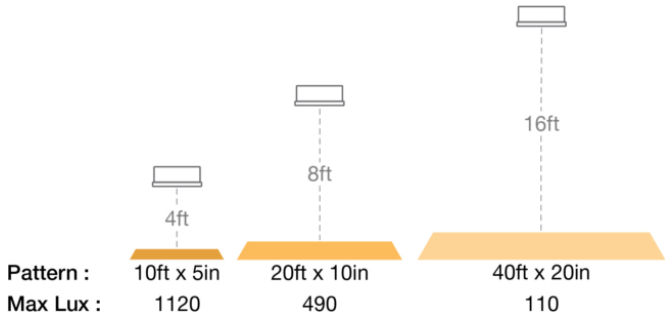

LED Safety Lights - Model 793

PRODUCT INFORMATION

Description	12-110V LED Amber Stripe Zone Light
Height	48.00 mm / 1.89 in
Width	150.00 mm / 5.91 in
Depth	63.00 mm / 2.48 in
Shape	Rectangular
Outer Lens Material	Polycarbonate
Outer Lens Color	Clear
Housing Material	Aluminum
Housing Color	Black
Bezel Color	Black
Mounting Hardware Description	(x1) 5/16"-18 x 1.00" Mounting Bolt Bracket
Mounting Type	Pedestal
Minimum Operating Temperature	-40 °C / -40 °F
Maximum Operating Temperature	65 °C / 149 °F
Connector or Wiring	Deutsch DT04-2P
Mating Connector	Deutsch DT06-2S with harness included with flying leads
Product Weight	0.79 lbs / 0.36 kgs
Shipping Weight	1.10 lbs / 0.5 kgs

PHOTOMETRIC SPECIFICATIONS

Raw Lumen Output	1,113
Effective Lumen Output	210
Candela Output	2,200
Beam Pattern(s)	Warning - Keep Out Zone

APPLICATIONS

Print date: 2019-02-16

© 2019 J.W. Speaker Corporation • Germantown, WI U.S.A.
www.jwspeaker.com • speaker@jwspeaker.com • 262.251.6660