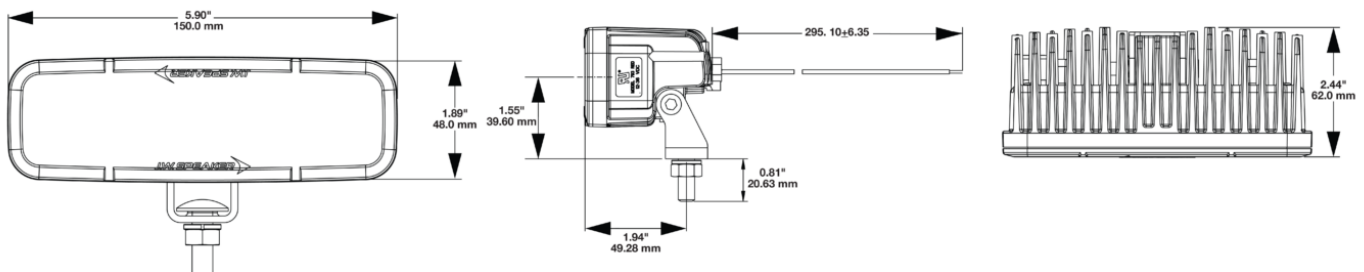

## PRODUCT INFORMATION

<b>Description</b>	12-36V LED Amber Stripe Zone Light
<b>Height</b>	48.00 mm / 1.89 in
<b>Width</b>	150.00 mm / 5.91 in
<b>Depth</b>	63.00 mm / 2.48 in
<b>Shape</b>	Rectangular
<b>Outer Lens Material</b>	Polycarbonate
<b>Outer Lens Color</b>	Clear
<b>Housing Color</b>	Black
<b>Bezel Color</b>	Black
<b>Mounting Hardware Description</b>	(x1) 5/16"-18 x 1.00" Mounting Bolt Bracket
<b>Minimum Operating Temperature</b>	-40 °C / -40 °F
<b>Maximum Operating Temperature</b>	65 °C / 149 °F
<b>Connector or Wiring</b>	Deutsch DT04-2P
<b>Mating Connector</b>	Deutsch DT06-2S with harness included with flying leads
<b>Product Weight</b>	0.79 lbs / 0.36 kgs
<b>Shipping Weight</b>	1.10 lbs / 0.5 kgs