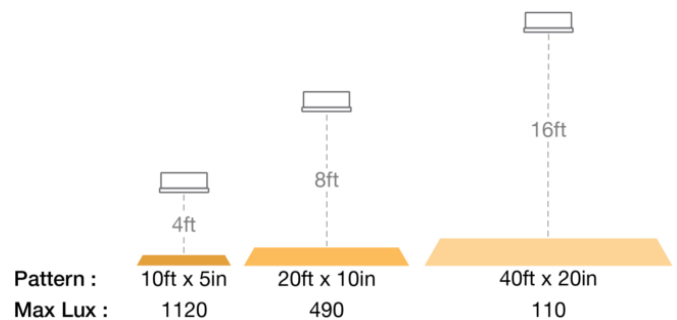

LED Safety Lights - Model 793

PRODUCT INFORMATION

| | |
|--------------------------------------|--|
| Description | 12-110V LED Amber Stripe Zone Light |
| Height | 48.00 mm / 1.89 in |
| Width | 150.00 mm / 5.91 in |
| Depth | 63.00 mm / 2.48 in |
| Shape | Rectangular |
| Outer Lens Material | Polycarbonate |
| Outer Lens Color | Clear |
| Housing Material | Aluminum |
| Housing Color | Black |
| Bezel Color | Black |
| Mounting Hardware Description | (x1) 5/16"-18 x 1.00" Mounting Bolt Bracket |
| Mounting Type | Pedestal |
| Minimum Operating Temperature | -40 °C / -40 °F |
| Maximum Operating Temperature | 65 °C / 149 °F |
| Connector or Wiring | Deutsch DT04-2P |
| Mating Connector | Deutsch DT06-2S with harness included with flying leads |
| Product Weight | 0.87 lbs / 0.39 kgs |
| Shipping Weight | 1.10 lbs / 0.5 kgs |

Eco Friendly
IEC IP69K
UL Recognized

PHOTOMETRIC SPECIFICATIONS

Raw Lumen Output 1,113
Effective Lumen Output 210
Candela Output 2,200
Beam Pattern(s) Warning - Keep Out Zone

APPLICATIONS

Print date: 2017-08-18