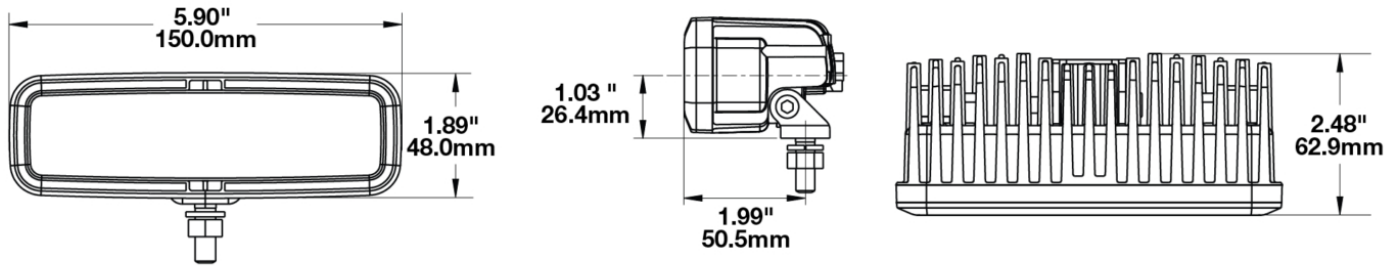

LED Safety Lights - Model 793

PRODUCT INFORMATION

Description	12-110V LED Amber Stripe Zone Light
Height	48.00 mm / 1.89 in
Width	150.00 mm / 5.91 in
Depth	63.00 mm / 2.48 in
Shape	Rectangular
Outer Lens Material	Polycarbonate
Outer Lens Color	Clear
Housing Material	Aluminum
Housing Color	Black
Bezel Color	Black
Mounting Hardware Description	(x1) 5/16"-18 x 1.00" Mounting Bolt Bracket
Mounting Type	Pedestal
Minimum Operating Temperature	-40 °C / -40 °F
Maximum Operating Temperature	65 °C / 149 °F
Connector or Wiring	Deutsch DT04-2P
Mating Connector	Deutsch DT06-2S with harness included with flying leads
Product Weight	0.79 lbs / 0.36 kgs
Shipping Weight	1.10 lbs / 0.5 kgs

PRODUCT DIMENSIONS

ELECTRICAL SPECIFICATIONS

Input Voltage	12-110V DC
Operating Voltage	9-125V DC
Transient Spike Protection	330V Peak @ 1 HZ-100 Pulses
Black Wire	Ground
Red Wire	Power
Current Draw	1.00A @ 12V DC 0.54A @ 24V DC 0.35A @ 48V DC 0.29A @ 80V DC 0.27A @ 110V DC

PHOTOMETRIC SPECIFICATIONS

Raw Lumen Output	1,113
Effective Lumen Output	210
Candela Output	2,200
Beam Pattern(s)	Warning - Keep Out Zone

APPLICATIONS

Print date: 2019-02-16

© 2019 J.W. Speaker Corporation • Germantown, WI U.S.A.
www.jwspeaker.com • speaker@jwspeaker.com • 262.251.6660