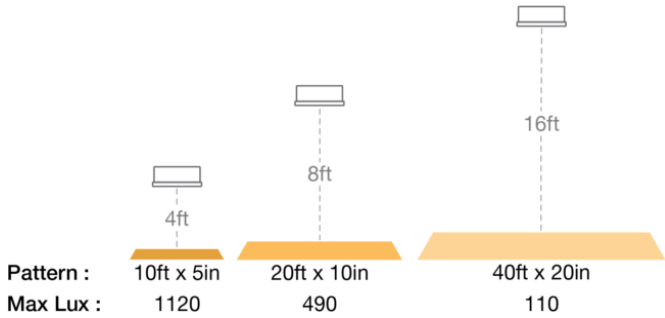

LED Safety Lights - Model 793

PRODUCT INFORMATION

| | |
|--------------------------------------|--|
| Description | 12-110V LED Amber Stripe Zone Light |
| Height | 48.00 mm / 1.89 in |
| Width | 150.00 mm / 5.91 in |
| Depth | 63.00 mm / 2.48 in |
| Shape | Rectangular |
| Outer Lens Material | Polycarbonate |
| Outer Lens Color | Clear |
| Housing Material | Aluminum |
| Housing Color | Black |
| Bezel Color | Black |
| Mounting Hardware Description | (x1) 5/16"-18 x 1.00" Mounting Bolt Bracket |
| Mounting Type | Pedestal |
| Minimum Operating Temperature | -40 °C / -40 °F |
| Maximum Operating Temperature | 65 °C / 149 °F |
| Connector or Wiring | Deutsch DT04-2P |
| Mating Connector | Deutsch DT06-2S with harness included with flying leads |
| Product Weight | 0.79 lbs / 0.36 kgs |
| Shipping Weight | 1.10 lbs / 0.5 kgs |

Eco Friendly
IEC IP69K
UL Recognized

PHOTOMETRIC SPECIFICATIONS

Raw Lumen Output 1,113
Effective Lumen Output 210
Candela Output 2,200
Beam Pattern(s) Warning - Keep Out Zone

APPLICATIONS

Print date: 2019-02-21