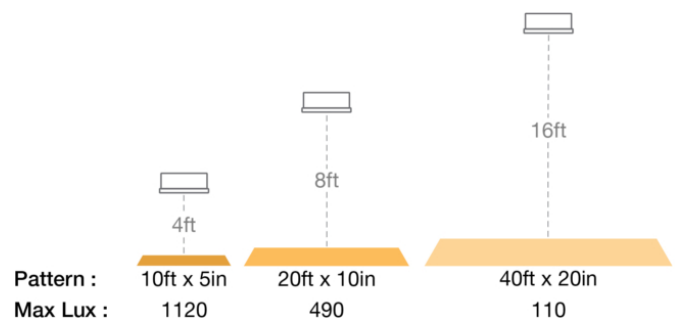

LED Safety Lights - Model 793

PRODUCT INFORMATION

Description	12-36V LED Amber Stripe Zone Light
Height	48.00 mm / 1.89 in
Width	150.00 mm / 5.91 in
Depth	63.00 mm / 2.48 in
Shape	Rectangular
Outer Lens Material	Polycarbonate
Outer Lens Color	Clear
Housing Color	Black
Bezel Color	Black
Mounting Hardware Description	(x1) 5/16"-18 x 1.00" Mounting Bolt Bracket
Minimum Operating Temperature	-40 °C / -40 °F
Maximum Operating Temperature	65 °C / 149 °F
Connector or Wiring	Deutsch DT04-2P
Mating Connector	Deutsch DT06-2S with harness included with flying leads
Product Weight	0.79 lbs / 0.36 kgs
Shipping Weight	1.10 lbs / 0.5 kgs

REGULATORY STANDARDS COMPLIANCE

Buy America Standards
IEC IP67
UL Recognized

Eco Friendly
IEC IP69K

PHOTOMETRIC SPECIFICATIONS

Raw Lumen Output	1,113
Effective Lumen Output	210
Candela Output	2,200
Beam Pattern(s)	Warning - Keep Out Zone