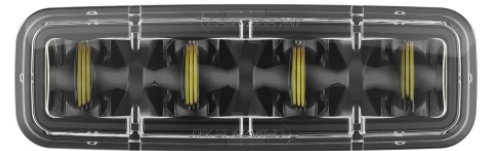

LED Safety Lights - Model 793

PRODUCT INFORMATION

Description	12-110V LED Amber Stripe Zone Light
Height	48.00 mm / 1.89 in
Width	150.00 mm / 5.91 in
Depth	63.00 mm / 2.48 in
Shape	Rectangular
Outer Lens Material	Polycarbonate
Outer Lens Color	Clear
Housing Material	Aluminum
Housing Color	Black
Bezel Color	Black
Mounting Hardware Description	(x1) 5/16"-18 x 1.00" Mounting Bolt Bracket
Mounting Type	Pedestal
Minimum Operating Temperature	-40 °C / -40 °F
Maximum Operating Temperature	65 °C / 149 °F
Connector or Wiring	Deutsch DT04-2P
Mating Connector	Deutsch DT06-2S with harness included with flying leads
Product Weight	0.87 lbs / 0.39 kgs
Shipping Weight	1.10 lbs / 0.5 kgs

PRODUCT DIMENSIONS

ELECTRICAL SPECIFICATIONS

Input Voltage	12-110V DC
Operating Voltage	9-125V DC
Transient Spike Protection	330V Peak @ 1 HZ-100 Pulses
Black Wire	Ground
Red Wire	Power
Current Draw	1.00A @ 12V DC 0.54A @ 24V DC 0.35A @ 48V DC 0.29A @ 80V DC 0.27A @ 110V DC

Eco Friendly
IEC IP69K
UL Recognized

PHOTOMETRIC SPECIFICATIONS

Raw Lumen Output 1,113
Effective Lumen Output 210
Candela Output 2,200
Beam Pattern(s) Warning - Keep Out Zone

APPLICATIONS

Print date: 2018-08-17