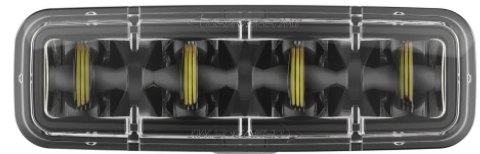

LED Safety Lights - Model 793

PRODUCT INFORMATION

Description	12-36V LED Amber Stripe Zone Light
Height	48.00 mm / 1.89 in
Width	150.00 mm / 5.91 in
Depth	63.00 mm / 2.48 in
Shape	Rectangular
Outer Lens Material	Polycarbonate
Outer Lens Color	Clear
Housing Material	Aluminum
Housing Color	Black
Bezel Color	Black
Mounting Hardware Description	(x1) 5/16"-18 x 1.00" Mounting Bolt Bracket
Mounting Type	Pedestal
Minimum Operating Temperature	-40 °C / -40 °F
Maximum Operating Temperature	65 °C / 149 °F
Connector or Wiring	Deutsch DT04-2P
Mating Connector	Deutsch DT06-2S with harness included with flying leads
Product Weight	0.79 lbs / 0.36 kgs
Shipping Weight	1.10 lbs / 0.5 kgs

PRODUCT DIMENSIONS

ELECTRICAL SPECIFICATIONS

Input Voltage	12-36V DC
Operating Voltage	10-45V DC
Transient Spike Protection	330V Peak @ 1 HZ-100 Pulses
Black Wire	Ground
Red Wire	Power
Current Draw	1.00A @ 12V DC 0.54A @ 24V DC 0.45A @ 36V DC

LED Safety Lights - Model 793

PHOTOMETRIC SPECIFICATIONS

Raw Lumen Output	1,113
Effective Lumen Output	210
Candela Output	2,200
Beam Pattern(s)	Warning - Keep Out Zone

APPLICATIONS

PRODUCT WARNINGS

For California residents: