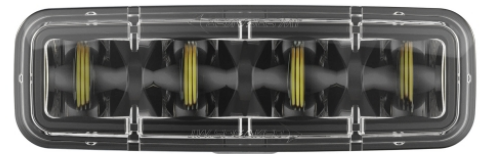

LED Safety Lights - Model 793

PRODUCT INFORMATION

Description	12-36V LED Amber Stripe Zone Light
Height	48.00 mm / 1.89 in
Width	150.00 mm / 5.91 in
Depth	63.00 mm / 2.48 in
Shape	Rectangular
Outer Lens Material	Polycarbonate
Outer Lens Color	Clear
Housing Color	Black
Bezel Color	Black
Mounting Hardware Description	(x1) 5/16"-18 x 1.00" Mounting Bolt Bracket
Minimum Operating Temperature	-40 °C / -40 °F
Maximum Operating Temperature	65 °C / 149 °F
Connector or Wiring	Deutsch DT04-2P
Mating Connector	Deutsch DT06-2S with harness included with flying leads
Product Weight	0.79 lbs / 0.36 kgs
Shipping Weight	1.10 lbs / 0.5 kgs

PRODUCT DIMENSIONS

Print date: 2026-05-29

© 2026 J.W. Speaker Corporation • Germantown, WI U.S.A.
 www.jwspeaker.com • speaker@jwspeaker.com • 262.251.6660

J.W. SPEAKER
 Engineered. Lighting. Solutions.

LED Safety Lights - Model 793

REGULATORY STANDARDS COMPLIANCE

Buy America Standards
IEC IP67
UL Recognized

Eco Friendly
IEC IP69K

PHOTOMETRIC SPECIFICATIONS

Raw Lumen Output	1,113
Effective Lumen Output	210
Candela Output	2,200
Beam Pattern(s)	Warning - Keep Out Zone