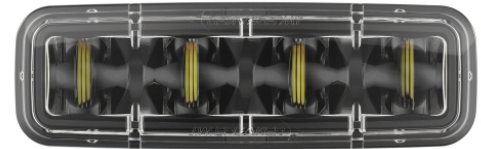

LED Safety Lights - Model 793

PRODUCT INFORMATION

| | |
|--------------------------------------|--|
| Description | 12-110V LED Amber Stripe Zone Light |
| Height | 48.00 mm / 1.89 in |
| Width | 150.00 mm / 5.91 in |
| Depth | 63.00 mm / 2.48 in |
| Shape | Rectangular |
| Outer Lens Material | Polycarbonate |
| Outer Lens Color | Clear |
| Housing Material | Aluminum |
| Housing Color | Black |
| Bezel Color | Black |
| Mounting Hardware Description | (x1) 5/16"-18 x 1.00" Mounting Bolt Bracket |
| Mounting Type | Pedestal |
| Minimum Operating Temperature | -40 °C / -40 °F |
| Maximum Operating Temperature | 65 °C / 149 °F |
| Connector or Wiring | Deutsch DT04-2P |
| Mating Connector | Deutsch DT06-2S with harness included with flying leads |
| Product Weight | 0.87 lbs / 0.39 kgs |
| Shipping Weight | 1.10 lbs / 0.5 kgs |

PRODUCT DIMENSIONS

ELECTRICAL SPECIFICATIONS

| | |
|-----------------------------------|---|
| Input Voltage | 12-110V DC |
| Operating Voltage | 9-125V DC |
| Transient Spike Protection | 330V Peak @ 1 HZ-100 Pulses |
| Black Wire | Ground |
| Red Wire | Power |
| Current Draw | 1.00A @ 12V DC 0.54A @ 24V DC 0.35A @ 48V DC 0.29A @ 80V DC 0.27A @ 110V DC |

Eco Friendly
IEC IP69K
UL Recognized

PHOTOMETRIC SPECIFICATIONS

Raw Lumen Output 1,113
Effective Lumen Output 210
Candela Output 2,200
Beam Pattern(s) Warning - Keep Out Zone

APPLICATIONS

Print date: 2017-08-18