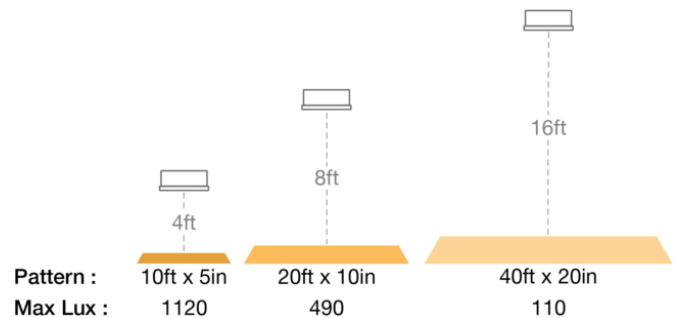

LED Safety Lights - Model 793

PRODUCT INFORMATION

Description	12-36V LED Amber Stripe Zone Light
Height	48.00 mm / 1.89 in
Width	150.00 mm / 5.91 in
Depth	63.00 mm / 2.48 in
Shape	Rectangular
Outer Lens Material	Polycarbonate
Outer Lens Color	Clear
Housing Material	Aluminum
Housing Color	Black
Bezel Color	Black
Mounting Hardware Description	(x1) 5/16"-18 x 1.00" Mounting Bolt Bracket
Mounting Type	Pedestal
Minimum Operating Temperature	-40 °C / -40 °F
Maximum Operating Temperature	65 °C / 149 °F
Connector or Wiring	Deutsch DT04-2P
Mating Connector	Deutsch DT06-2S with harness included with flying leads
Product Weight	0.79 lbs / 0.36 kgs
Shipping Weight	1.10 lbs / 0.5 kgs

LED Safety Lights - Model 793

PHOTOMETRIC SPECIFICATIONS

Raw Lumen Output	1,113
Effective Lumen Output	210
Candela Output	2,200
Beam Pattern(s)	Warning - Keep Out Zone

APPLICATIONS

PRODUCT WARNINGS

For California residents: