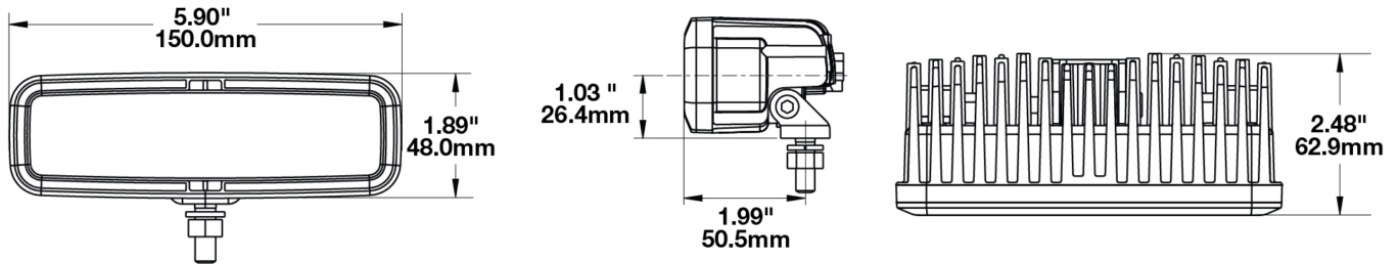

LED Safety Lights - Model 793

PRODUCT INFORMATION

| | |
|--------------------------------------|--|
| Description | 12-110V LED Amber Stripe Zone Light |
| Height | 48.00 mm / 1.89 in |
| Width | 150.00 mm / 5.91 in |
| Depth | 63.00 mm / 2.48 in |
| Shape | Rectangular |
| Outer Lens Material | Polycarbonate |
| Outer Lens Color | Clear |
| Housing Material | Aluminum |
| Housing Color | Black |
| Bezel Color | Black |
| Mounting Hardware Description | (x1) 5/16"-18 x 1.00" Mounting Bolt Bracket |
| Mounting Type | Pedestal |
| Minimum Operating Temperature | -40 °C / -40 °F |
| Maximum Operating Temperature | 65 °C / 149 °F |
| Connector or Wiring | Deutsch DT04-2P |
| Mating Connector | Deutsch DT06-2S with harness included with flying leads |
| Product Weight | 0.79 lbs / 0.36 kgs |
| Shipping Weight | 1.10 lbs / 0.5 kgs |

PRODUCT DIMENSIONS

ELECTRICAL SPECIFICATIONS

| | |
|-----------------------------------|---|
| Input Voltage | 12-110V DC |
| Operating Voltage | 9-125V DC |
| Transient Spike Protection | 330V Peak @ 1 HZ-100 Pulses |
| Black Wire | Ground |
| Red Wire | Power |
| Current Draw | 1.00A @ 12V DC 0.54A @ 24V DC 0.35A @ 48V DC 0.29A @ 80V DC 0.27A @ 110V DC |

Eco Friendly
IEC IP69K
UL Recognized

PHOTOMETRIC SPECIFICATIONS

Raw Lumen Output 1,113
Effective Lumen Output 210
Candela Output 2,200
Beam Pattern(s) Warning - Keep Out Zone

APPLICATIONS

Print date: 2019-02-21