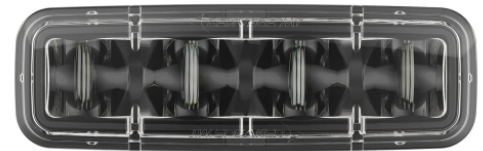

LED Safety Lights - Model 793

PRODUCT INFORMATION

Description	12-110V LED Blue Stripe Zone Light
Height	48.00 mm / 1.89 in
Width	150.00 mm / 5.91 in
Depth	63.00 mm / 2.48 in
Shape	Rectangular
Outer Lens Material	Polycarbonate
Outer Lens Color	Clear
Housing Material	Aluminum
Housing Color	Black
Bezel Color	Black
Mounting Hardware Description	(x1) 5/16"-18 x 1.00" Mounting Bolt Bracket
Mounting Type	Pedestal
Minimum Operating Temperature	-40 °C / -40 °F
Maximum Operating Temperature	65 °C / 149 °F
Connector or Wiring	Deutsch DT04-2P
Mating Connector	Deutsch DT06-2S with harness included with flying leads
Product Weight	0.87 lbs / 0.39 kgs
Shipping Weight	1.10 lbs / 0.5 kgs

PRODUCT DIMENSIONS

ELECTRICAL SPECIFICATIONS

Input Voltage	12-110V DC
Operating Voltage	9-125V DC
Transient Spike Protection	330V Peak @ 1 HZ-100 Pulses
Black Wire	Ground
Red Wire	Power
Current Draw	1.00A @ 12V DC 0.54A @ 24V DC 0.35A @ 48V DC 0.29A @ 80V DC 0.27A @ 110V DC

Eco Friendly
IEC IP69K
UL Recognized

PHOTOMETRIC SPECIFICATIONS

Raw Lumen Output 496
Effective Lumen Output 110
Candela Output 1,200
Beam Pattern(s) Warning - Keep Out Zone

APPLICATIONS

Print date: 2018-06-19