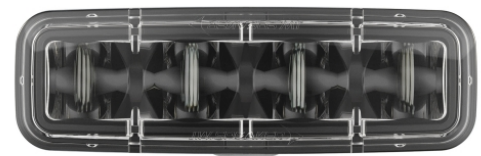

# LED Safety Lights - Model 793

## PRODUCT INFORMATION

<b>Description</b>	12-36V LED Blue Stripe Zone Light
<b>Height</b>	48.00 mm / 1.89 in
<b>Width</b>	150.00 mm / 5.91 in
<b>Depth</b>	63.00 mm / 2.48 in
<b>Shape</b>	Rectangular
<b>Outer Lens Material</b>	Polycarbonate
<b>Outer Lens Color</b>	Clear
<b>Housing Color</b>	Black
<b>Bezel Color</b>	Black
<b>Mounting Hardware Description</b>	(x1) 5/16"-18 x 1.00" Mounting Bolt Bracket
<b>Minimum Operating Temperature</b>	-40 °C / -40 °F
<b>Maximum Operating Temperature</b>	65 °C / 149 °F
<b>Connector or Wiring</b>	Deutsch DT04-2P
<b>Mating Connector</b>	Deutsch DT06-2S with harness included with flying leads
<b>Product Weight</b>	0.79 lbs / 0.36 kgs
<b>Shipping Weight</b>	1.10 lbs / 0.5 kgs