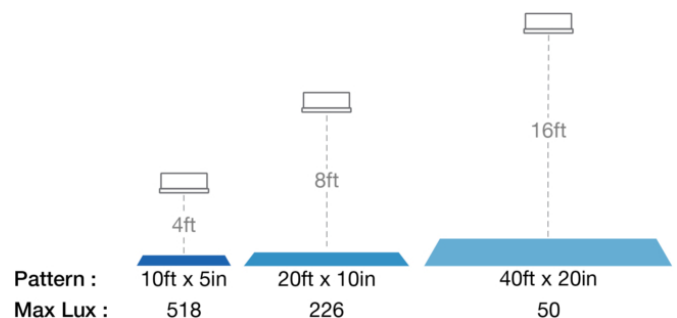

Print date: 2026-04-25

© 2026 J.W. Speaker Corporation • Germantown, WI U.S.A.
www.jwspeaker.com • speaker@jwspeaker.com • 262.251.6660

J.W. SPEAKER
Engineered. Lighting. Solutions.