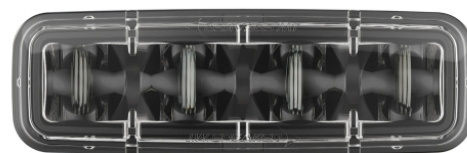

LED Safety Lights - Model 793

PRODUCT INFORMATION

Description	12-36V LED Blue Stripe Zone Light
Height	48.00 mm / 1.89 in
Width	150.00 mm / 5.91 in
Depth	63.00 mm / 2.48 in
Shape	Rectangular
Outer Lens Material	Polycarbonate
Outer Lens Color	Clear
Housing Material	Aluminum
Housing Color	Black
Bezel Color	Black
Mounting Hardware Description	(x1) 5/16"-18 x 1.00" Mounting Bolt Bracket
Mounting Type	Pedestal
Minimum Operating Temperature	-40 °C / -40 °F
Maximum Operating Temperature	65 °C / 149 °F
Connector or Wiring	Deutsch DT04-2P
Mating Connector	Deutsch DT06-2S with harness included with flying leads
Product Weight	0.79 lbs / 0.36 kgs
Shipping Weight	1.10 lbs / 0.5 kgs

LED Safety Lights - Model 793

PHOTOMETRIC SPECIFICATIONS

Raw Lumen Output	496
Effective Lumen Output	110
Candela Output	1,200
Beam Pattern(s)	Warning - Keep Out Zone

APPLICATIONS

PRODUCT WARNINGS

For California residents: