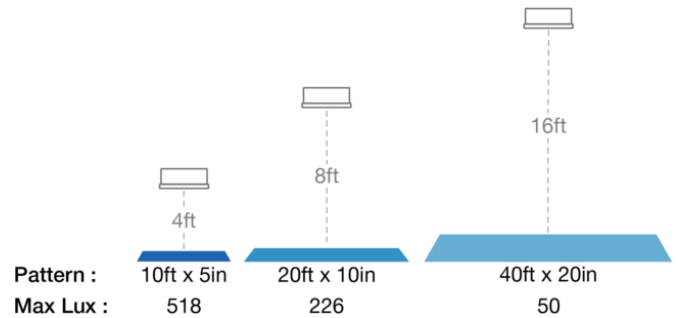

LED Safety Lights - Model 793

PRODUCT INFORMATION

Description	12-36V LED Blue Stripe Zone Light
Height	48.00 mm / 1.89 in
Width	150.00 mm / 5.91 in
Depth	63.00 mm / 2.48 in
Shape	Rectangular
Outer Lens Material	Polycarbonate
Outer Lens Color	Clear
Housing Material	Aluminum
Housing Color	Black
Bezel Color	Black
Mounting Hardware Description	(x1) 5/16"-18 x 1.00" Mounting Bolt Bracket
Mounting Type	Pedestal
Minimum Operating Temperature	-40 °C / -40 °F
Maximum Operating Temperature	65 °C / 149 °F
Connector or Wiring	Deutsch DT04-2P
Mating Connector	Deutsch DT06-2S with harness included with flying leads
Product Weight	0.79 lbs / 0.36 kgs
Shipping Weight	1.10 lbs / 0.5 kgs

LED Safety Lights - Model 793

PHOTOMETRIC SPECIFICATIONS

Raw Lumen Output	496
Effective Lumen Output	110
Candela Output	1,200
Beam Pattern(s)	Warning - Keep Out Zone

APPLICATIONS

PRODUCT WARNINGS

For California residents: