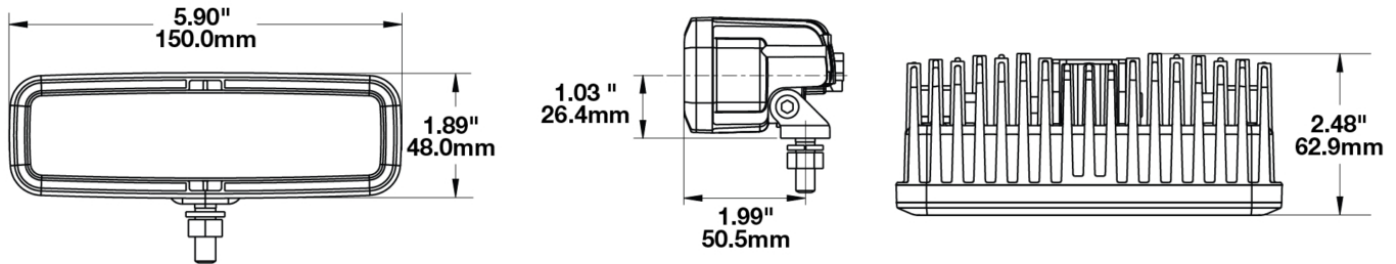

LED Safety Lights - Model 793

PRODUCT DIMENSIONS

ELECTRICAL SPECIFICATIONS

Input Voltage	12-110V DC
Operating Voltage	9-125V DC
Transient Spike Protection	330V Peak @ 1 HZ-100 Pulses
Black Wire	Ground
Red Wire	Power
Current Draw	1.00A @ 12V DC 0.54A @ 24V DC 0.35A @ 48V DC 0.29A @ 80V DC 0.27A @ 110V DC

Print date: 2019-02-15

© 2019 J.W. Speaker Corporation • Germantown, WI U.S.A.
www.jwspeaker.com • speaker@jwspeaker.com • 262.251.6660