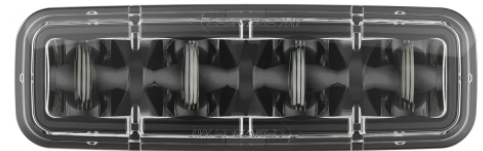

# LED Safety Lights - Model 793

## PRODUCT INFORMATION

<b>Description</b>	12-110V LED Blue Stripe Zone Light
<b>Height</b>	48.00 mm / 1.89 in
<b>Width</b>	150.00 mm / 5.91 in
<b>Depth</b>	63.00 mm / 2.48 in
<b>Shape</b>	Rectangular
<b>Outer Lens Material</b>	Polycarbonate
<b>Outer Lens Color</b>	Clear
<b>Housing Material</b>	Aluminum
<b>Housing Color</b>	Black
<b>Bezel Color</b>	Black
<b>Mounting Hardware Description</b>	(x1) 5/16"-18 x 1.00" Mounting Bolt Bracket
<b>Mounting Type</b>	Pedestal
<b>Minimum Operating Temperature</b>	-40 °C / -40 °F
<b>Maximum Operating Temperature</b>	65 °C / 149 °F
<b>Connector or Wiring</b>	Deutsch DT04-2P
<b>Mating Connector</b>	Deutsch DT06-2S with harness included with flying leads
<b>Product Weight</b>	0.79 lbs / 0.36 kgs
<b>Shipping Weight</b>	1.10 lbs / 0.5 kgs