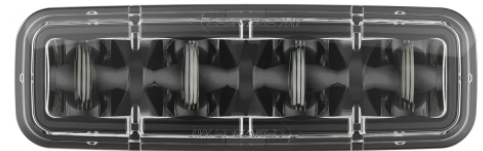

LED Safety Lights - Model 793

PRODUCT INFORMATION

Description	12-110V LED Blue Stripe Zone Light
Height	48.00 mm / 1.89 in
Width	150.00 mm / 5.91 in
Depth	63.00 mm / 2.48 in
Shape	Rectangular
Outer Lens Material	Polycarbonate
Outer Lens Color	Clear
Housing Material	Aluminum
Housing Color	Black
Bezel Color	Black
Mounting Hardware Description	(x1) 5/16"-18 x 1.00" Mounting Bolt Bracket
Mounting Type	Pedestal
Minimum Operating Temperature	-40 °C / -40 °F
Maximum Operating Temperature	65 °C / 149 °F
Connector or Wiring	Deutsch DT04-2P
Mating Connector	Deutsch DT06-2S with harness included with flying leads
Product Weight	0.79 lbs / 0.36 kgs
Shipping Weight	1.10 lbs / 0.5 kgs

PRODUCT DIMENSIONS

ELECTRICAL SPECIFICATIONS

Input Voltage	12-110V DC
Operating Voltage	9-125V DC
Transient Spike Protection	330V Peak @ 1 HZ-100 Pulses
Black Wire	Ground
Red Wire	Power
Current Draw	1.00A @ 12V DC 0.54A @ 24V DC 0.35A @ 48V DC 0.29A @ 80V DC 0.27A @ 110V DC

Eco Friendly
IEC IP69K
UL Recognized

PHOTOMETRIC SPECIFICATIONS

Raw Lumen Output 496
Effective Lumen Output 110
Candela Output 1,200
Beam Pattern(s) Warning - Keep Out Zone

APPLICATIONS

Print date: 2019-02-15