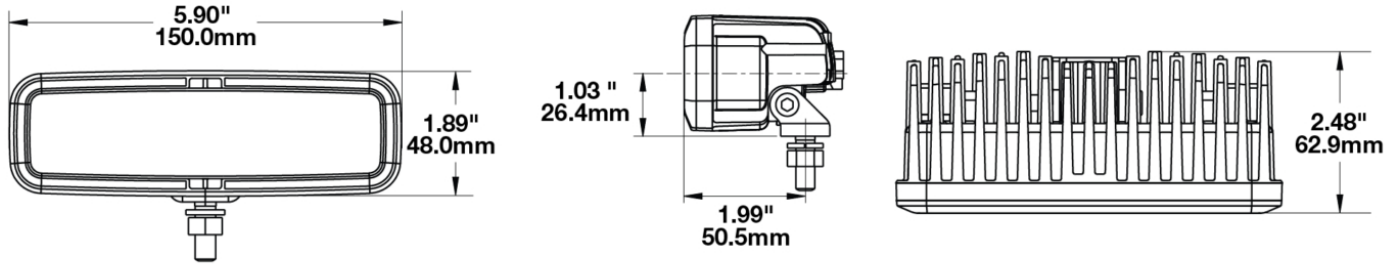

LED Safety Lights - Model 793

PRODUCT INFORMATION

Description	12-110V LED Blue Stripe Zone Light
Height	48.00 mm / 1.89 in
Width	150.00 mm / 5.91 in
Depth	63.00 mm / 2.48 in
Shape	Rectangular
Outer Lens Material	Polycarbonate
Outer Lens Color	Clear
Housing Material	Aluminum
Housing Color	Black
Bezel Color	Black
Mounting Hardware Description	(x1) 5/16"-18 x 1.00" Mounting Bolt Bracket
Mounting Type	Pedestal
Minimum Operating Temperature	-40 °C / -40 °F
Maximum Operating Temperature	65 °C / 149 °F
Connector or Wiring	Deutsch DT04-2P
Mating Connector	Deutsch DT06-2S with harness included with flying leads
Product Weight	0.87 lbs / 0.39 kgs
Shipping Weight	1.10 lbs / 0.5 kgs

PRODUCT DIMENSIONS

ELECTRICAL SPECIFICATIONS

Input Voltage	12-110V DC
Operating Voltage	9-125V DC
Transient Spike Protection	330V Peak @ 1 HZ-100 Pulses
Black Wire	Ground
Red Wire	Power
Current Draw	1.00A @ 12V DC 0.54A @ 24V DC 0.35A @ 48V DC 0.29A @ 80V DC 0.27A @ 110V DC

Eco Friendly
IEC IP69K
UL Recognized

PHOTOMETRIC SPECIFICATIONS

Raw Lumen Output 496
Effective Lumen Output 110
Candela Output 1,200
Beam Pattern(s) Warning - Keep Out Zone

APPLICATIONS

Print date: 2018-06-19