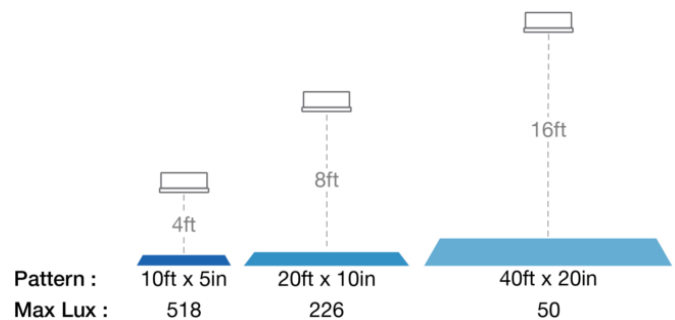

LED Safety Lights - Model 793

PRODUCT INFORMATION

Description	12-110V LED Blue Stripe Zone Light
Height	48.00 mm / 1.89 in
Width	150.00 mm / 5.91 in
Depth	63.00 mm / 2.48 in
Shape	Rectangular
Outer Lens Material	Polycarbonate
Outer Lens Color	Clear
Housing Material	Aluminum
Housing Color	Black
Bezel Color	Black
Mounting Hardware Description	(x1) 5/16"-18 x 1.00" Mounting Bolt Bracket
Mounting Type	Pedestal
Minimum Operating Temperature	-40 °C / -40 °F
Maximum Operating Temperature	65 °C / 149 °F
Connector or Wiring	Deutsch DT04-2P
Mating Connector	Deutsch DT06-2S with harness included with flying leads
Product Weight	0.87 lbs / 0.39 kgs
Shipping Weight	1.10 lbs / 0.5 kgs

Eco Friendly
IEC IP69K
UL Recognized

PHOTOMETRIC SPECIFICATIONS

Raw Lumen Output 496
Effective Lumen Output 110
Candela Output 1,200
Beam Pattern(s) Warning - Keep Out Zone

APPLICATIONS

Print date: 2018-06-19