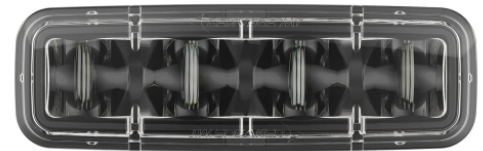

LED Safety Lights - Model 793

PRODUCT INFORMATION

Description	12-110V LED Blue Stripe Zone Light
Height	48.00 mm / 1.89 in
Width	150.00 mm / 5.91 in
Depth	63.00 mm / 2.48 in
Shape	Rectangular
Outer Lens Material	Polycarbonate
Outer Lens Color	Clear
Housing Material	Aluminum
Housing Color	Black
Bezel Color	Black
Mounting Hardware Description	(x1) 5/16"-18 x 1.00" Mounting Bolt Bracket
Mounting Type	Pedestal
Minimum Operating Temperature	-40 °C / -40 °F
Maximum Operating Temperature	65 °C / 149 °F
Connector or Wiring	Deutsch DT04-2P
Mating Connector	Deutsch DT06-2S with harness included with flying leads
Product Weight	0.87 lbs / 0.39 kgs
Shipping Weight	1.10 lbs / 0.5 kgs

PRODUCT DIMENSIONS

ELECTRICAL SPECIFICATIONS

Input Voltage	12-110V DC
Operating Voltage	9-125V DC
Transient Spike Protection	330V Peak @ 1 HZ-100 Pulses
Black Wire	Ground
Red Wire	Power
Current Draw	1.00A @ 12V DC 0.54A @ 24V DC 0.35A @ 48V DC 0.29A @ 80V DC 0.27A @ 110V DC