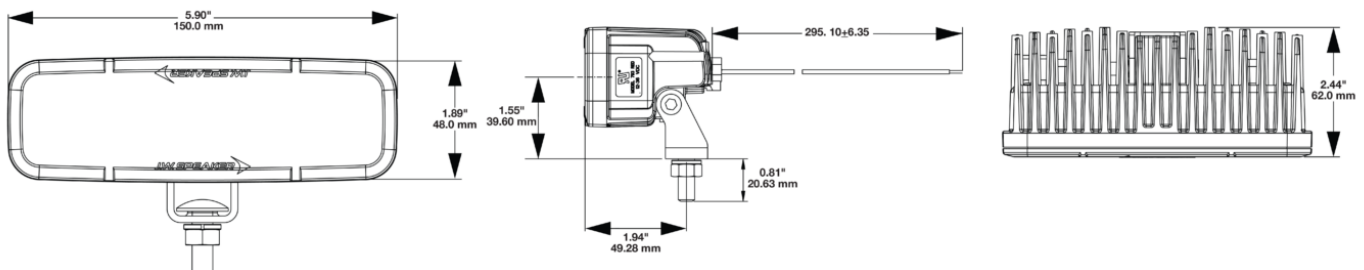

PRODUCT DIMENSIONS

Print date: 2026-04-25

© 2026 J.W. Speaker Corporation • Germantown, WI U.S.A.
www.jwspeaker.com • speaker@jwspeaker.com • 262.251.6660

J.W. SPEAKER
Engineered. Lighting. Solutions.