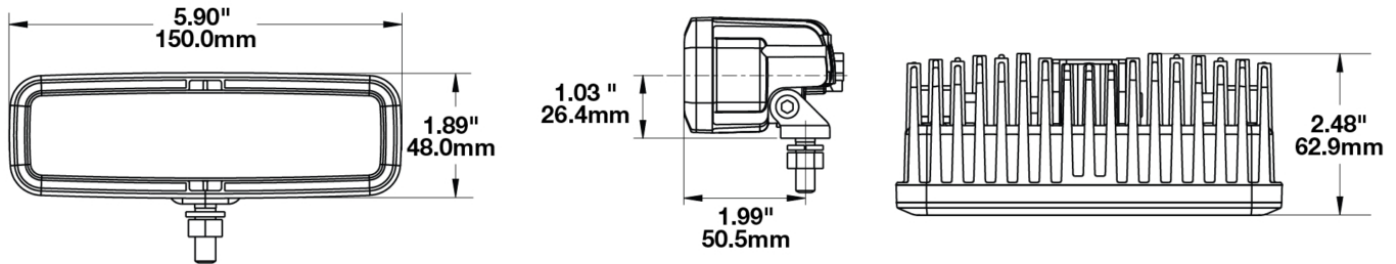

LED Safety Lights - Model 793

PRODUCT INFORMATION

Description	12-110V LED Blue Stripe Zone Light
Height	48.00 mm / 1.89 in
Width	150.00 mm / 5.91 in
Depth	63.00 mm / 2.48 in
Shape	Rectangular
Outer Lens Material	Polycarbonate
Outer Lens Color	Clear
Housing Material	Aluminum
Housing Color	Black
Bezel Color	Black
Mounting Hardware Description	(x1) 5/16"-18 x 1.00" Mounting Bolt Bracket
Mounting Type	Pedestal
Minimum Operating Temperature	-40 °C / -40 °F
Maximum Operating Temperature	65 °C / 149 °F
Connector or Wiring	Deutsch DT04-2P
Mating Connector	Deutsch DT06-2S with harness included with flying leads
Product Weight	0.79 lbs / 0.36 kgs
Shipping Weight	1.10 lbs / 0.5 kgs

PRODUCT DIMENSIONS

ELECTRICAL SPECIFICATIONS

Input Voltage	12-110V DC
Operating Voltage	9-125V DC
Transient Spike Protection	330V Peak @ 1 HZ-100 Pulses
Black Wire	Ground
Red Wire	Power
Current Draw	1.00A @ 12V DC 0.54A @ 24V DC 0.35A @ 48V DC 0.29A @ 80V DC 0.27A @ 110V DC

Eco Friendly
IEC IP69K
UL Recognized

PHOTOMETRIC SPECIFICATIONS

Raw Lumen Output 496
Effective Lumen Output 110
Candela Output 1,200
Beam Pattern(s) Warning - Keep Out Zone

APPLICATIONS

Print date: 2019-02-15