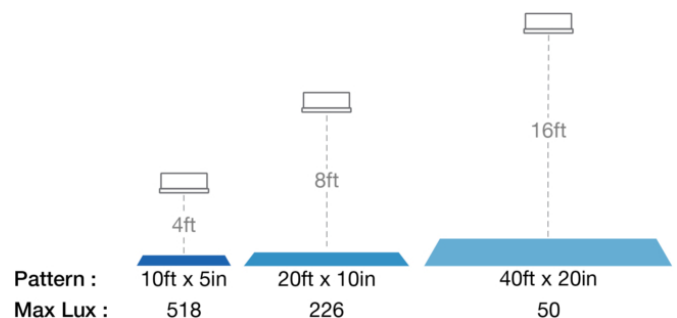

## PHOTOMETRIC SPECIFICATIONS

<b>Raw Lumen Output</b>	496
<b>Effective Lumen Output</b>	110
<b>Candela Output</b>	1,200
<b>Beam Pattern(s)</b>	Warning - Keep Out Zone

Print date: 2026-04-25

© 2026 J.W. Speaker Corporation • Germantown, WI U.S.A.  
www.jwspeaker.com • speaker@jwspeaker.com • 262.251.6660