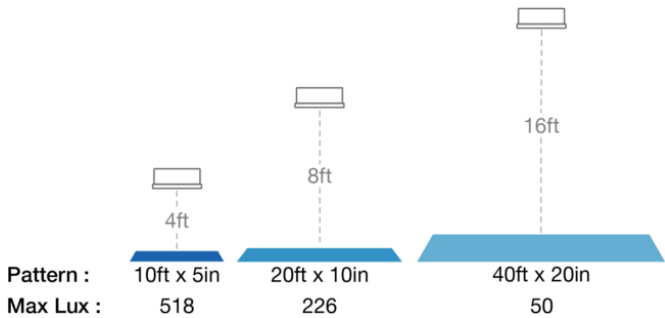

LED Safety Lights - Model 793

PRODUCT INFORMATION

Description	12-110V LED Blue Stripe Zone Light
Height	48.00 mm / 1.89 in
Width	150.00 mm / 5.91 in
Depth	63.00 mm / 2.48 in
Shape	Rectangular
Outer Lens Material	Polycarbonate
Outer Lens Color	Clear
Housing Material	Aluminum
Housing Color	Black
Bezel Color	Black
Mounting Hardware Description	(x1) 5/16"-18 x 1.00" Mounting Bolt Bracket
Mounting Type	Pedestal
Minimum Operating Temperature	-40 °C / -40 °F
Maximum Operating Temperature	65 °C / 149 °F
Connector or Wiring	Deutsch DT04-2P
Mating Connector	Deutsch DT06-2S with harness included with flying leads
Product Weight	0.79 lbs / 0.36 kgs
Shipping Weight	1.10 lbs / 0.5 kgs

Eco Friendly
IEC IP69K
UL Recognized

PHOTOMETRIC SPECIFICATIONS

Raw Lumen Output 496
Effective Lumen Output 110
Candela Output 1,200
Beam Pattern(s) Warning - Keep Out Zone

APPLICATIONS

Print date: 2019-02-15