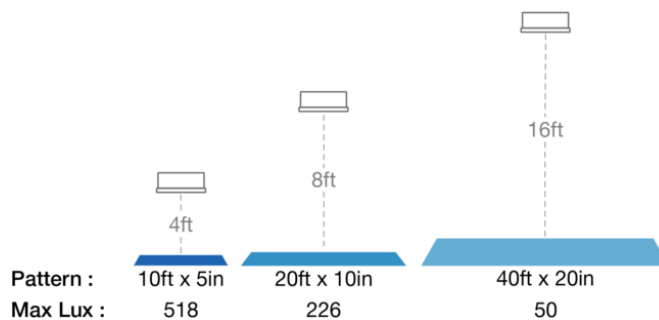

LED Safety Lights - Model 793

PRODUCT INFORMATION

Description	12-110V LED Blue Stripe Zone Light
Height	48.00 mm / 1.89 in
Width	150.00 mm / 5.91 in
Depth	63.00 mm / 2.48 in
Shape	Rectangular
Outer Lens Material	Polycarbonate
Outer Lens Color	Clear
Housing Material	Aluminum
Housing Color	Black
Bezel Color	Black
Mounting Hardware Description	(x1) 5/16"-18 x 1.00" Mounting Bolt Bracket
Mounting Type	Pedestal
Minimum Operating Temperature	-40 °C / -40 °F
Maximum Operating Temperature	65 °C / 149 °F
Connector or Wiring	Deutsch DT04-2P
Mating Connector	Deutsch DT06-2S with harness included with flying leads
Product Weight	0.87 lbs / 0.39 kgs
Shipping Weight	1.10 lbs / 0.5 kgs

Eco Friendly
IEC IP69K
UL Recognized

PHOTOMETRIC SPECIFICATIONS

Raw Lumen Output 496
Effective Lumen Output 110
Candela Output 1,200
Beam Pattern(s) Warning - Keep Out Zone

APPLICATIONS

Print date: 2018-08-20