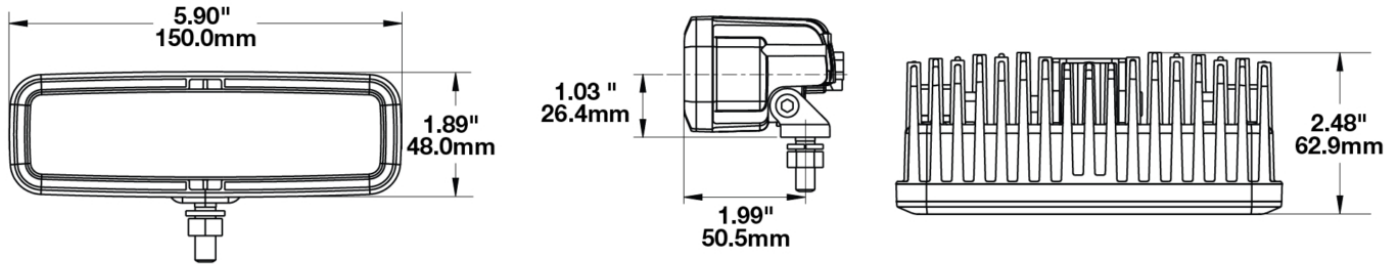

LED Safety Lights - Model 793

PRODUCT INFORMATION

Description	12-36V LED Blue Stripe Zone Light
Height	48.00 mm / 1.89 in
Width	150.00 mm / 5.91 in
Depth	63.00 mm / 2.48 in
Shape	Rectangular
Outer Lens Material	Polycarbonate
Outer Lens Color	Clear
Housing Material	Aluminum
Housing Color	Black
Bezel Color	Black
Mounting Hardware Description	(x1) 5/16"-18 x 1.00" Mounting Bolt Bracket
Mounting Type	Pedestal
Minimum Operating Temperature	-40 °C / -40 °F
Maximum Operating Temperature	65 °C / 149 °F
Connector or Wiring	Deutsch DT04-2P
Mating Connector	Deutsch DT06-2S with harness included with flying leads
Product Weight	0.79 lbs / 0.36 kgs
Shipping Weight	1.10 lbs / 0.5 kgs

PRODUCT DIMENSIONS

ELECTRICAL SPECIFICATIONS

Input Voltage	12-36V DC
Operating Voltage	10-45V DC
Transient Spike Protection	330V Peak @ 1 HZ-100 Pulses
Black Wire	Ground
Red Wire	Power
Current Draw	1.00A @ 12V DC 0.54A @ 24V DC 0.45A @ 36V DC

LED Safety Lights - Model 793

PHOTOMETRIC SPECIFICATIONS

Raw Lumen Output	496
Effective Lumen Output	110
Candela Output	1,200
Beam Pattern(s)	Warning - Keep Out Zone

APPLICATIONS

PRODUCT WARNINGS

For California residents: