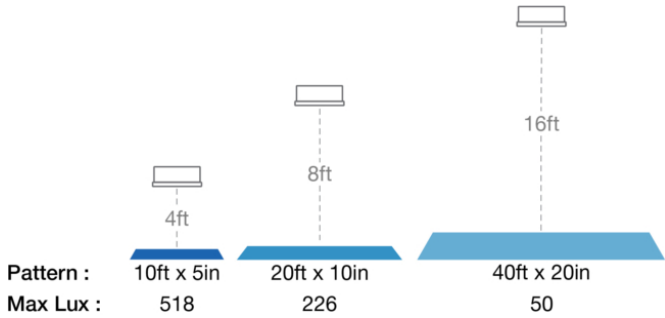

PHOTOMETRIC SPECIFICATIONS

| | |
|-------------------------------|-------------------------|
| Raw Lumen Output | 496 |
| Effective Lumen Output | 110 |
| Candela Output | 1,200 |
| Beam Pattern(s) | Warning - Keep Out Zone |