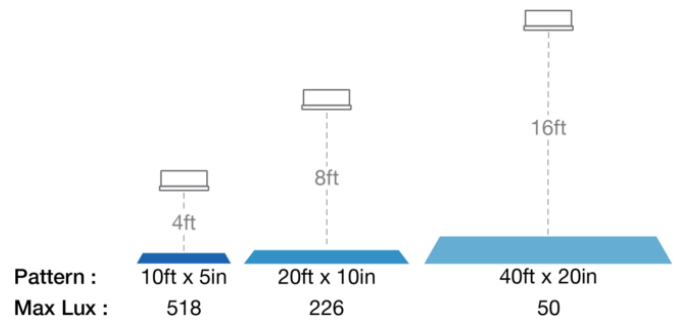

## PRODUCT DIMENSIONS

## PHOTOMETRIC SPECIFICATIONS

**Raw Lumen Output** 496  
**Effective Lumen Output** 110  
**Candela Output** 1,200  
**Beam Pattern(s)** Warning - Keep Out Zone