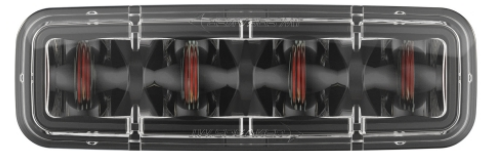

# LED Safety Lights - Model 793

## PRODUCT INFORMATION

<b>Description</b>	12-110V LED Red Stripe Zone Light
<b>Height</b>	48.00 mm / 1.89 in
<b>Width</b>	150.00 mm / 5.91 in
<b>Depth</b>	63.00 mm / 2.48 in
<b>Shape</b>	Rectangular
<b>Outer Lens Material</b>	Polycarbonate
<b>Outer Lens Color</b>	Clear
<b>Housing Material</b>	Aluminum
<b>Housing Color</b>	Black
<b>Bezel Color</b>	Black
<b>Mounting Hardware Description</b>	(x1) 5/16"-18 x 1.00" Mounting Bolt Bracket
<b>Mounting Type</b>	Pedestal
<b>Minimum Operating Temperature</b>	-40 °C / -40 °F
<b>Maximum Operating Temperature</b>	65 °C / 149 °F
<b>Connector or Wiring</b>	Deutsch DT04-2P
<b>Mating Connector</b>	Deutsch DT06-2S with harness included with flying leads
<b>Product Weight</b>	0.87 lbs / 0.39 kgs
<b>Shipping Weight</b>	1.10 lbs / 0.5 kgs