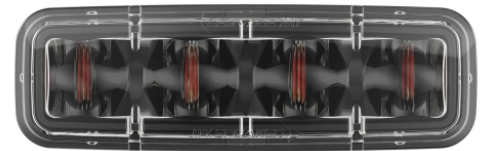

# LED Safety Lights - Model 793

## PRODUCT INFORMATION

<b>Description</b>	12-110V LED Red Stripe Zone Light
<b>Height</b>	48.00 mm / 1.89 in
<b>Width</b>	150.00 mm / 5.91 in
<b>Depth</b>	63.00 mm / 2.48 in
<b>Shape</b>	Rectangular
<b>Outer Lens Material</b>	Polycarbonate
<b>Outer Lens Color</b>	Clear
<b>Housing Material</b>	Aluminum
<b>Housing Color</b>	Black
<b>Bezel Color</b>	Black
<b>Mounting Hardware Description</b>	(x1) 5/16"-18 x 1.00" Mounting Bolt Bracket
<b>Mounting Type</b>	Pedestal
<b>Minimum Operating Temperature</b>	-40 °C / -40 °F
<b>Maximum Operating Temperature</b>	65 °C / 149 °F
<b>Connector or Wiring</b>	Deutsch DT04-2P
<b>Mating Connector</b>	Deutsch DT06-2S with harness included with flying leads
<b>Product Weight</b>	0.87 lbs / 0.39 kgs
<b>Shipping Weight</b>	1.10 lbs / 0.5 kgs