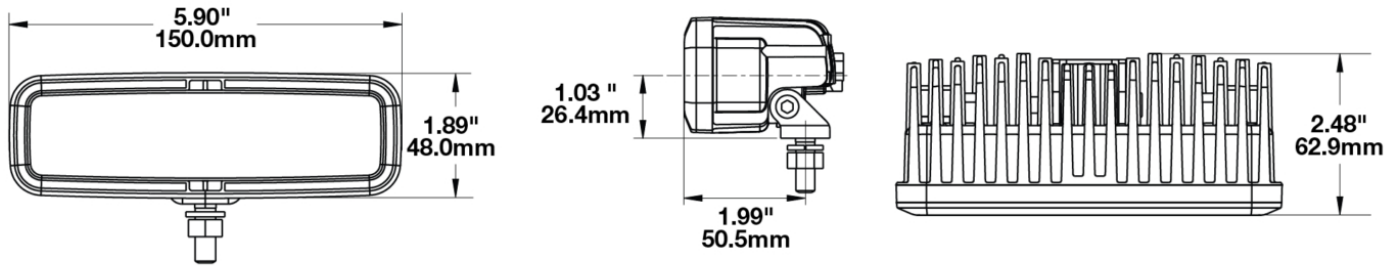

LED Safety Lights - Model 793

PRODUCT INFORMATION

Description	12-90V LED Red Stripe Zone Light
Height	48.00 mm / 1.89 in
Width	150.00 mm / 5.91 in
Depth	63.00 mm / 2.48 in
Shape	Rectangular
Outer Lens Material	Polycarbonate
Outer Lens Color	Clear
Housing Material	Aluminum
Housing Color	Black
Bezel Color	Black
Mounting Hardware Description	(x1) 5/16"-18 x 1.00" Mounting Bolt Bracket
Mounting Type	Pedestal
Minimum Operating Temperature	-40 °C / -40 °F
Maximum Operating Temperature	65 °C / 149 °F
Connector or Wiring	Deutsch DT04-2P
Mating Connector	Deutsch DT06-2S with harness included with flying leads
Product Weight	0.79 lbs / 0.36 kgs
Shipping Weight	1.10 lbs / 0.5 kgs

PRODUCT DIMENSIONS

ELECTRICAL SPECIFICATIONS

Input Voltage	12-80V DC
Operating Voltage	9-90V DC
Transient Spike Protection	330V Peak @ 1 HZ-100 Pulses
Black Wire	Ground
Red Wire	Power
Current Draw	1.60A @ 12V DC 0.60A @ 24V DC 0.52A @ 48V DC 0.40A @ 80V DC

Eco Friendly
IEC IP69K
UL Recognized

PHOTOMETRIC SPECIFICATIONS

Raw Lumen Output 1,130
Effective Lumen Output 317
Candela Output 3,150
Beam Pattern(s) Warning - Keep Out Zone

APPLICATIONS

Print date: 2018-11-14