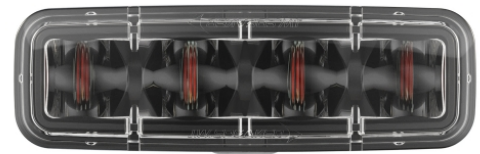

LED Safety Lights - Model 793

PRODUCT INFORMATION

Description	12-36V LED Red Stripe Zone Light
Height	48.00 mm / 1.89 in
Width	150.00 mm / 5.91 in
Depth	63.00 mm / 2.48 in
Shape	Rectangular
Outer Lens Material	Polycarbonate
Outer Lens Color	Clear
Housing Color	Black
Bezel Color	Black
Mounting Hardware Description	(x1) 5/16"-18 x 1.00" Mounting Bolt Bracket
Minimum Operating Temperature	-40 °C / -40 °F
Maximum Operating Temperature	65 °C / 149 °F
Connector or Wiring	Deutsch DT04-2P
Mating Connector	Deutsch DT06-2S with harness included with flying leads
Product Weight	0.79 lbs / 0.36 kgs
Shipping Weight	1.17 lbs / 0.53 kgs

PRODUCT DIMENSIONS

Print date: 2026-04-25

© 2026 J.W. Speaker Corporation • Germantown, WI U.S.A.
 www.jwspeaker.com • speaker@jwspeaker.com • 262.251.6660

J.W. SPEAKER
 Engineered. Lighting. Solutions.

LED Safety Lights - Model 793

REGULATORY STANDARDS COMPLIANCE

Buy America Standards
IEC IP67
UL Recognized

Eco Friendly
IEC IP69K

PHOTOMETRIC SPECIFICATIONS

Raw Lumen Output	1,130
Effective Lumen Output	317
Candela Output	3,150
Beam Pattern(s)	Warning - Keep Out Zone