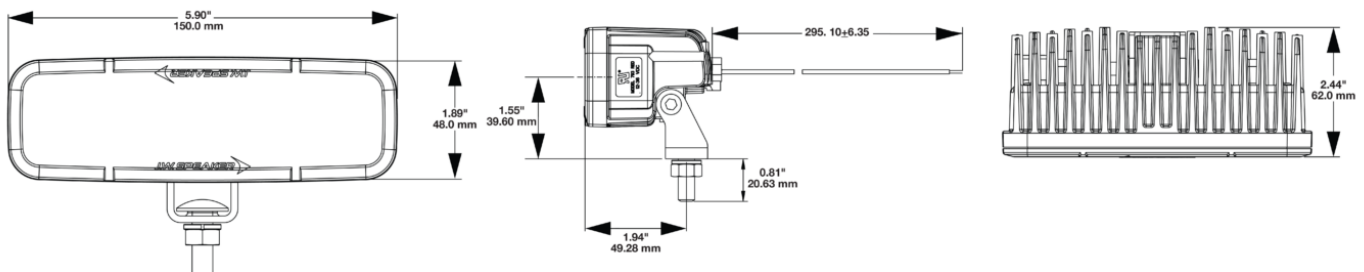

## PRODUCT INFORMATION

<b>Description</b>	12-36V LED Red Stripe Zone Light
<b>Height</b>	48.00 mm / 1.89 in
<b>Width</b>	150.00 mm / 5.91 in
<b>Depth</b>	63.00 mm / 2.48 in
<b>Shape</b>	Rectangular
<b>Outer Lens Material</b>	Polycarbonate
<b>Outer Lens Color</b>	Clear
<b>Housing Color</b>	Black
<b>Bezel Color</b>	Black
<b>Mounting Hardware Description</b>	(x1) 5/16"-18 x 1.00" Mounting Bolt Bracket
<b>Minimum Operating Temperature</b>	-40 °C / -40 °F
<b>Maximum Operating Temperature</b>	65 °C / 149 °F
<b>Connector or Wiring</b>	Deutsch DT04-2P
<b>Mating Connector</b>	Deutsch DT06-2S with harness included with flying leads
<b>Product Weight</b>	0.79 lbs / 0.36 kgs
<b>Shipping Weight</b>	1.17 lbs / 0.53 kgs