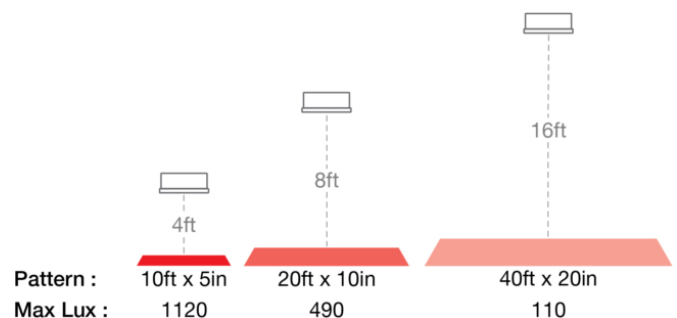

Print date: 2026-05-29

© 2026 J.W. Speaker Corporation • Germantown, WI U.S.A.
www.jwspeaker.com • speaker@jwspeaker.com • 262.251.6660

J.W. SPEAKER
Engineered. Lighting. Solutions.