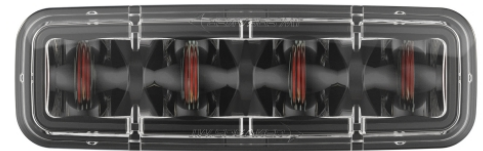

LED Safety Lights - Model 793

PRODUCT INFORMATION

Description	12-90V LED Red Stripe Zone Light
Height	48.00 mm / 1.89 in
Width	150.00 mm / 5.91 in
Depth	63.00 mm / 2.48 in
Shape	Rectangular
Outer Lens Material	Polycarbonate
Outer Lens Color	Clear
Housing Material	Aluminum
Housing Color	Black
Bezel Color	Black
Mounting Hardware Description	(x1) 5/16"-18 x 1.00" Mounting Bolt Bracket
Mounting Type	Pedestal
Minimum Operating Temperature	-40 °C / -40 °F
Maximum Operating Temperature	65 °C / 149 °F
Connector or Wiring	Deutsch DT04-2P
Mating Connector	Deutsch DT06-2S with harness included with flying leads
Product Weight	0.79 lbs / 0.36 kgs
Shipping Weight	1.10 lbs / 0.5 kgs

PRODUCT DIMENSIONS

ELECTRICAL SPECIFICATIONS

Input Voltage	12-80V DC
Operating Voltage	9-90V DC
Transient Spike Protection	330V Peak @ 1 HZ-100 Pulses
Black Wire	Ground
Red Wire	Power
Current Draw	1.60A @ 12V DC 0.60A @ 24V DC 0.52A @ 48V DC 0.40A @ 80V DC

Eco Friendly
IEC IP69K
UL Recognized

PHOTOMETRIC SPECIFICATIONS

Raw Lumen Output 1,130
Effective Lumen Output 317
Candela Output 3,150
Beam Pattern(s) Warning - Keep Out Zone

APPLICATIONS

Print date: 2018-11-14