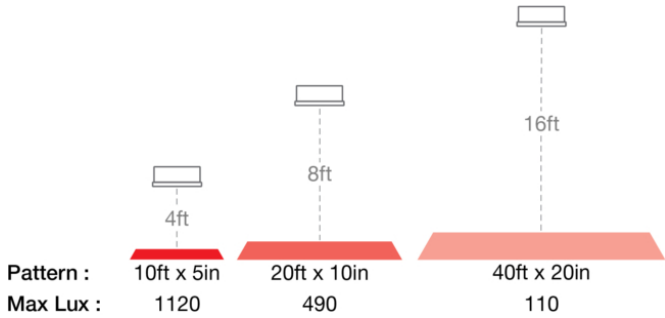

LED Safety Lights - Model 793

PRODUCT INFORMATION

Description	12-90V LED Red Stripe Zone Light
Height	48.00 mm / 1.89 in
Width	150.00 mm / 5.91 in
Depth	63.00 mm / 2.48 in
Shape	Rectangular
Outer Lens Material	Polycarbonate
Outer Lens Color	Clear
Housing Material	Aluminum
Housing Color	Black
Bezel Color	Black
Mounting Hardware Description	(x1) 5/16"-18 x 1.00" Mounting Bolt Bracket
Mounting Type	Pedestal
Minimum Operating Temperature	-40 °C / -40 °F
Maximum Operating Temperature	65 °C / 149 °F
Connector or Wiring	Deutsch DT04-2P
Mating Connector	Deutsch DT06-2S with harness included with flying leads
Product Weight	0.79 lbs / 0.36 kgs
Shipping Weight	1.10 lbs / 0.5 kgs

Eco Friendly
IEC IP69K
UL Recognized

PHOTOMETRIC SPECIFICATIONS

Raw Lumen Output 1,130
Effective Lumen Output 317
Candela Output 3,150
Beam Pattern(s) Warning - Keep Out Zone

APPLICATIONS

Print date: 2018-11-14