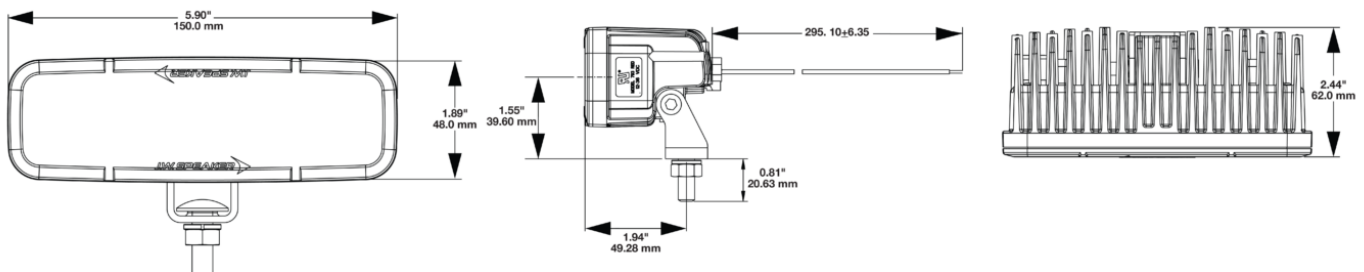

PRODUCT DIMENSIONS

Print date: 2026-05-29

© 2026 J.W. Speaker Corporation • Germantown, WI U.S.A.
www.jwspeaker.com • speaker@jwspeaker.com • 262.251.6660

J.W. SPEAKER
Engineered. Lighting. Solutions.