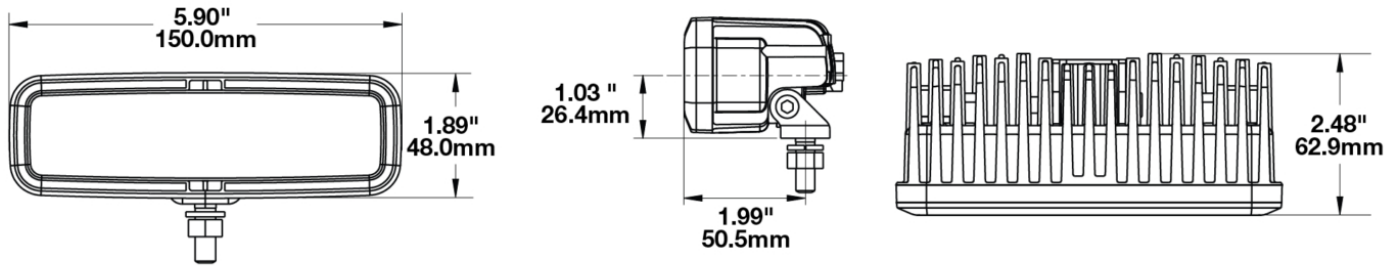

## PRODUCT INFORMATION

---

<b>Description</b>	12-110V LED Red Stripe Zone Light
<b>Height</b>	48.00 mm / 1.89 in
<b>Width</b>	150.00 mm / 5.91 in
<b>Depth</b>	63.00 mm / 2.48 in
<b>Shape</b>	Rectangular
<b>Outer Lens Material</b>	Polycarbonate
<b>Outer Lens Color</b>	Clear
<b>Housing Material</b>	Aluminum
<b>Housing Color</b>	Black
<b>Bezel Color</b>	Black
<b>Mounting Hardware Description</b>	(x1) 5/16"-18 x 1.00" Mounting Bolt Bracket
<b>Mounting Type</b>	Pedestal
<b>Minimum Operating Temperature</b>	-40 °C / -40 °F
<b>Maximum Operating Temperature</b>	65 °C / 149 °F
<b>Connector or Wiring</b>	Deutsch DT04-2P
<b>Mating Connector</b>	Deutsch DT06-2S with harness included with flying leads
<b>Product Weight</b>	0.87 lbs / 0.39 kgs
<b>Shipping Weight</b>	1.10 lbs / 0.5 kgs

## PRODUCT DIMENSIONS