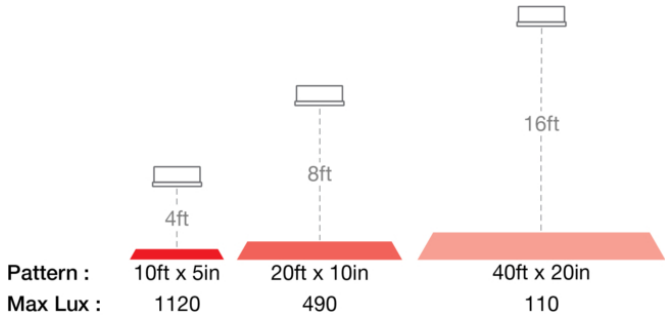

## PRODUCT DIMENSIONS

## PHOTOMETRIC SPECIFICATIONS

<b>Raw Lumen Output</b>	1,130
<b>Effective Lumen Output</b>	317
<b>Candela Output</b>	3,150
<b>Beam Pattern(s)</b>	Warning - Keep Out Zone