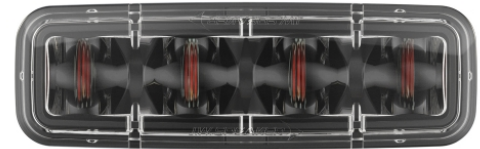

# LED Safety Lights - Model 793

## PRODUCT INFORMATION

---

<b>Description</b>	12-110V LED Red Stripe Zone Light
<b>Height</b>	48.00 mm / 1.89 in
<b>Width</b>	150.00 mm / 5.91 in
<b>Depth</b>	63.00 mm / 2.48 in
<b>Shape</b>	Rectangular
<b>Outer Lens Material</b>	Polycarbonate
<b>Outer Lens Color</b>	Clear
<b>Housing Material</b>	Aluminum
<b>Housing Color</b>	Black
<b>Bezel Color</b>	Black
<b>Mounting Hardware Description</b>	(x1) 5/16"-18 x 1.00" Mounting Bolt Bracket
<b>Mounting Type</b>	Pedestal
<b>Minimum Operating Temperature</b>	-40 °C / -40 °F
<b>Maximum Operating Temperature</b>	65 °C / 149 °F
<b>Connector or Wiring</b>	Deutsch DT04-2P
<b>Mating Connector</b>	Deutsch DT06-2S with harness included with flying leads
<b>Product Weight</b>	0.87 lbs / 0.39 kgs
<b>Shipping Weight</b>	1.10 lbs / 0.5 kgs