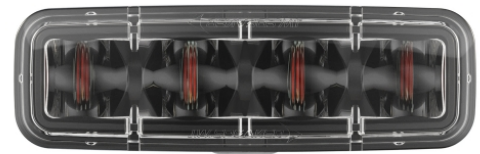

# LED Safety Lights - Model 793

## PRODUCT INFORMATION

<b>Description</b>	12-36V LED Red Stripe Zone Light
<b>Height</b>	48.00 mm / 1.89 in
<b>Width</b>	150.00 mm / 5.91 in
<b>Depth</b>	63.00 mm / 2.48 in
<b>Shape</b>	Rectangular
<b>Outer Lens Material</b>	Polycarbonate
<b>Outer Lens Color</b>	Clear
<b>Housing Color</b>	Black
<b>Bezel Color</b>	Black
<b>Mounting Hardware Description</b>	(x1) 5/16"-18 x 1.00" Mounting Bolt Bracket
<b>Minimum Operating Temperature</b>	-40 °C / -40 °F
<b>Maximum Operating Temperature</b>	65 °C / 149 °F
<b>Connector or Wiring</b>	Deutsch DT04-2P
<b>Mating Connector</b>	Deutsch DT06-2S with harness included with flying leads
<b>Product Weight</b>	0.79 lbs / 0.36 kgs
<b>Shipping Weight</b>	1.17 lbs / 0.53 kgs