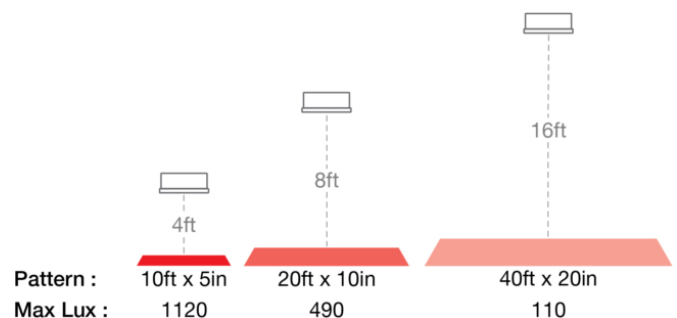

LED Safety Lights - Model 793

PRODUCT INFORMATION

Description	12-36V LED Red Stripe Zone Light
Height	48.00 mm / 1.89 in
Width	150.00 mm / 5.91 in
Depth	63.00 mm / 2.48 in
Shape	Rectangular
Outer Lens Material	Polycarbonate
Outer Lens Color	Clear
Housing Color	Black
Bezel Color	Black
Mounting Hardware Description	(x1) 5/16"-18 x 1.00" Mounting Bolt Bracket
Minimum Operating Temperature	-40 °C / -40 °F
Maximum Operating Temperature	65 °C / 149 °F
Connector or Wiring	Deutsch DT04-2P
Mating Connector	Deutsch DT06-2S with harness included with flying leads
Product Weight	0.79 lbs / 0.36 kgs
Shipping Weight	1.17 lbs / 0.53 kgs

REGULATORY STANDARDS COMPLIANCE

Buy America Standards
IEC IP67
UL Recognized

Eco Friendly
IEC IP69K

PHOTOMETRIC SPECIFICATIONS

Raw Lumen Output	1,130
Effective Lumen Output	317
Candela Output	3,150
Beam Pattern(s)	Warning - Keep Out Zone