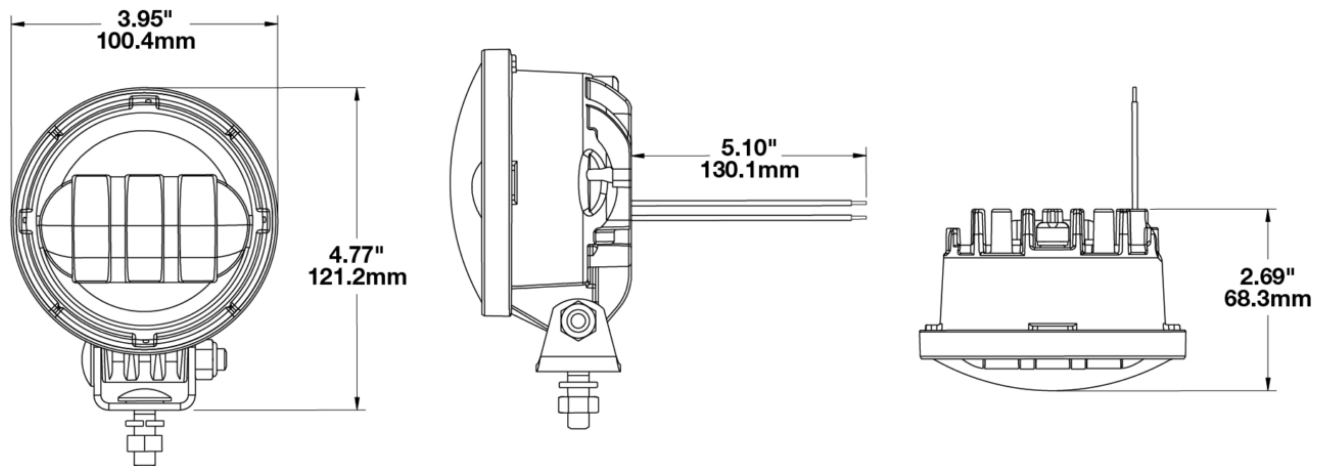

## PRODUCT INFORMATION

<b>Description</b>	12-110V Antiglare Zone Light
<b>Height</b>	121.23 mm / 4.77 in
<b>Width</b>	100.36 mm / 3.95 in
<b>Depth</b>	68.30 mm / 2.69 in
<b>Shape</b>	Round
<b>Outer Lens Material</b>	Hardcoated Polycarbonate
<b>Outer Lens Color</b>	Clear
<b>Housing Material</b>	Die-Cast Aluminum
<b>Housing Color</b>	Black
<b>Bezel Color</b>	Black
<b>Mounting Hardware Description</b>	(x1) M8-1.25 x .25 SS Mounting Bolt
<b>Mounting Type</b>	Universal Pedestal Mount
<b>Product Weight</b>	0.99 lbs / 0.45 kgs
<b>Shipping Weight</b>	2.60 lbs / 1.18 kgs

## PHOTOMETRIC SPECIFICATIONS

---

<b>Raw Lumen Output</b>	1470
<b>Effective Lumen Output</b>	318
<b>Candela Output</b>	3,454
<b>Beam Pattern(s)</b>	Warning - Keep Out Zone