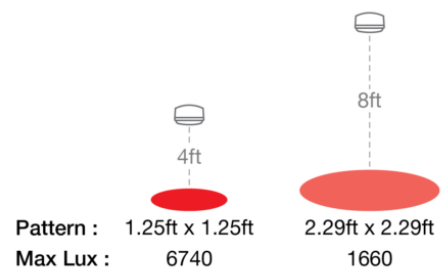

## PRODUCT INFORMATION

<b>Description</b>	12-110V LED Red Warning Light
<b>Height</b>	110.00 mm / 4.33 in
<b>Width</b>	85.20 mm / 3.35 in
<b>Depth</b>	56.90 mm / 2.24 in
<b>Shape</b>	Round
<b>Outer Lens Material</b>	Polycarbonate
<b>Outer Lens Color</b>	Clear
<b>Housing Material</b>	Die-Cast Aluminum
<b>Housing Color</b>	Black
<b>Mounting Hardware Description</b>	(x1) M8-20 x 1.25 Mounting Bolt Black ZP
<b>Mounting Type</b>	Pedestal
<b>Product Weight</b>	1.40 lbs / 0.64 kgs
<b>Shipping Weight</b>	1.10 lbs / 0.5 kgs

## PHOTOMETRIC SPECIFICATIONS

<b>Effective Lumen Output</b>	276
<b>Candela Output</b>	9,920
<b>Beam Pattern(s)</b>	Warning - Keep Out Zone

Print date: 2024-11-08

© 2024 J.W. Speaker Corporation • Germantown, WI U.S.A.  
www.jwspeaker.com • speaker@jwspeaker.com • 262.251.6660