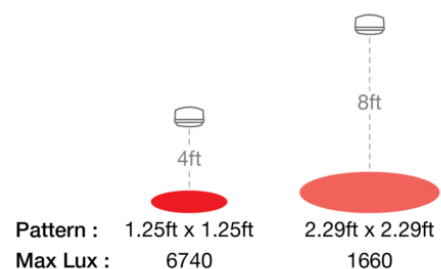

## PRODUCT INFORMATION

<b>Description</b>	12-110V LED Red Warning Light
<b>Height</b>	110.00 mm / 4.33 in
<b>Width</b>	85.20 mm / 3.35 in
<b>Depth</b>	56.90 mm / 2.24 in
<b>Shape</b>	Round
<b>Outer Lens Material</b>	Polycarbonate
<b>Outer Lens Color</b>	Clear
<b>Housing Material</b>	Die-Cast Aluminum
<b>Housing Color</b>	Black
<b>Mounting Hardware Description</b>	(x1) M8-20 x 1.25 Mounting Bolt Black ZP
<b>Mounting Type</b>	Pedestal
<b>Product Weight</b>	1.40 lbs / 0.64 kgs
<b>Shipping Weight</b>	1.10 lbs / 0.5 kgs

## PHOTOMETRIC SPECIFICATIONS

<b>Effective Lumen Output</b>	276
<b>Candela Output</b>	9,920
<b>Beam Pattern(s)</b>	Warning - Keep Out Zone

Print date: 2024-02-23

© 2024 J.W. Speaker Corporation • Germantown, WI U.S.A.  
www.jwspeaker.com • speaker@jwspeaker.com • 262.251.6660