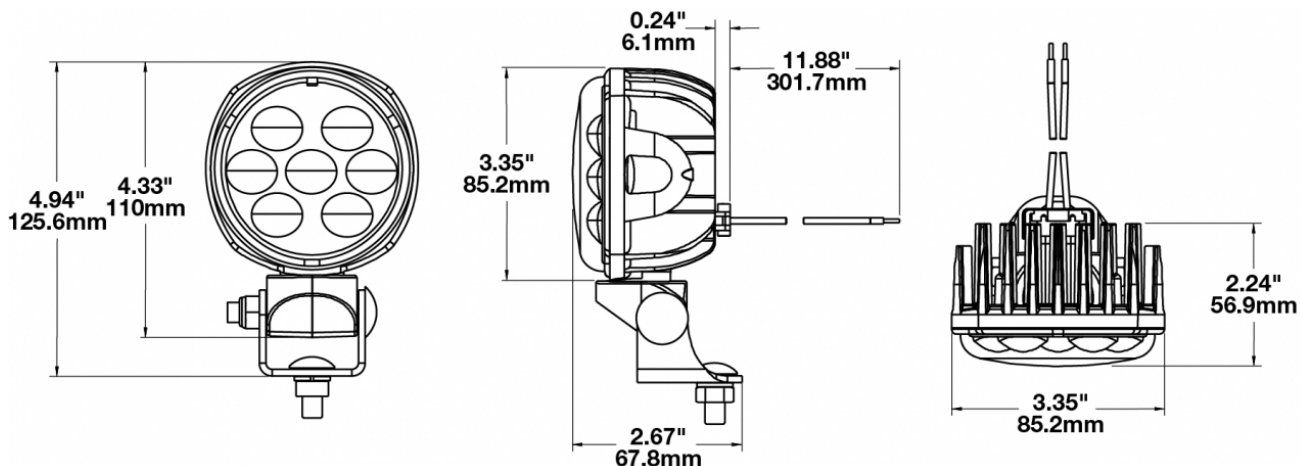

PRODUCT DIMENSIONS

Print date: 2024-02-23

© 2024 J.W. Speaker Corporation • Germantown, WI U.S.A.
www.jwspeaker.com • speaker@jwspeaker.com • 262.251.6660

J.W. SPEAKER
Engineered. Lighting. Solutions.