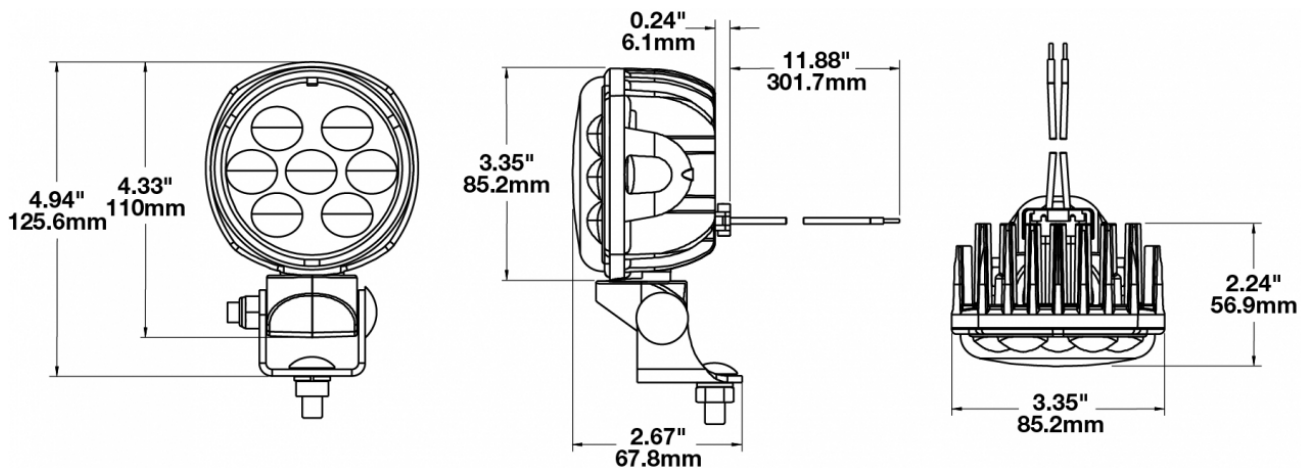

PRODUCT DIMENSIONS

Print date: 2024-11-08

© 2024 J.W. Speaker Corporation • Germantown, WI U.S.A.
www.jwspeaker.com • speaker@jwspeaker.com • 262.251.6660

J.W. SPEAKER
Engineered. Lighting. Solutions.