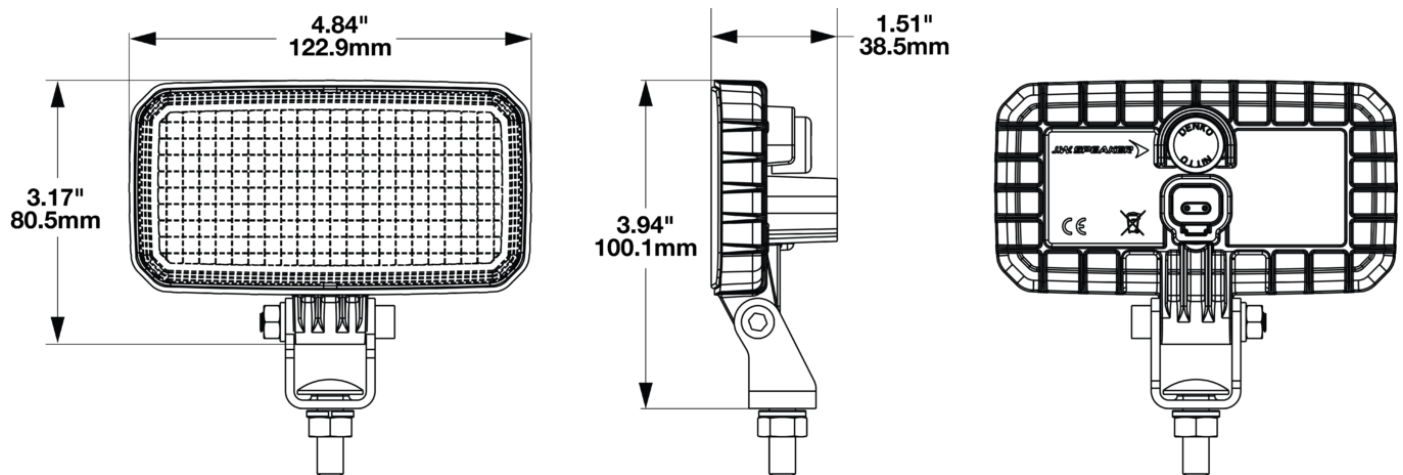

# LED Reverse Light - Model 790 XD

## PRODUCT INFORMATION

<b>Description</b>	12/24V SAE/ECE LED Reverse Lamp w/ Deutsch
<b>Height</b>	100.12 mm / 3.94 in
<b>Width</b>	122.86 mm / 4.84 in
<b>Depth</b>	38.5 mm / 1.52 in
<b>Shape</b>	Rectangular
<b>Outer Lens Material</b>	Polycarbonate
<b>Outer Lens Color</b>	Clear
<b>Housing Material</b>	Polycarbonate
<b>Housing Color</b>	Black
<b>Mounting Hardware Description</b>	(x1) M6-1X35, M6-1, M8-1.25X25, M8-1.25
<b>Mounting Type</b>	Universal Pedestal Mount
<b>Minimum Operating Temperature</b>	-40 °C / -40 °F
<b>Maximum Operating Temperature</b>	85 °C / 185 °F
<b>Mating Connector</b>	Deutsch DT06-2S
<b>Product Weight</b>	0.54 lbs / 0.24 kgs
<b>Shipping Weight</b>	0.1 lbs / 0.05 kgs