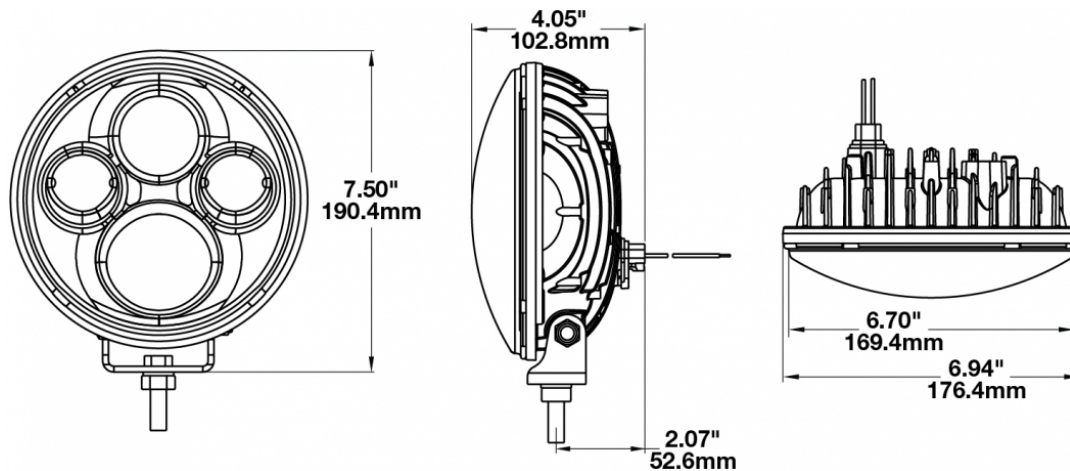

LED Off Road Truck Lights - Model TS4000

PRODUCT INFORMATION

Description	12-24V ECE LED High Beam with Black Inner Bezel & Pedestal Mount
Height	177.80 mm / 7 in
Width	177.80 mm / 7 in
Depth	99.06 mm / 3.9 in
Shape	Round
Outer Lens Material	Polycarbonate
Outer Lens Color	Clear
Housing Material	Aluminum
Housing Color	Black
Bezel Color	Black
Mounting Hardware Description	(x1)
Mounting Type	U Bracket
Minimum Operating Temperature	-40 °C / -40 °F
Maximum Operating Temperature	65 °C / 149 °F
Connector or Wiring	Integral Deutsch DT04-2P
Mating Connector	DT06-2S
Product Weight	6.40 lbs / 2.9 kgs
Shipping Weight	6.95 lbs / 3.15 kgs

PRODUCT DIMENSIONS

ELECTRICAL SPECIFICATIONS

Input Voltage	12-24V DC
Operating Voltage	9-32V DC
Black Wire	Ground
Red Wire	Positive
Current Draw	5.97A @ 12V DC 2.54A @ 24V DC

REGULATORY STANDARDS COMPLIANCE

PHOTOMETRIC SPECIFICATIONS

Raw Lumen Output	6,450 (High Beam)
Effective Lumen Output	2,400 (High Beam)
Nominal LED Color Temperature	5000 K
Beam Pattern(s)	Forward Lighting - Driving Forward Lighting - High Beam (ECE)
Flash Rate 1	133,000