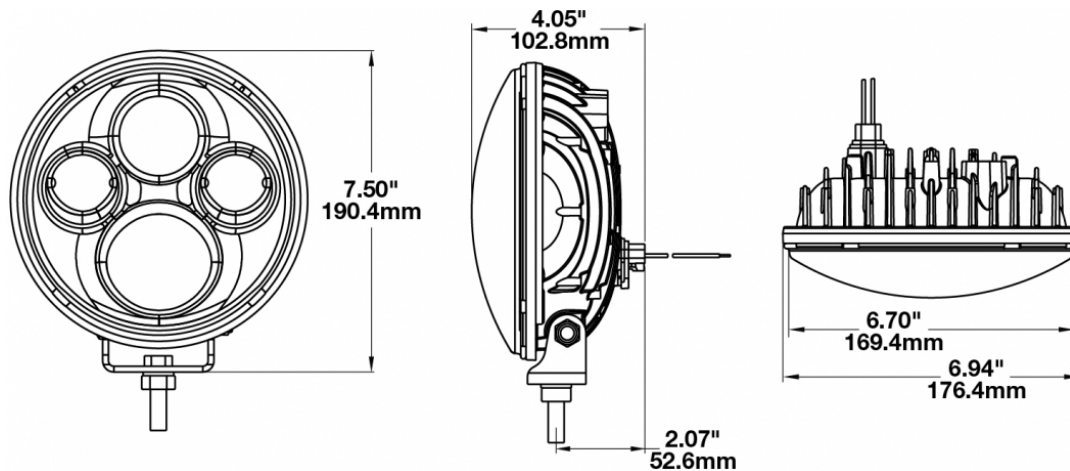

LED Off Road Truck Lights - Model TS4000

PRODUCT INFORMATION

Description	12-24V LED High Beam with Black Inner Bezel & Pedestal Mount
Height	177.80 mm / 7 in
Width	177.80 mm / 7 in
Depth	99.06 mm / 3.9 in
Shape	Round
Outer Lens Material	Polycarbonate
Outer Lens Color	Clear
Housing Material	Aluminum
Housing Color	Black
Bezel Color	Black
Mounting Hardware Description	(x1)
Mounting Type	U Bracket
Minimum Operating Temperature	-40 °C / -40 °F
Maximum Operating Temperature	65 °C / 149 °F
Connector or Wiring	Integral Deutsch DT04-2P
Mating Connector	DT06-2S
Product Weight	6.40 lbs / 2.9 kgs
Shipping Weight	6.95 lbs / 3.15 kgs

PRODUCT DIMENSIONS

ELECTRICAL SPECIFICATIONS

Input Voltage	12-24V DC
Operating Voltage	9-32V DC
Black Wire	Ground
Red Wire	Positive
Current Draw	5.97A @ 12V DC 2.54A @ 24V DC

REGULATORY STANDARDS COMPLIANCE

LED Off Road Truck Lights - Model TS4000

PHOTOMETRIC SPECIFICATIONS

Raw Lumen Output	6,450 (High Beam)
Effective Lumen Output	2,400 (High Beam)
Nominal LED Color Temperature	5000 K
Beam Pattern(s)	Forward Lighting - Driving Forward Lighting - High Beam (ECE)
Flash Rate 1	133,000