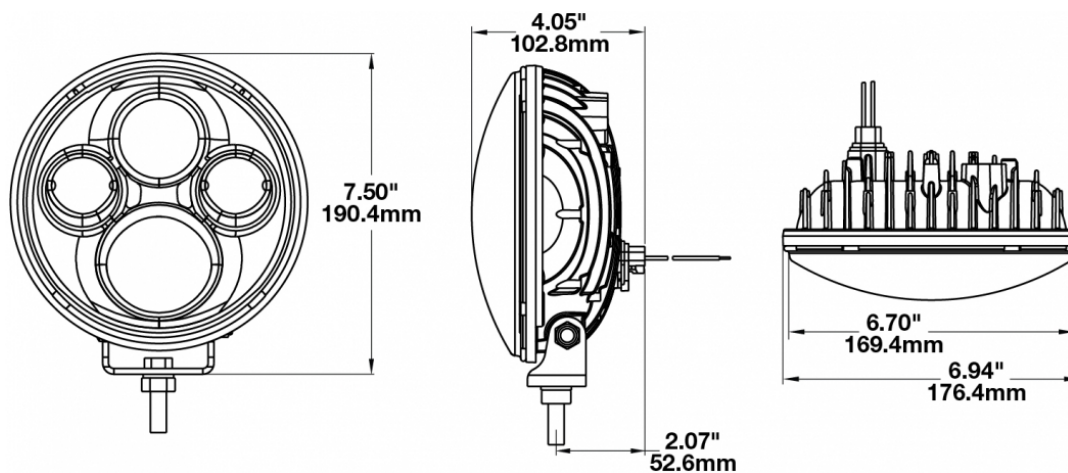

PRODUCT DIMENSIONS

Print date: 2020-07-14

© 2020 J.W. Speaker Corporation • Germantown, WI U.S.A.
www.jwspeaker.com • speaker@jwspeaker.com • 262.251.6660