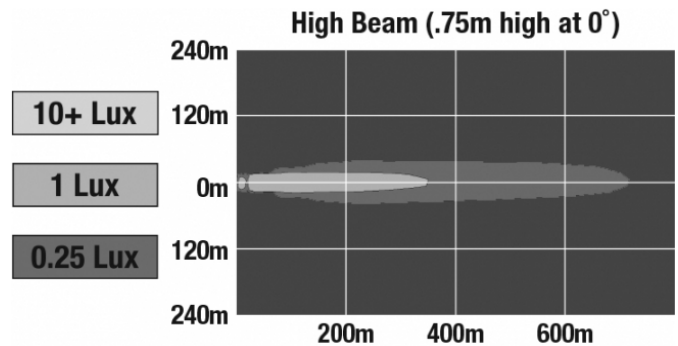

PHOTOMETRIC SPECIFICATIONS

Raw Lumen Output	6,450 (High Beam)
Effective Lumen Output	2,400 (High Beam)
Nominal LED Color Temperature	5000 K
Beam Pattern(s)	Forward Lighting - Driving Forward Lighting - High Beam (ECE)
Flash Rate 1	133,000