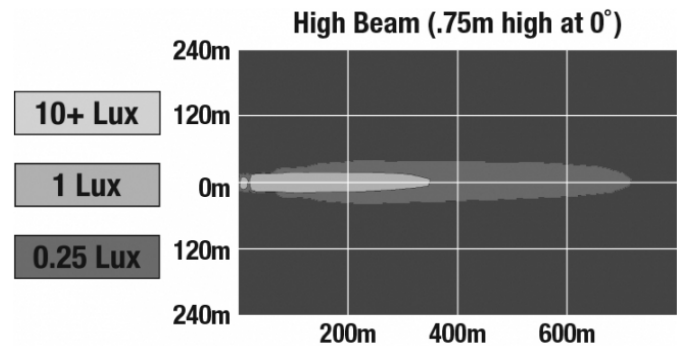

LED Off Road Truck Lights - Model TS4000

PHOTOMETRIC SPECIFICATIONS

Raw Lumen Output	6,450 (High Beam)
Effective Lumen Output	2,400 (High Beam)
Nominal LED Color Temperature	5000 K
Beam Pattern(s)	Forward Lighting - Driving Forward Lighting - High Beam (ECE)
Flash Rate 1	133,000