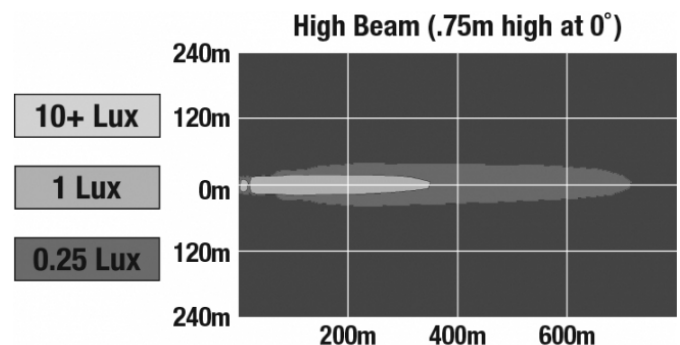

LED Off Road Truck Lights - Model TS4000

PRODUCT INFORMATION

Description	12-24V ECE LED High Beam with Black Inner Bezel & Pedestal Mount
Height	177.80 mm / 7 in
Width	177.80 mm / 7 in
Depth	99.06 mm / 3.9 in
Shape	Round
Outer Lens Material	Polycarbonate
Outer Lens Color	Clear
Housing Material	Aluminum
Housing Color	Black
Bezel Color	Black
Mounting Hardware Description	(x1)
Mounting Type	U Bracket
Minimum Operating Temperature	-40 °C / -40 °F
Maximum Operating Temperature	65 °C / 149 °F
Connector or Wiring	Integral Deutsch DT04-2P
Product Weight	6.40 lbs / 2.9 kgs

PHOTOMETRIC SPECIFICATIONS

Raw Lumen Output	4,160 (High Beam)
Effective Lumen Output	1,820 (High Beam)
Nominal LED Color Temperature	5000 K
Beam Pattern(s)	Forward Lighting - Driving Forward Lighting - High Beam (ECE)
Flash Rate 1	133,000