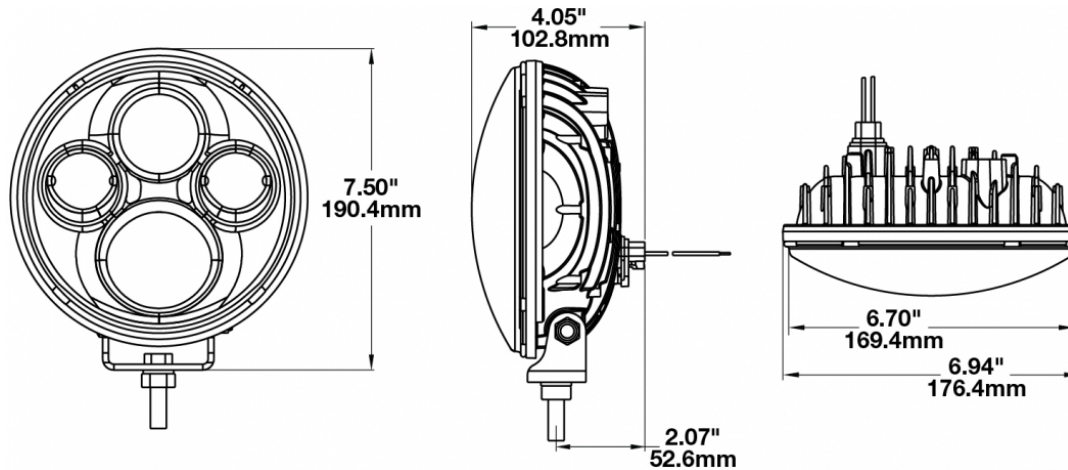

## PRODUCT INFORMATION

<b>Description</b>	12-24V ECE LED High Beam with Black Inner Bezel & Pedestal Mount - 2 Light Kit
<b>Height</b>	177.80 mm / 7 in
<b>Width</b>	177.80 mm / 7 in
<b>Depth</b>	99.06 mm / 3.9 in
<b>Shape</b>	Round
<b>Outer Lens Material</b>	Polycarbonate
<b>Outer Lens Color</b>	Clear
<b>Housing Material</b>	Aluminum
<b>Housing Color</b>	Black
<b>Bezel Color</b>	Black
<b>Mounting Hardware Description</b>	(x1) 3/8"-16 x UNC
<b>Mounting Type</b>	U Bracket
<b>Minimum Operating Temperature</b>	-40 °C / -40 °F
<b>Maximum Operating Temperature</b>	65 °C / 149 °F
<b>Connector or Wiring</b>	Integral Deutsch DT04-2P
<b>Mating Connector</b>	DT06-2S
<b>Product Weight</b>	0.00 lbs / 0 kgs
<b>Shipping Weight</b>	7.20 lbs / 3.27 kgs

## PRODUCT DIMENSIONS