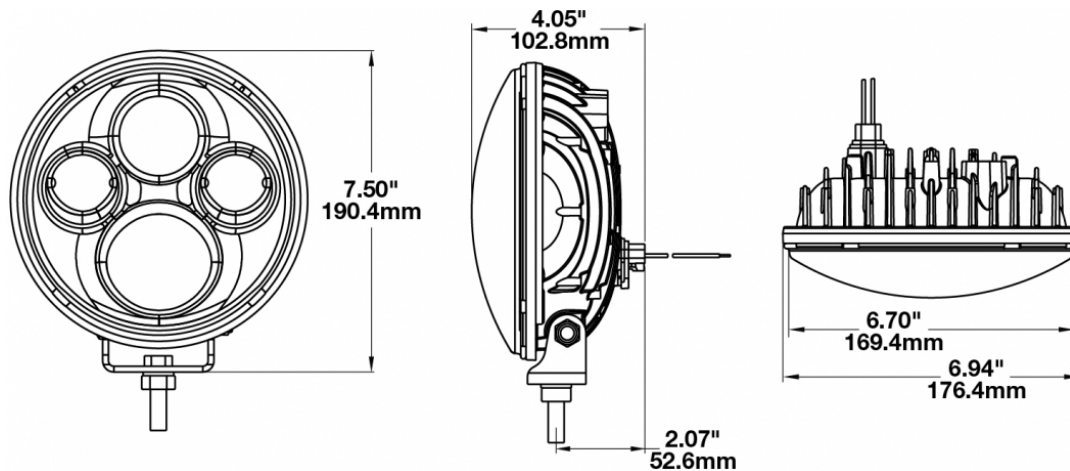

LED Off Road Truck Lights - Model TS4000

PRODUCT INFORMATION

Description	12-24V LED High Beam with Black Inner Bezel & Pedestal Mount - 2 Light Kit
Height	177.80 mm / 7 in
Width	177.80 mm / 7 in
Depth	99.06 mm / 3.9 in
Shape	Round
Outer Lens Material	Polycarbonate
Outer Lens Color	Clear
Housing Material	Aluminum
Housing Color	Black
Bezel Color	Black
Mounting Hardware Description	(x1) 3/8"-16 x UNC
Mounting Type	U Bracket
Minimum Operating Temperature	-40 °C / -40 °F
Maximum Operating Temperature	65 °C / 149 °F
Connector or Wiring	Integral Deutsch DT04-2P
Mating Connector	DT06-2S
Product Weight	6.40 lbs / 2.9 kgs
Shipping Weight	7.20 lbs / 3.27 kgs

PRODUCT DIMENSIONS

ELECTRICAL SPECIFICATIONS

Input Voltage	12-24V DC
Operating Voltage	9-32V DC
Black Wire	Ground
Red Wire	Positive
Current Draw	5.97A @ 12V DC 2.54A @ 24V DC

REGULATORY STANDARDS COMPLIANCE

LED Off Road Truck Lights - Model TS4000

PHOTOMETRIC SPECIFICATIONS

Raw Lumen Output	6,450 (High Beam)
Effective Lumen Output	2,400 (High Beam)
Candela Output	133,000
Nominal LED Color Temperature	5000 K
Beam Pattern(s)	Forward Lighting - Driving Forward Lighting - High Beam (ECE)