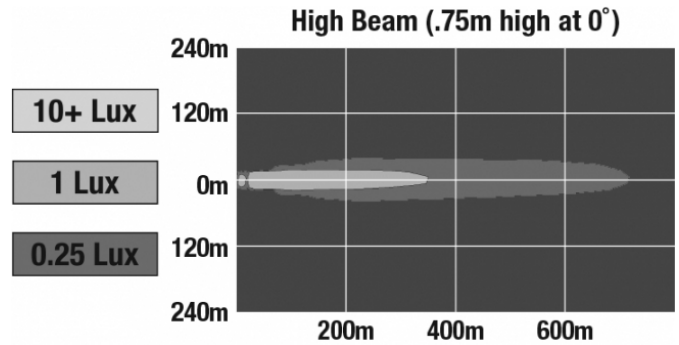

LED Off Road Truck Lights - Model TS4000

PHOTOMETRIC SPECIFICATIONS

Raw Lumen Output	6,450 (High Beam)
Effective Lumen Output	2,400 (High Beam)
Candela Output	133,000
Nominal LED Color Temperature	5000 K
Beam Pattern(s)	Forward Lighting - Driving Forward Lighting - High Beam (ECE)