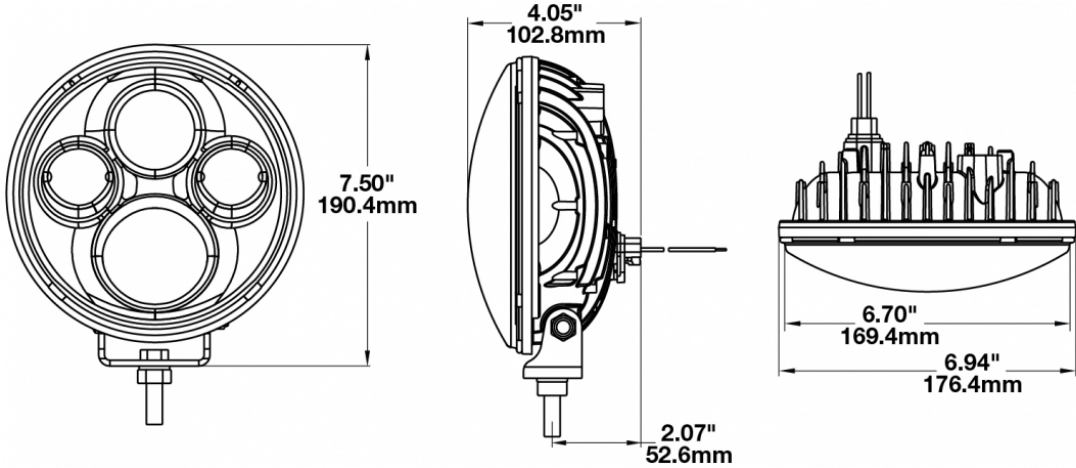

LED Off Road Truck Lights - Model TS4000

PRODUCT INFORMATION

Description	12-24V ECE LED High Beam with Black Inner Bezel & Pedestal Mount - 2 Light Kit
Height	177.80 mm / 7 in
Width	177.80 mm / 7 in
Depth	99.06 mm / 3.9 in
Shape	Round
Outer Lens Material	Polycarbonate
Outer Lens Color	Clear
Housing Material	Aluminum
Housing Color	Black
Bezel Color	Black
Mounting Hardware Description	(x1) 3/8"-16 x UNC
Mounting Type	U Bracket
Minimum Operating Temperature	-40 °C / -40 °F
Maximum Operating Temperature	65 °C / 149 °F
Connector or Wiring	Integral Deutsch DT04-2P
Mating Connector	DT06-2S
Product Weight	6.40 lbs / 2.9 kgs
Shipping Weight	7.20 lbs / 3.27 kgs

PRODUCT DIMENSIONS

ELECTRICAL SPECIFICATIONS

Input Voltage	12-24V DC
Operating Voltage	9-32V DC
Black Wire	Ground
Red Wire	Positive
Current Draw	5.97A @ 12V DC 2.54A @ 24V DC

REGULATORY STANDARDS COMPLIANCE

LED Off Road Truck Lights - Model TS4000

PHOTOMETRIC SPECIFICATIONS

Raw Lumen Output	6,450 (High Beam)
Effective Lumen Output	2,400 (High Beam)
Candela Output	133,000
Nominal LED Color Temperature	5000 K
Beam Pattern(s)	Forward Lighting - Driving Forward Lighting - High Beam (ECE)