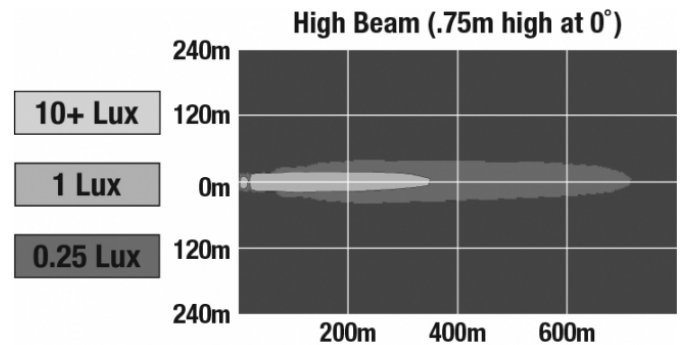

## PRODUCT DIMENSIONS

## PHOTOMETRIC SPECIFICATIONS

<b>Raw Lumen Output</b>	3,300 (High Beam)
<b>Effective Lumen Output</b>	1,440 (High Beam)
<b>Candela Output</b>	133,000
<b>Nominal LED Color Temperature</b>	5000 K
<b>Beam Pattern(s)</b>	Forward Lighting - Driving Forward Lighting - High Beam (ECE)