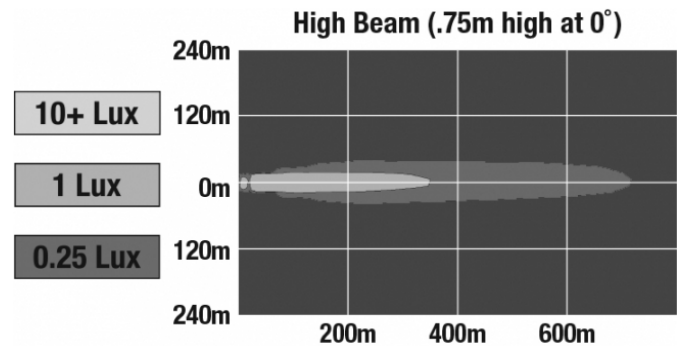

LED Off Road Truck Lights - Model TS4000

PRODUCT INFORMATION

Description	12-24V ECE LED High Beam with Chrome Inner Bezel & Pedestal Mount - 2 Light Kit
Height	177.80 mm / 7 in
Width	177.80 mm / 7 in
Depth	99.06 mm / 3.9 in
Shape	Round
Outer Lens Material	Polycarbonate
Outer Lens Color	Clear
Housing Material	Aluminum
Housing Color	Black
Bezel Color	Chrome
Mounting Hardware Description	(x1) 3/8"-16 x UNC
Mounting Type	U Bracket
Minimum Operating Temperature	-40 °C / -40 °F
Maximum Operating Temperature	65 °C / 149 °F
Connector or Wiring	Integral Deutsch DT04-2P
Mating Connector	DT06-2S
Product Weight	6.40 lbs / 2.9 kgs
Shipping Weight	7.20 lbs / 3.27 kgs

PHOTOMETRIC SPECIFICATIONS

Raw Lumen Output	6,450 (High Beam)
Effective Lumen Output	2,400 (High Beam)
Candela Output	133,000
Nominal LED Color Temperature	5000 K
Beam Pattern(s)	Forward Lighting - Driving Forward Lighting - High Beam (ECE)