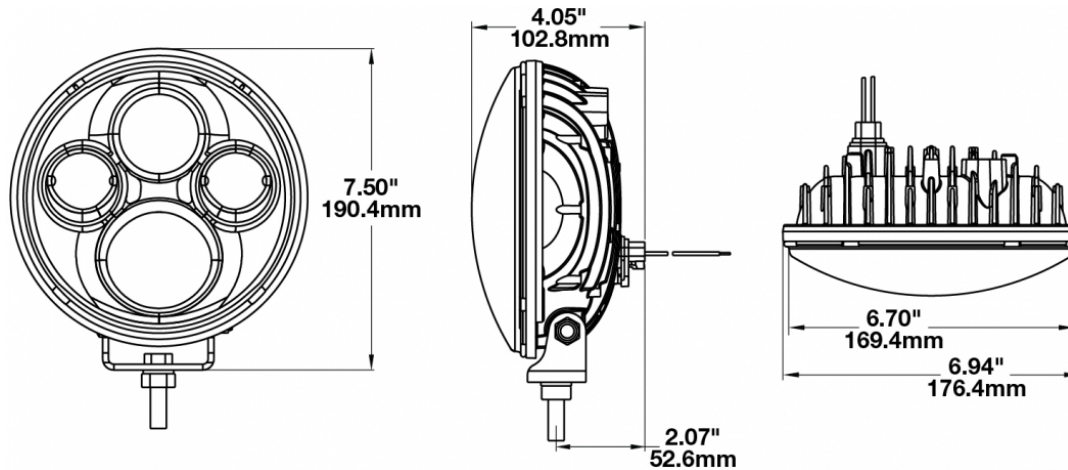

LED Auxiliary Lights - Model TS4000

PRODUCT DIMENSIONS

ELECTRICAL SPECIFICATIONS

Input Voltage	12-24V DC
Operating Voltage	9-32V DC
Black Wire	Ground
Red Wire	Positive
Current Draw	4.80A @ 12V DC 2.50A @ 24V DC