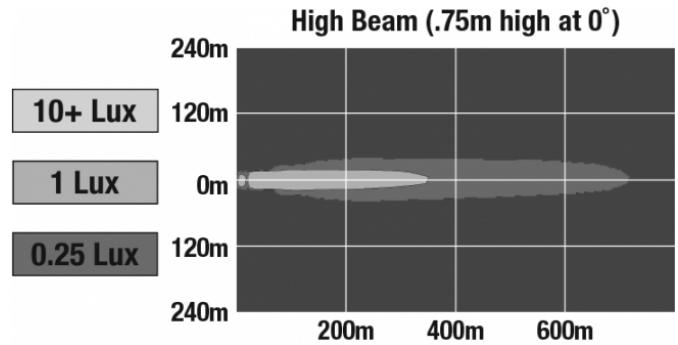

## PRODUCT INFORMATION

<b>Description</b>	12-24V ECE LED High Beam with Chrome Inner Bezel & Pedestal Mount - 2 Light Kit
<b>Height</b>	177.80 mm / 7 in
<b>Width</b>	177.80 mm / 7 in
<b>Depth</b>	99.06 mm / 3.9 in
<b>Shape</b>	Round
<b>Outer Lens Material</b>	Polycarbonate
<b>Outer Lens Color</b>	Clear
<b>Housing Material</b>	Aluminum
<b>Housing Color</b>	Black
<b>Bezel Color</b>	Chrome
<b>Mounting Hardware Description</b>	(x1) 3/8"-16 x UNC
<b>Mounting Type</b>	U Bracket
<b>Minimum Operating Temperature</b>	-40 °C / -40 °F
<b>Maximum Operating Temperature</b>	65 °C / 149 °F
<b>Connector or Wiring</b>	Integral Deutsch DT04-2P
<b>Mating Connector</b>	DT06-2S
<b>Product Weight</b>	0.00 lbs / 0 kgs
<b>Shipping Weight</b>	7.20 lbs / 3.27 kgs

## PRODUCT DIMENSIONS

## PHOTOMETRIC SPECIFICATIONS

<b>Raw Lumen Output</b>	4,160 (High Beam)
<b>Effective Lumen Output</b>	1,820 (High Beam)
<b>Candela Output</b>	133,000
<b>Nominal LED Color Temperature</b>	5000 K
<b>Beam Pattern(s)</b>	Forward Lighting - Driving Forward Lighting - High Beam (ECE)