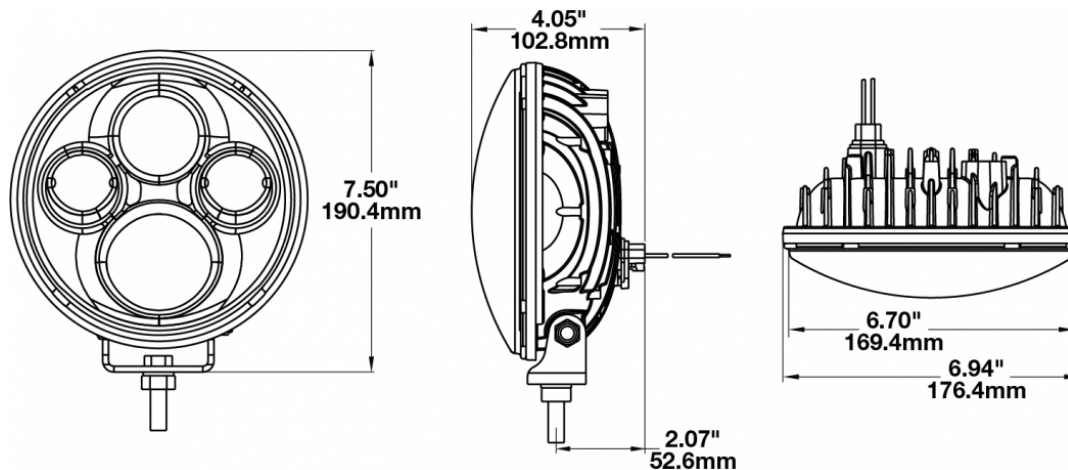

## PRODUCT INFORMATION

<b>Description</b>	12-24V ECE LED High Beam with Chrome Inner Bezel & Pedestal Mount - 2 Light Kit
<b>Height</b>	177.80 mm / 7 in
<b>Width</b>	177.80 mm / 7 in
<b>Depth</b>	99.06 mm / 3.9 in
<b>Shape</b>	Round
<b>Outer Lens Material</b>	Polycarbonate
<b>Outer Lens Color</b>	Clear
<b>Housing Material</b>	Aluminum
<b>Housing Color</b>	Black
<b>Bezel Color</b>	Chrome
<b>Mounting Hardware Description</b>	(x1) 3/8"-16 x UNC
<b>Mounting Type</b>	U Bracket
<b>Minimum Operating Temperature</b>	-40 °C / -40 °F
<b>Maximum Operating Temperature</b>	65 °C / 149 °F
<b>Connector or Wiring</b>	Integral Deutsch DT04-2P
<b>Mating Connector</b>	DT06-2S
<b>Product Weight</b>	2.20 lbs / 1 kgs
<b>Shipping Weight</b>	7.20 lbs / 3.27 kgs

## PRODUCT DIMENSIONS