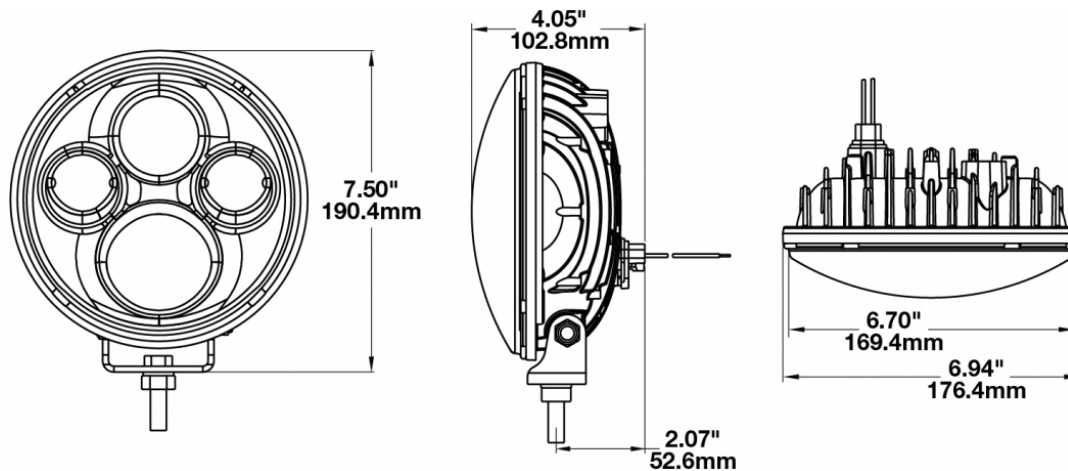

LED Off Road Truck Lights - Model TS4000

PRODUCT INFORMATION

Description	12-24V ECE LED High Beam with Chrome Inner Bezel & Pedestal Mount - 2 Light Kit
Height	177.80 mm / 7 in
Width	177.80 mm / 7 in
Depth	99.06 mm / 3.9 in
Shape	Round
Outer Lens Material	Polycarbonate
Outer Lens Color	Clear
Housing Material	Aluminum
Housing Color	Black
Bezel Color	Chrome
Mounting Hardware Description	(x1) 3/8"-16 x UNC
Mounting Type	U Bracket
Minimum Operating Temperature	-40 °C / -40 °F
Maximum Operating Temperature	65 °C / 149 °F
Connector or Wiring	Integral Deutsch DT04-2P
Mating Connector	DT06-2S
Product Weight	6.40 lbs / 2.9 kgs
Shipping Weight	7.20 lbs / 3.27 kgs

PRODUCT DIMENSIONS

ELECTRICAL SPECIFICATIONS

Input Voltage	12-24V DC
Operating Voltage	9-32V DC
Black Wire	Ground
Red Wire	Positive
Current Draw	5.97A @ 12V DC 2.54A @ 24V DC

REGULATORY STANDARDS COMPLIANCE

PHOTOMETRIC SPECIFICATIONS

Raw Lumen Output	6,450 (High Beam)
Effective Lumen Output	2,400 (High Beam)
Candela Output	133,000
Nominal LED Color Temperature	5000 K
Beam Pattern(s)	Forward Lighting - Driving Forward Lighting - High Beam (ECE)