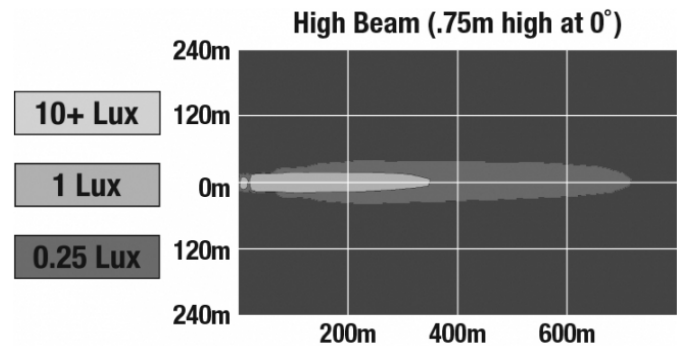

LED Off Road Truck Lights - Model TS4000

PHOTOMETRIC SPECIFICATIONS

Raw Lumen Output	6,450 (High Beam)
Effective Lumen Output	2,400 (High Beam)
Candela Output	133,000
Nominal LED Color Temperature	5000 K
Beam Pattern(s)	Forward Lighting - Driving Forward Lighting - High Beam (ECE)