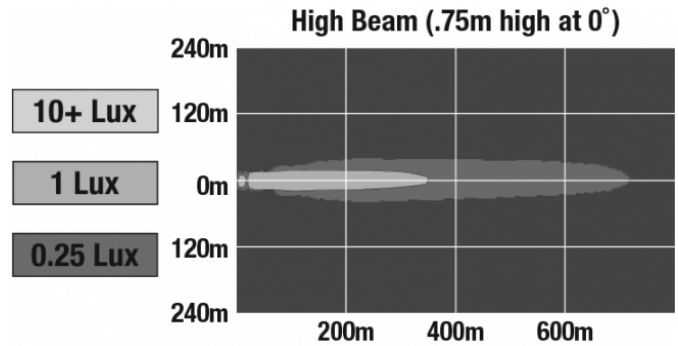

## PRODUCT INFORMATION

---

<b>Description</b>	12-24V ECE LED High Beam with Chrome Inner Bezel & Pedestal Mount
<b>Height</b>	176.40 mm / 6.94 in
<b>Width</b>	176.40 mm / 6.94 in
<b>Depth</b>	93.20 mm / 3.67 in
<b>Shape</b>	Round
<b>Outer Lens Material</b>	Polycarbonate
<b>Outer Lens Color</b>	Clear
<b>Housing Material</b>	Aluminum
<b>Housing Color</b>	Black
<b>Bezel Color</b>	Chrome
<b>Mounting Hardware Description</b>	(x1) 3/8"-16 x UNC
<b>Mounting Type</b>	U Bracket
<b>Minimum Operating Temperature</b>	-40 °C / -40 °F
<b>Maximum Operating Temperature</b>	65 °C / 149 °F
<b>Connector or Wiring</b>	Integral Deutsch DT04-2P
<b>Mating Connector</b>	DT06-2S
<b>Product Weight</b>	6.40 lbs / 2.9 kgs
<b>Shipping Weight</b>	3.70 lbs / 1.68 kgs

## PRODUCT DIMENSIONS

## PHOTOMETRIC SPECIFICATIONS

<b>Raw Lumen Output</b>	6,450 (High Beam)
<b>Effective Lumen Output</b>	2,400 (High Beam)
<b>Candela Output</b>	133,000
<b>Nominal LED Color Temperature</b>	5000 K
<b>Beam Pattern(s)</b>	Forward Lighting - Driving Forward Lighting - High Beam (ECE)