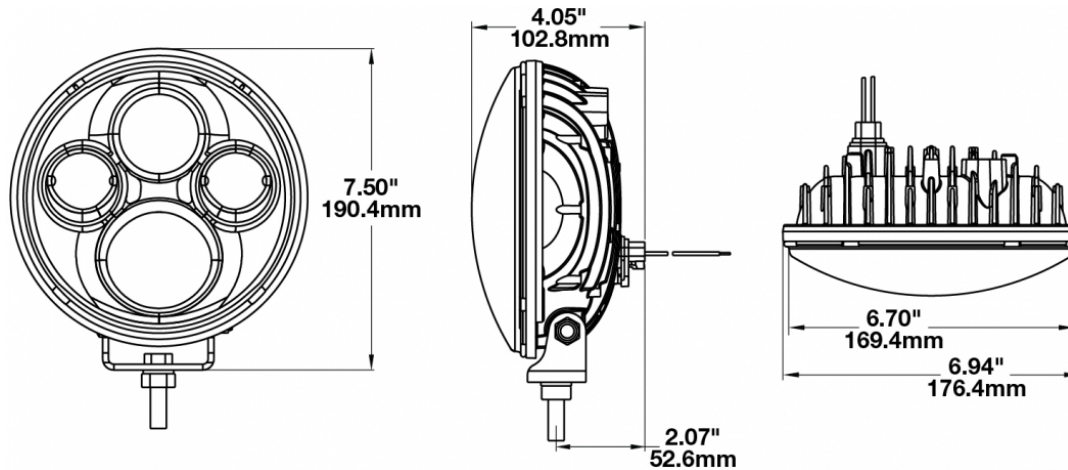

## PRODUCT INFORMATION

<b>Description</b>	12-24V ECE LED High Beam with Chrome Inner Bezel & Pedestal Mount
<b>Height</b>	177.80 mm / 7 in
<b>Width</b>	177.80 mm / 7 in
<b>Depth</b>	99.06 mm / 3.9 in
<b>Shape</b>	Round
<b>Outer Lens Material</b>	Polycarbonate
<b>Outer Lens Color</b>	Clear
<b>Housing Material</b>	Aluminum
<b>Housing Color</b>	Black
<b>Bezel Color</b>	Chrome
<b>Mounting Hardware Description</b>	(x1) 3/8"-16 x UNC
<b>Mounting Type</b>	U Bracket
<b>Minimum Operating Temperature</b>	-40 °C / -40 °F
<b>Maximum Operating Temperature</b>	65 °C / 149 °F
<b>Connector or Wiring</b>	Integral Deutsch DT04-2P
<b>Mating Connector</b>	DT06-2S
<b>Product Weight</b>	2.20 lbs / 1 kgs
<b>Shipping Weight</b>	3.70 lbs / 1.68 kgs

## PRODUCT DIMENSIONS