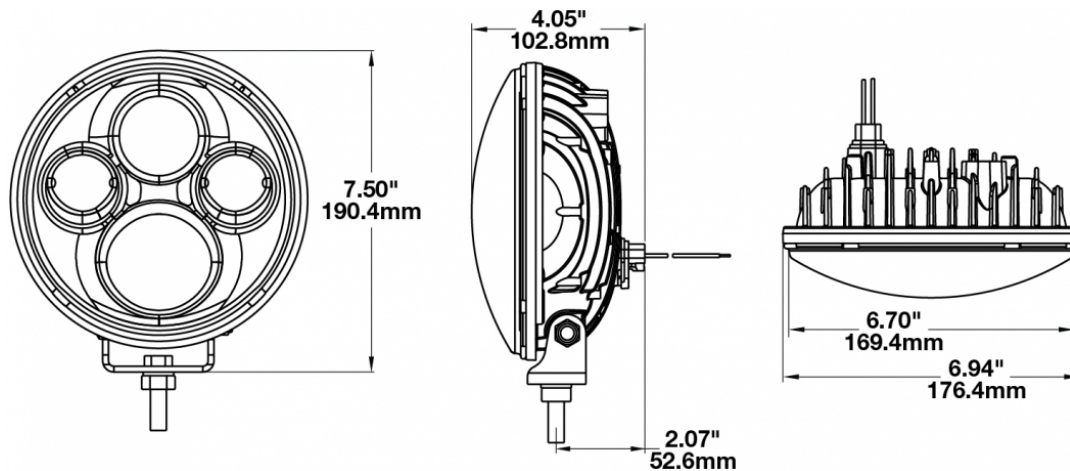

## PRODUCT INFORMATION

---

<b>Description</b>	12-24V ECE LED High Beam with Chrome Inner Bezel & Pedestal Mount
<b>Height</b>	176.40 mm / 6.94 in
<b>Width</b>	176.40 mm / 6.94 in
<b>Depth</b>	93.20 mm / 3.67 in
<b>Shape</b>	Round
<b>Outer Lens Material</b>	Polycarbonate
<b>Outer Lens Color</b>	Clear
<b>Housing Material</b>	Aluminum
<b>Housing Color</b>	Black
<b>Bezel Color</b>	Chrome
<b>Mounting Hardware Description</b>	(x1) 3/8"-16 x UNC
<b>Mounting Type</b>	U Bracket
<b>Minimum Operating Temperature</b>	-40 °C / -40 °F
<b>Maximum Operating Temperature</b>	65 °C / 149 °F
<b>Connector or Wiring</b>	Integral Deutsch DT04-2P
<b>Mating Connector</b>	DT06-2S
<b>Product Weight</b>	6.40 lbs / 2.9 kgs
<b>Shipping Weight</b>	3.70 lbs / 1.68 kgs

## PRODUCT DIMENSIONS