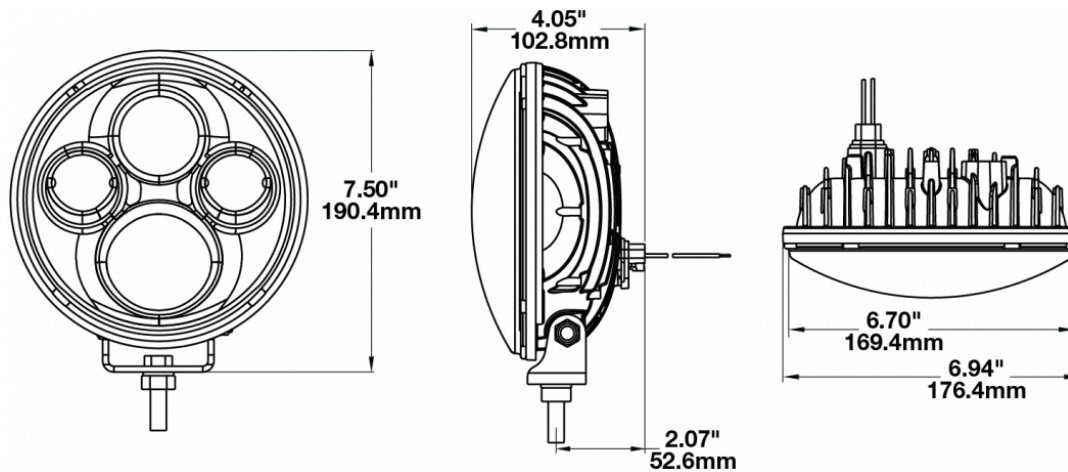

## PRODUCT INFORMATION

<b>Description</b>	12-24V ECE LED High Beam with Chrome Inner Bezel & Pedestal Mount
<b>Height</b>	177.80 mm / 7 in
<b>Width</b>	177.80 mm / 7 in
<b>Depth</b>	99.06 mm / 3.9 in
<b>Shape</b>	Round
<b>Outer Lens Material</b>	Polycarbonate
<b>Outer Lens Color</b>	Clear
<b>Housing Material</b>	Aluminum
<b>Housing Color</b>	Black
<b>Bezel Color</b>	Chrome
<b>Mounting Hardware Description</b>	(x1) 3/8"-16 x UNC
<b>Mounting Type</b>	U Bracket
<b>Minimum Operating Temperature</b>	-40 °C / -40 °F
<b>Maximum Operating Temperature</b>	65 °C / 149 °F
<b>Connector or Wiring</b>	Integral Deutsch DT04-2P
<b>Mating Connector</b>	DT06-2S
<b>Product Weight</b>	0.00 lbs / 0 kgs
<b>Shipping Weight</b>	3.70 lbs / 1.68 kgs

## PRODUCT DIMENSIONS