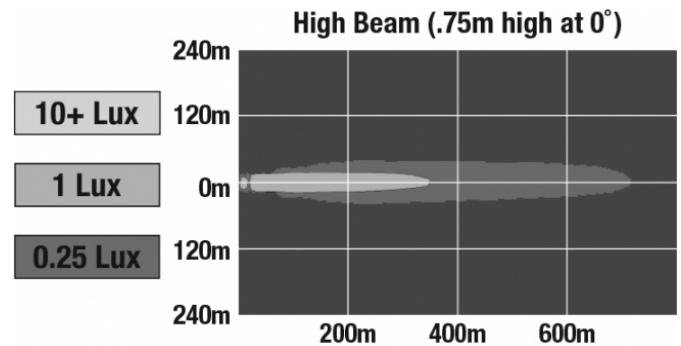

LED Off Road Truck Lights - Model TS4000

PHOTOMETRIC SPECIFICATIONS

Raw Lumen Output	6,450 (High Beam)
Effective Lumen Output	2,400 (High Beam)
Candela Output	133,000
Nominal LED Color Temperature	5000 K
Beam Pattern(s)	Forward Lighting - Driving Forward Lighting - High Beam (ECE)