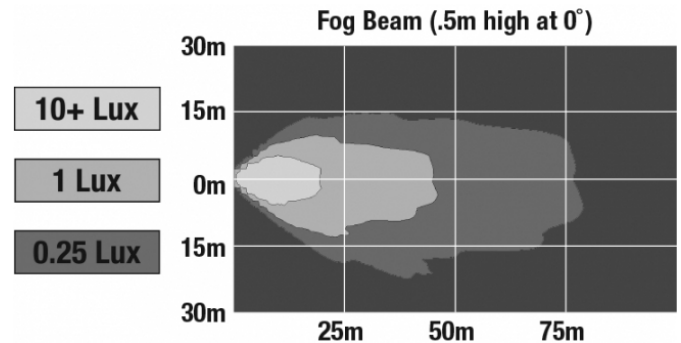

Raw Lumen Output	1,080
Effective Lumen Output	610
Nominal LED Color Temperature	5000 K
Beam Pattern(s)	Forward Lighting - Fog

APPLICATIONS

RELATED PRODUCTS

Part Number

0550871

12V SAE/ECE RHT &
LHT Fog Light with
Black Inner Bezel &
Black Housing - 2 Light
Kit