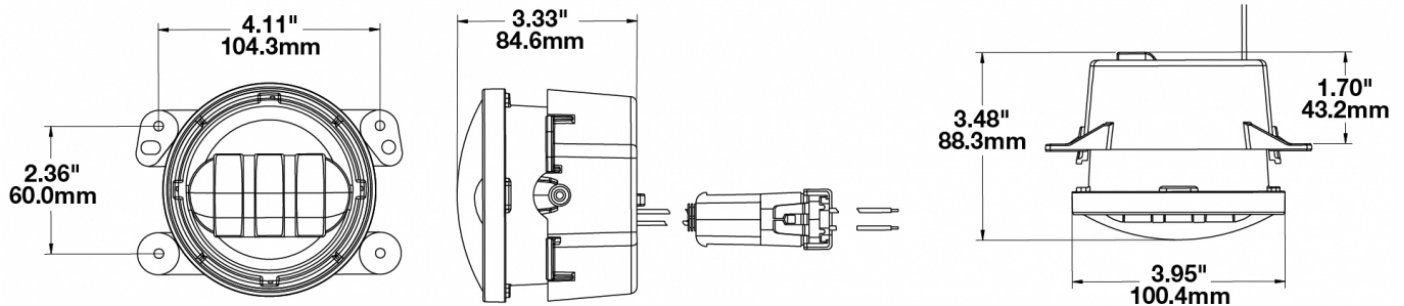

LED Jeep Fog Lights - Model 6145 J Series

PRODUCT INFORMATION

Description	12V SAE/ECE RHT & LHT Fog Light with Chrome Inner Bezel & Black Housing - 2 Light Kit
Height	100.08 mm / 3.94 in
Width	125.73 mm / 4.95 in
Depth	88.39 mm / 3.48 in
Shape	Round
Outer Lens Material	Hardcoated Polycarbonate
Outer Lens Color	Clear
Housing Material	Die-Cast Aluminum
Housing Color	Black
Bezel Color	Chrome
Mounting Type	Bumper Mount
Minimum Operating Temperature	-40 °C / -40 °F
Maximum Operating Temperature	65 °C / 149 °F
Connector or Wiring	Packard (#12084167)
Mating Connector	Packard (#12059183)
Product Weight	0.93 lbs / 0.42 kgs
Additional Information	The Model 6145 J Series fog lights are designed exclusively for Jeep Fog Lights, intended for 2014 & newer model year Jeep Wranglers. Splicing required.

PRODUCT DIMENSIONS

ELECTRICAL SPECIFICATIONS

Input Voltage	12V DC
Operating Voltage	10-15V DC
Red Wire	Positive
Black Wire	Negative
Current Draw	1.5A @ 12V DC

REGULATORY STANDARDS COMPLIANCE

Buy America Standards
Eco Friendly
SAE J583