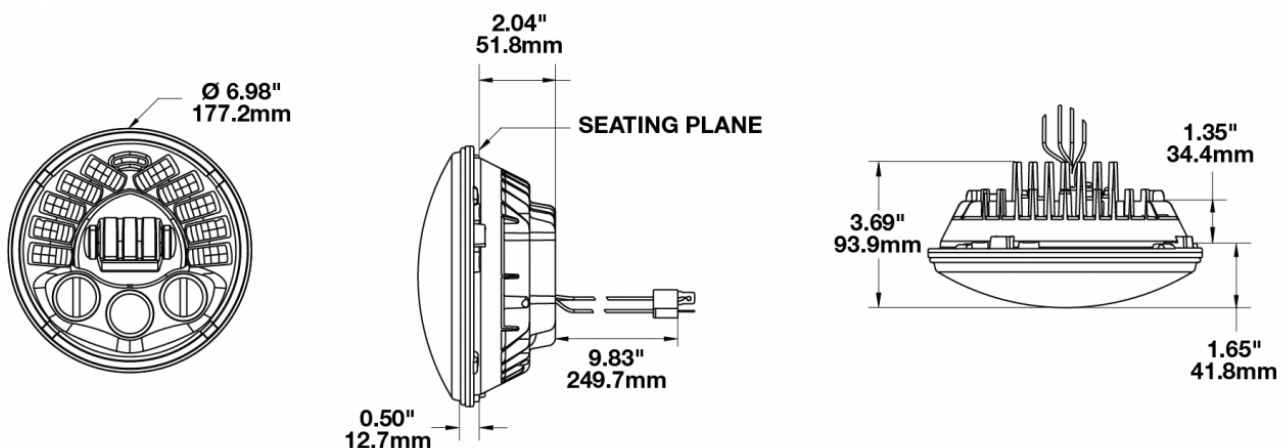

PRODUCT DIMENSIONS

Print date: 2017-09-26

© 2017 J.W. Speaker Corporation • Germantown, WI U.S.A.
www.jwspeaker.com • speaker@jwspeaker.com • 262.251.6660

J.W. SPEAKER
Engineered. Lighting. Solutions.