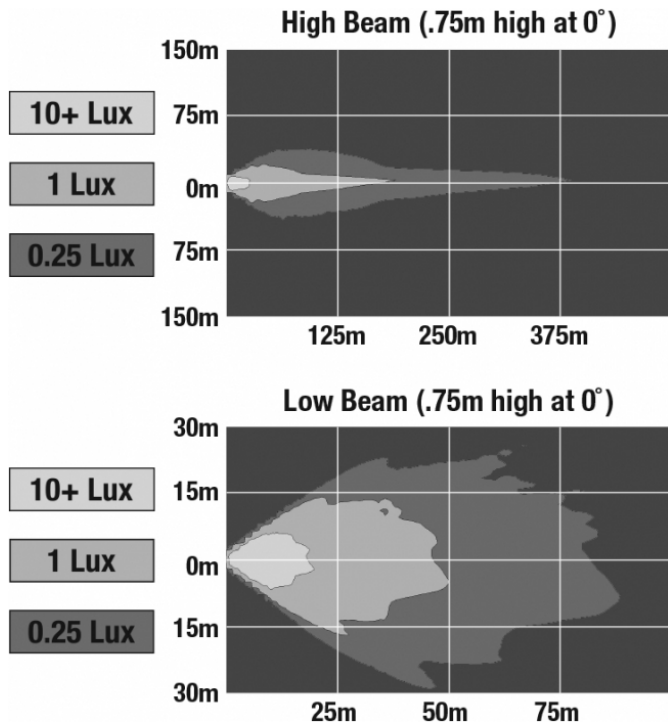

Motorcycle LED Headlights - Model 8790

PHOTOMETRIC SPECIFICATIONS

ACCESSORIES

Part Number
3156351

Mounting Ring Kit for
7" Round (PAR56)
Headlights

Print date: 2017-05-27

© 2017 J.W. Speaker Corporation • Germantown, WI U.S.A.
www.jwspeaker.com • speaker@jwspeaker.com • 262.251.6660