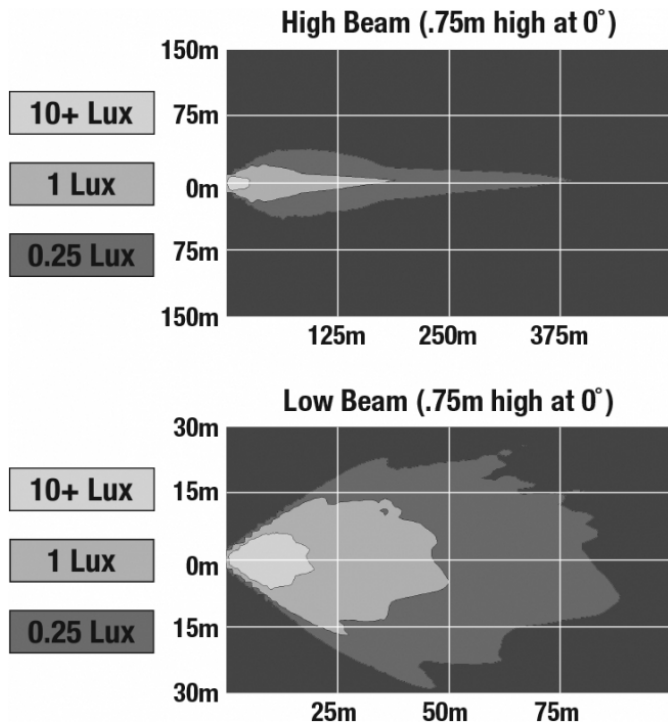

Motorcycle LED Headlights - Model 8790

PHOTOMETRIC SPECIFICATIONS

ACCESSORIES

Part Number
3156351

Mounting Ring Kit for
7" Round (PAR56)
Headlights

Part Number
8200411

Wire Harness H4 for 7"
Round (PAR56)
Headlights

Print date: 2017-09-26

© 2017 J.W. Speaker Corporation • Germantown, WI U.S.A.
www.jwspeaker.com • speaker@jwspeaker.com • 262.251.6660