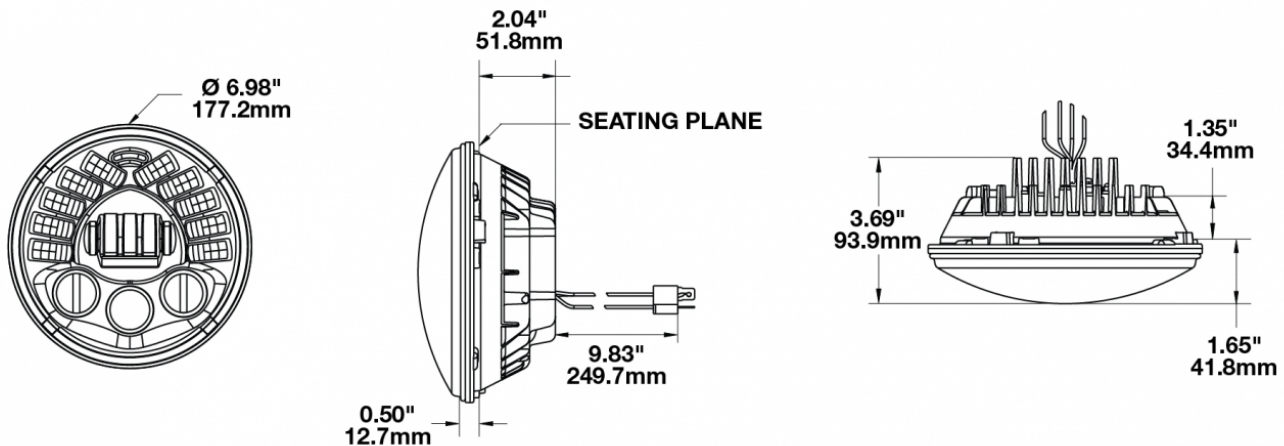

PRODUCT DIMENSIONS

Print date: 2017-05-27

© 2017 J.W. Speaker Corporation • Germantown, WI U.S.A.
www.jwspeaker.com • speaker@jwspeaker.com • 262.251.6660

J.W. SPEAKER
Engineered. Lighting. Solutions.