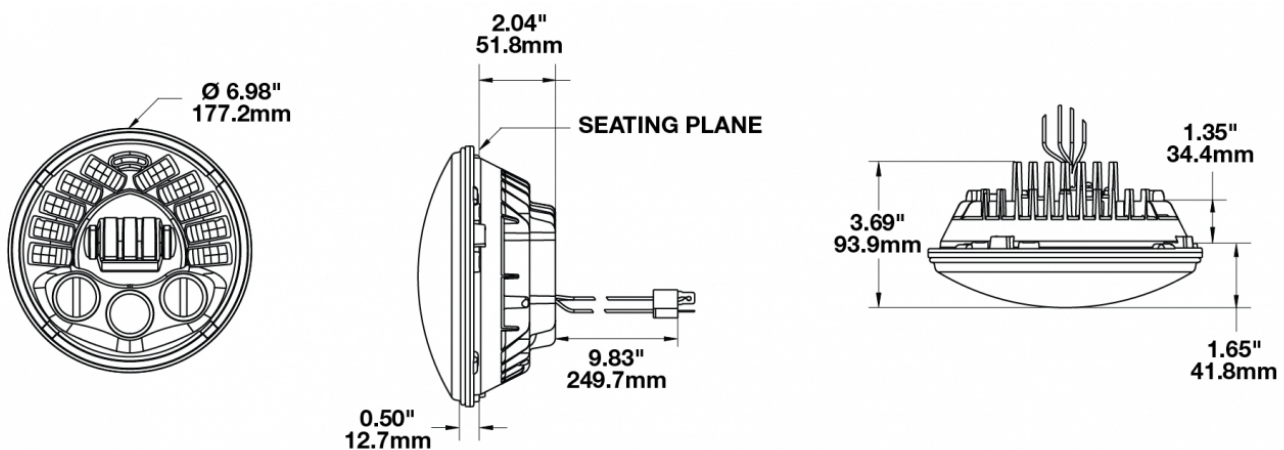

PRODUCT DIMENSIONS

Print date: 2017-07-20

© 2017 J.W. Speaker Corporation • Germantown, WI U.S.A.
www.jwspeaker.com • speaker@jwspeaker.com • 262.251.6660

J.W. SPEAKER
Engineered. Lighting. Solutions.