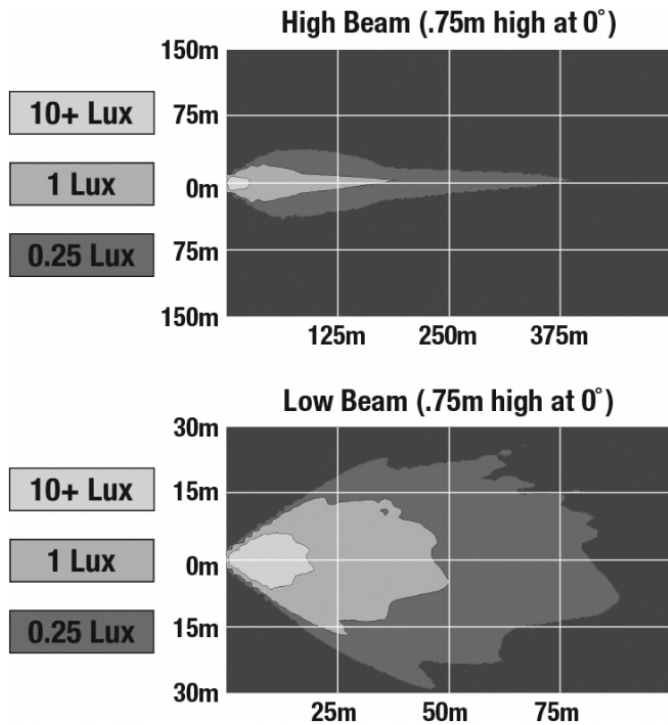

Motorcycle LED Headlights - Model 8790

PHOTOMETRIC SPECIFICATIONS

APPLICATIONS

Print date: 2017-07-20

© 2017 J.W. Speaker Corporation • Germantown, WI U.S.A.
www.jwspeaker.com • speaker@jwspeaker.com • 262.251.6660