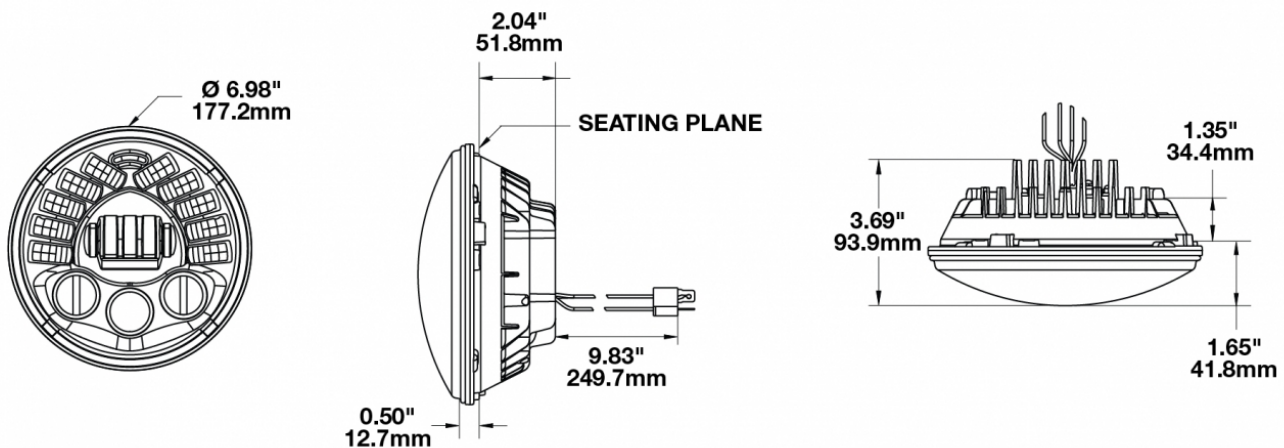

PRODUCT DIMENSIONS

Print date: 2018-04-19

© 2018 J.W. Speaker Corporation • Germantown, WI U.S.A.
www.jwspeaker.com • speaker@jwspeaker.com • 262.251.6660

J.W. SPEAKER
Engineered. Lighting. Solutions.