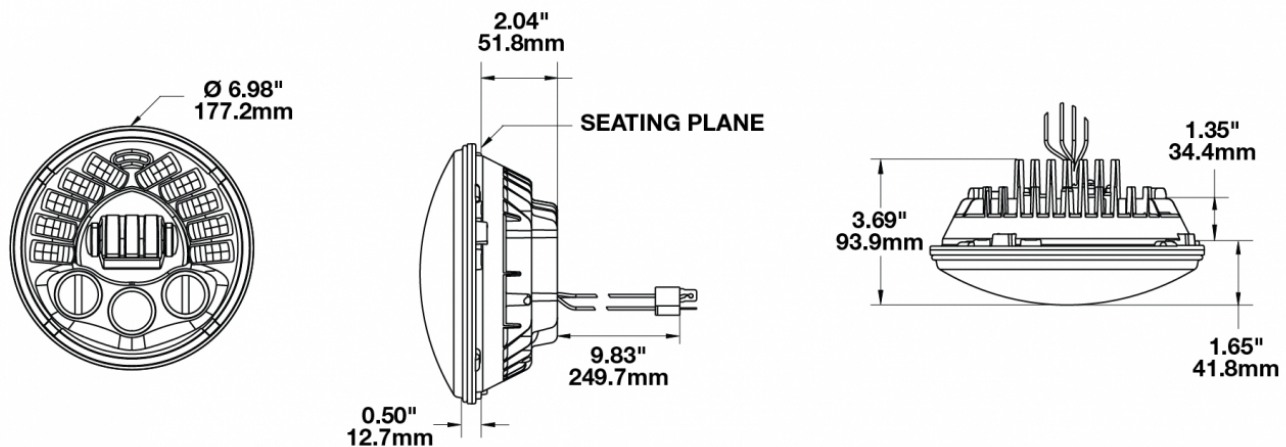

PRODUCT DIMENSIONS

Print date: 2019-02-21

© 2019 J.W. Speaker Corporation • Germantown, WI U.S.A.
www.jwspeaker.com • speaker@jwspeaker.com • 262.251.6660

J.W. SPEAKER
Engineered. Lighting. Solutions.