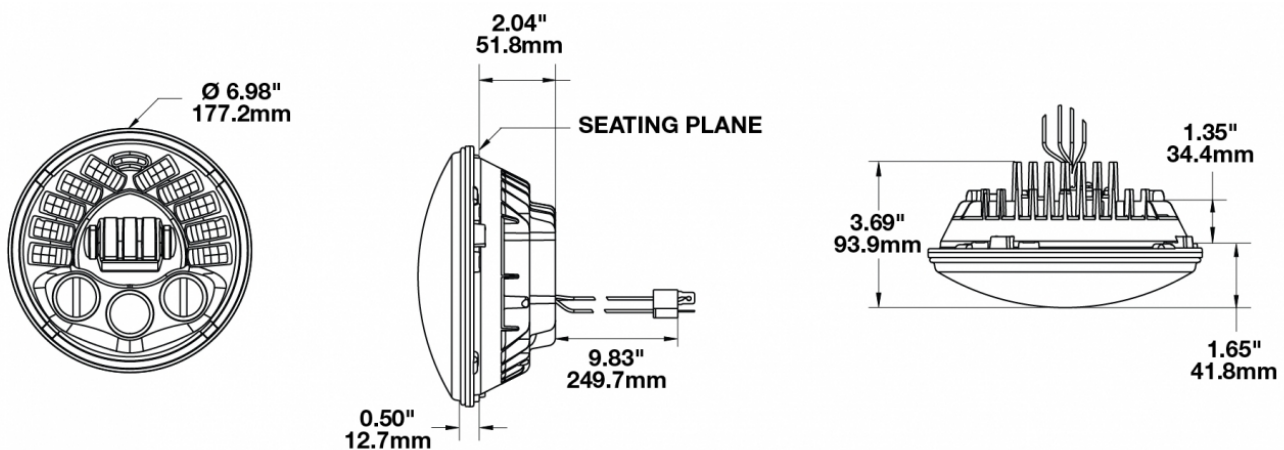

PRODUCT DIMENSIONS

Print date: 2018-02-19

© 2018 J.W. Speaker Corporation • Germantown, WI U.S.A.
www.jwspeaker.com • speaker@jwspeaker.com • 262.251.6660

J.W. SPEAKER
Engineered. Lighting. Solutions.