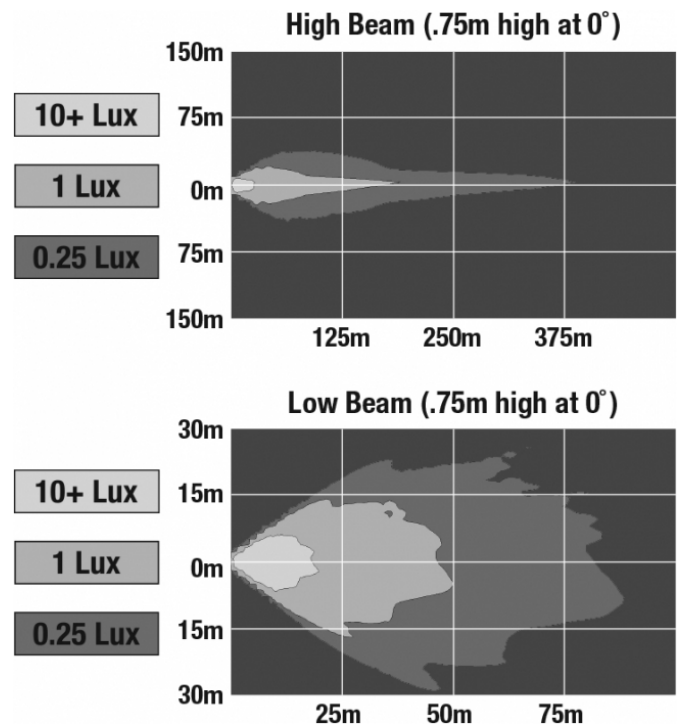

Motorcycle LED Headlights - Model 8790

ELECTRICAL SPECIFICATIONS

Input Voltage	12V DC
Operating Voltage	9-16V DC
BLACK Wire	GROUND
WHITE Wire	HIGH BEAM
YELLOW Wire	LOW BEAM
RED Wire	FRONT POSITION
Current Draw	1.9A @ 13.5V DC (LOW BEAM) 2.9A @ 13.5V DC (HIGH BEAM)

PHOTOMETRIC SPECIFICATIONS

Raw Lumen Output	2,250 (High Beam); 2025 (Low Beam)
Effective Lumen Output	1,150 (High Beam); 850 (Low Beam)
Candela Output	48,000 (High Beam); 11,500 (Low Beam)
Nominal LED Color Temperature	5000 K
Beam Pattern(s)	Forward Lighting - High Beam (DOT/ECE) Forward Lighting - Low Beam (DOT/ECE) Signalization - Front Position

Print date: 2018-04-19

© 2018 J.W. Speaker Corporation • Germantown, WI U.S.A.
www.jwspeaker.com • speaker@jwspeaker.com • 262.251.6660