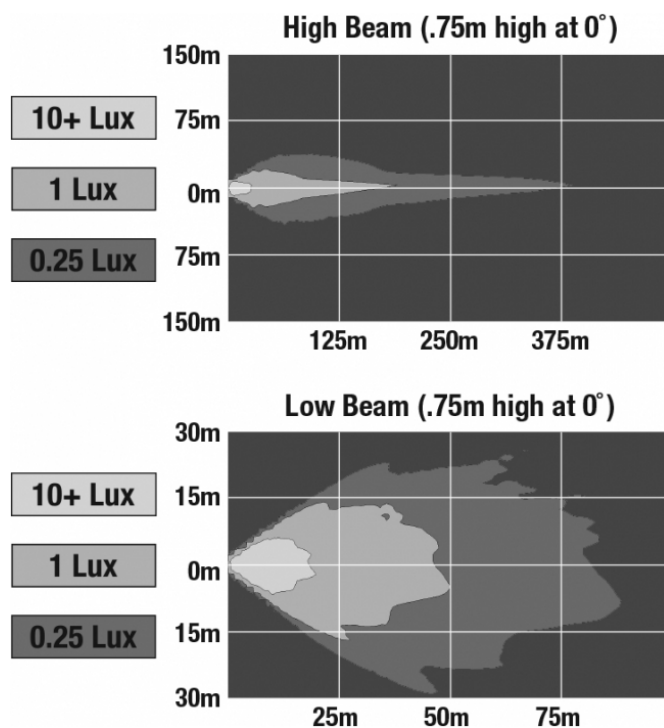

Motorcycle LED Headlights - Model 8790

PRODUCT INFORMATION

Description	12V DOT/ECE LED High & Low Beam Headlight with Black Inner Bezel
Height	177.20 mm / 6.98 in
Width	177.20 mm / 6.98 in
Depth	93.68 mm / 3.69 in
Shape	Round
Outer Lens Material	Polycarbonate
Outer Lens Color	Clear
Housing Material	Die-Cast Aluminum
Bezel Color	Black
Retrofits	Bucket, 7" Round Headlights, PAR56
Minimum Operating Temperature	-40 °C / -40 °F
Maximum Operating Temperature	60 °C / 140 °F
Connector or Wiring	H4
Mating Connector	H4 AMP#172615-2
Shipping Weight	3.13 lbs / 1.42 kgs

PRODUCT DIMENSIONS

Print date: 2018-02-19

© 2018 J.W. Speaker Corporation • Germantown, WI U.S.A.
 www.jwspeaker.com • speaker@jwspeaker.com • 262.251.6660

J.W. SPEAKER
 Engineered. Lighting. Solutions.

Motorcycle LED Headlights - Model 8790

ELECTRICAL SPECIFICATIONS

Input Voltage	12V DC
Operating Voltage	9-16V DC
BLACK Wire	GROUND
WHITE Wire	HIGH BEAM
YELLOW Wire	LOW BEAM
RED Wire	FRONT POSITION
Current Draw	1.9A @ 13.5V DC (LOW BEAM) 2.9A @ 13.5V DC (HIGH BEAM)

PHOTOMETRIC SPECIFICATIONS

Raw Lumen Output	2,250 (High Beam); 2025 (Low Beam)
Effective Lumen Output	1,150 (High Beam); 850 (Low Beam)
Candela Output	48,000 (High Beam); 11,500 (Low Beam)
Nominal LED Color Temperature	5000 K
Beam Pattern(s)	Forward Lighting - High Beam (DOT/ECE) Forward Lighting - Low Beam (DOT/ECE) Signalization - Front Position