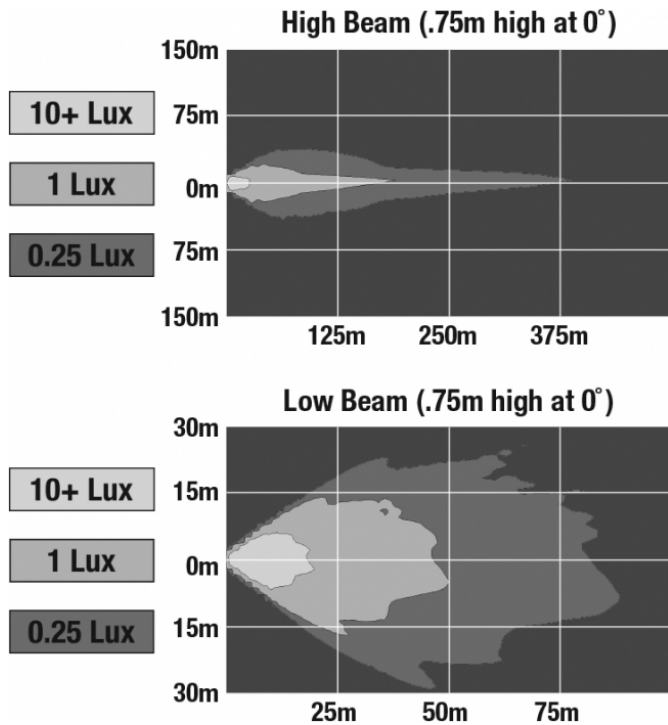

## PRODUCT INFORMATION

<b>Description</b>	12V DOT/ECE LED High & Low Beam Headlight with Black Inner Bezel
<b>Height</b>	177.20 mm / 6.98 in
<b>Width</b>	177.20 mm / 6.98 in
<b>Depth</b>	93.68 mm / 3.69 in
<b>Shape</b>	Round
<b>Outer Lens Material</b>	Polycarbonate
<b>Outer Lens Color</b>	Clear
<b>Housing Material</b>	Die-Cast Aluminum
<b>Bezel Color</b>	Black
<b>Retrofits</b>	Bucket, 7" Round Headlights, PAR56
<b>Minimum Operating Temperature</b>	-40 °C / -40 °F
<b>Maximum Operating Temperature</b>	60 °C / 140 °F
<b>Connector or Wiring</b>	H4
<b>Mating Connector</b>	H4 AMP#172615-2
<b>Shipping Weight</b>	3.13 lbs / 1.42 kgs

## PHOTOMETRIC SPECIFICATIONS