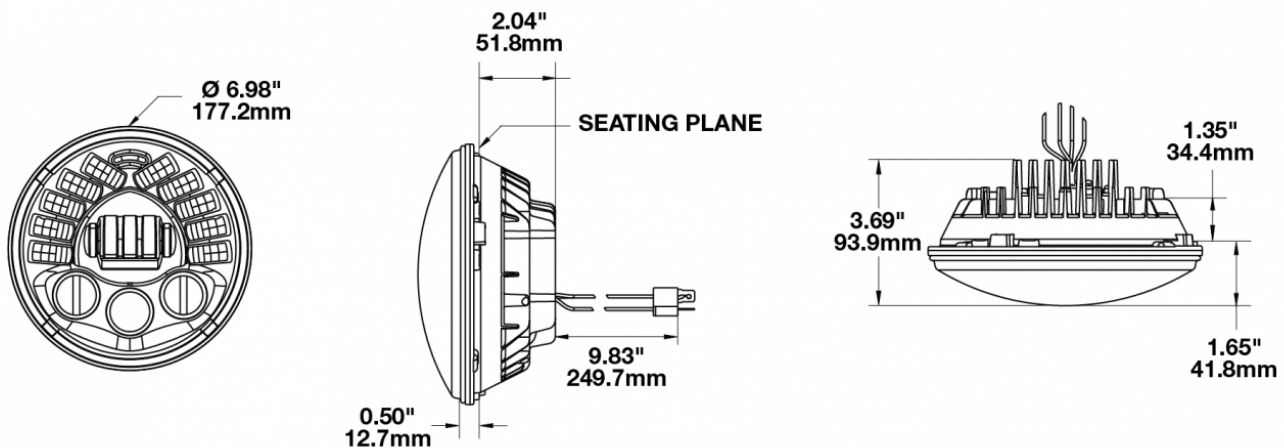

Motorcycle LED Headlights - Model 8790

PRODUCT INFORMATION

Description	12V DOT/ECE LED High & Low Beam Headlight with Black Inner Bezel
Height	177.20 mm / 6.98 in
Width	177.20 mm / 6.98 in
Depth	93.68 mm / 3.69 in
Shape	Round
Outer Lens Material	Polycarbonate
Outer Lens Color	Clear
Housing Material	Die-Cast Aluminum
Bezel Color	Black
Retrofits	Bucket, 7" Round Headlights, PAR56
Minimum Operating Temperature	-40 °C / -40 °F
Maximum Operating Temperature	60 °C / 140 °F
Connector or Wiring	H4
Mating Connector	H4 AMP#172615-2

PRODUCT DIMENSIONS

Print date: 2017-05-27

© 2017 J.W. Speaker Corporation • Germantown, WI U.S.A.
 www.jwspeaker.com • speaker@jwspeaker.com • 262.251.6660

Motorcycle LED Headlights - Model 8790

PHOTOMETRIC SPECIFICATIONS

Mounting Ring Kit for
7" Round (PAR56)
Headlights

RELATED PRODUCTS

Part Number
0553431

12V DOT/ECE LED High
& Low Beam Headlight
with Chrome Inner
Bezel

Print date: 2017-05-27

© 2017 J.W. Speaker Corporation • Germantown, WI U.S.A.
www.jwspeaker.com • speaker@jwspeaker.com • 262.251.6660