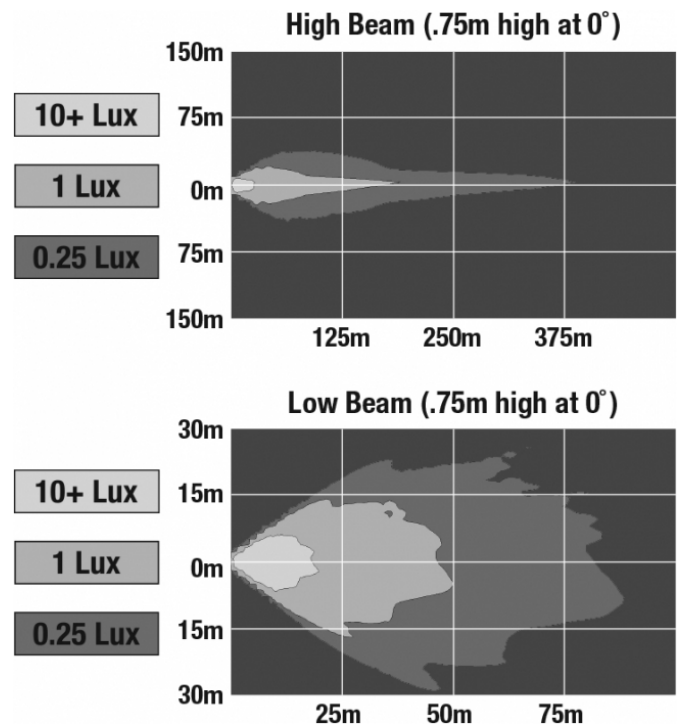

## PRODUCT INFORMATION

<b>Description</b>	12V DOT/ECE LED High & Low Beam Headlight with Black Inner Bezel
<b>Height</b>	177.20 mm / 6.98 in
<b>Width</b>	177.20 mm / 6.98 in
<b>Depth</b>	93.68 mm / 3.69 in
<b>Shape</b>	Round
<b>Outer Lens Material</b>	Polycarbonate
<b>Outer Lens Color</b>	Clear
<b>Housing Material</b>	Die-Cast Aluminum
<b>Bezel Color</b>	Black
<b>Retrofits</b>	Bucket, 7" Round Headlights, PAR56
<b>Minimum Operating Temperature</b>	-40 °C / -40 °F
<b>Maximum Operating Temperature</b>	60 °C / 140 °F
<b>Connector or Wiring</b>	H4
<b>Mating Connector</b>	H4 AMP#172615-2
<b>Shipping Weight</b>	3.13 lbs / 1.42 kgs

## PHOTOMETRIC SPECIFICATIONS

<b>Raw Lumen Output</b>	2,250 (High Beam); 2025 (Low Beam)
<b>Effective Lumen Output</b>	1,150 (High Beam); 850 (Low Beam)
<b>Candela Output</b>	48,000 (High Beam); 11,500 (Low Beam)
<b>Nominal LED Color Temperature</b>	5000 K
<b>Beam Pattern(s)</b>	Forward Lighting - High Beam (DOT/ECE) Forward Lighting - Low Beam (DOT/ECE) Signalization - Front Position