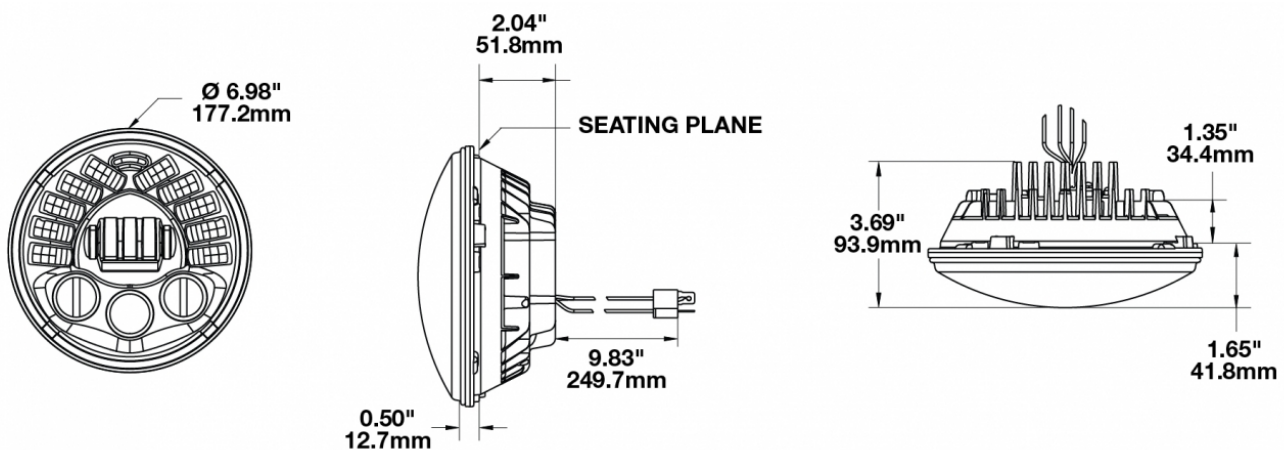

PRODUCT DIMENSIONS

Print date: 2017-11-25

© 2017 J.W. Speaker Corporation • Germantown, WI U.S.A.
www.jwspeaker.com • speaker@jwspeaker.com • 262.251.6660

J.W. SPEAKER
Engineered. Lighting. Solutions.