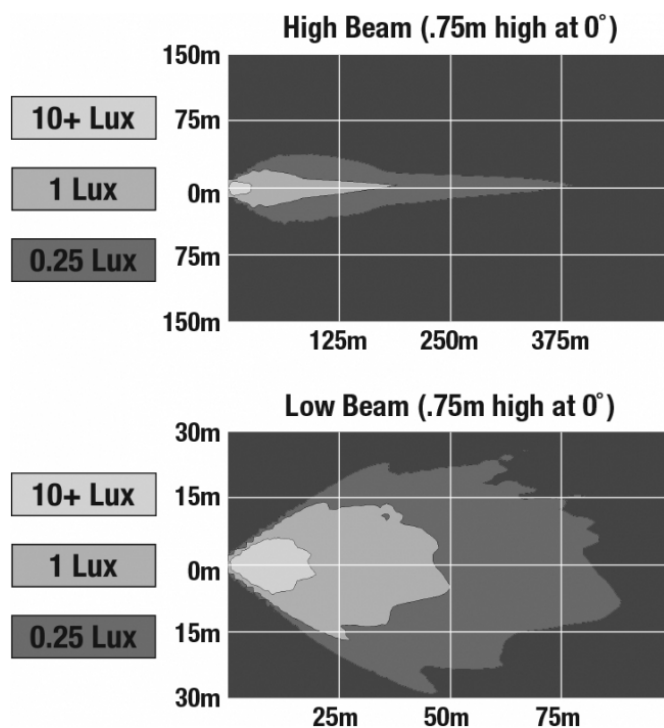

Motorcycle LED Headlights - Model 8790

PRODUCT INFORMATION

Description	12V DOT/ECE LED High & Low Beam Headlight with Black Inner Bezel
Height	177.20 mm / 6.98 in
Width	177.20 mm / 6.98 in
Depth	93.68 mm / 3.69 in
Shape	Round
Outer Lens Material	Polycarbonate
Outer Lens Color	Clear
Housing Material	Die-Cast Aluminum
Bezel Color	Black
Retrofits	Bucket, 7" Round Headlights, PAR56
Minimum Operating Temperature	-40 °C / -40 °F
Maximum Operating Temperature	60 °C / 140 °F
Connector or Wiring	H4
Mating Connector	H4 AMP#172615-2
Product Weight	2.29 lbs / 1.04 kgs
Shipping Weight	3.13 lbs / 1.42 kgs

PRODUCT DIMENSIONS

Print date: 2019-02-21

© 2019 J.W. Speaker Corporation • Germantown, WI U.S.A.
www.jwspeaker.com • speaker@jwspeaker.com • 262.251.6660

J.W. SPEAKER 
 Engineered. Lighting. Solutions.

Motorcycle LED Headlights - Model 8790

ELECTRICAL SPECIFICATIONS

Input Voltage	12V DC
Operating Voltage	9-16V DC
BLACK Wire	GROUND
WHITE Wire	HIGH BEAM
YELLOW Wire	LOW BEAM
RED Wire	FRONT POSITION
Current Draw	1.9A @ 13.5V DC (LOW BEAM) 2.9A @ 13.5V DC (HIGH BEAM)

PHOTOMETRIC SPECIFICATIONS

Raw Lumen Output	2,250 (High Beam); 2025 (Low Beam)
Effective Lumen Output	1,150 (High Beam); 850 (Low Beam)
Candela Output	48,000 (High Beam); 11,500 (Low Beam)
Nominal LED Color Temperature	5000 K
Beam Pattern(s)	Forward Lighting - High Beam (DOT/ECE) Forward Lighting - Low Beam (DOT/ECE) Signalization - Front Position