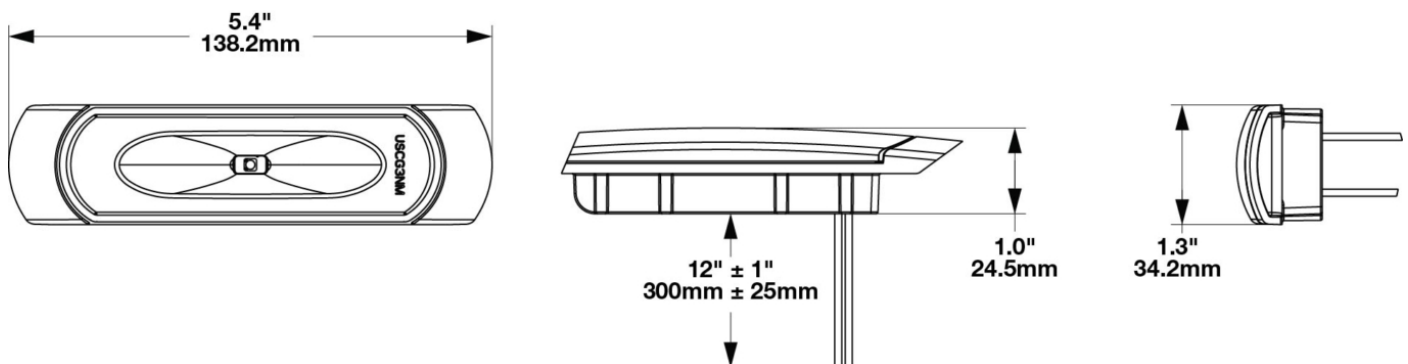

LED Marine Navigation Lights - Model 450

PRODUCT INFORMATION

Description	12-24V LED Stern (White) Marine Signal Light
Height	33.02 mm / 1.3 in
Width	198.12 mm / 7.8 in
Depth	43.18 mm / 1.7 in
Shape	Stylized
Outer Lens Material	Polycarbonate
Outer Lens Color	Clear
Housing Material	Polycarbonate
Housing Color	White
Mounting Type	Low Profile Mount
Minimum Operating Temperature	-40 °C / -40 °F
Maximum Operating Temperature	65 °C / 149 °F
Connector or Wiring	12" Bare Leads
Product Weight	0.24 lbs / 0.11 kgs
Shipping Weight	1.26 lbs / 0.57 kgs

PRODUCT DIMENSIONS

Print date: 2026-06-13

© 2026 J.W. Speaker Corporation • Germantown, WI U.S.A.
www.jwspeaker.com • speaker@jwspeaker.com • 262.251.6660

J.W. SPEAKER
Engineered. Lighting. Solutions.