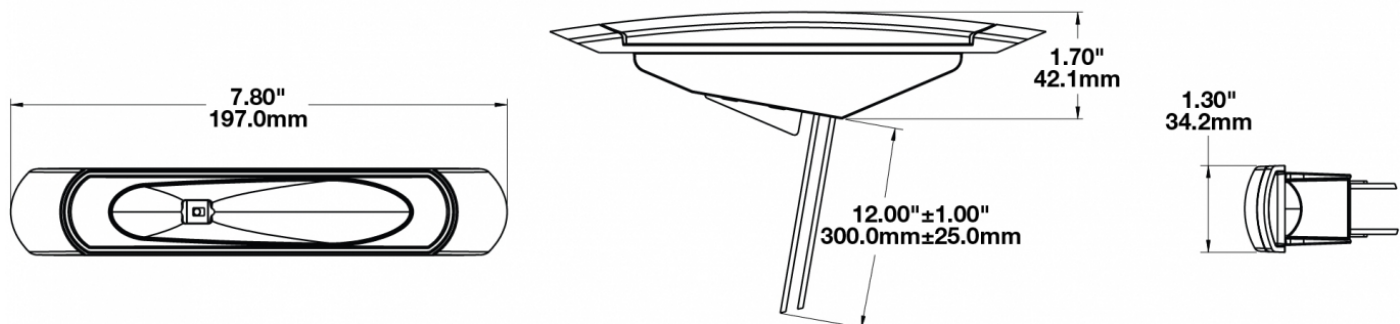

LED Marine Navigation Lights - Model 450

PRODUCT INFORMATION

Description	12-24V LED Port (Red) Marine Signal Light
Height	33.02 mm / 1.3 in
Width	198.12 mm / 7.8 in
Depth	43.18 mm / 1.7 in
Shape	Stylized
Outer Lens Material	Polycarbonate
Outer Lens Color	Clear
Housing Material	Polycarbonate
Housing Color	White
Mounting Type	Low Profile Mount
Minimum Operating Temperature	-40 °C / -40 °F
Maximum Operating Temperature	65 °C / 149 °F
Connector or Wiring	12" Bare Leads
Product Weight	0.24 lbs / 0.11 kgs
Shipping Weight	3.71 lbs / 1.68 kgs

PRODUCT DIMENSIONS

Print date: 2024-07-27

© 2024 J.W. Speaker Corporation • Germantown, WI U.S.A.
www.jwspeaker.com • speaker@jwspeaker.com • 262.251.6660

J.W. SPEAKER
Engineered. Lighting. Solutions.