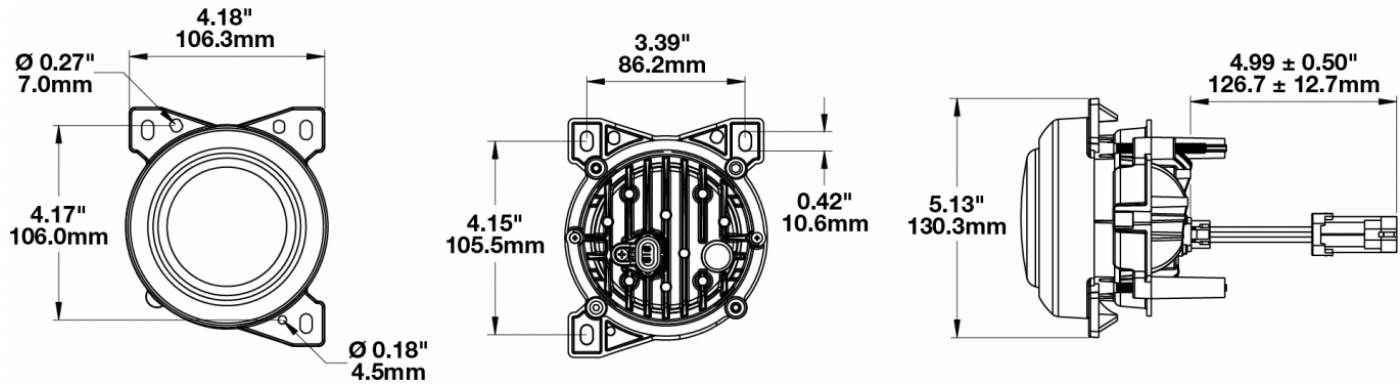

LED Headlights & Fog Lights - Model 95

PRODUCT INFORMATION

Description	12-24V SAE/ECE RHT & LHT LED Harmonized Fog Light - 1 Light
Height	130.00 mm / 5.12 in
Width	108.00 mm / 4.25 in
Depth	110.00 mm / 4.33 in
Shape	Round
Outer Lens Material	Polycarbonate
Outer Lens Color	Clear
Housing Material	Aluminum
Housing Color	Black
Bezel Color	Black
Mounting Type	Panel
Retrofits	PACCAR P54-1062-100 Fog Lamp
Minimum Operating Temperature	-40 °C / -40 °F
Maximum Operating Temperature	65 °C / 149 °F
Connector or Wiring	Packard #12162000
Mating Connector	Packard #12052641
Product Weight	1.22 lbs / 0.55 kgs
Shipping Weight	1.98 lbs / 0.9 kgs

PRODUCT DIMENSIONS

ELECTRICAL SPECIFICATIONS

Input Voltage	12-24V DC
Operating Voltage	10-30V DC
Transient Spike Protection	150V Peak @ 1 HZ-100 Pulses
Red Wire	Positive
Black Wire	Ground
Current Draw	1.25A @ 12V DC 0.7A @ 24V DC

LED Headlights & Fog Lights - Model 95

PHOTOMETRIC SPECIFICATIONS

Raw Lumen Output	1,435
Effective Lumen Output	607
Candela Output	7,500
Nominal LED Color Temperature	5000 K
Beam Pattern(s)	Forward Lighting - Fog