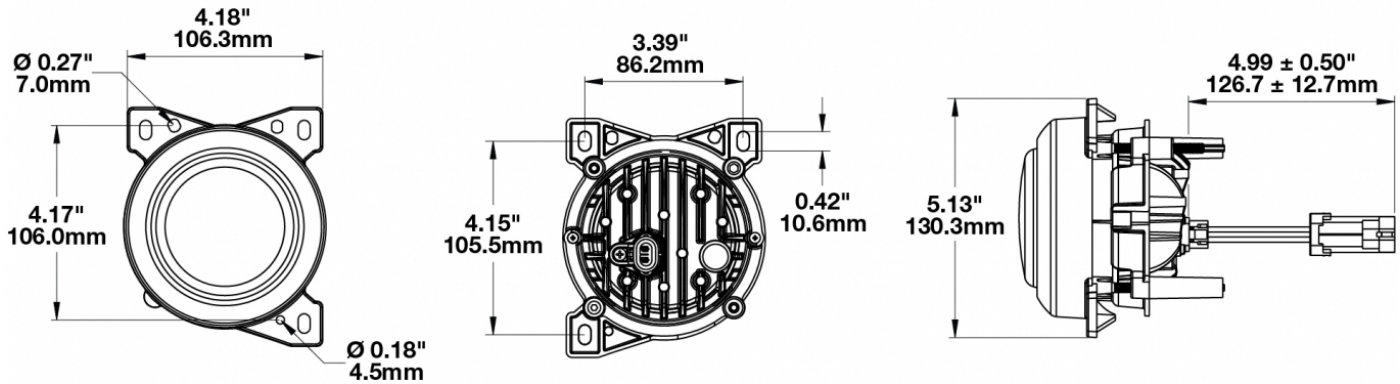

LED Headlights & Fog Lights - Model 95

PRODUCT INFORMATION

Description	12-24V SAE/ECE RHT & LHT LED Harmonized Fog Light - 1 Light
Height	130.00 mm / 5.12 in
Width	108.00 mm / 4.25 in
Depth	110.00 mm / 4.33 in
Shape	Round
Outer Lens Material	Polycarbonate
Outer Lens Color	Clear
Housing Material	Aluminum
Housing Color	Black
Bezel Color	Black
Mounting Type	Panel
Retrofits	PACCAR P54-1062-100 Fog Lamp
Minimum Operating Temperature	-40 °C / -40 °F
Maximum Operating Temperature	65 °C / 149 °F
Connector or Wiring	Packard #12162000
Mating Connector	Packard #12052641
Product Weight	1.22 lbs / 0.55 kgs
Shipping Weight	1.98 lbs / 0.9 kgs

PRODUCT DIMENSIONS

ELECTRICAL SPECIFICATIONS

Input Voltage	12-24V DC
Operating Voltage	10-30V DC
Transient Spike Protection	150V Peak @ 1 HZ-100 Pulses
Red Wire	Positive
Black Wire	Ground
Current Draw	1.25A @ 12V DC 0.7A @ 24V DC

LED Headlights & Fog Lights - Model 95

PHOTOMETRIC SPECIFICATIONS

Raw Lumen Output	1,435
Effective Lumen Output	607
Candela Output	7,500
Nominal LED Color Temperature	5000 K
Beam Pattern(s)	Forward Lighting - Fog