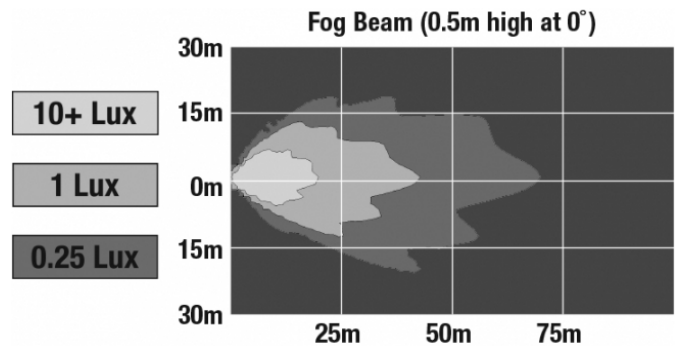

LED Headlights & Fog Lights - Model 95

PRODUCT INFORMATION

Description	12-24V SAE/ECE RHT & LHT LED Harmonized Fog Light - 1 Light
Height	130.00 mm / 5.12 in
Width	108.00 mm / 4.25 in
Depth	110.00 mm / 4.33 in
Shape	Round
Outer Lens Material	Polycarbonate
Outer Lens Color	Clear
Housing Material	Aluminum
Housing Color	Black
Bezel Color	Black
Mounting Type	Panel
Retrofits	PACCAR P54-1062-100 Fog Lamp
Minimum Operating Temperature	-40 °C / -40 °F
Maximum Operating Temperature	65 °C / 149 °F
Connector or Wiring	Packard #12162000
Mating Connector	Packard #12052641
Product Weight	1.22 lbs / 0.55 kgs
Shipping Weight	1.98 lbs / 0.9 kgs

LED Headlights & Fog Lights - Model 95

PHOTOMETRIC SPECIFICATIONS

Raw Lumen Output	1,435
Effective Lumen Output	607
Candela Output	7,500
Nominal LED Color Temperature	5000 K
Beam Pattern(s)	Forward Lighting - Fog