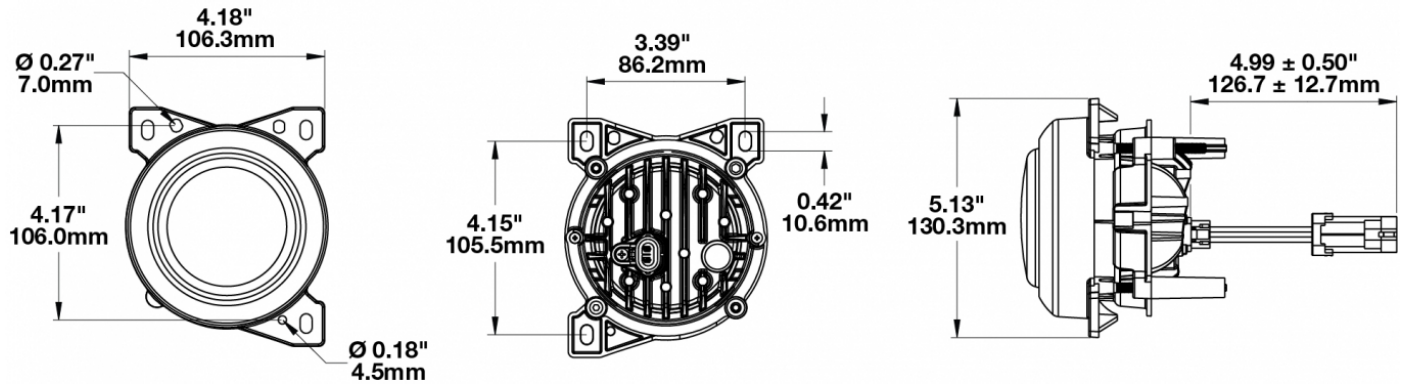

LED Headlights & Fog Lights - Model 95

PRODUCT INFORMATION

Description	12-24V SAE/ECE RHT & LHT LED Harmonized Fog Light - 1 Light
Height	130.00 mm / 5.12 in
Width	108.00 mm / 4.25 in
Depth	110.00 mm / 4.33 in
Shape	Round
Outer Lens Material	Polycarbonate
Outer Lens Color	Clear
Housing Material	Aluminum
Housing Color	Black
Bezel Color	Black
Mounting Type	Panel
Retrofits	PACCAR P54-1062-100 Fog Lamp
Minimum Operating Temperature	-40 °C / -40 °F
Maximum Operating Temperature	65 °C / 149 °F
Connector or Wiring	Packard #12162000
Mating Connector	Packard #12052641
Product Weight	1.22 lbs / 0.55 kgs
Shipping Weight	1.98 lbs / 0.9 kgs

PRODUCT DIMENSIONS

ELECTRICAL SPECIFICATIONS

Input Voltage	12-24V DC
Operating Voltage	10-30V DC
Transient Spike Protection	150V Peak @ 1 HZ-100 Pulses
Red Wire	Positive
Black Wire	Ground
Current Draw	1.25A @ 12V DC 0.7A @ 24V DC

LED Headlights & Fog Lights - Model 95

PHOTOMETRIC SPECIFICATIONS

Raw Lumen Output	1,435
Effective Lumen Output	607
Candela Output	7,500
Nominal LED Color Temperature	5000 K
Beam Pattern(s)	Forward Lighting - Fog