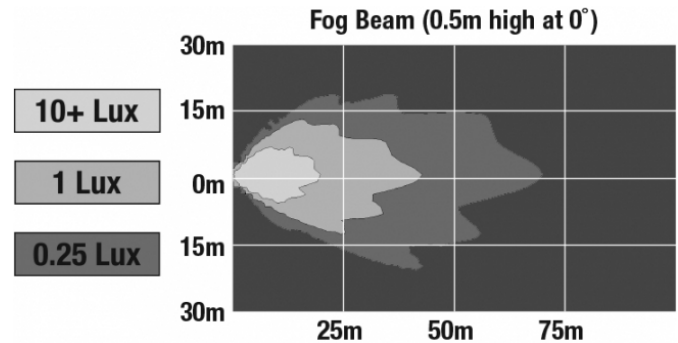

## PRODUCT DIMENSIONS

## PHOTOMETRIC SPECIFICATIONS

<b>Raw Lumen Output</b>	1,435
<b>Effective Lumen Output</b>	607
<b>Candela Output</b>	7,500
<b>Nominal LED Color Temperature</b>	5000 K
<b>Beam Pattern(s)</b>	Forward Lighting - Fog