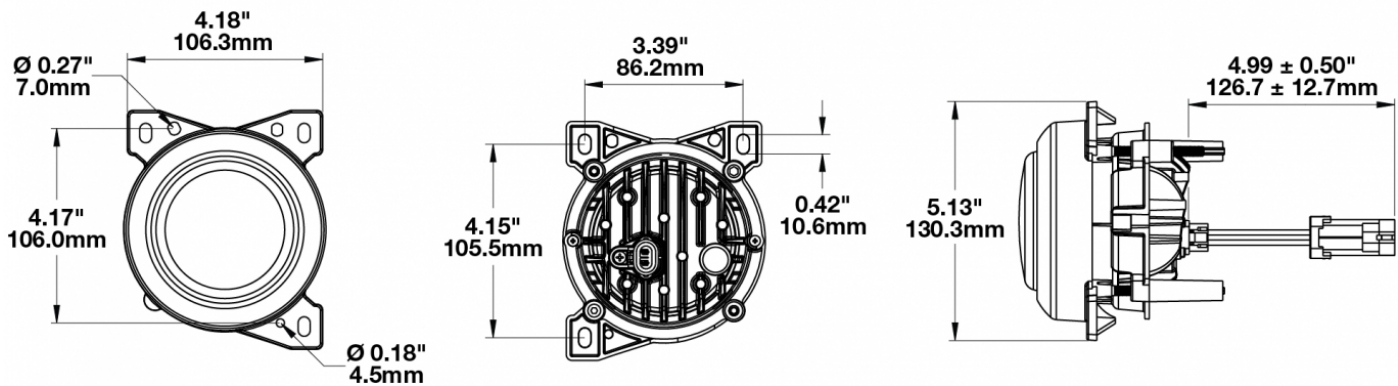

## PRODUCT INFORMATION

<b>Description</b>	12-24V SAE/ECE RHT & LHT LED Harmonized Fog Light - 1 Light
<b>Height</b>	130.00 mm / 5.12 in
<b>Width</b>	108.00 mm / 4.25 in
<b>Depth</b>	110.00 mm / 4.33 in
<b>Shape</b>	Round
<b>Outer Lens Material</b>	Polycarbonate
<b>Outer Lens Color</b>	Clear
<b>Housing Material</b>	Aluminum
<b>Housing Color</b>	Black
<b>Bezel Color</b>	Black
<b>Mounting Type</b>	Panel
<b>Retrofits</b>	PACCAR P54-1062-100 Fog Lamp
<b>Minimum Operating Temperature</b>	-40 °C / -40 °F
<b>Maximum Operating Temperature</b>	65 °C / 149 °F
<b>Connector or Wiring</b>	Packard #12162000
<b>Mating Connector</b>	Packard #12052641
<b>Shipping Weight</b>	1.41 lbs / 0.64 kgs

## PRODUCT DIMENSIONS