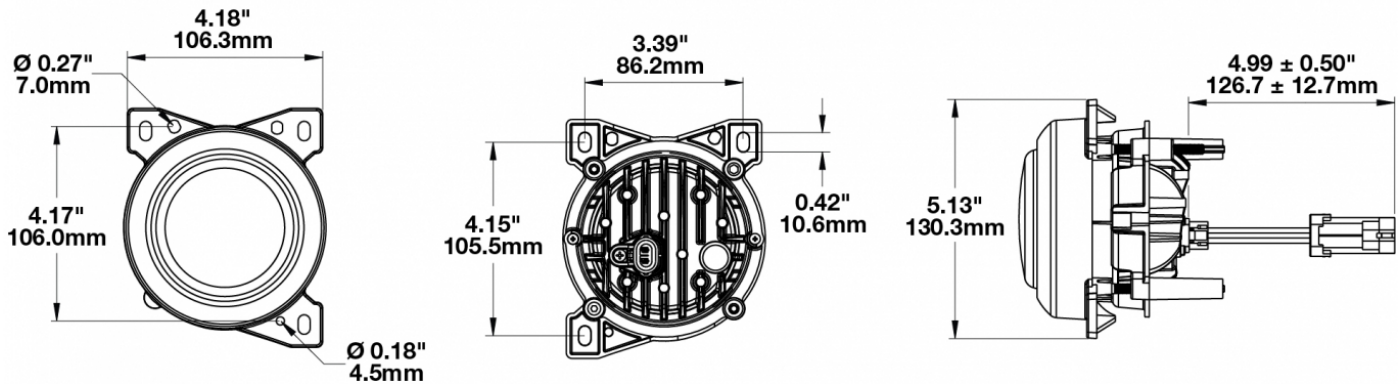

LED Headlights & Fog Lights - Model 95

PRODUCT INFORMATION

Description	12-24V SAE/ECE RHT & LHT LED Harmonized Fog Light - 1 Light
Height	130.00 mm / 5.12 in
Width	108.00 mm / 4.25 in
Depth	110.00 mm / 4.33 in
Shape	Round
Outer Lens Material	Polycarbonate
Outer Lens Color	Clear
Housing Material	Aluminum
Housing Color	Black
Bezel Color	Black
Mounting Type	Panel
Retrofits	PACCAR P54-1062-100 Fog Lamp
Minimum Operating Temperature	-40 °C / -40 °F
Maximum Operating Temperature	65 °C / 149 °F
Connector or Wiring	Packard #12162000
Mating Connector	Packard #12052641
Product Weight	1.22 lbs / 0.55 kgs
Shipping Weight	1.41 lbs / 0.64 kgs

PRODUCT DIMENSIONS

ELECTRICAL SPECIFICATIONS

Input Voltage	12-24V DC
Operating Voltage	10-30V DC
Transient Spike Protection	150V Peak @ 1 HZ-100 Pulses
Red Wire	Positive
Black Wire	Ground
Current Draw	1.25A @ 12V DC 0.7A @ 24V DC

LED Headlights & Fog Lights - Model 95

PHOTOMETRIC SPECIFICATIONS

Raw Lumen Output	1,435
Effective Lumen Output	607
Candela Output	7,500
Nominal LED Color Temperature	5000 K
Beam Pattern(s)	Forward Lighting - Fog