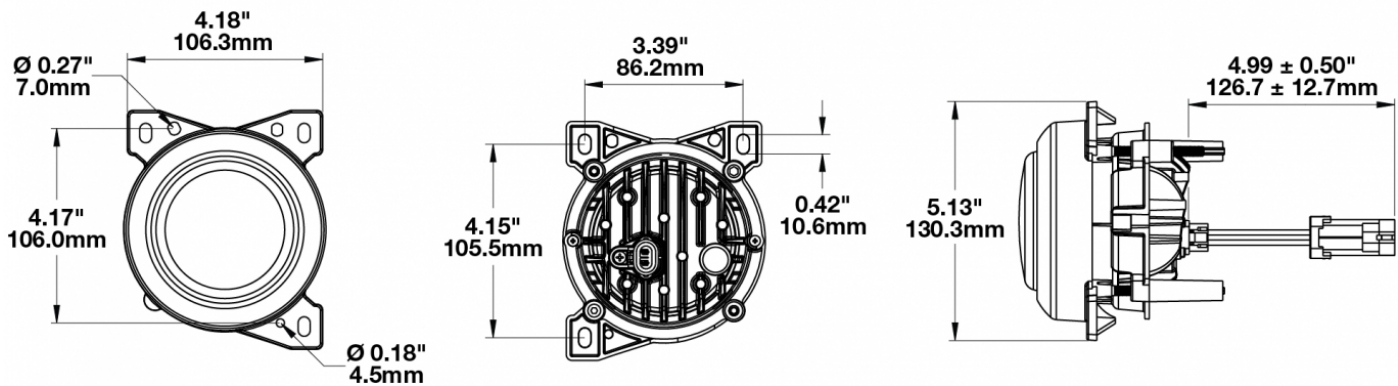

LED Headlights & Fog Lights - Model 95

PRODUCT INFORMATION

Description	12-24V SAE/ECE RHT & LHT LED Harmonized Fog Light - 1 Light
Height	130.00 mm / 5.12 in
Width	108.00 mm / 4.25 in
Depth	110.00 mm / 4.33 in
Shape	Round
Outer Lens Material	Polycarbonate
Outer Lens Color	Clear
Housing Material	Aluminum
Housing Color	Black
Bezel Color	Black
Mounting Type	Panel
Retrofits	PACCAR P54-1062-100 Fog Lamp
Minimum Operating Temperature	-40 °C / -40 °F
Maximum Operating Temperature	65 °C / 149 °F
Connector or Wiring	Packard #12162000
Mating Connector	Packard #12052641
Product Weight	1.22 lbs / 0.55 kgs
Shipping Weight	1.41 lbs / 0.64 kgs

PRODUCT DIMENSIONS

ELECTRICAL SPECIFICATIONS

Input Voltage	12-24V DC
Operating Voltage	10-30V DC
Transient Spike Protection	150V Peak @ 1 HZ-100 Pulses
Red Wire	Positive
Black Wire	Ground
Current Draw	1.25A @ 12V DC 0.7A @ 24V DC

LED Headlights & Fog Lights - Model 95

PHOTOMETRIC SPECIFICATIONS

Raw Lumen Output	1,435
Effective Lumen Output	607
Candela Output	7,500
Nominal LED Color Temperature	5000 K
Beam Pattern(s)	Forward Lighting - Fog