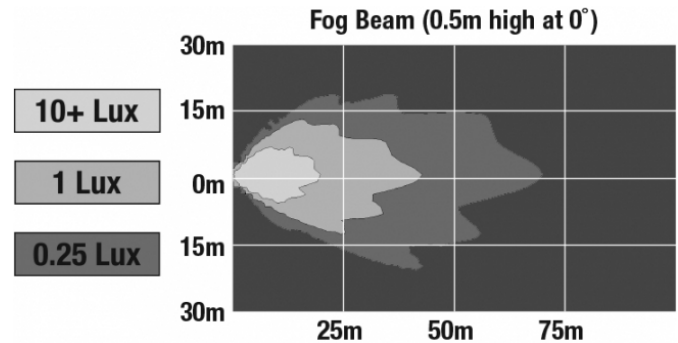

LED Headlights & Fog Lights - Model 95

PRODUCT INFORMATION

Description	12-24V SAE/ECE RHT & LHT LED Harmonized Fog Light - 1 Light
Height	130.00 mm / 5.12 in
Width	108.00 mm / 4.25 in
Depth	110.00 mm / 4.33 in
Shape	Round
Outer Lens Material	Polycarbonate
Outer Lens Color	Clear
Housing Material	Aluminum
Housing Color	Black
Bezel Color	Black
Mounting Type	Panel
Retrofits	PACCAR P54-1062-100 Fog Lamp
Minimum Operating Temperature	-40 °C / -40 °F
Maximum Operating Temperature	65 °C / 149 °F
Connector or Wiring	Packard #12162000
Mating Connector	Packard #12052641
Product Weight	1.22 lbs / 0.55 kgs
Shipping Weight	1.41 lbs / 0.64 kgs

LED Headlights & Fog Lights - Model 95

PHOTOMETRIC SPECIFICATIONS

Raw Lumen Output	1,435
Effective Lumen Output	607
Candela Output	7,500
Nominal LED Color Temperature	5000 K
Beam Pattern(s)	Forward Lighting - Fog