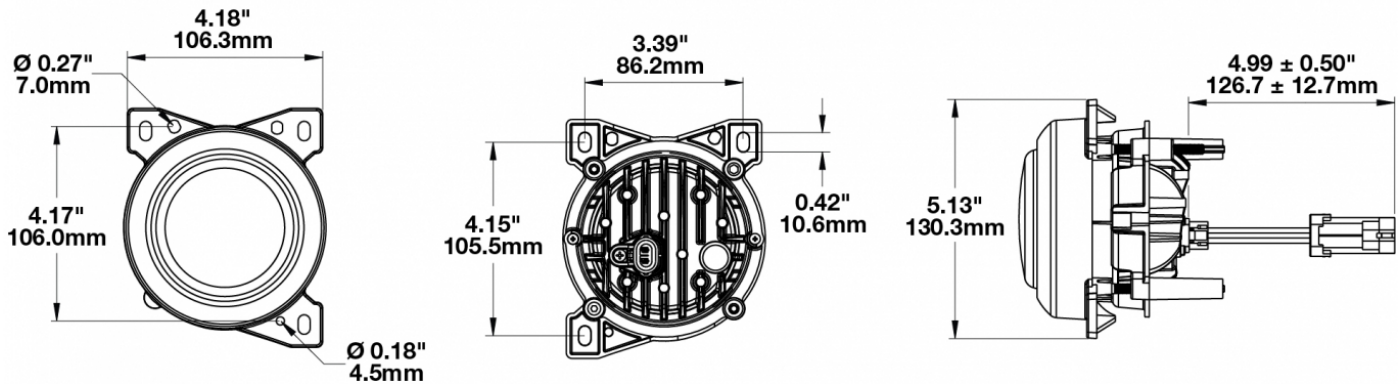

LED Headlights & Fog Lights - Model 95

PRODUCT DIMENSIONS

ELECTRICAL SPECIFICATIONS

Input Voltage	12-24V DC
Operating Voltage	10-30V DC
Transient Spike Protection	150V Peak @ 1 HZ-100 Pulses
Red Wire	Positive
Black Wire	Ground
Current Draw	1.25A @ 12V DC 0.7A @ 24V DC

REGULATORY STANDARDS COMPLIANCE

ECE Reg 19
SAE J583

IEC IP69K

Print date: 2018-08-18

© 2018 J.W. Speaker Corporation • Germantown, WI U.S.A.
www.jwspeaker.com • speaker@jwspeaker.com • 262.251.6660

J.W. SPEAKER
Engineered. Lighting. Solutions.