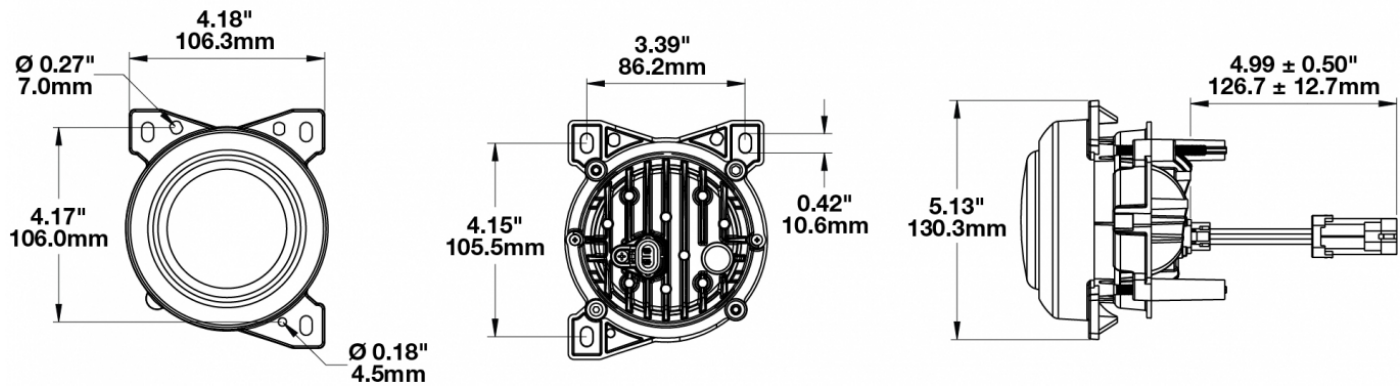

LED Headlights & Fog Lights - Model 95

PRODUCT INFORMATION

Description	12-24V SAE/ECE RHT & LHT LED Harmonized Fog Light - 1 Light
Height	130.00 mm / 5.12 in
Width	108.00 mm / 4.25 in
Depth	110.00 mm / 4.33 in
Shape	Round
Outer Lens Material	Polycarbonate
Outer Lens Color	Clear
Housing Material	Aluminum
Housing Color	Black
Bezel Color	Black
Mounting Type	Panel
Retrofits	PACCAR P54-1062-100 Fog Lamp
Minimum Operating Temperature	-40 °C / -40 °F
Maximum Operating Temperature	65 °C / 149 °F
Connector or Wiring	Packard #12162000
Mating Connector	Packard #12052641
Product Weight	1.22 lbs / 0.55 kgs
Shipping Weight	1.98 lbs / 0.9 kgs

PRODUCT DIMENSIONS

ELECTRICAL SPECIFICATIONS

Input Voltage	12-24V DC
Operating Voltage	10-30V DC
Transient Spike Protection	150V Peak @ 1 HZ-100 Pulses
Red Wire	Positive
Black Wire	Ground
Current Draw	1.25A @ 12V DC 0.7A @ 24V DC

LED Headlights & Fog Lights - Model 95

PHOTOMETRIC SPECIFICATIONS

Raw Lumen Output	1,435
Effective Lumen Output	607
Candela Output	7,500
Nominal LED Color Temperature	5000 K
Beam Pattern(s)	Forward Lighting - Fog