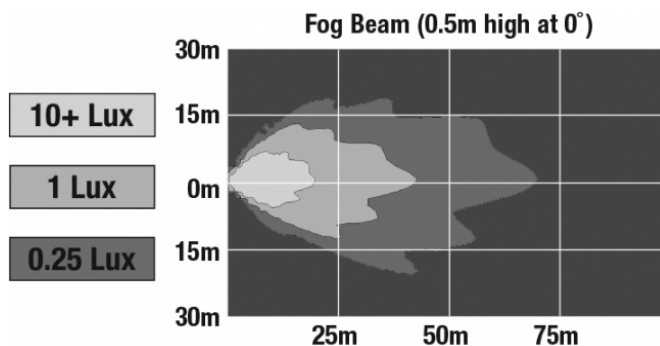

LED Headlights & Fog Lights - Model 95

PRODUCT INFORMATION

Description	12-24V SAE/ECE RHT & LHT LED Harmonized Fog Light - 1 Light
Height	130.00 mm / 5.12 in
Width	108.00 mm / 4.25 in
Depth	110.00 mm / 4.33 in
Shape	Round
Outer Lens Material	Polycarbonate
Outer Lens Color	Clear
Housing Material	Aluminum
Housing Color	Black
Bezel Color	Black
Mounting Type	Panel
Retrofits	PACCAR P54-1062-100 Fog Lamp
Minimum Operating Temperature	-40 °C / -40 °F
Maximum Operating Temperature	65 °C / 149 °F
Connector or Wiring	Packard #12162000
Mating Connector	Packard #12052641
Product Weight	1.22 lbs / 0.55 kgs
Shipping Weight	1.98 lbs / 0.9 kgs

LED Headlights & Fog Lights - Model 95

PHOTOMETRIC SPECIFICATIONS

Raw Lumen Output	1,435
Effective Lumen Output	607
Candela Output	7,500
Nominal LED Color Temperature	5000 K
Beam Pattern(s)	Forward Lighting - Fog