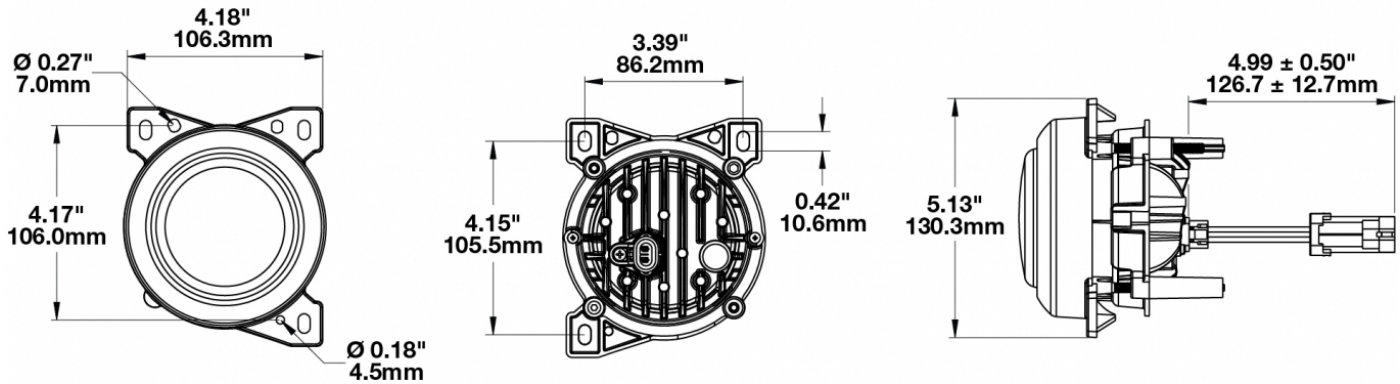

LED Headlights & Fog Lights - Model 95

PRODUCT INFORMATION

Description	12-24V SAE/ECE RHT & LHT LED Harmonized Fog Light - 2 Light Kit
Height	130.00 mm / 5.12 in
Width	108.00 mm / 4.25 in
Depth	110.00 mm / 4.33 in
Shape	Square
Outer Lens Material	Polycarbonate
Outer Lens Color	Clear
Housing Material	Aluminum
Housing Color	Black
Bezel Color	Black
Mounting Type	Panel
Retrofits	PACCAR P54-1062-100 Fog Lamp
Minimum Operating Temperature	-40 °C / -40 °F
Maximum Operating Temperature	65 °C / 149 °F
Connector or Wiring	Packard #12162000
Mating Connector	Packard #12052641
Product Weight	2.44 lbs / 1.11 kgs
Shipping Weight	3.02 lbs / 1.37 kgs

PRODUCT DIMENSIONS

ELECTRICAL SPECIFICATIONS

Input Voltage	12-24V DC
Operating Voltage	10-30V DC
Transient Spike Protection	150V Peak @ 1 HZ-100 Pulses
Red Wire	Positive
Black Wire	Ground
Current Draw	1.25A @ 12V DC 0.7A @ 24V DC

LED Headlights & Fog Lights - Model 95

PHOTOMETRIC SPECIFICATIONS

Raw Lumen Output	1,435
Effective Lumen Output	607
Candela Output	7,500
Nominal LED Color Temperature	5000 K
Beam Pattern(s)	Forward Lighting - Fog