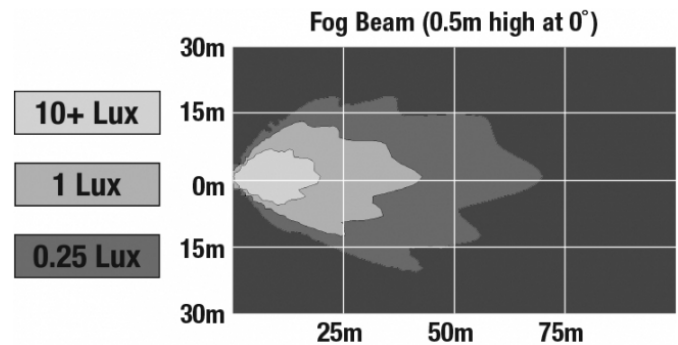

## PRODUCT DIMENSIONS

## PHOTOMETRIC SPECIFICATIONS

<b>Raw Lumen Output</b>	1,435
<b>Effective Lumen Output</b>	607
<b>Candela Output</b>	7,500
<b>Nominal LED Color Temperature</b>	5000 K
<b>Beam Pattern(s)</b>	Forward Lighting - Fog