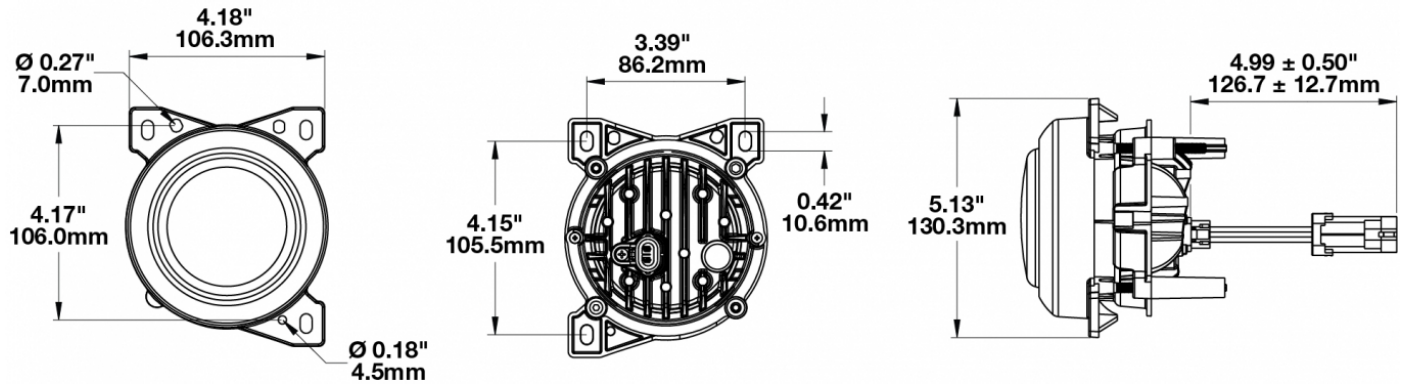

LED Headlights & Fog Lights - Model 95

PRODUCT INFORMATION

Description	12-24V SAE/ECE RHT & LHT LED Harmonized Fog Light - 2 Light Kit
Height	130.00 mm / 5.12 in
Width	108.00 mm / 4.25 in
Depth	110.00 mm / 4.33 in
Shape	Square
Outer Lens Material	Polycarbonate
Outer Lens Color	Clear
Housing Material	Aluminum
Housing Color	Black
Bezel Color	Black
Mounting Type	Panel
Retrofits	PACCAR P54-1062-100 Fog Lamp
Minimum Operating Temperature	-40 °C / -40 °F
Maximum Operating Temperature	65 °C / 149 °F
Connector or Wiring	Packard #12162000
Mating Connector	Packard #12052641
Product Weight	2.44 lbs / 1.11 kgs
Shipping Weight	3.02 lbs / 1.37 kgs

PRODUCT DIMENSIONS

ELECTRICAL SPECIFICATIONS

Input Voltage	12-24V DC
Operating Voltage	10-30V DC
Transient Spike Protection	150V Peak @ 1 HZ-100 Pulses
Red Wire	Positive
Black Wire	Ground
Current Draw	1.25A @ 12V DC 0.7A @ 24V DC

LED Headlights & Fog Lights - Model 95

PHOTOMETRIC SPECIFICATIONS

Raw Lumen Output	1,435
Effective Lumen Output	607
Candela Output	7,500
Nominal LED Color Temperature	5000 K
Beam Pattern(s)	Forward Lighting - Fog