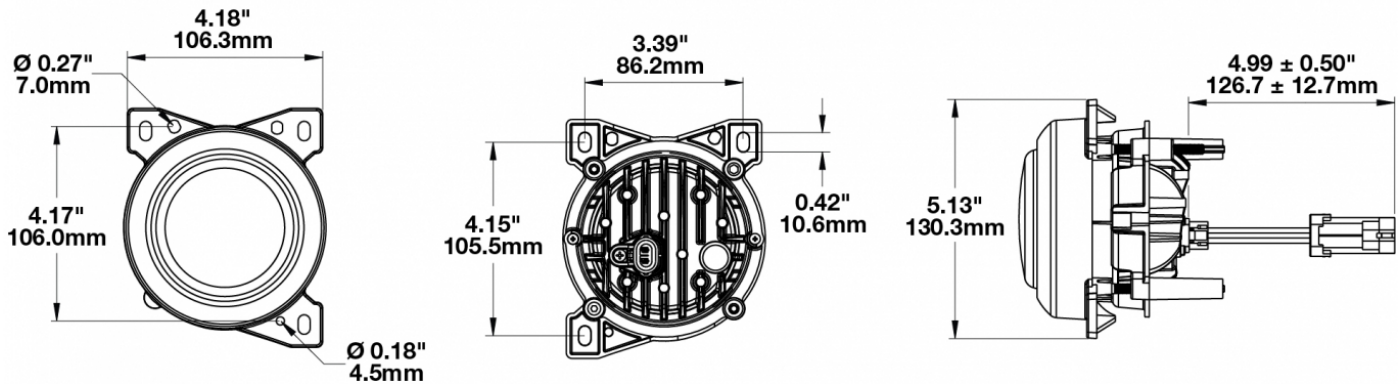

LED Headlights & Fog Lights - Model 95

PRODUCT INFORMATION

Description	12-24V SAE/ECE RHT & LHT LED Harmonized Fog Light - 2 Light Kit
Height	130.00 mm / 5.12 in
Width	108.00 mm / 4.25 in
Depth	110.00 mm / 4.33 in
Shape	Square
Outer Lens Material	Polycarbonate
Outer Lens Color	Clear
Housing Material	Aluminum
Housing Color	Black
Bezel Color	Black
Mounting Type	Panel
Retrofits	PACCAR P54-1062-100 Fog Lamp
Minimum Operating Temperature	-40 °C / -40 °F
Maximum Operating Temperature	65 °C / 149 °F
Connector or Wiring	Packard #12162000
Mating Connector	Packard #12052641
Product Weight	2.80 lbs / 1.27 kgs
Shipping Weight	3.02 lbs / 1.37 kgs

PRODUCT DIMENSIONS

ELECTRICAL SPECIFICATIONS

Input Voltage	12-24V DC
Operating Voltage	10-30V DC
Transient Spike Protection	150V Peak @ 1 HZ-100 Pulses
Red Wire	Positive
Black Wire	Ground
Current Draw	1.25A @ 12V DC 0.7A @ 24V DC

LED Headlights & Fog Lights - Model 95

PHOTOMETRIC SPECIFICATIONS

Raw Lumen Output	1,435
Effective Lumen Output	607
Candela Output	7,500
Nominal LED Color Temperature	5000 K
Beam Pattern(s)	Forward Lighting - Fog