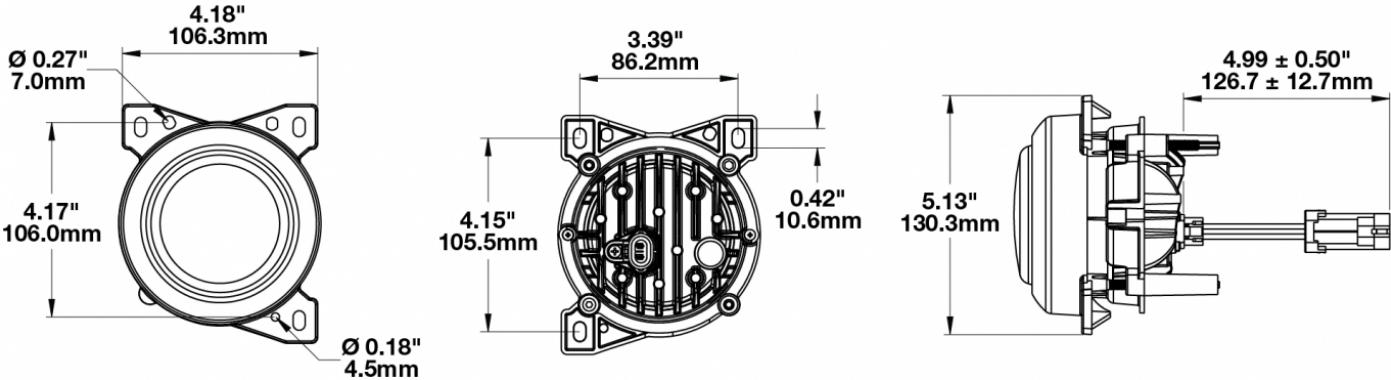

LED Headlights & Fog Lights - Model 95

PRODUCT INFORMATION

Description	12-24V SAE/ECE RHT & LHT LED Harmonized Fog Light - 2 Light Kit
Height	130.00 mm / 5.12 in
Width	108.00 mm / 4.25 in
Depth	110.00 mm / 4.33 in
Shape	Square
Outer Lens Material	Polycarbonate
Outer Lens Color	Clear
Housing Material	Aluminum
Housing Color	Black
Bezel Color	Black
Mounting Type	Panel
Retrofits	PACCAR P54-1062-100 Fog Lamp
Minimum Operating Temperature	-40 °C / -40 °F
Maximum Operating Temperature	65 °C / 149 °F
Connector or Wiring	Packard #12162000
Mating Connector	Packard #12052641
Product Weight	2.80 lbs / 1.27 kgs
Shipping Weight	3.02 lbs / 1.37 kgs

PRODUCT DIMENSIONS

ELECTRICAL SPECIFICATIONS

Input Voltage	12-24V DC
Operating Voltage	10-30V DC
Transient Spike Protection	150V Peak @ 1 HZ-100 Pulses
Red Wire	Positive
Black Wire	Ground
Current Draw	1.25A @ 12V DC 0.7A @ 24V DC

PHOTOMETRIC SPECIFICATIONS

Raw Lumen Output	1,435
Effective Lumen Output	607
Candela Output	7,500
Nominal LED Color Temperature	5000 K
Beam Pattern(s)	Forward Lighting - Fog

APPLICATIONS

INSTALLATION & APPLICATION INFORMATION