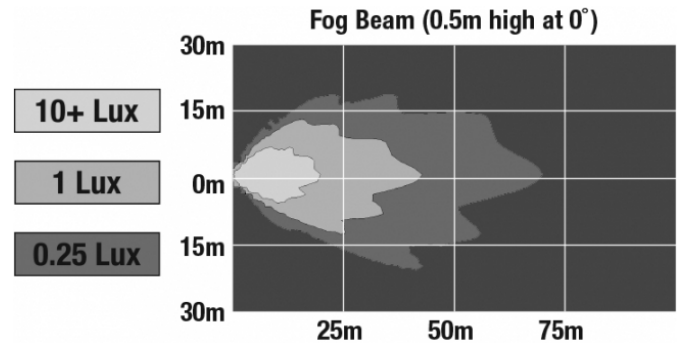

LED Headlights & Fog Lights - Model 95

PHOTOMETRIC SPECIFICATIONS

Raw Lumen Output	1,435
Effective Lumen Output	607
Candela Output	7,500
Nominal LED Color Temperature	5000 K
Beam Pattern(s)	Forward Lighting - Fog

APPLICATIONS

ADDITIONAL INFORMATION

Compliance & Legal Usage

DOT-compliance is not used for fog lights. The pattern is approved legal for on-highway use by the SAE standard SAE J583 and ECE Regulation 19.

Retrofit Information

The Model 95 kits offer drop-in replacements for the following semi trucks:

- 2013-2015 Peterbilt 579
- 2011-2015 Peterbilt 587
- 2008-2015 Kenworth T660

Print date: 2017-06-23

© 2017 J.W. Speaker Corporation • Germantown, WI U.S.A.
www.jwspeaker.com • speaker@jwspeaker.com • 262.251.6660