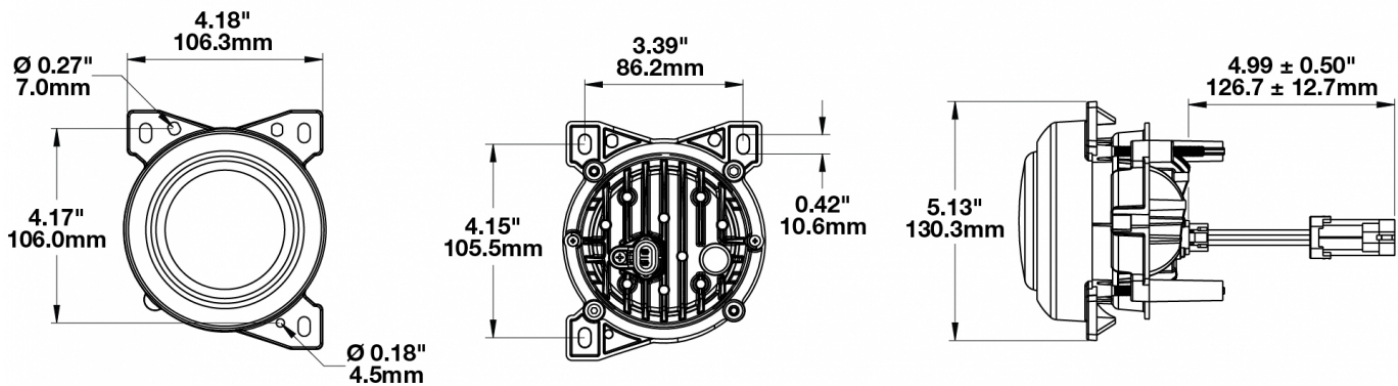

LED Headlights & Fog Lights - Model 95

PRODUCT INFORMATION

| | |
|--------------------------------------|---|
| Description | 12-24V SAE/ECE RHT & LHT LED Harmonized Fog Light - 2 Light Kit |
| Height | 130.00 mm / 5.12 in |
| Width | 108.00 mm / 4.25 in |
| Depth | 110.00 mm / 4.33 in |
| Shape | Square |
| Outer Lens Material | Polycarbonate |
| Outer Lens Color | Clear |
| Housing Material | Aluminum |
| Housing Color | Black |
| Bezel Color | Black |
| Mounting Type | Panel |
| Retrofits | PACCAR P54-1062-100 Fog Lamp |
| Minimum Operating Temperature | -40 °C / -40 °F |
| Maximum Operating Temperature | 65 °C / 149 °F |
| Connector or Wiring | Packard #12162000 |
| Mating Connector | Packard #12052641 |
| Product Weight | 2.44 lbs / 1.11 kgs |
| Shipping Weight | 3.02 lbs / 1.37 kgs |

PRODUCT DIMENSIONS

ELECTRICAL SPECIFICATIONS

| | |
|-----------------------------------|---------------------------------|
| Input Voltage | 12-24V DC |
| Operating Voltage | 10-30V DC |
| Transient Spike Protection | 150V Peak @ 1 HZ-100 Pulses |
| Red Wire | Positive |
| Black Wire | Ground |
| Current Draw | 1.25A @ 12V DC 0.7A @ 24V DC |

LED Headlights & Fog Lights - Model 95

PHOTOMETRIC SPECIFICATIONS

| | |
|--------------------------------------|------------------------|
| Raw Lumen Output | 1,435 |
| Effective Lumen Output | 607 |
| Candela Output | 7,500 |
| Nominal LED Color Temperature | 5000 K |
| Beam Pattern(s) | Forward Lighting - Fog |