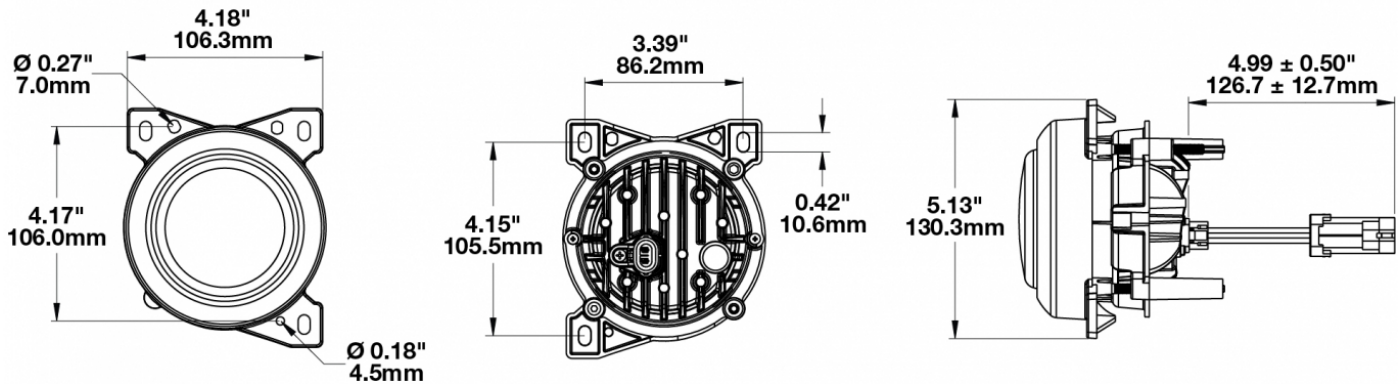

LED Headlights & Fog Lights - Model 95

PRODUCT DIMENSIONS

ELECTRICAL SPECIFICATIONS

Input Voltage	12-24V DC
Operating Voltage	10-30V DC
Transient Spike Protection	150V Peak @ 1 HZ-100 Pulses
Red Wire	Positive
Black Wire	Ground
Current Draw	1.25A @ 12V DC 0.7A @ 24V DC

REGULATORY STANDARDS COMPLIANCE

ECE Reg 19
SAE J583

IEC IP69K

Print date: 2017-12-17

© 2017 J.W. Speaker Corporation • Germantown, WI U.S.A.
www.jwspeaker.com • speaker@jwspeaker.com • 262.251.6660

J.W. SPEAKER
Engineered. Lighting. Solutions.