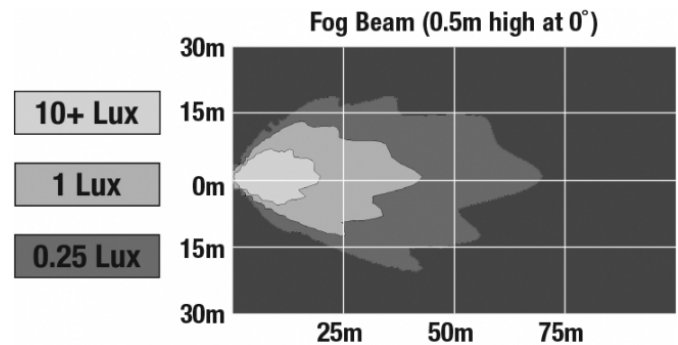

PHOTOMETRIC SPECIFICATIONS

Raw Lumen Output	1,435
Effective Lumen Output	607
Candela Output	7,500
Nominal LED Color Temperature	5000 K
Beam Pattern(s)	Forward Lighting - Fog

APPLICATIONS

INSTALLATION & APPLICATION INFORMATION