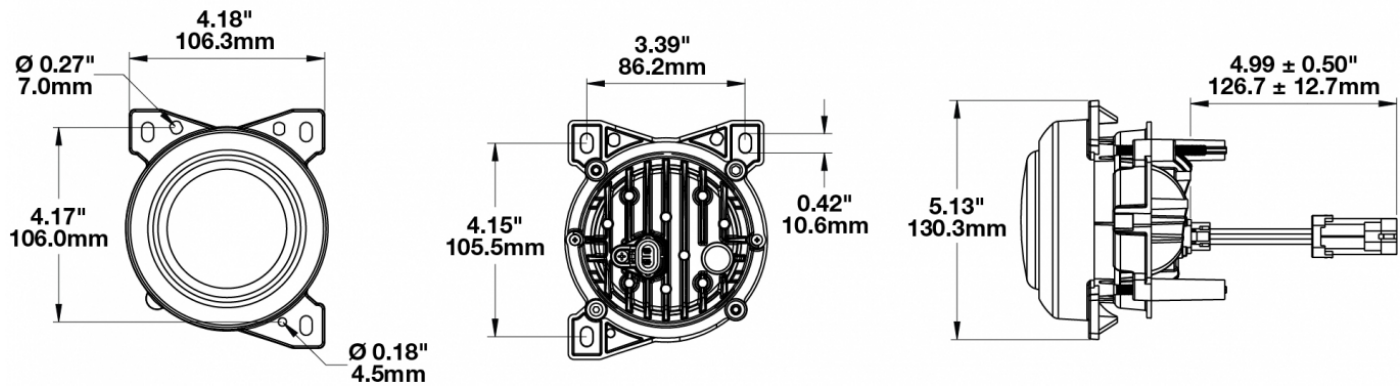

LED Headlights & Fog Lights - Model 95

PRODUCT INFORMATION

Description	12-24V SAE/ECE RHT & LHT LED Harmonized Fog Light - 2 Light Kit
Height	130.00 mm / 5.12 in
Width	108.00 mm / 4.25 in
Depth	110.00 mm / 4.33 in
Shape	Square
Outer Lens Material	Polycarbonate
Outer Lens Color	Clear
Housing Material	Aluminum
Housing Color	Black
Bezel Color	Black
Mounting Type	Panel
Retrofits	PACCAR P54-1062-100 Fog Lamp
Minimum Operating Temperature	-40 °C / -40 °F
Maximum Operating Temperature	65 °C / 149 °F
Connector or Wiring	Packard #12162000
Mating Connector	Packard #12052641
Product Weight	2.44 lbs / 1.11 kgs
Shipping Weight	3.02 lbs / 1.37 kgs

PRODUCT DIMENSIONS

ELECTRICAL SPECIFICATIONS

Input Voltage	12-24V DC
Operating Voltage	10-30V DC
Transient Spike Protection	150V Peak @ 1 HZ-100 Pulses
Red Wire	Positive
Black Wire	Ground
Current Draw	1.25A @ 12V DC 0.7A @ 24V DC

LED Headlights & Fog Lights - Model 95

PHOTOMETRIC SPECIFICATIONS

Raw Lumen Output	1,435
Effective Lumen Output	607
Candela Output	7,500
Nominal LED Color Temperature	5000 K
Beam Pattern(s)	Forward Lighting - Fog