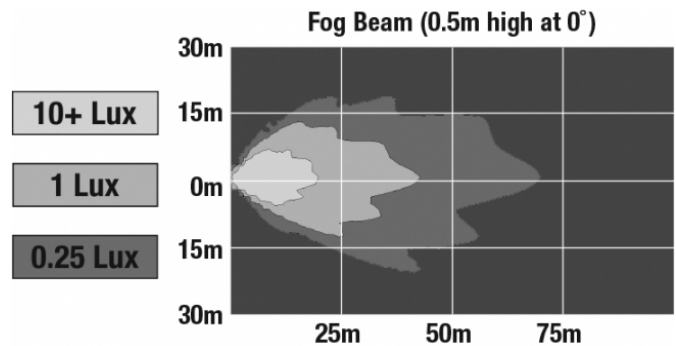

LED Headlights & Fog Lights - Model 95

PHOTOMETRIC SPECIFICATIONS

Raw Lumen Output	1,435
Effective Lumen Output	607
Candela Output	7,500
Nominal LED Color Temperature	5000 K
Beam Pattern(s)	Forward Lighting - Fog