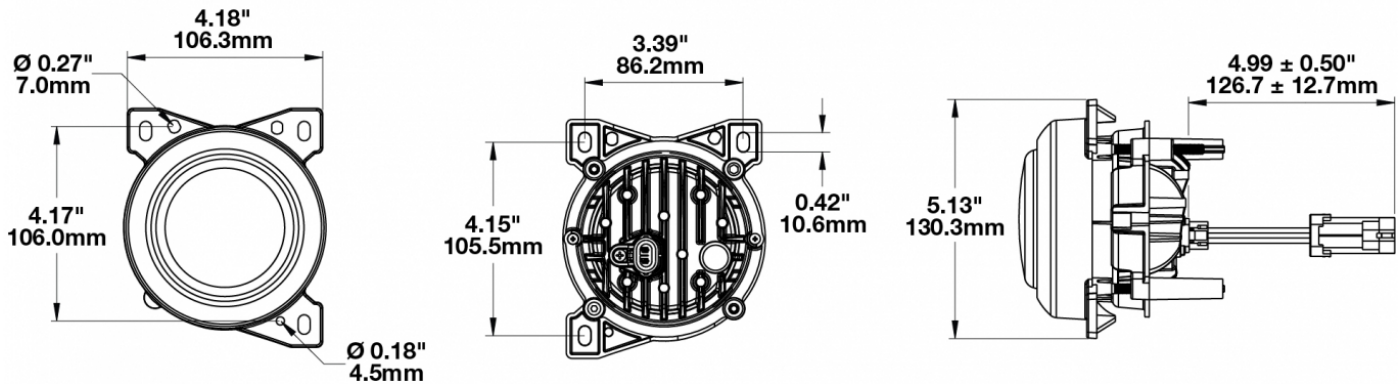

LED Headlights & Fog Lights - Model 95

PRODUCT INFORMATION

Description	12-24V SAE/ECE RHT & LHT LED Harmonized Fog Light - 2 Light Kit
Height	130.00 mm / 5.12 in
Width	108.00 mm / 4.25 in
Depth	110.00 mm / 4.33 in
Shape	Square
Outer Lens Material	Polycarbonate
Outer Lens Color	Clear
Housing Material	Aluminum
Housing Color	Black
Bezel Color	Black
Mounting Type	Panel
Retrofits	PACCAR P54-1062-100 Fog Lamp
Minimum Operating Temperature	-40 °C / -40 °F
Maximum Operating Temperature	65 °C / 149 °F
Connector or Wiring	Packard #12162000
Mating Connector	Packard #12052641
Product Weight	2.80 lbs / 1.27 kgs
Shipping Weight	3.02 lbs / 1.37 kgs

PRODUCT DIMENSIONS

ELECTRICAL SPECIFICATIONS

Input Voltage	12-24V DC
Operating Voltage	10-30V DC
Transient Spike Protection	150V Peak @ 1 HZ-100 Pulses
Red Wire	Positive
Black Wire	Ground
Current Draw	1.25A @ 12V DC 0.7A @ 24V DC

PHOTOMETRIC SPECIFICATIONS

Raw Lumen Output	1,435
Effective Lumen Output	607
Candela Output	7,500
Nominal LED Color Temperature	5000 K
Beam Pattern(s)	Forward Lighting - Fog

APPLICATIONS

INSTALLATION & APPLICATION INFORMATION