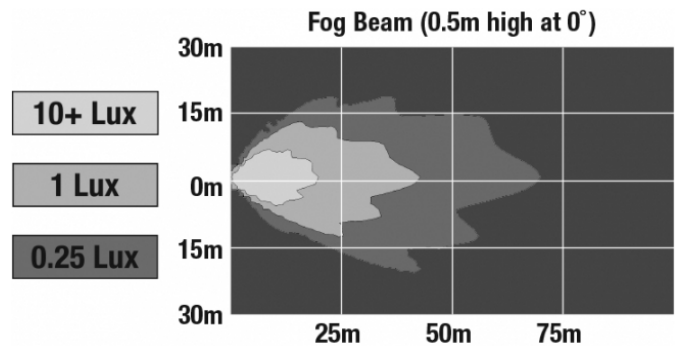

## PRODUCT DIMENSIONS

## PHOTOMETRIC SPECIFICATIONS

<b>Raw Lumen Output</b>	1,435
<b>Effective Lumen Output</b>	607
<b>Candela Output</b>	7,500
<b>Nominal LED Color Temperature</b>	5000 K
<b>Beam Pattern(s)</b>	Forward Lighting - Fog