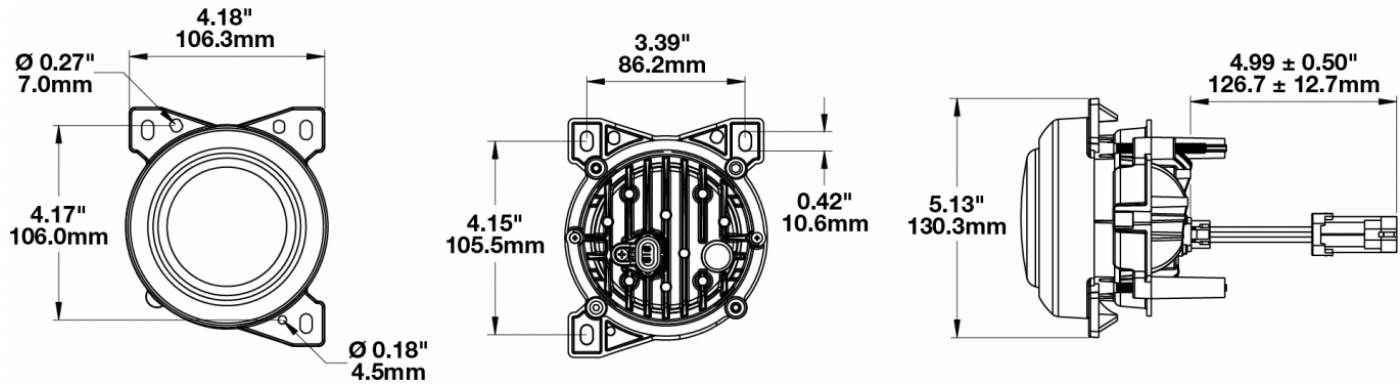

LED Headlights & Fog Lights - Model 95

PRODUCT INFORMATION

Description	12-24V SAE/ECE RHT & LHT LED Harmonized Fog Light - 2 Light Kit
Height	130.00 mm / 5.12 in
Width	108.00 mm / 4.25 in
Depth	110.00 mm / 4.33 in
Shape	Square
Outer Lens Material	Polycarbonate
Outer Lens Color	Clear
Housing Material	Aluminum
Housing Color	Black
Bezel Color	Black
Mounting Type	Panel
Retrofits	PACCAR P54-1062-100 Fog Lamp
Minimum Operating Temperature	-40 °C / -40 °F
Maximum Operating Temperature	65 °C / 149 °F
Connector or Wiring	Packard #12162000
Mating Connector	Packard #12052641
Product Weight	2.44 lbs / 1.11 kgs
Shipping Weight	3.02 lbs / 1.37 kgs

PRODUCT DIMENSIONS

ELECTRICAL SPECIFICATIONS

Input Voltage	12-24V DC
Operating Voltage	10-30V DC
Transient Spike Protection	150V Peak @ 1 HZ-100 Pulses
Red Wire	Positive
Black Wire	Ground
Current Draw	1.25A @ 12V DC 0.7A @ 24V DC

LED Headlights & Fog Lights - Model 95

PHOTOMETRIC SPECIFICATIONS

Raw Lumen Output	1,435
Effective Lumen Output	607
Candela Output	7,500
Nominal LED Color Temperature	5000 K
Beam Pattern(s)	Forward Lighting - Fog