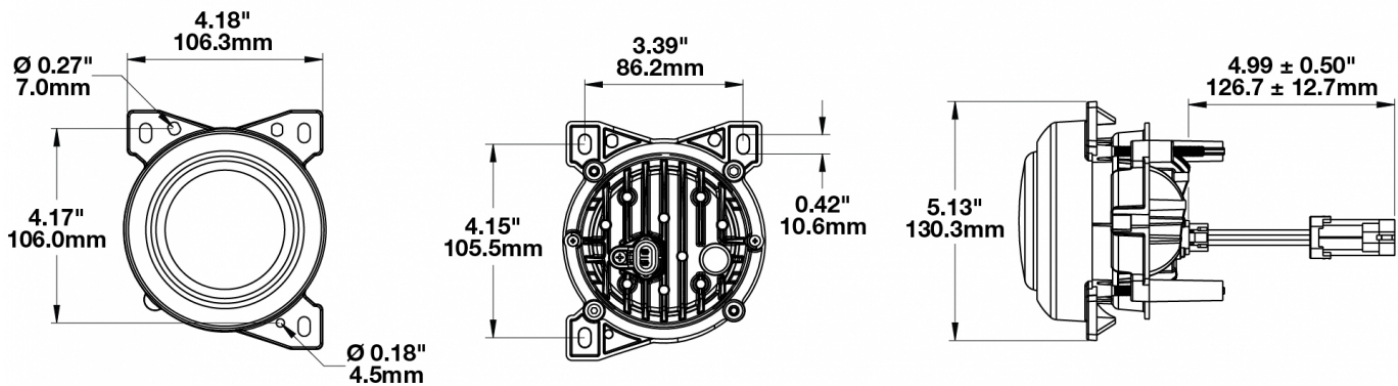

LED Headlights & Fog Lights - Model 95

PRODUCT INFORMATION

Description	12-24V SAE/ECE RHT & LHT LED Harmonized Fog Light - 2 Light Kit
Height	130.00 mm / 5.12 in
Width	108.00 mm / 4.25 in
Depth	110.00 mm / 4.33 in
Shape	Square
Outer Lens Material	Polycarbonate
Outer Lens Color	Clear
Housing Material	Aluminum
Housing Color	Black
Bezel Color	Black
Mounting Type	Panel
Retrofits	PACCAR P54-1062-100 Fog Lamp
Minimum Operating Temperature	-40 °C / -40 °F
Maximum Operating Temperature	65 °C / 149 °F
Connector or Wiring	Packard #12162000
Mating Connector	Packard #12052641
Product Weight	2.44 lbs / 1.11 kgs
Shipping Weight	3.02 lbs / 1.37 kgs

PRODUCT DIMENSIONS

ELECTRICAL SPECIFICATIONS

Input Voltage	12-24V DC
Operating Voltage	10-30V DC
Transient Spike Protection	150V Peak @ 1 HZ-100 Pulses
Red Wire	Positive
Black Wire	Ground
Current Draw	1.25A @ 12V DC 0.7A @ 24V DC

LED Headlights & Fog Lights - Model 95

PHOTOMETRIC SPECIFICATIONS

Raw Lumen Output	1,435
Effective Lumen Output	607
Candela Output	7,500
Nominal LED Color Temperature	5000 K
Beam Pattern(s)	Forward Lighting - Fog