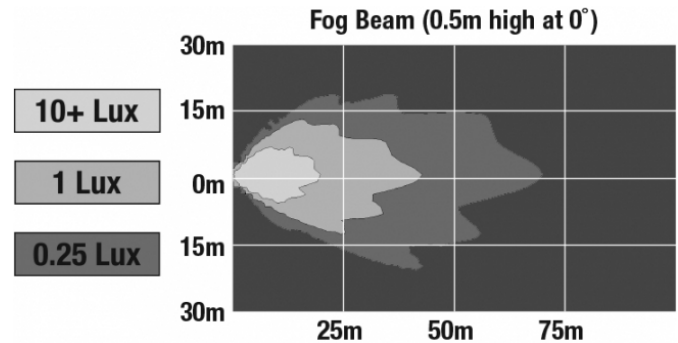

LED Headlights & Fog Lights - Model 95

PHOTOMETRIC SPECIFICATIONS

| | |
|--------------------------------------|------------------------|
| Raw Lumen Output | 1,435 |
| Effective Lumen Output | 607 |
| Candela Output | 7,500 |
| Nominal LED Color Temperature | 5000 K |
| Beam Pattern(s) | Forward Lighting - Fog |