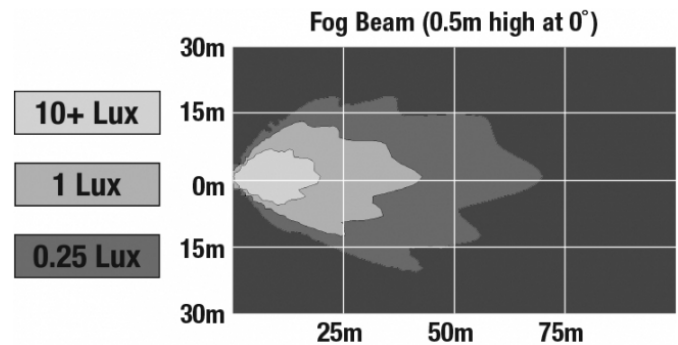

LED Headlights & Fog Lights - Model 95

PHOTOMETRIC SPECIFICATIONS

Raw Lumen Output	1,435
Effective Lumen Output	607
Candela Output	7,500
Nominal LED Color Temperature	5000 K
Beam Pattern(s)	Forward Lighting - Fog