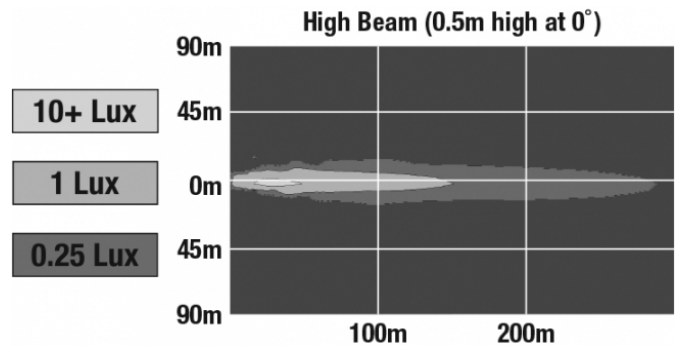

LED Headlights & Fog Lights - Model 95

PRODUCT INFORMATION

Description	12-24V DOT/ECE LED High Beam - 1 Light
Height	130.00 mm / 5.12 in
Width	108.00 mm / 4.25 in
Depth	110.00 mm / 4.33 in
Shape	Round
Outer Lens Material	Polycarbonate
Outer Lens Color	Clear
Housing Material	Aluminum
Housing Color	Black
Bezel Color	Black
Mounting Type	Panel
Retrofits	PACCAR P54-1062-200 Driving Lamp
Minimum Operating Temperature	-40 °C / -40 °F
Maximum Operating Temperature	65 °C / 149 °F
Connector or Wiring	Packard #12162000
Mating Connector	Packard #12052641
Product Weight	1.22 lbs / 0.55 kgs
Shipping Weight	1.41 lbs / 0.64 kgs

J.W. SPEAKER
Engineered. Lighting. Solutions.

LED Headlights & Fog Lights - Model 95

PHOTOMETRIC SPECIFICATIONS

Candela Output	45,000
Nominal LED Color Temperature	5000 K
Beam Pattern(s)	Forward Lighting - Driving