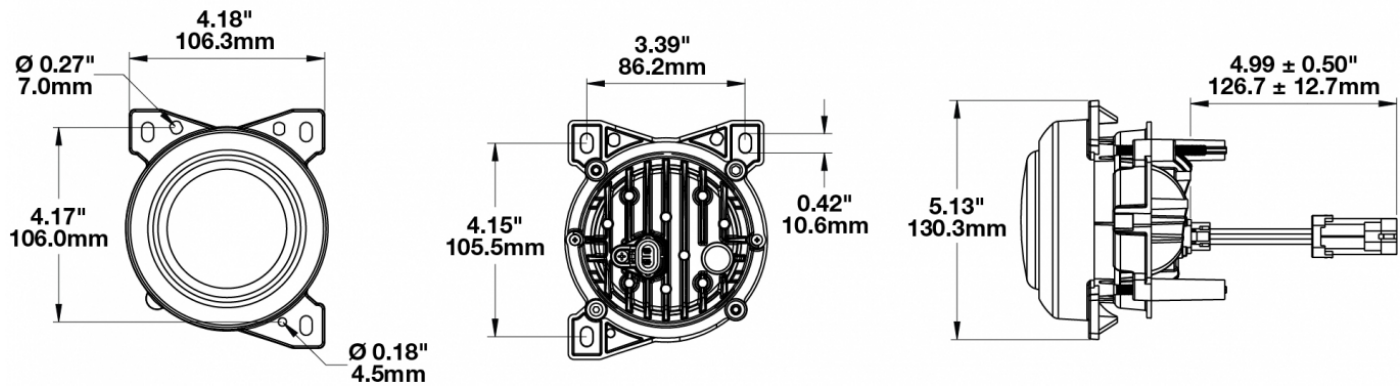

LED Headlights & Fog Lights - Model 95

PRODUCT DIMENSIONS

ELECTRICAL SPECIFICATIONS

Input Voltage	12-24V DC
Operating Voltage	10-30V DC
Transient Spike Protection	150V Peak @ 1 HZ-100 Pulses
Red Wire	Positive
Black Wire	Ground
Current Draw	0.80A @ 12V DC (High Beam) 0.40A @ 24V DC (High Beam)