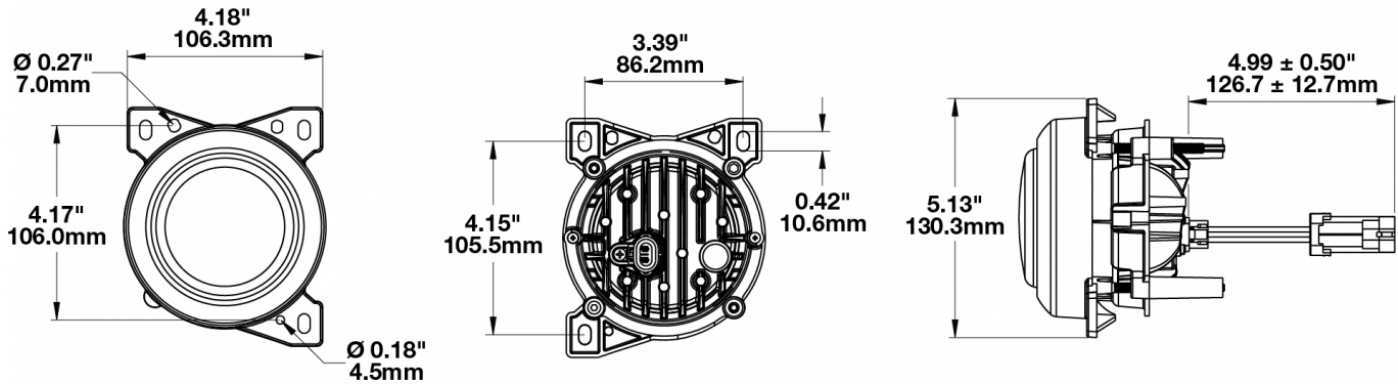

LED Headlights & Fog Lights - Model 95

PRODUCT INFORMATION

Description	12-24V DOT/ECE LED High Beam - 1 Light
Height	130.00 mm / 5.12 in
Width	108.00 mm / 4.25 in
Depth	110.00 mm / 4.33 in
Shape	Round
Outer Lens Material	Polycarbonate
Outer Lens Color	Clear
Housing Material	Aluminum
Housing Color	Black
Bezel Color	Black
Mounting Type	Panel
Retrofits	PACCAR P54-1062-200 Driving Lamp
Minimum Operating Temperature	-40 °C / -40 °F
Maximum Operating Temperature	65 °C / 149 °F
Connector or Wiring	Packard #12162000
Mating Connector	Packard #12052641
Product Weight	1.22 lbs / 0.55 kgs
Shipping Weight	1.41 lbs / 0.64 kgs

PRODUCT DIMENSIONS

ELECTRICAL SPECIFICATIONS

Input Voltage	12-24V DC
Operating Voltage	10-30V DC
Transient Spike Protection	150V Peak @ 1 HZ-100 Pulses
Red Wire	Positive
Black Wire	Ground
Current Draw	0.80A @ 12V DC (High Beam) 0.40A @ 24V DC (High Beam)