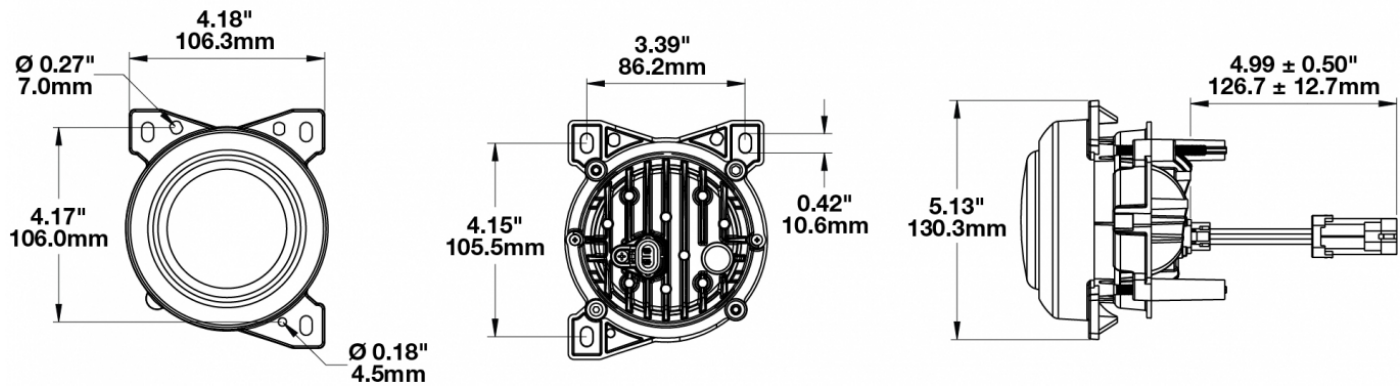

## PRODUCT INFORMATION

---

<b>Description</b>	12-24V DOT/ECE LED High Beam - 1 Light
<b>Height</b>	130.00 mm / 5.12 in
<b>Width</b>	108.00 mm / 4.25 in
<b>Depth</b>	110.00 mm / 4.33 in
<b>Shape</b>	Round
<b>Outer Lens Material</b>	Polycarbonate
<b>Outer Lens Color</b>	Clear
<b>Housing Material</b>	Aluminum
<b>Housing Color</b>	Black
<b>Bezel Color</b>	Black
<b>Mounting Type</b>	Panel
<b>Retrofits</b>	PACCAR P54-1062-200 Driving Lamp
<b>Minimum Operating Temperature</b>	-40 °C / -40 °F
<b>Maximum Operating Temperature</b>	65 °C / 149 °F
<b>Connector or Wiring</b>	Packard #12162000
<b>Mating Connector</b>	Packard #12052641
<b>Product Weight</b>	1.22 lbs / 0.55 kgs
<b>Shipping Weight</b>	1.41 lbs / 0.64 kgs

## PRODUCT DIMENSIONS