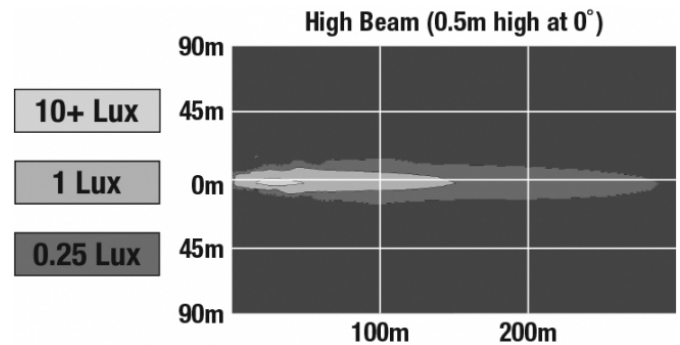

LED Headlights & Fog Lights - Model 95

PRODUCT INFORMATION

Description	12-24V DOT/ECE LED High Beam - 1 Light
Height	130.00 mm / 5.12 in
Width	108.00 mm / 4.25 in
Depth	110.00 mm / 4.33 in
Shape	Round
Outer Lens Material	Polycarbonate
Outer Lens Color	Clear
Housing Material	Aluminum
Housing Color	Black
Bezel Color	Black
Mounting Type	Panel
Retrofits	PACCAR P54-1062-200 Driving Lamp
Minimum Operating Temperature	-40 °C / -40 °F
Maximum Operating Temperature	65 °C / 149 °F
Connector or Wiring	Packard #12162000
Mating Connector	Packard #12052641
Product Weight	1.22 lbs / 0.55 kgs
Shipping Weight	1.41 lbs / 0.64 kgs

J.W. SPEAKER
Engineered. Lighting. Solutions.

LED Headlights & Fog Lights - Model 95

PHOTOMETRIC SPECIFICATIONS

Candela Output	45,000
Nominal LED Color Temperature	5000 K
Beam Pattern(s)	Forward Lighting - Driving