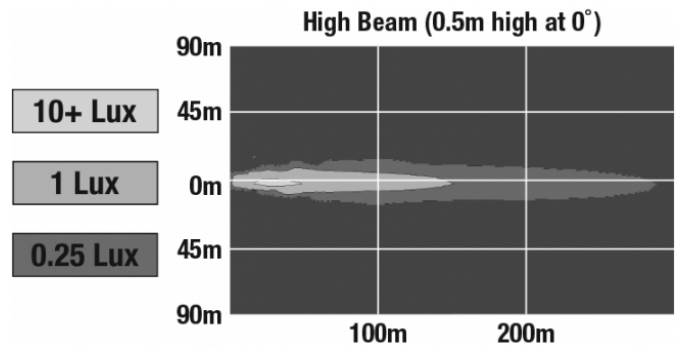

LED Headlights & Fog Lights - Model 95

PRODUCT INFORMATION

Description	12-24V DOT/ECE LED High Beam - 1 Light
Height	130.00 mm / 5.12 in
Width	108.00 mm / 4.25 in
Depth	110.00 mm / 4.33 in
Shape	Round
Outer Lens Material	Polycarbonate
Outer Lens Color	Clear
Housing Material	Aluminum
Housing Color	Black
Bezel Color	Black
Mounting Type	Panel
Retrofits	PACCAR P54-1062-200 Driving Lamp
Minimum Operating Temperature	-40 °C / -40 °F
Maximum Operating Temperature	65 °C / 149 °F
Connector or Wiring	Packard #12162000
Mating Connector	Packard #12052641
Product Weight	1.22 lbs / 0.55 kgs
Shipping Weight	1.41 lbs / 0.64 kgs

LED Headlights & Fog Lights - Model 95

PHOTOMETRIC SPECIFICATIONS

Candela Output	45,000
Nominal LED Color Temperature	5000 K
Beam Pattern(s)	Forward Lighting - Driving

APPLICATIONS

INSTALLATION & APPLICATION INFORMATION