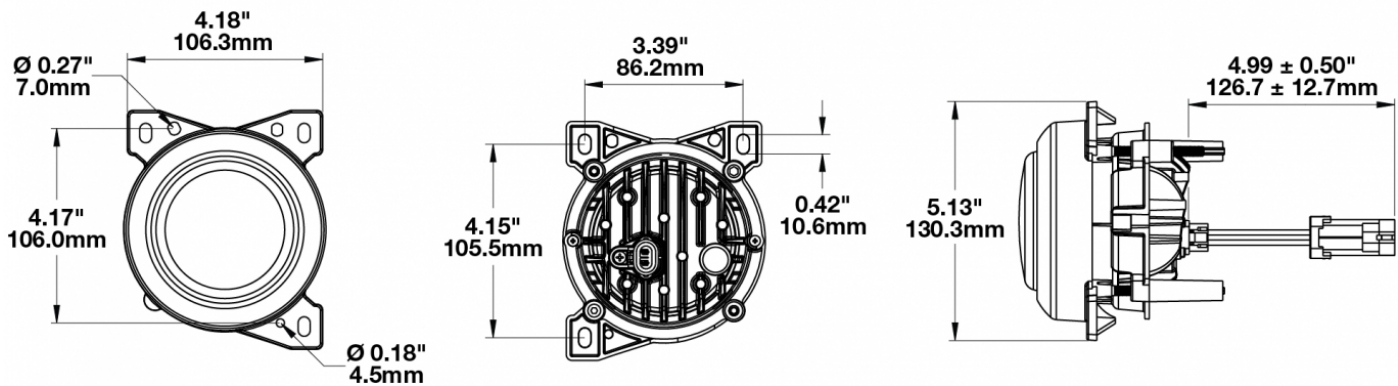

## PRODUCT INFORMATION

<b>Description</b>	12-24V DOT/ECE LED High Beam - 1 Light
<b>Height</b>	130.00 mm / 5.12 in
<b>Width</b>	108.00 mm / 4.25 in
<b>Depth</b>	110.00 mm / 4.33 in
<b>Shape</b>	Round
<b>Outer Lens Material</b>	Polycarbonate
<b>Outer Lens Color</b>	Clear
<b>Housing Material</b>	Aluminum
<b>Housing Color</b>	Black
<b>Bezel Color</b>	Black
<b>Mounting Type</b>	Panel
<b>Retrofits</b>	PACCAR P54-1062-200 Driving Lamp
<b>Minimum Operating Temperature</b>	-40 °C / -40 °F
<b>Maximum Operating Temperature</b>	65 °C / 149 °F
<b>Connector or Wiring</b>	Packard #12162000
<b>Mating Connector</b>	Packard #12052641
<b>Shipping Weight</b>	1.41 lbs / 0.64 kgs

## PRODUCT DIMENSIONS