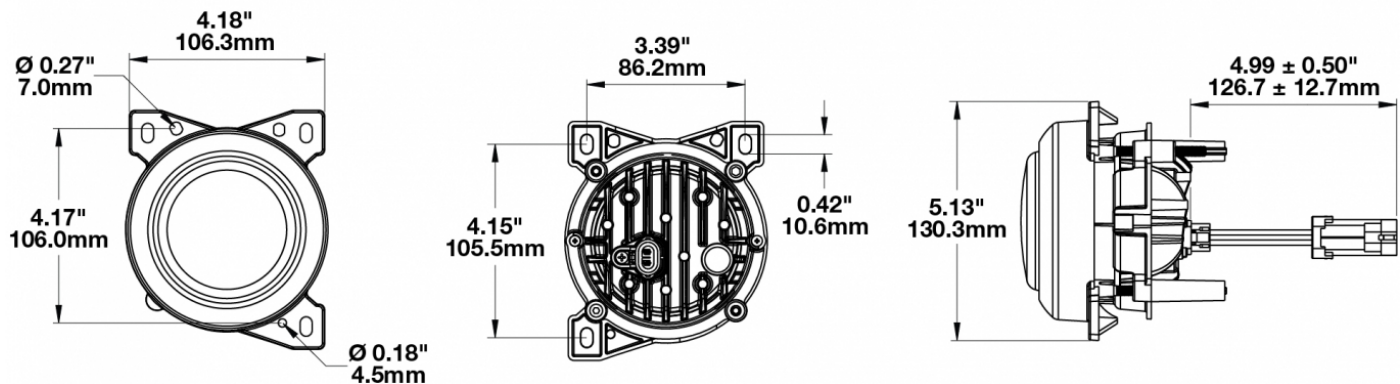

LED Headlights & Fog Lights - Model 95

PRODUCT INFORMATION

Description	12-24V DOT/ECE LED High Beam - 1 Light
Height	130.00 mm / 5.12 in
Width	108.00 mm / 4.25 in
Depth	110.00 mm / 4.33 in
Shape	Round
Outer Lens Material	Polycarbonate
Outer Lens Color	Clear
Housing Material	Aluminum
Housing Color	Black
Bezel Color	Black
Mounting Type	Panel
Retrofits	PACCAR P54-1062-200 Driving Lamp
Minimum Operating Temperature	-40 °C / -40 °F
Maximum Operating Temperature	65 °C / 149 °F
Connector or Wiring	Packard #12162000
Mating Connector	Packard #12052641
Product Weight	1.22 lbs / 0.55 kgs
Shipping Weight	1.41 lbs / 0.64 kgs

PRODUCT DIMENSIONS

ELECTRICAL SPECIFICATIONS

Input Voltage	12-24V DC
Operating Voltage	10-30V DC
Transient Spike Protection	150V Peak @ 1 HZ-100 Pulses
Red Wire	Positive
Black Wire	Ground
Current Draw	0.80A @ 12V DC (High Beam) 0.40A @ 24V DC (High Beam)