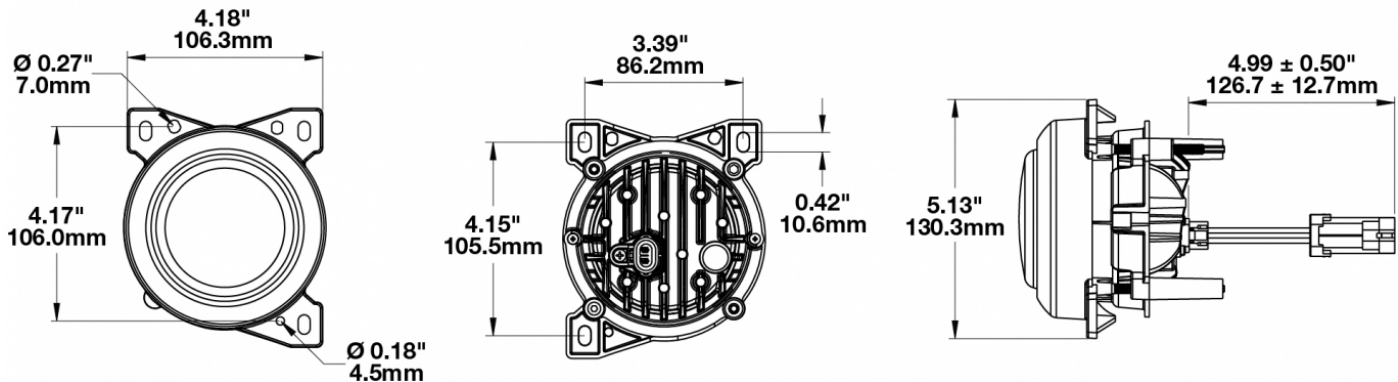

LED Headlights & Fog Lights - Model 95

PRODUCT INFORMATION

Description	12-24V DOT/ECE LED High Beam - 1 Light
Height	130.00 mm / 5.12 in
Width	108.00 mm / 4.25 in
Depth	110.00 mm / 4.33 in
Shape	Round
Outer Lens Material	Polycarbonate
Outer Lens Color	Clear
Housing Material	Aluminum
Housing Color	Black
Bezel Color	Black
Mounting Type	Panel
Retrofits	PACCAR P54-1062-200 Driving Lamp
Minimum Operating Temperature	-40 °C / -40 °F
Maximum Operating Temperature	65 °C / 149 °F
Connector or Wiring	Packard #12162000
Mating Connector	Packard #12052641
Product Weight	1.22 lbs / 0.55 kgs
Shipping Weight	1.41 lbs / 0.64 kgs

PRODUCT DIMENSIONS

ELECTRICAL SPECIFICATIONS

Input Voltage	12-24V DC
Operating Voltage	10-30V DC
Transient Spike Protection	150V Peak @ 1 HZ-100 Pulses
Red Wire	Positive
Black Wire	Ground
Current Draw	0.80A @ 12V DC (High Beam) 0.40A @ 24V DC (High Beam)