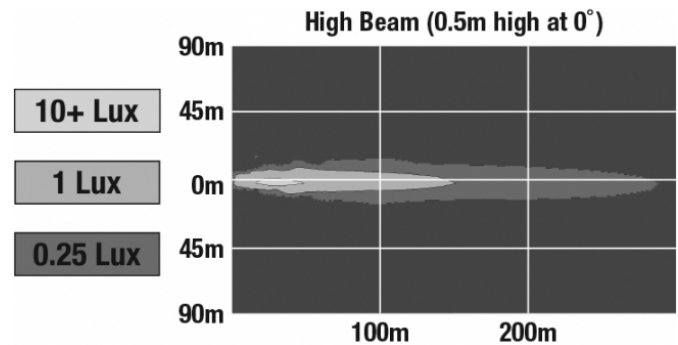

LED Headlights & Fog Lights - Model 95

PRODUCT INFORMATION

Description	12-24V DOT/ECE LED High Beam - 1 Light
Height	130.00 mm / 5.12 in
Width	108.00 mm / 4.25 in
Depth	110.00 mm / 4.33 in
Shape	Round
Outer Lens Material	Polycarbonate
Outer Lens Color	Clear
Housing Material	Aluminum
Housing Color	Black
Bezel Color	Black
Mounting Type	Panel
Retrofits	PACCAR P54-1062-200 Driving Lamp
Minimum Operating Temperature	-40 °C / -40 °F
Maximum Operating Temperature	65 °C / 149 °F
Connector or Wiring	Packard #12162000
Mating Connector	Packard #12052641
Product Weight	1.22 lbs / 0.55 kgs
Shipping Weight	1.41 lbs / 0.64 kgs

J.W. SPEAKER
Engineered. Lighting. Solutions.

LED Headlights & Fog Lights - Model 95

PHOTOMETRIC SPECIFICATIONS

Candela Output	45,000
Nominal LED Color Temperature	5000 K
Beam Pattern(s)	Forward Lighting - Driving