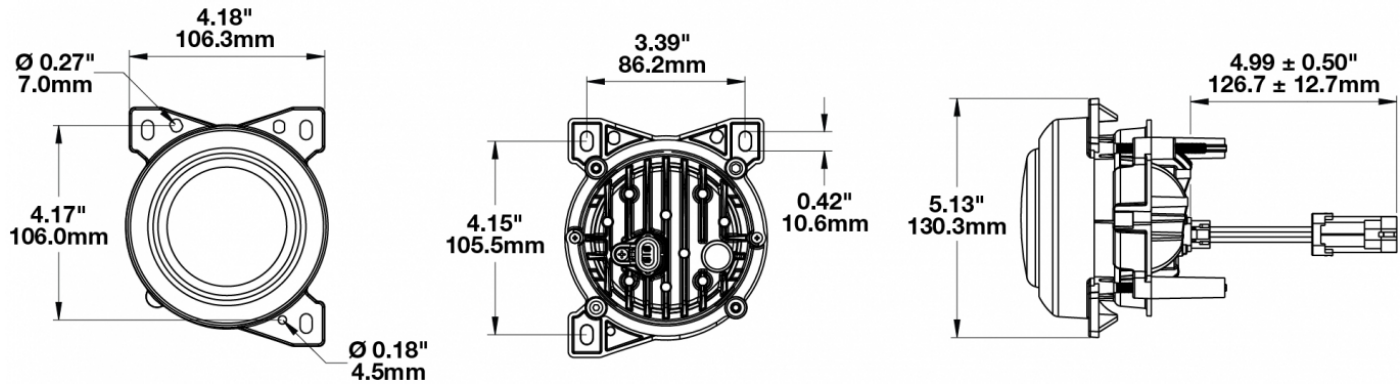

LED Headlights & Fog Lights - Model 95

PRODUCT INFORMATION

Description	12-24V DOT/ECE LED High Beam - 1 Light
Height	130.00 mm / 5.12 in
Width	108.00 mm / 4.25 in
Depth	110.00 mm / 4.33 in
Shape	Round
Outer Lens Material	Polycarbonate
Outer Lens Color	Clear
Housing Material	Aluminum
Housing Color	Black
Bezel Color	Black
Mounting Type	Panel
Retrofits	PACCAR P54-1062-200 Driving Lamp
Minimum Operating Temperature	-40 °C / -40 °F
Maximum Operating Temperature	65 °C / 149 °F
Connector or Wiring	Packard #12162000
Mating Connector	Packard #12052641
Product Weight	1.22 lbs / 0.55 kgs
Shipping Weight	1.41 lbs / 0.64 kgs

PRODUCT DIMENSIONS

ELECTRICAL SPECIFICATIONS

Input Voltage	12-24V DC
Operating Voltage	10-30V DC
Transient Spike Protection	150V Peak @ 1 HZ-100 Pulses
Red Wire	Positive
Black Wire	Ground
Current Draw	0.80A @ 12V DC (High Beam) 0.40A @ 24V DC (High Beam)