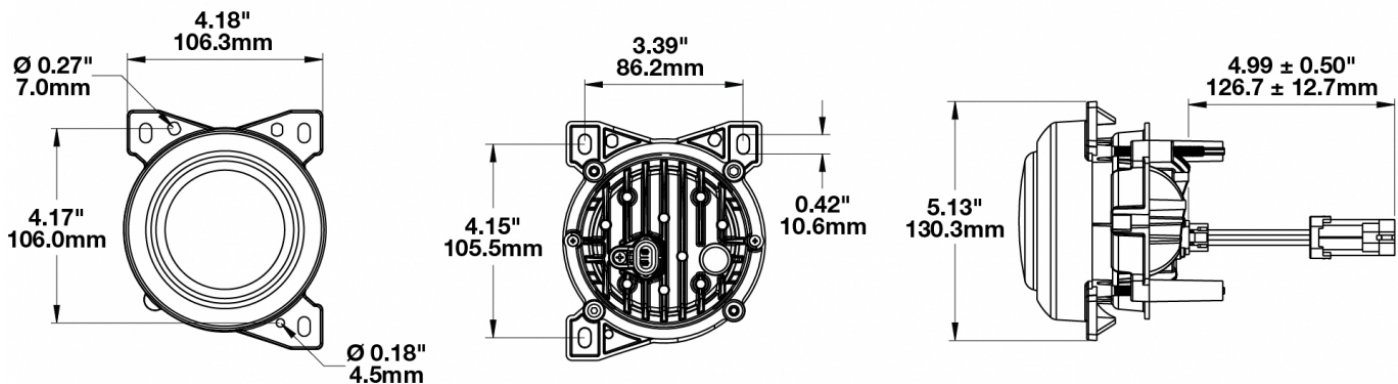

LED Headlights & Fog Lights - Model 95

PRODUCT INFORMATION

Description	12-24V DOT/ECE LED High Beam - 1 Light
Height	130.00 mm / 5.12 in
Width	108.00 mm / 4.25 in
Depth	110.00 mm / 4.33 in
Shape	Round
Outer Lens Material	Polycarbonate
Outer Lens Color	Clear
Housing Material	Aluminum
Housing Color	Black
Bezel Color	Black
Mounting Type	Panel
Retrofits	PACCAR P54-1062-200 Driving Lamp
Minimum Operating Temperature	-40 °C / -40 °F
Maximum Operating Temperature	65 °C / 149 °F
Connector or Wiring	Packard #12162000
Mating Connector	Packard #12052641
Shipping Weight	1.41 lbs / 0.64 kgs

PRODUCT DIMENSIONS

ELECTRICAL SPECIFICATIONS

Input Voltage	12-24V DC
Operating Voltage	10-30V DC
Transient Spike Protection	150V Peak @ 1 HZ-100 Pulses
Red Wire	Positive
Black Wire	Ground
Current Draw	0.80A @ 12V DC (High Beam) 0.40A @ 24V DC (High Beam)