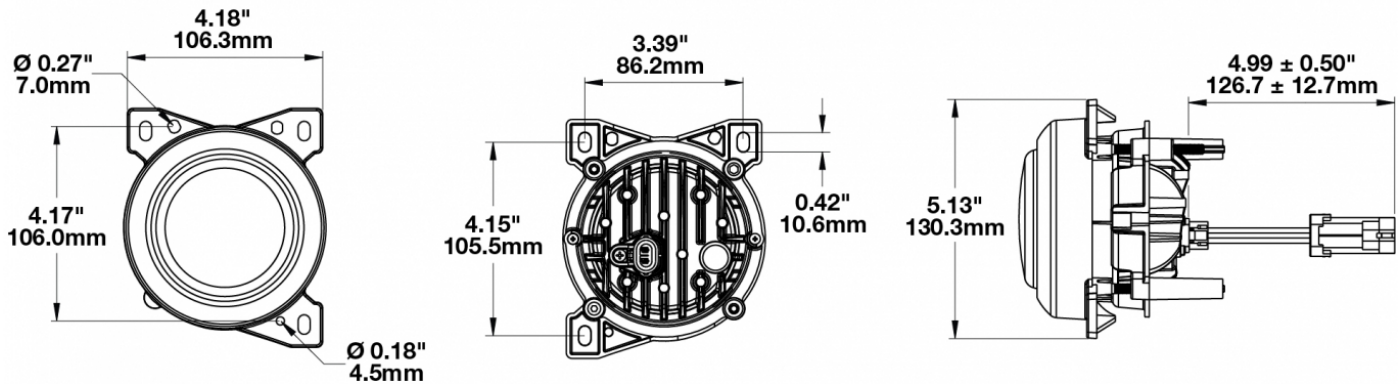

LED Headlights & Fog Lights - Model 95

PRODUCT INFORMATION

Description	12-24V DOT/ECE LED High Beam - 1 Light
Height	130.00 mm / 5.12 in
Width	108.00 mm / 4.25 in
Depth	110.00 mm / 4.33 in
Shape	Round
Outer Lens Material	Polycarbonate
Outer Lens Color	Clear
Housing Material	Aluminum
Housing Color	Black
Bezel Color	Black
Mounting Type	Panel
Retrofits	PACCAR P54-1062-200 Driving Lamp
Minimum Operating Temperature	-40 °C / -40 °F
Maximum Operating Temperature	65 °C / 149 °F
Connector or Wiring	Packard #12162000
Mating Connector	Packard #12052641
Product Weight	1.22 lbs / 0.55 kgs
Shipping Weight	1.41 lbs / 0.64 kgs

PRODUCT DIMENSIONS

ELECTRICAL SPECIFICATIONS

Input Voltage	12-24V DC
Operating Voltage	10-30V DC
Transient Spike Protection	150V Peak @ 1 HZ-100 Pulses
Red Wire	Positive
Black Wire	Ground
Current Draw	0.80A @ 12V DC (High Beam) 0.40A @ 24V DC (High Beam)