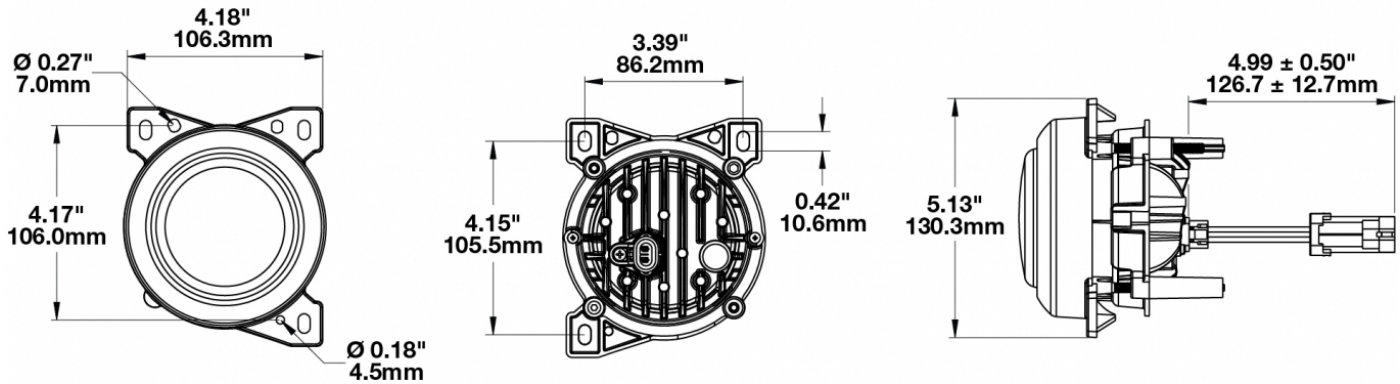

LED Headlights & Fog Lights - Model 95

PRODUCT INFORMATION

Description	12-24V DOT/ECE LED High Beam - 1 Light
Height	130.00 mm / 5.12 in
Width	108.00 mm / 4.25 in
Depth	110.00 mm / 4.33 in
Shape	Round
Outer Lens Material	Polycarbonate
Outer Lens Color	Clear
Housing Material	Aluminum
Housing Color	Black
Bezel Color	Black
Mounting Type	Panel
Retrofits	PACCAR P54-1062-200 Driving Lamp
Minimum Operating Temperature	-40 °C / -40 °F
Maximum Operating Temperature	65 °C / 149 °F
Connector or Wiring	Packard #12162000
Mating Connector	Packard #12052641
Product Weight	1.22 lbs / 0.55 kgs
Shipping Weight	1.41 lbs / 0.64 kgs

PRODUCT DIMENSIONS

ELECTRICAL SPECIFICATIONS

Input Voltage	12-24V DC
Operating Voltage	10-30V DC
Transient Spike Protection	150V Peak @ 1 HZ-100 Pulses
Red Wire	Positive
Black Wire	Ground
Current Draw	0.80A @ 12V DC (High Beam) 0.40A @ 24V DC (High Beam)

LED Headlights & Fog Lights - Model 95

PHOTOMETRIC SPECIFICATIONS

Candela Output	45,000
Nominal LED Color Temperature	5000 K
Beam Pattern(s)	Forward Lighting - Driving

APPLICATIONS

INSTALLATION & APPLICATION INFORMATION