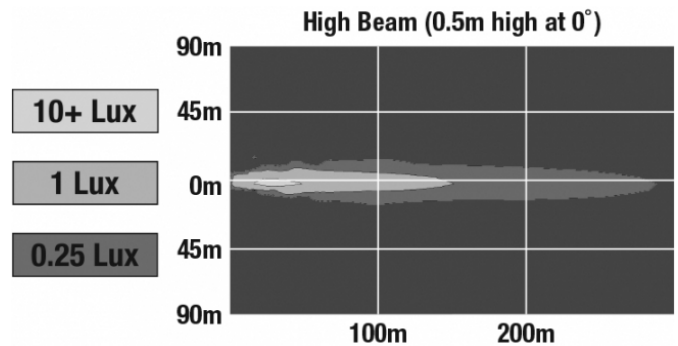

LED Headlights & Fog Lights - Model 95

PRODUCT INFORMATION

Description	12-24V DOT/ECE LED High Beam - 1 Light
Height	130.00 mm / 5.12 in
Width	108.00 mm / 4.25 in
Depth	110.00 mm / 4.33 in
Shape	Round
Outer Lens Material	Polycarbonate
Outer Lens Color	Clear
Housing Material	Aluminum
Housing Color	Black
Bezel Color	Black
Mounting Type	Panel
Retrofits	PACCAR P54-1062-200 Driving Lamp
Minimum Operating Temperature	-40 °C / -40 °F
Maximum Operating Temperature	65 °C / 149 °F
Connector or Wiring	Packard #12162000
Mating Connector	Packard #12052641
Product Weight	1.22 lbs / 0.55 kgs
Shipping Weight	1.41 lbs / 0.64 kgs

J.W. SPEAKER
Engineered. Lighting. Solutions.

LED Headlights & Fog Lights - Model 95

PHOTOMETRIC SPECIFICATIONS

Candela Output	45,000
Nominal LED Color Temperature	5000 K
Beam Pattern(s)	Forward Lighting - Driving