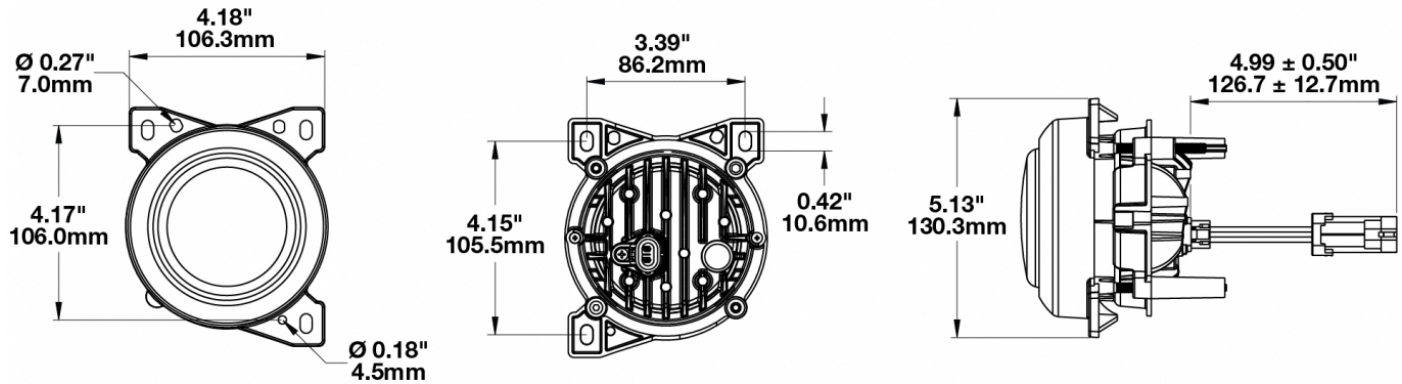

## PRODUCT INFORMATION

---

<b>Description</b>	12-24V DOT/ECE LED High Beam - 1 Light
<b>Height</b>	130.00 mm / 5.12 in
<b>Width</b>	108.00 mm / 4.25 in
<b>Depth</b>	110.00 mm / 4.33 in
<b>Shape</b>	Round
<b>Outer Lens Material</b>	Polycarbonate
<b>Outer Lens Color</b>	Clear
<b>Housing Material</b>	Aluminum
<b>Housing Color</b>	Black
<b>Bezel Color</b>	Black
<b>Mounting Type</b>	Panel
<b>Retrofits</b>	PACCAR P54-1062-200 Driving Lamp
<b>Minimum Operating Temperature</b>	-40 °C / -40 °F
<b>Maximum Operating Temperature</b>	65 °C / 149 °F
<b>Connector or Wiring</b>	Packard #12162000
<b>Mating Connector</b>	Packard #12052641
<b>Product Weight</b>	1.22 lbs / 0.55 kgs
<b>Shipping Weight</b>	1.41 lbs / 0.64 kgs

## PRODUCT DIMENSIONS