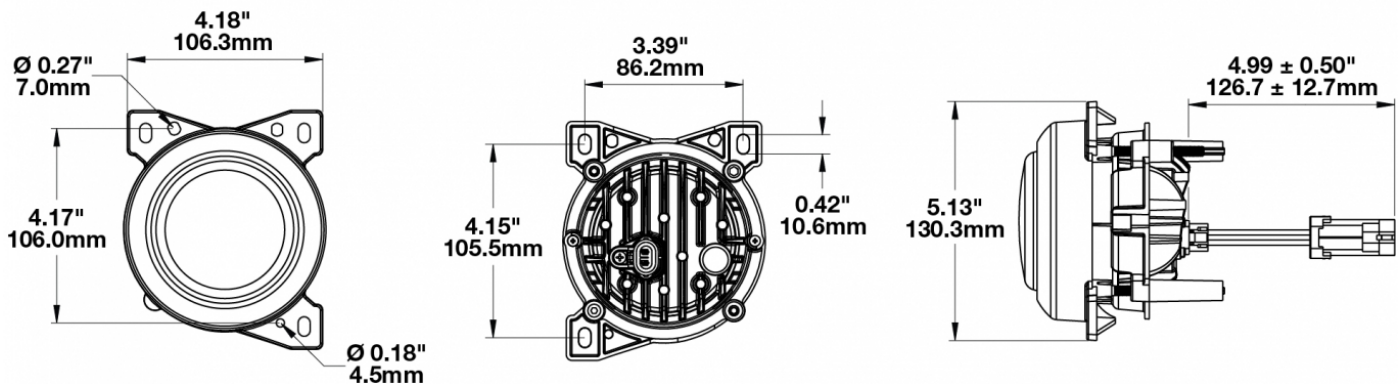

## PRODUCT INFORMATION

<b>Description</b>	12-24V DOT/ECE LED High Beam - 2 Light Kit
<b>Height</b>	130.00 mm / 5.12 in
<b>Width</b>	108.00 mm / 4.25 in
<b>Depth</b>	110.00 mm / 4.33 in
<b>Shape</b>	Round
<b>Outer Lens Material</b>	Polycarbonate
<b>Outer Lens Color</b>	Clear
<b>Housing Material</b>	Aluminum
<b>Housing Color</b>	Black
<b>Mounting Type</b>	Panel
<b>Retrofits</b>	PACCAR P54-1062-200 Driving Lamp
<b>Minimum Operating Temperature</b>	-40 °C / -40 °F
<b>Maximum Operating Temperature</b>	65 °C / 149 °F
<b>Connector or Wiring</b>	Packard #12162000
<b>Mating Connector</b>	Packard #12052641
<b>Product Weight</b>	2.80 lbs / 1.27 kgs
<b>Shipping Weight</b>	3.02 lbs / 1.37 kgs

## PRODUCT DIMENSIONS