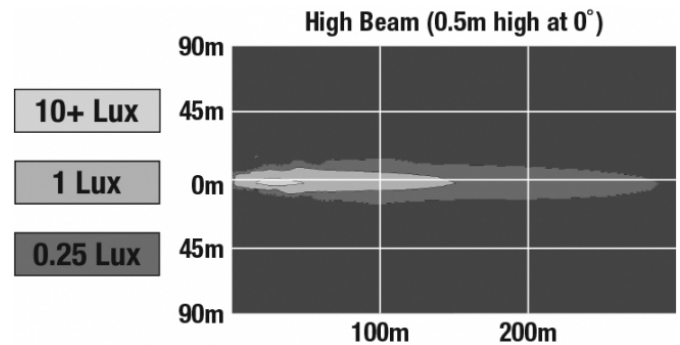

LED Headlights & Fog Lights - Model 95

PRODUCT INFORMATION

Description	12-24V DOT/ECE LED High Beam - 2 Light Kit
Height	130.00 mm / 5.12 in
Width	108.00 mm / 4.25 in
Depth	110.00 mm / 4.33 in
Shape	Round
Outer Lens Material	Polycarbonate
Outer Lens Color	Clear
Housing Material	Aluminum
Housing Color	Black
Mounting Type	Panel
Retrofits	PACCAR P54-1062-200 Driving Lamp
Minimum Operating Temperature	-40 °C / -40 °F
Maximum Operating Temperature	65 °C / 149 °F
Connector or Wiring	Packard #12162000
Mating Connector	Packard #12052641
Product Weight	2.80 lbs / 1.27 kgs
Shipping Weight	3.02 lbs / 1.37 kgs

J.W. SPEAKER
Engineered. Lighting. Solutions.

LED Headlights & Fog Lights - Model 95

PHOTOMETRIC SPECIFICATIONS

Candela Output	45,000
Nominal LED Color Temperature	5000 K
Beam Pattern(s)	Forward Lighting - Driving