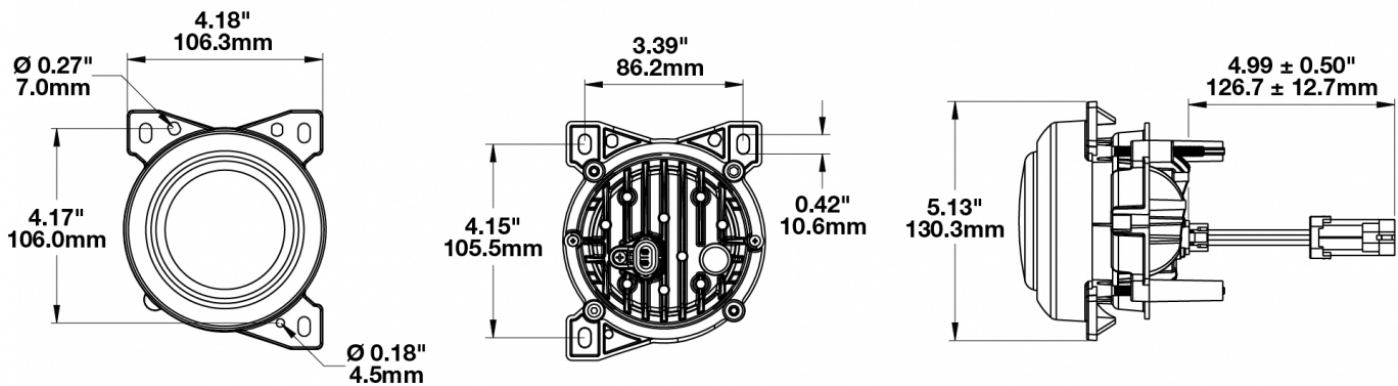

LED Headlights & Fog Lights - Model 95

PRODUCT INFORMATION

Description	12-24V DOT/ECE LED High Beam Headlight - 2 Light Kit
Height	130.00 mm / 5.12 in
Width	108.00 mm / 4.25 in
Depth	110.00 mm / 4.33 in
Shape	Round
Outer Lens Material	Polycarbonate
Outer Lens Color	Clear
Housing Material	Aluminum
Housing Color	Black
Mounting Type	Panel
Retrofits	PACCAR P54-1062-200 Driving Lamp
Minimum Operating Temperature	-40 °C / -40 °F
Maximum Operating Temperature	65 °C / 149 °F
Connector or Wiring	Packard #12162000
Mating Connector	Packard #12052641
Product Weight	2.44 lbs / 1.11 kgs
Shipping Weight	3.02 lbs / 1.37 kgs

PRODUCT DIMENSIONS

ELECTRICAL SPECIFICATIONS

Input Voltage	12-24V DC
Operating Voltage	10-30V DC
Transient Spike Protection	150V Peak @ 1 HZ-100 Pulses
Red Wire	Positive
Black Wire	Ground
Current Draw	0.80A @ 12V DC (High Beam) 0.40A @ 24V DC (High Beam)