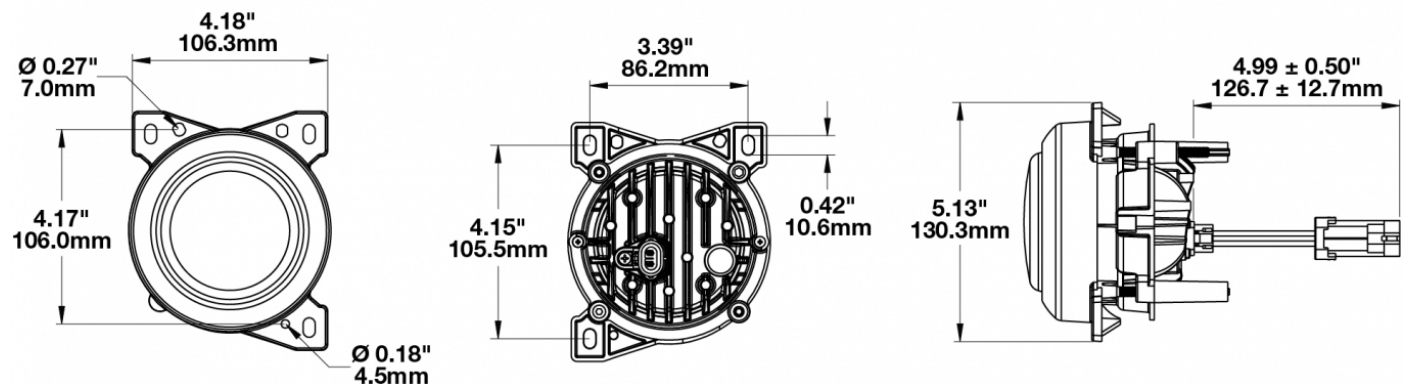

PRODUCT DIMENSIONS

Print date: 2023-12-01

© 2023 J.W. Speaker Corporation • Germantown, WI U.S.A.
www.jwspeaker.com • speaker@jwspeaker.com • 262.251.6660

J.W. SPEAKER
Engineered. Lighting. Solutions.