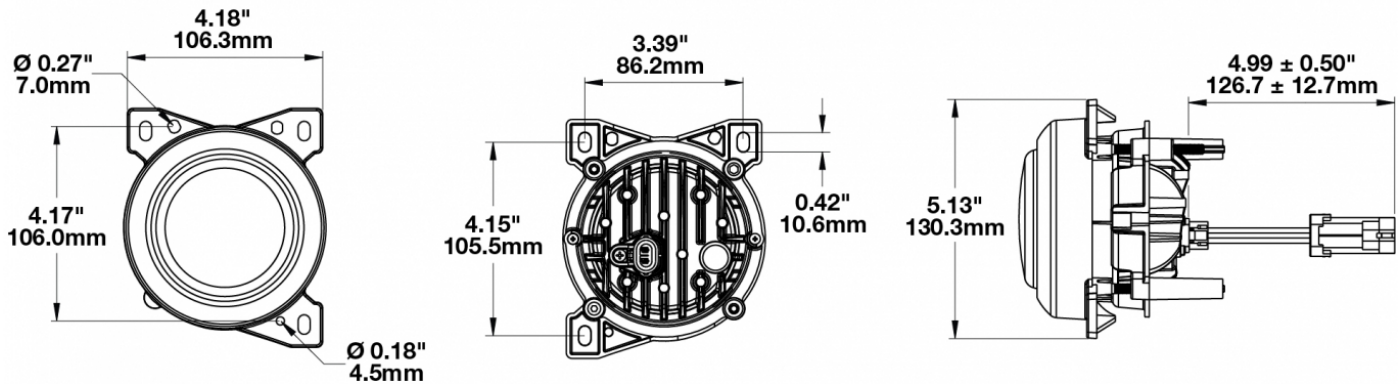

## PRODUCT INFORMATION

<b>Description</b>	12-24V DOT/ECE LED High Beam - 2 Light Kit
<b>Height</b>	130.00 mm / 5.12 in
<b>Width</b>	108.00 mm / 4.25 in
<b>Depth</b>	110.00 mm / 4.33 in
<b>Shape</b>	Round
<b>Outer Lens Material</b>	Polycarbonate
<b>Outer Lens Color</b>	Clear
<b>Housing Material</b>	Aluminum
<b>Housing Color</b>	Black
<b>Mounting Type</b>	Panel
<b>Retrofits</b>	PACCAR P54-1062-200 Driving Lamp
<b>Minimum Operating Temperature</b>	-40 °C / -40 °F
<b>Maximum Operating Temperature</b>	65 °C / 149 °F
<b>Connector or Wiring</b>	Packard #12162000
<b>Mating Connector</b>	Packard #12052641
<b>Product Weight</b>	2.80 lbs / 1.27 kgs
<b>Shipping Weight</b>	3.02 lbs / 1.37 kgs

## PRODUCT DIMENSIONS