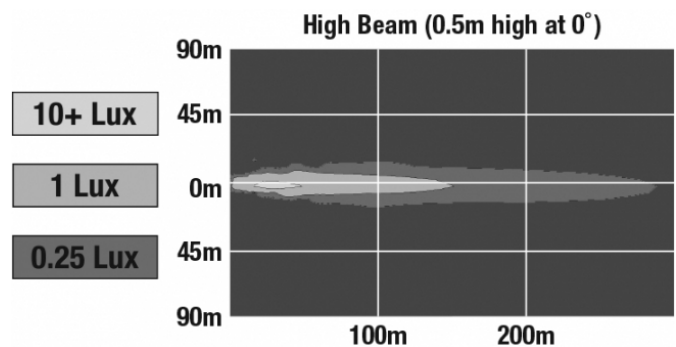

LED Headlights & Fog Lights - Model 95

PRODUCT INFORMATION

Description	12-24V DOT/ECE LED High Beam Headlight - 2 Light Kit
Height	130.00 mm / 5.12 in
Width	108.00 mm / 4.25 in
Depth	110.00 mm / 4.33 in
Shape	Round
Outer Lens Material	Polycarbonate
Outer Lens Color	Clear
Housing Material	Aluminum
Housing Color	Black
Mounting Type	Panel
Retrofits	PACCAR P54-1062-200 Driving Lamp
Minimum Operating Temperature	-40 °C / -40 °F
Maximum Operating Temperature	65 °C / 149 °F
Connector or Wiring	Packard #12162000
Mating Connector	Packard #12052641
Product Weight	2.44 lbs / 1.11 kgs
Shipping Weight	3.44 lbs / 1.56 kgs

REGULATORY STANDARDS COMPLIANCE

ECE Reg 112
IEC IP69K

FMVSS 108 s10.1 (Table XVIII)

PHOTOMETRIC SPECIFICATIONS

Candela Output	45,000
Nominal LED Color Temperature	5000 K
Beam Pattern(s)	Forward Lighting - Driving