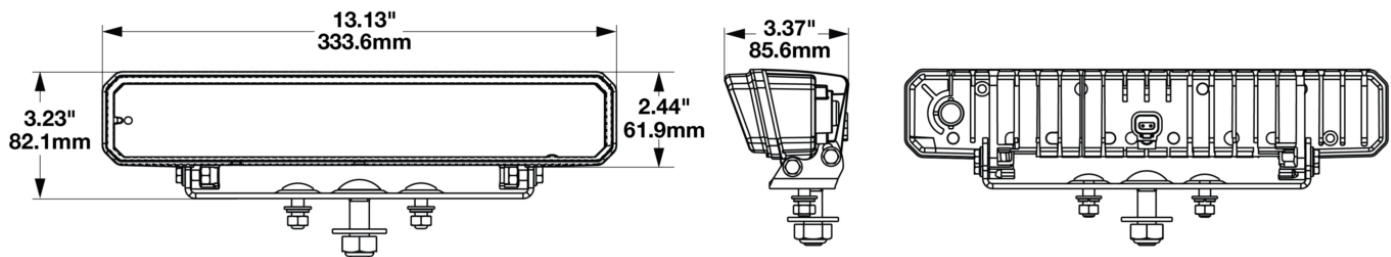

PRODUCT DIMENSIONS

Print date: 2026-07-08

© 2026 J.W. Speaker Corporation • Germantown, WI U.S.A.
www.jwspeaker.com • speaker@jwspeaker.com • 262.251.6660

J.W. SPEAKER
Engineered. Lighting. Solutions.