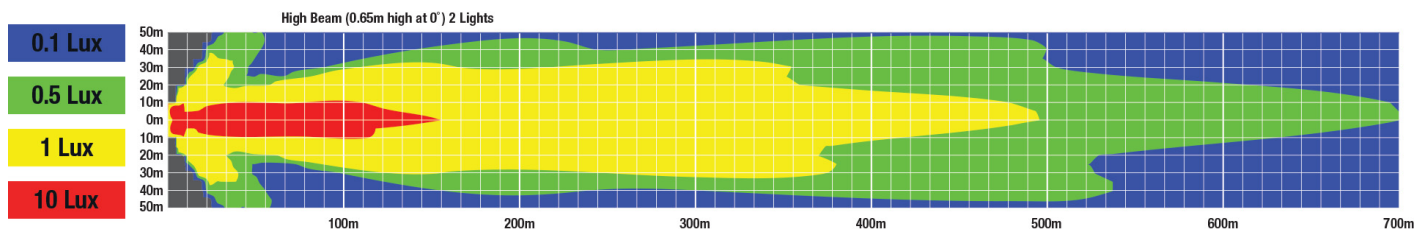

REGULATORY STANDARDS COMPLIANCE

ECE Reg 149 - HR

IEC IP67

PHOTOMETRIC SPECIFICATIONS

Raw Lumen Output	9,800
Effective Lumen Output	1,650
Candela Output	Max 150,000
Beam Pattern(s)	Forward Lighting - High Beam (ECE)