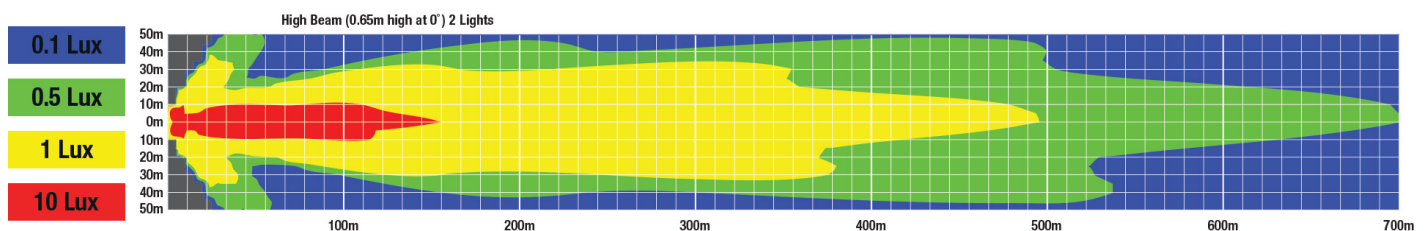

REGULATORY STANDARDS COMPLIANCE

ECE Reg 149 - HR

IEC IP67

PHOTOMETRIC SPECIFICATIONS

Raw Lumen Output	9,800
Effective Lumen Output	1,650
Candela Output	Max 150,000
Beam Pattern(s)	Forward Lighting - High Beam (ECE)