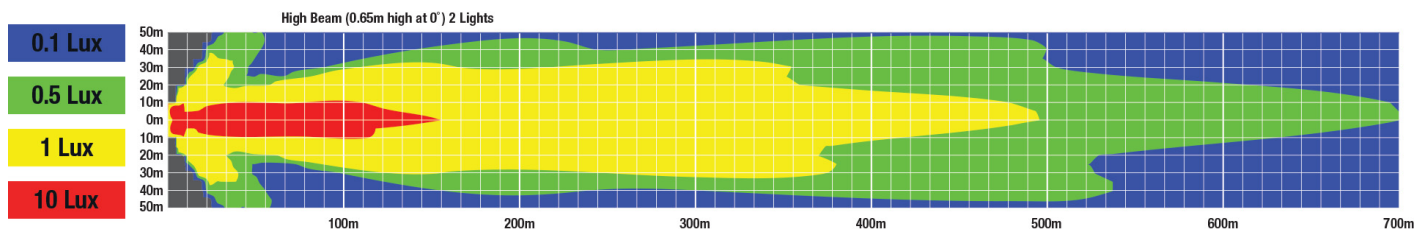

LED Light Bar - Model 9901

ELECTRICAL SPECIFICATIONS

Input Voltage	12/24V DC
Operating Voltage	9-30V DC
Transient Spike Protection	150V Peak @ 1 HZ-100 Pulses
Red Wire	Power
Black Wire	Ground
Current Draw	5.0A @ 12V DC (High Beam) 2.7A @ 24V DC (High Beam)

REGULATORY STANDARDS COMPLIANCE

ECE Reg 10
IEC IP67

ECE Reg 149 - HR

PHOTOMETRIC SPECIFICATIONS

Raw Lumen Output	9,800
Effective Lumen Output	1,650
Candela Output	Max 150,000
Beam Pattern(s)	Forward Lighting - High Beam (ECE)

Print date: 2026-07-08

© 2026 J.W. Speaker Corporation • Germantown, WI U.S.A.
www.jwspeaker.com • speaker@jwspeaker.com • 262.251.6660