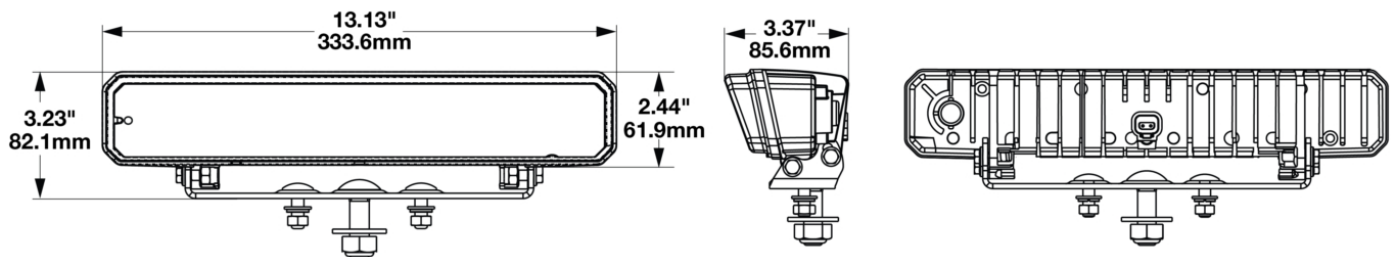

## PRODUCT INFORMATION

<b>Description</b>	12-24V ECE LED High Beam Auxiliary Light with Bracket Mount
<b>Height</b>	83.00 mm / 3.27 in
<b>Width</b>	334.00 mm / 13.15 in
<b>Depth</b>	86.10 mm / 3.39 in
<b>Shape</b>	Rectangular
<b>Outer Lens Material</b>	Polycarbonate
<b>Outer Lens Color</b>	Clear
<b>Housing Material</b>	Aluminum
<b>Housing Color</b>	Black
<b>Bezel Color</b>	Black
<b>Mounting Hardware Description</b>	(x2) M8-1.25 x 25mm SS Carriage Bolt
<b>Mounting Type</b>	Universal Pedestal Mount
<b>Connector or Wiring</b>	Wire Asm, Deutsch DT06-2S
<b>Product Weight</b>	0.60 lbs / 0.27 kgs
<b>Shipping Weight</b>	4.05 lbs / 1.84 kgs