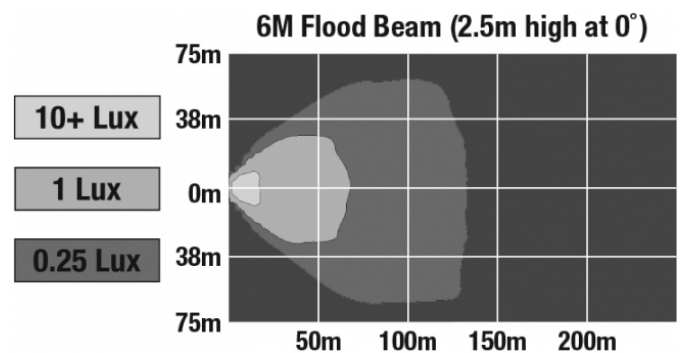

Print date: 2018-02-25

© 2018 J.W. Speaker Corporation • Germantown, WI U.S.A.
www.jwspeaker.com • speaker@jwspeaker.com • 262.251.6660