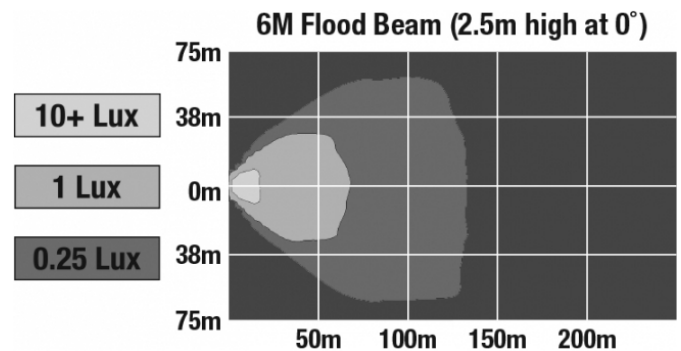

## PRODUCT INFORMATION

<b>Description</b>	12V LED 40" Light Bar with Flood Beam Pattern
<b>Height</b>	102.87 mm / 4.05 in
<b>Width</b>	1043.18 mm / 41.07 in
<b>Depth</b>	73.15 mm / 2.88 in
<b>Shape</b>	Rectangular
<b>Outer Lens Material</b>	Polycarbonate
<b>Outer Lens Color</b>	Clear
<b>Housing Material</b>	Die-Cast Aluminum
<b>Housing Color</b>	Black
<b>Mounting Type</b>	Universal Mount
<b>Minimum Operating Temperature</b>	-40 °C / -40 °F
<b>Maximum Operating Temperature</b>	65 °C / 149 °F
<b>Connector or Wiring</b>	10" Bare Leads
<b>Product Weight</b>	11.70 lbs / 5.31 kgs

## PHOTOMETRIC SPECIFICATIONS

<b>Raw Lumen Output</b>	6,600
<b>Effective Lumen Output</b>	3,960
<b>Nominal LED Color Temperature</b>	5000 K
<b>Beam Pattern(s)</b>	Forward Lighting - Flood (Standard)

Print date: 2017-09-24