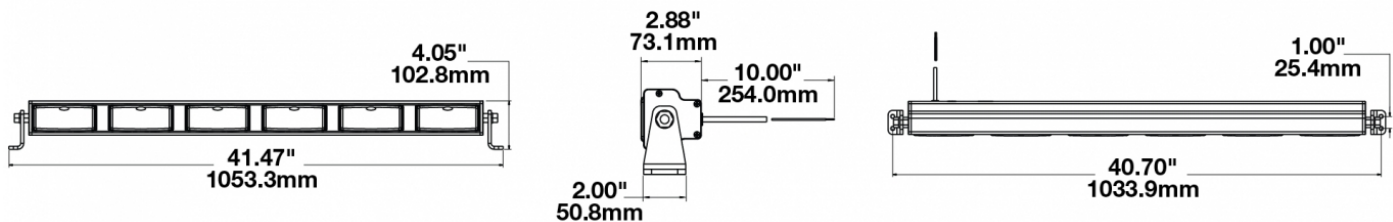

LED Light Bars - Model 9049-6M

PRODUCT INFORMATION

Description	12V LED 40" Light Bar with Flood Beam Pattern
Height	102.87 mm / 4.05 in
Width	1043.18 mm / 41.07 in
Depth	73.15 mm / 2.88 in
Shape	Rectangular
Outer Lens Material	Polycarbonate
Outer Lens Color	Clear
Housing Material	Die-Cast Aluminum
Housing Color	Black
Mounting Type	Universal Mount
Minimum Operating Temperature	-40 °C / -40 °F
Maximum Operating Temperature	65 °C / 149 °F
Connector or Wiring	10" Bare Leads
Product Weight	10.67 lbs / 4.84 kgs

PRODUCT DIMENSIONS

Print date: 2018-11-14

© 2018 J.W. Speaker Corporation • Germantown, WI U.S.A.
www.jwspeaker.com • speaker@jwspeaker.com • 262.251.6660

J.W. SPEAKER
Engineered. Lighting. Solutions.