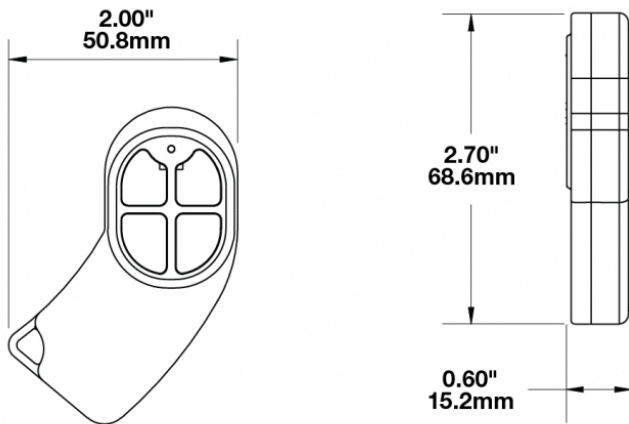

PRODUCT DIMENSIONS

Print date: 2020-07-07

© 2020 J.W. Speaker Corporation • Germantown, WI U.S.A.
www.jwspeaker.com • speaker@jwspeaker.com • 262.251.6660