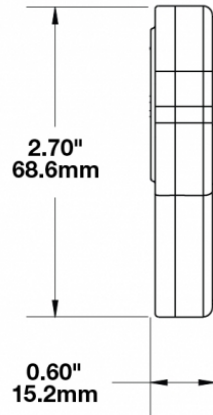

4-Button Key Fob for Model 9049-4M

PRODUCT INFORMATION

Description	4-Button Key Fob for Model 9049-4M
Height	68.58 mm / 2.7 in
Width	50.80 mm / 2 in
Depth	15.24 mm / 0.6 in
Product Weight	0.30 lbs / 0.14 kgs
Shipping Weight	0.45 lbs / 0.2 kgs

PRODUCT DIMENSIONS

Print date: 2018-02-22

© 2018 J.W. Speaker Corporation • Germantown, WI U.S.A.
www.jwspeaker.com • speaker@jwspeaker.com • 262.251.6660

4-Button Key Fob for Model 9049-4M

REGULATORY STANDARDS COMPLIANCE