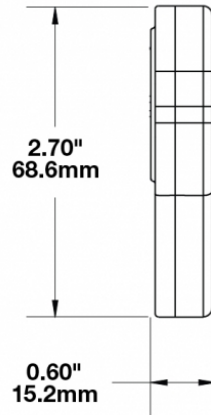

PRODUCT DIMENSIONS

Print date: 2018-05-20

© 2018 J.W. Speaker Corporation • Germantown, WI U.S.A.
www.jwspeaker.com • speaker@jwspeaker.com • 262.251.6660