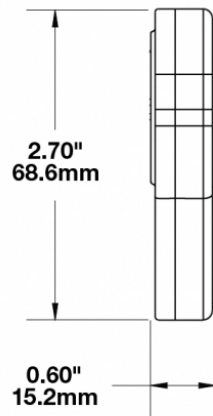

4-Button Key Fob for Model 9049-4M

PRODUCT INFORMATION

Description	4-Button Key Fob for Model 9049-4M
Height	68.58 mm / 2.7 in
Width	50.80 mm / 2 in
Depth	15.24 mm / 0.6 in
Product Weight	0.30 lbs / 0.14 kgs
Shipping Weight	0.45 lbs / 0.2 kgs

PRODUCT DIMENSIONS

Print date: 2018-10-21

© 2018 J.W. Speaker Corporation • Germantown, WI U.S.A.
www.jwspeaker.com • speaker@jwspeaker.com • 262.251.6660

4-Button Key Fob for Model 9049-4M

REGULATORY STANDARDS COMPLIANCE