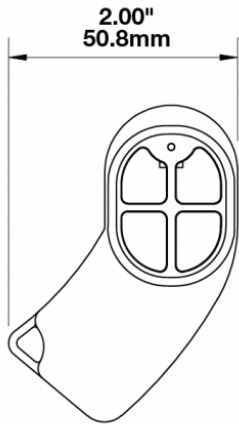

# 4-Button Key Fob for Model 9049-4M

## PRODUCT INFORMATION

<b>Description</b>	4-Button Key Fob for Model 9049-4M
<b>Height</b>	68.58 mm / 2.7 in
<b>Width</b>	50.80 mm / 2 in
<b>Depth</b>	15.24 mm / 0.6 in
<b>Product Weight</b>	0.30 lbs / 0.14 kgs
<b>Shipping Weight</b>	0.45 lbs / 0.2 kgs