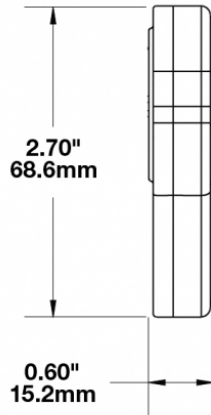

PRODUCT DIMENSIONS

Print date: 2017-11-24

© 2017 J.W. Speaker Corporation • Germantown, WI U.S.A.
www.jwspeaker.com • speaker@jwspeaker.com • 262.251.6660