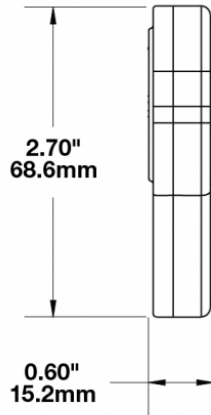

4-Button Key Fob for Model 9049-4M

PRODUCT INFORMATION

Description	4-Button Key Fob for Model 9049-4M
Height	68.58 mm / 2.7 in
Width	50.80 mm / 2 in
Depth	15.24 mm / 0.6 in
Product Weight	0.30 lbs / 0.14 kgs
Shipping Weight	0.45 lbs / 0.2 kgs

PRODUCT DIMENSIONS

Print date: 2018-07-22

© 2018 J.W. Speaker Corporation • Germantown, WI U.S.A.
www.jwspeaker.com • speaker@jwspeaker.com • 262.251.6660

4-Button Key Fob for Model 9049-4M

REGULATORY STANDARDS COMPLIANCE