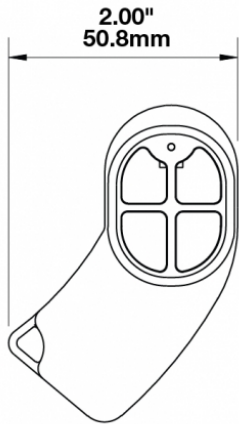

4-Button Key Fob for Model 9049-4M

PRODUCT INFORMATION

Description	4-Button Key Fob for Model 9049-4M
Height	68.58 mm / 2.7 in
Width	50.80 mm / 2 in
Depth	15.24 mm / 0.6 in
Product Weight	0.30 lbs / 0.14 kgs
Shipping Weight	0.45 lbs / 0.2 kgs

PRODUCT DIMENSIONS

Print date: 2018-07-22

© 2018 J.W. Speaker Corporation • Germantown, WI U.S.A.
www.jwspeaker.com • speaker@jwspeaker.com • 262.251.6660

4-Button Key Fob for Model 9049-4M

REGULATORY STANDARDS COMPLIANCE