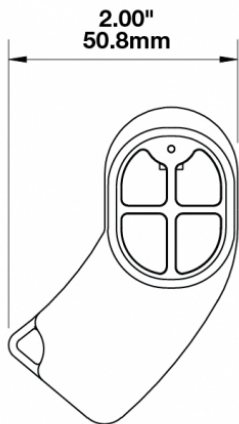

4-Button Key Fob for Model 9049-4M

PRODUCT INFORMATION

Description	4-Button Key Fob for Model 9049-4M
Height	68.58 mm / 2.7 in
Width	50.80 mm / 2 in
Depth	15.24 mm / 0.6 in
Product Weight	0.30 lbs / 0.14 kgs
Shipping Weight	0.45 lbs / 0.2 kgs

PRODUCT DIMENSIONS

Print date: 2018-10-21

© 2018 J.W. Speaker Corporation • Germantown, WI U.S.A.
www.jwspeaker.com • speaker@jwspeaker.com • 262.251.6660

4-Button Key Fob for Model 9049-4M

REGULATORY STANDARDS COMPLIANCE