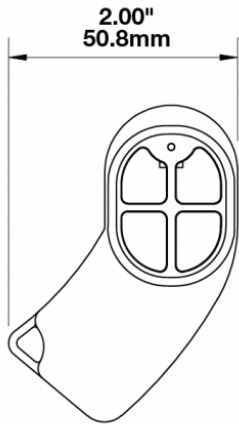

4-Button Key Fob for Model 9049-4M

PRODUCT INFORMATION

Description	4-Button Key Fob for Model 9049-4M
Height	68.58 mm / 2.7 in
Width	50.80 mm / 2 in
Depth	15.24 mm / 0.6 in
Product Weight	0.30 lbs / 0.14 kgs
Shipping Weight	0.45 lbs / 0.2 kgs

PRODUCT DIMENSIONS

Print date: 2018-02-22

© 2018 J.W. Speaker Corporation • Germantown, WI U.S.A.
www.jwspeaker.com • speaker@jwspeaker.com • 262.251.6660

4-Button Key Fob for Model 9049-4M

REGULATORY STANDARDS COMPLIANCE