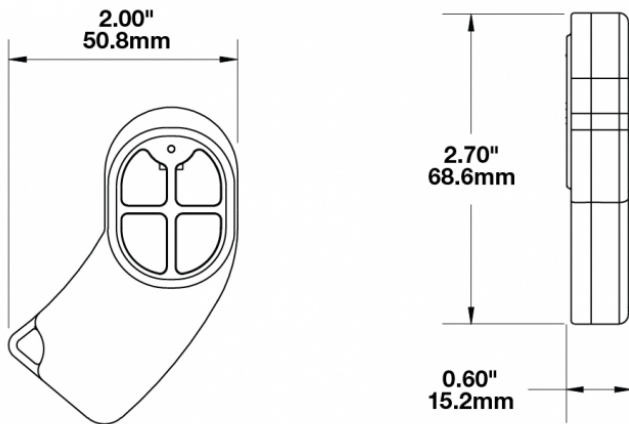

4-Button Key Fob for Model 9049-4M

PRODUCT INFORMATION

Description	4-Button Key Fob for Model 9049-4M
Height	68.58 mm / 2.7 in
Width	50.80 mm / 2 in
Depth	15.24 mm / 0.6 in
Product Weight	0.30 lbs / 0.14 kgs

PRODUCT DIMENSIONS

Print date: 2017-09-26

© 2017 J.W. Speaker Corporation • Germantown, WI U.S.A.
www.jwspeaker.com • speaker@jwspeaker.com • 262.251.6660

4-Button Key Fob for Model 9049-4M

REGULATORY STANDARDS COMPLIANCE