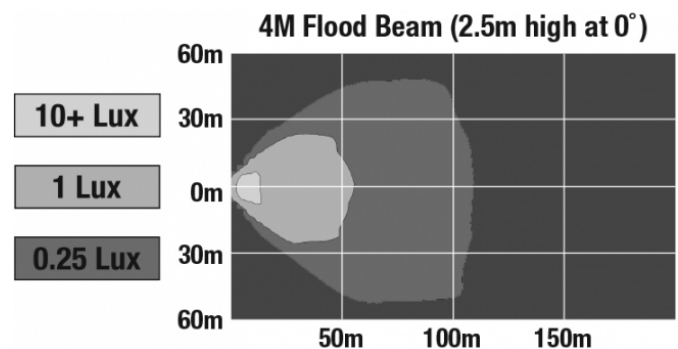

## PRODUCT INFORMATION

<b>Description</b>	24V LED 25" Light Bar with Flood Beam Pattern
<b>Height</b>	102.87 mm / 4.05 in
<b>Width</b>	727.71 mm / 28.65 in
<b>Depth</b>	93.22 mm / 3.67 in
<b>Shape</b>	Rectangular
<b>Outer Lens Material</b>	Polycarbonate
<b>Outer Lens Color</b>	Clear
<b>Housing Material</b>	Die-Cast Aluminum
<b>Housing Color</b>	Black
<b>Mounting Type</b>	Universal Mount
<b>Minimum Operating Temperature</b>	-40 °C / -40 °F
<b>Maximum Operating Temperature</b>	65 °C / 149 °F
<b>Connector or Wiring</b>	10" Bare Leads
<b>Product Weight</b>	7.55 lbs / 3.42 kgs

## PHOTOMETRIC SPECIFICATIONS

<b>Raw Lumen Output</b>	4,400
<b>Effective Lumen Output</b>	2,640
<b>Nominal LED Color Temperature</b>	5000 K
<b>Beam Pattern(s)</b>	Forward Lighting - Flood (Standard)

Print date: 2018-02-25