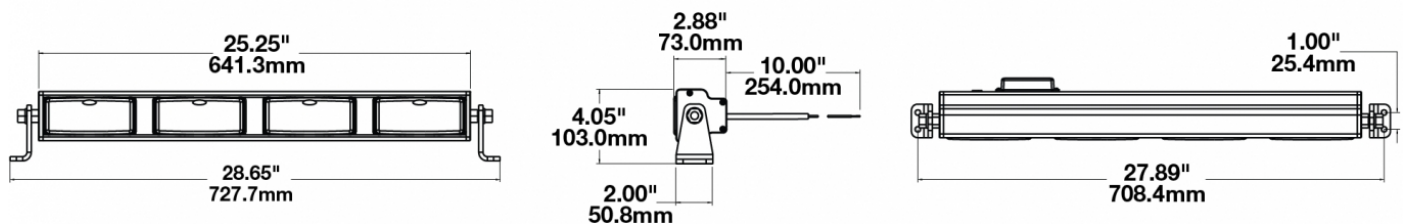

LED Light Bars - Model 9049-4M

PRODUCT INFORMATION

Description	24V LED 25" Light Bar with Flood Beam Pattern
Height	102.87 mm / 4.05 in
Width	727.71 mm / 28.65 in
Depth	93.22 mm / 3.67 in
Shape	Rectangular
Outer Lens Material	Polycarbonate
Outer Lens Color	Clear
Housing Material	Die-Cast Aluminum
Housing Color	Black
Mounting Type	Universal Mount
Minimum Operating Temperature	-40 °C / -40 °F
Maximum Operating Temperature	65 °C / 149 °F
Connector or Wiring	10" Bare Leads
Product Weight	7.55 lbs / 3.42 kgs

PRODUCT DIMENSIONS

Print date: 2018-02-25

© 2018 J.W. Speaker Corporation • Germantown, WI U.S.A.
www.jwspeaker.com • speaker@jwspeaker.com • 262.251.6660

J.W. SPEAKER
Engineered. Lighting. Solutions.