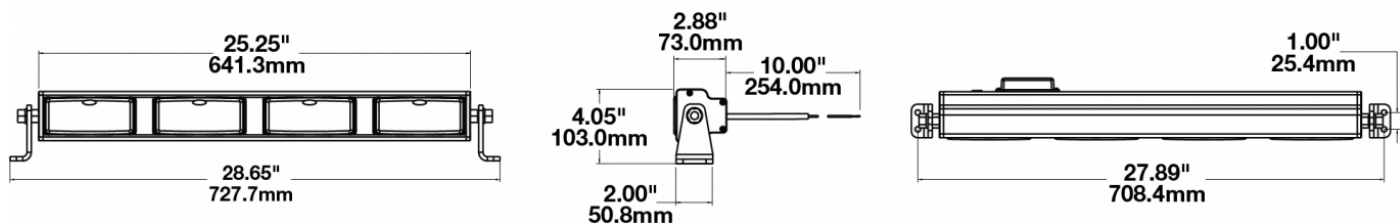

LED Light Bars - Model 9049-4M

PRODUCT INFORMATION

Description	24V LED 25" Light Bar with Flood Beam Pattern
Height	102.87 mm / 4.05 in
Width	727.71 mm / 28.65 in
Depth	93.22 mm / 3.67 in
Shape	Rectangular
Outer Lens Material	Polycarbonate
Outer Lens Color	Clear
Housing Material	Die-Cast Aluminum
Housing Color	Black
Mounting Type	Universal Mount
Minimum Operating Temperature	-40 °C / -40 °F
Maximum Operating Temperature	65 °C / 149 °F
Connector or Wiring	10" Bare Leads
Product Weight	7.55 lbs / 3.42 kgs

PRODUCT DIMENSIONS

Print date: 2017-09-26

© 2017 J.W. Speaker Corporation • Germantown, WI U.S.A.
www.jwspeaker.com • speaker@jwspeaker.com • 262.251.6660

J.W. SPEAKER
Engineered. Lighting. Solutions.