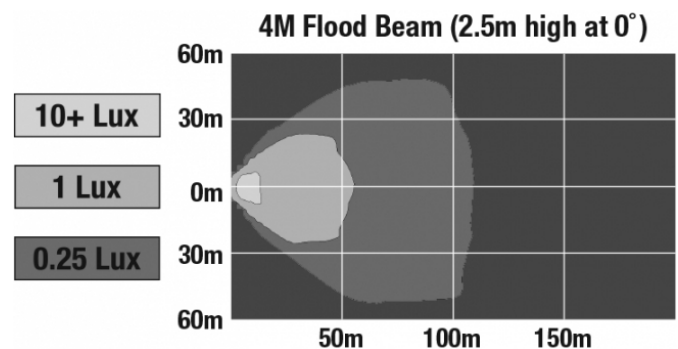

Print date: 2018-10-21

© 2018 J.W. Speaker Corporation • Germantown, WI U.S.A.
www.jwspeaker.com • speaker@jwspeaker.com • 262.251.6660