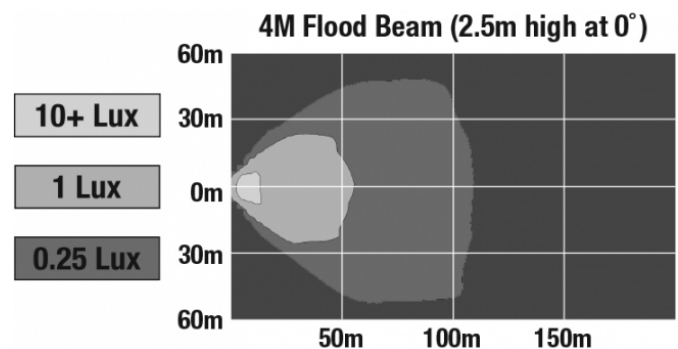

## PRODUCT INFORMATION

<b>Description</b>	24V LED 25" Light Bar with Flood Beam Pattern
<b>Height</b>	102.87 mm / 4.05 in
<b>Width</b>	727.71 mm / 28.65 in
<b>Depth</b>	93.22 mm / 3.67 in
<b>Shape</b>	Rectangular
<b>Outer Lens Material</b>	Polycarbonate
<b>Outer Lens Color</b>	Clear
<b>Housing Material</b>	Die-Cast Aluminum
<b>Housing Color</b>	Black
<b>Mounting Type</b>	Universal Mount
<b>Minimum Operating Temperature</b>	-40 °C / -40 °F
<b>Maximum Operating Temperature</b>	65 °C / 149 °F
<b>Connector or Wiring</b>	10" Bare Leads
<b>Product Weight</b>	7.55 lbs / 3.42 kgs

## PHOTOMETRIC SPECIFICATIONS

<b>Raw Lumen Output</b>	4,400
<b>Effective Lumen Output</b>	2,640
<b>Nominal LED Color Temperature</b>	5000 K
<b>Beam Pattern(s)</b>	Forward Lighting - Flood (Standard)

Print date: 2017-09-26