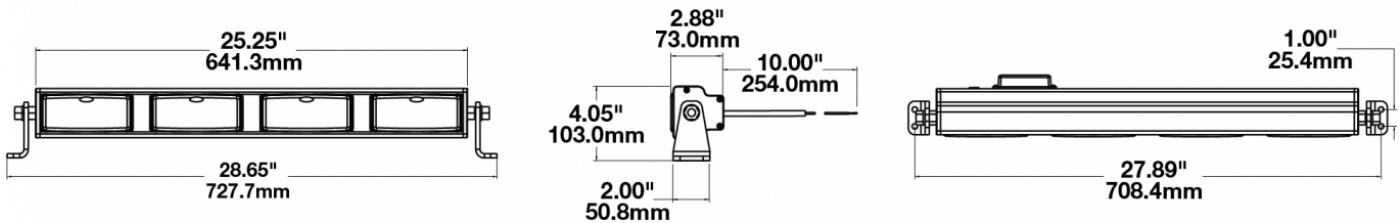

LED Light Bars - Model 9049-4M

PRODUCT INFORMATION

Description	24V LED 25" Light Bar with Flood Beam Pattern
Height	102.87 mm / 4.05 in
Width	727.71 mm / 28.65 in
Depth	93.22 mm / 3.67 in
Shape	Rectangular
Outer Lens Material	Polycarbonate
Outer Lens Color	Clear
Housing Material	Die-Cast Aluminum
Housing Color	Black
Mounting Type	Universal Mount
Minimum Operating Temperature	-40 °C / -40 °F
Maximum Operating Temperature	65 °C / 149 °F
Connector or Wiring	10" Bare Leads
Product Weight	7.55 lbs / 3.42 kgs

PRODUCT DIMENSIONS

Print date: 2018-07-22

© 2018 J.W. Speaker Corporation • Germantown, WI U.S.A.
www.jwspeaker.com • speaker@jwspeaker.com • 262.251.6660

J.W. SPEAKER
Engineered. Lighting. Solutions.