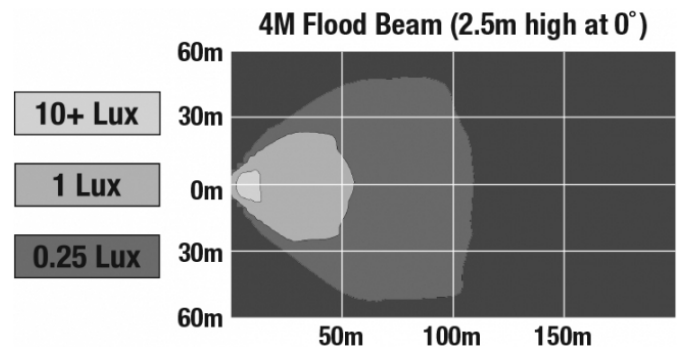

## PRODUCT INFORMATION

<b>Description</b>	12V LED NonProgrammable LED 25" Light Bar with Flood Beam Pattern
<b>Height</b>	102.87 mm / 4.05 in
<b>Width</b>	727.71 mm / 28.65 in
<b>Depth</b>	93.22 mm / 3.67 in
<b>Shape</b>	Rectangular
<b>Outer Lens Material</b>	Polycarbonate
<b>Outer Lens Color</b>	Clear
<b>Housing Material</b>	Die-Cast Aluminum
<b>Housing Color</b>	Black
<b>Mounting Type</b>	Universal Mount
<b>Minimum Operating Temperature</b>	-40 °C / -40 °F
<b>Maximum Operating Temperature</b>	65 °C / 149 °F
<b>Connector or Wiring</b>	10" Bare Leads
<b>Product Weight</b>	7.55 lbs / 3.42 kgs
<b>Shipping Weight</b>	8.35 lbs / 3.79 kgs

## PHOTOMETRIC SPECIFICATIONS

<b>Raw Lumen Output</b>	4,400
<b>Effective Lumen Output</b>	2,640
<b>Nominal LED Color Temperature</b>	5000 K
<b>Beam Pattern(s)</b>	Forward Lighting - Flood (Standard)

Print date: 2020-05-31