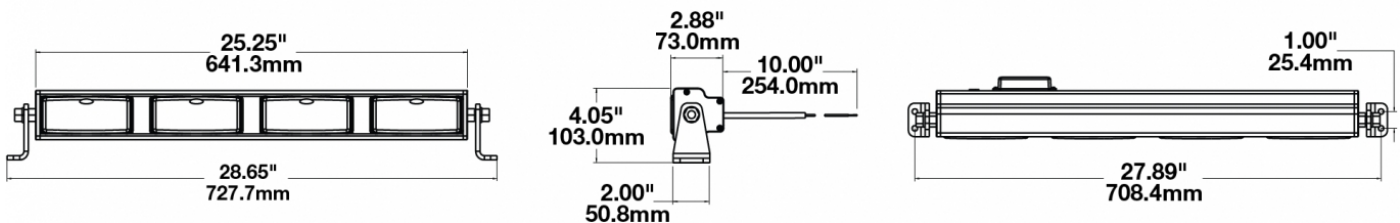

LED Light Bars - Model 9049-4M

PRODUCT INFORMATION

Description	12V LED NonProgrammable LED 25" Light Bar with Flood Beam Pattern
Height	102.87 mm / 4.05 in
Width	727.71 mm / 28.65 in
Depth	93.22 mm / 3.67 in
Shape	Rectangular
Outer Lens Material	Polycarbonate
Outer Lens Color	Clear
Housing Material	Die-Cast Aluminum
Housing Color	Black
Mounting Type	Universal Mount
Minimum Operating Temperature	-40 °C / -40 °F
Maximum Operating Temperature	65 °C / 149 °F
Connector or Wiring	10" Bare Leads
Product Weight	7.55 lbs / 3.42 kgs
Shipping Weight	8.35 lbs / 3.79 kgs

PRODUCT DIMENSIONS

Print date: 2020-05-31

© 2020 J.W. Speaker Corporation • Germantown, WI U.S.A.
www.jwspeaker.com • speaker@jwspeaker.com • 262.251.6660

J.W. SPEAKER
Engineered. Lighting. Solutions.