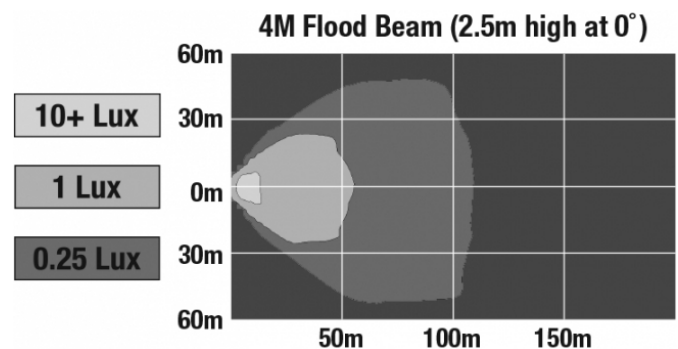

## PRODUCT INFORMATION

<b>Description</b>	12V LED NonProgrammable LED 25" Light Bar with Flood Beam Pattern
<b>Height</b>	102.87 mm / 4.05 in
<b>Width</b>	727.71 mm / 28.65 in
<b>Depth</b>	93.22 mm / 3.67 in
<b>Shape</b>	Rectangular
<b>Outer Lens Material</b>	Polycarbonate
<b>Outer Lens Color</b>	Clear
<b>Housing Material</b>	Die-Cast Aluminum
<b>Housing Color</b>	Black
<b>Mounting Type</b>	Universal Mount
<b>Minimum Operating Temperature</b>	-40 °C / -40 °F
<b>Maximum Operating Temperature</b>	65 °C / 149 °F
<b>Connector or Wiring</b>	10" Bare Leads
<b>Product Weight</b>	7.55 lbs / 3.42 kgs

## PHOTOMETRIC SPECIFICATIONS

<b>Raw Lumen Output</b>	4,400
<b>Effective Lumen Output</b>	2,640
<b>Nominal LED Color Temperature</b>	5000 K
<b>Beam Pattern(s)</b>	Forward Lighting - Flood (Standard)

Print date: 2017-11-23