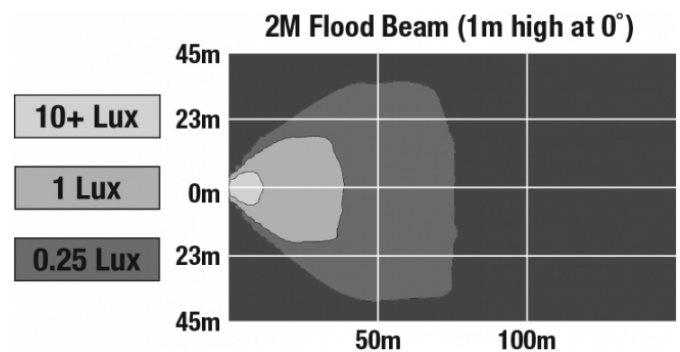

## PRODUCT INFORMATION

<b>Description</b>	12/24V LED 2-Mod Lightbar 15" Light Bar with Flood Beam Pattern
<b>Height</b>	102.87 mm / 4.05 in
<b>Width</b>	399.29 mm / 15.72 in
<b>Depth</b>	73.15 mm / 2.88 in
<b>Shape</b>	Rectangular
<b>Outer Lens Material</b>	Polycarbonate
<b>Outer Lens Color</b>	Clear
<b>Housing Material</b>	Die-Cast Aluminum
<b>Housing Color</b>	Black
<b>Mounting Type</b>	Universal Mount
<b>Minimum Operating Temperature</b>	-40 °C / -40 °F
<b>Maximum Operating Temperature</b>	65 °C / 149 °F
<b>Connector or Wiring</b>	10" Bare Leads
<b>Product Weight</b>	4.44 lbs / 2.01 kgs
<b>Shipping Weight</b>	9.00 lbs / 4.08 kgs

## PHOTOMETRIC SPECIFICATIONS

<b>Raw Lumen Output</b>	2,200
<b>Effective Lumen Output</b>	1,320
<b>Nominal LED Color Temperature</b>	5000 K
<b>Beam Pattern(s)</b>	Forward Lighting - Flood (Standard)

Print date: 2024-11-10