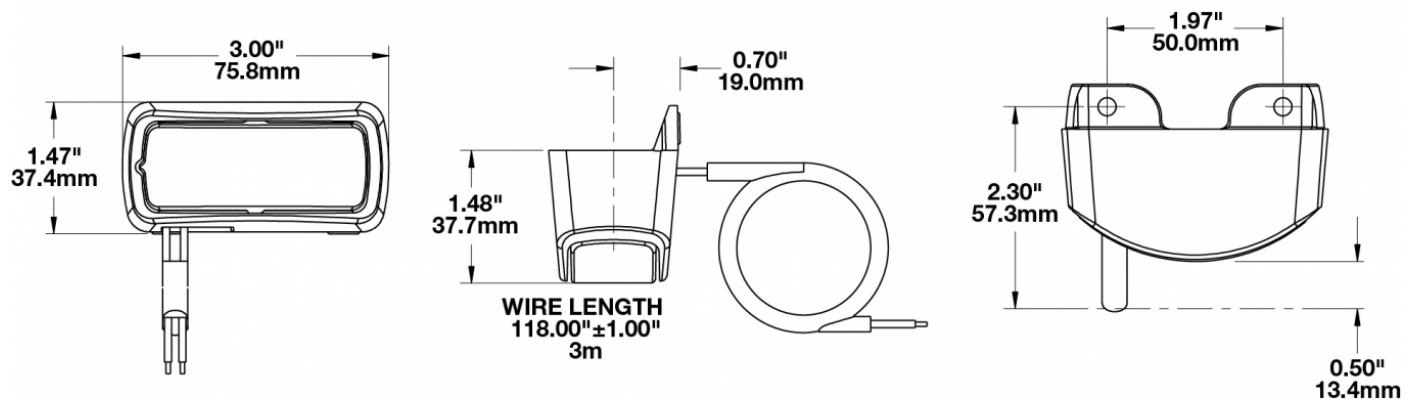

PRODUCT DIMENSIONS

Print date: 2018-05-27

© 2018 J.W. Speaker Corporation • Germantown, WI U.S.A.
www.jwspeaker.com • speaker@jwspeaker.com • 262.251.6660

J.W. SPEAKER
Engineered. Lighting. Solutions.