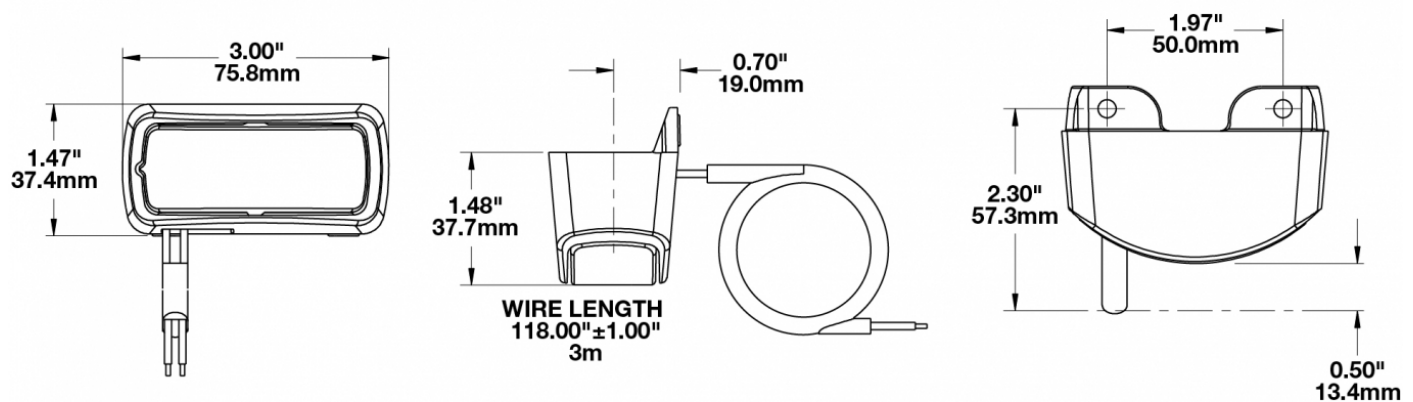

PRODUCT DIMENSIONS

Print date: 2019-01-23

© 2019 J.W. Speaker Corporation • Germantown, WI U.S.A.
www.jwspeaker.com • speaker@jwspeaker.com • 262.251.6660

J.W. SPEAKER
Engineered. Lighting. Solutions.