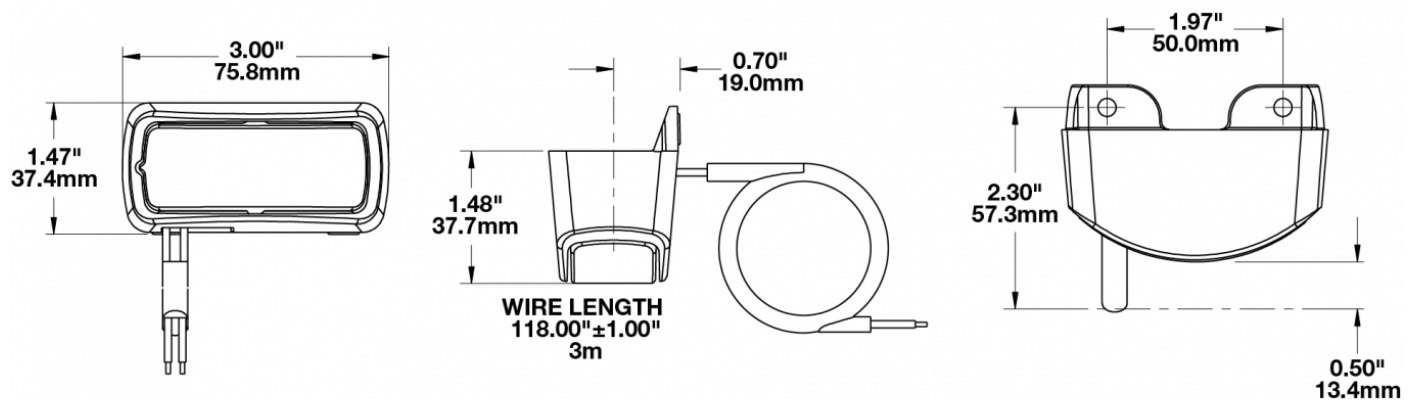

# LED License Plate Light - Model 151

## PRODUCT INFORMATION

<b>Description</b>	12-24V DOT/ECE LED License Plate Light
<b>Height</b>	37.34 mm / 1.47 in
<b>Width</b>	76.20 mm / 3 in
<b>Depth</b>	37.59 mm / 1.48 in
<b>Shape</b>	Rectangular
<b>Outer Lens Material</b>	Acrylic
<b>Outer Lens Color</b>	Clear
<b>Housing Material</b>	ABS
<b>Housing Color</b>	Black
<b>Mounting Type</b>	Low Profile Mount
<b>Minimum Operating Temperature</b>	-40 °C / -40 °F
<b>Maximum Operating Temperature</b>	65 °C / 149 °F
<b>Connector or Wiring</b>	118" 20 AWG Jacketed Cable
<b>Product Weight</b>	0.16 lbs / 0.07 kgs
<b>Shipping Weight</b>	1.10 lbs / 0.5 kgs