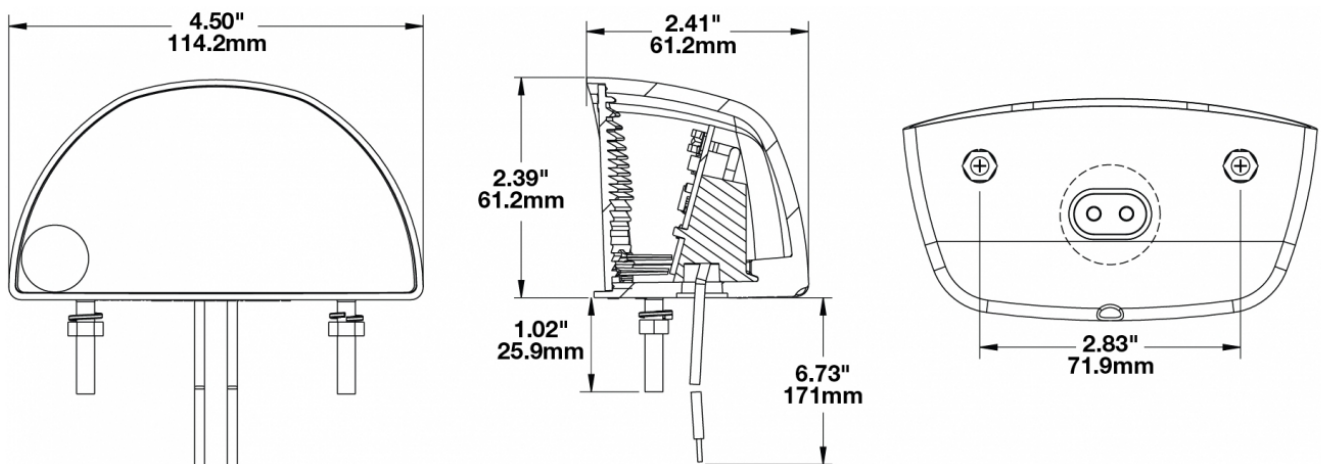

PRODUCT DIMENSIONS

Print date: 2026-05-31

© 2026 J.W. Speaker Corporation • Germantown, WI U.S.A.
www.jwspeaker.com • speaker@jwspeaker.com • 262.251.6660

J.W. SPEAKER
Engineered. Lighting. Solutions.