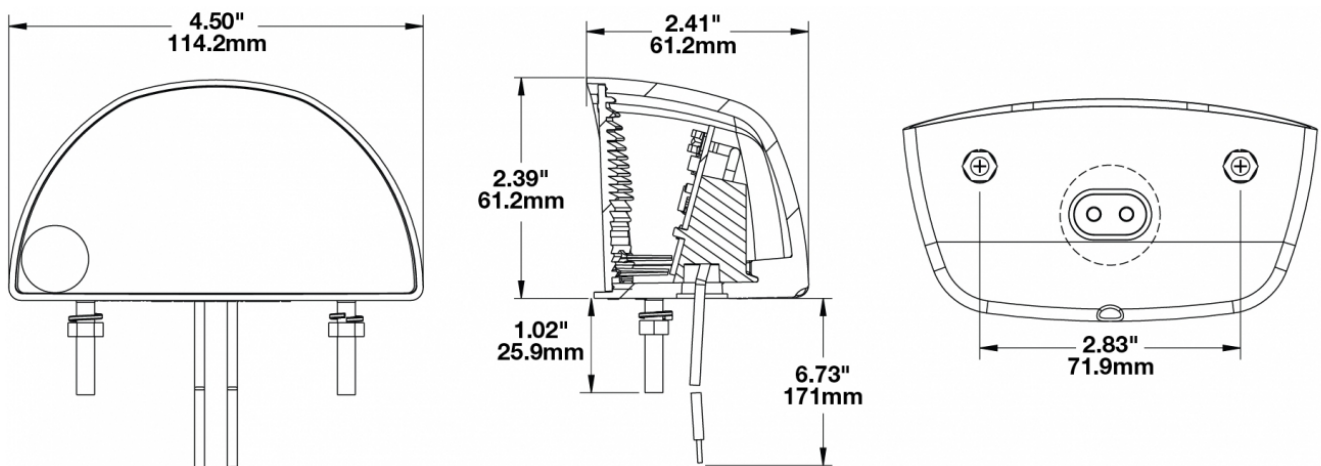

# LED License Plate Light - Model 125

## PRODUCT INFORMATION

<b>Description</b>	12-24V ECE/SAE LED License Plate Light
<b>Height</b>	61.21 mm / 2.41 in
<b>Width</b>	114.30 mm / 4.5 in
<b>Depth</b>	60.71 mm / 2.39 in
<b>Shape</b>	Stylized
<b>Outer Lens Material</b>	Polycarbonate
<b>Outer Lens Color</b>	Clear
<b>Housing Material</b>	Polycarbonate
<b>Housing Color</b>	Black
<b>Mounting Hardware Description</b>	(x2) M5-0.8 x 30mm Mounting Bolts
<b>Mounting Type</b>	Universal Mount
<b>Minimum Operating Temperature</b>	-40 °C / -40 °F
<b>Maximum Operating Temperature</b>	65 °C / 149 °F
<b>Connector or Wiring</b>	6" Bare Leads
<b>Product Weight</b>	0.38 lbs / 0.17 kgs
<b>Shipping Weight</b>	2.30 lbs / 1.04 kgs