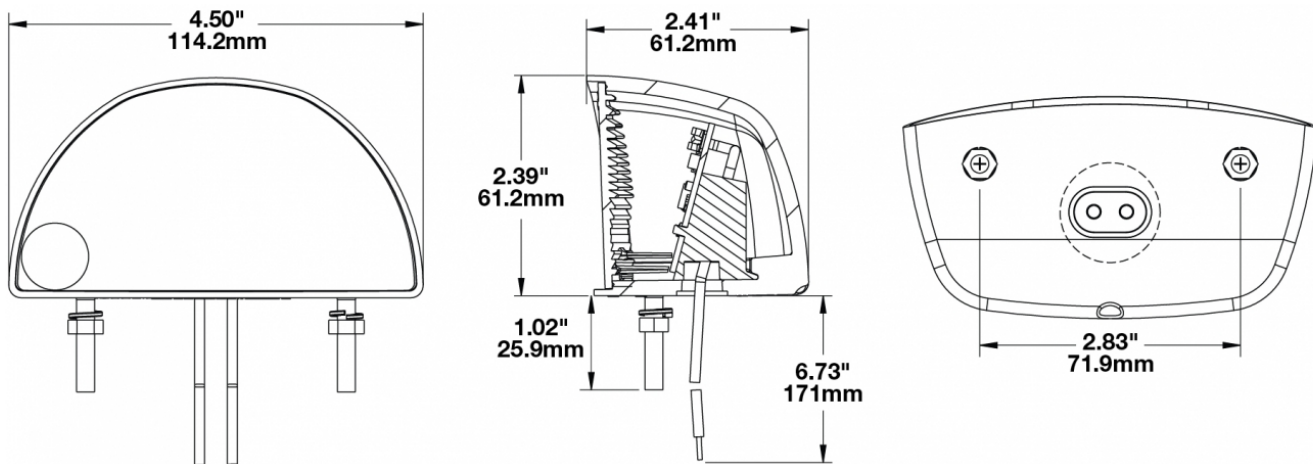

PRODUCT DIMENSIONS

Print date: 2026-07-11

© 2026 J.W. Speaker Corporation • Germantown, WI U.S.A.
www.jwspeaker.com • speaker@jwspeaker.com • 262.251.6660

J.W. SPEAKER
Engineered. Lighting. Solutions.