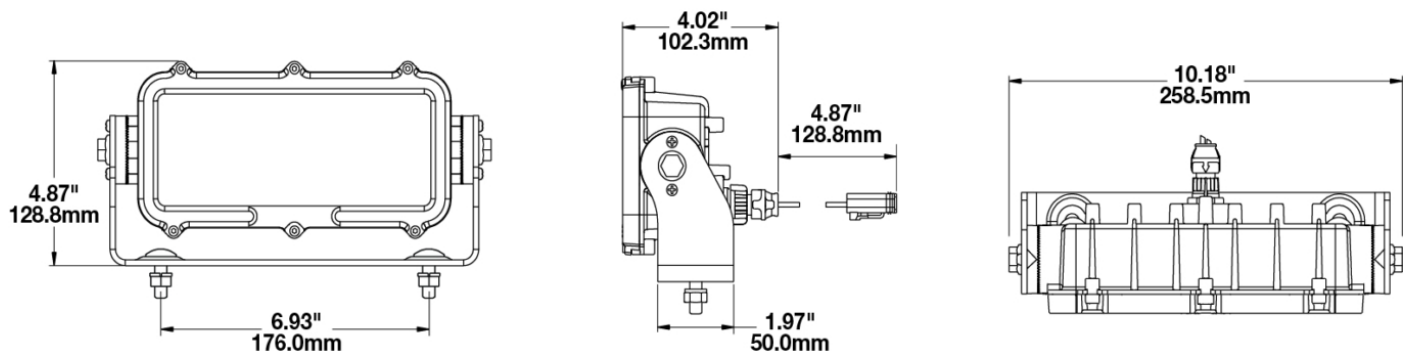

PRODUCT DIMENSIONS

Print date: 2024-05-28

© 2024 J.W. Speaker Corporation • Germantown, WI U.S.A.
www.jwspeaker.com • speaker@jwspeaker.com • 262.251.6660

J.W. SPEAKER
Engineered. Lighting. Solutions.